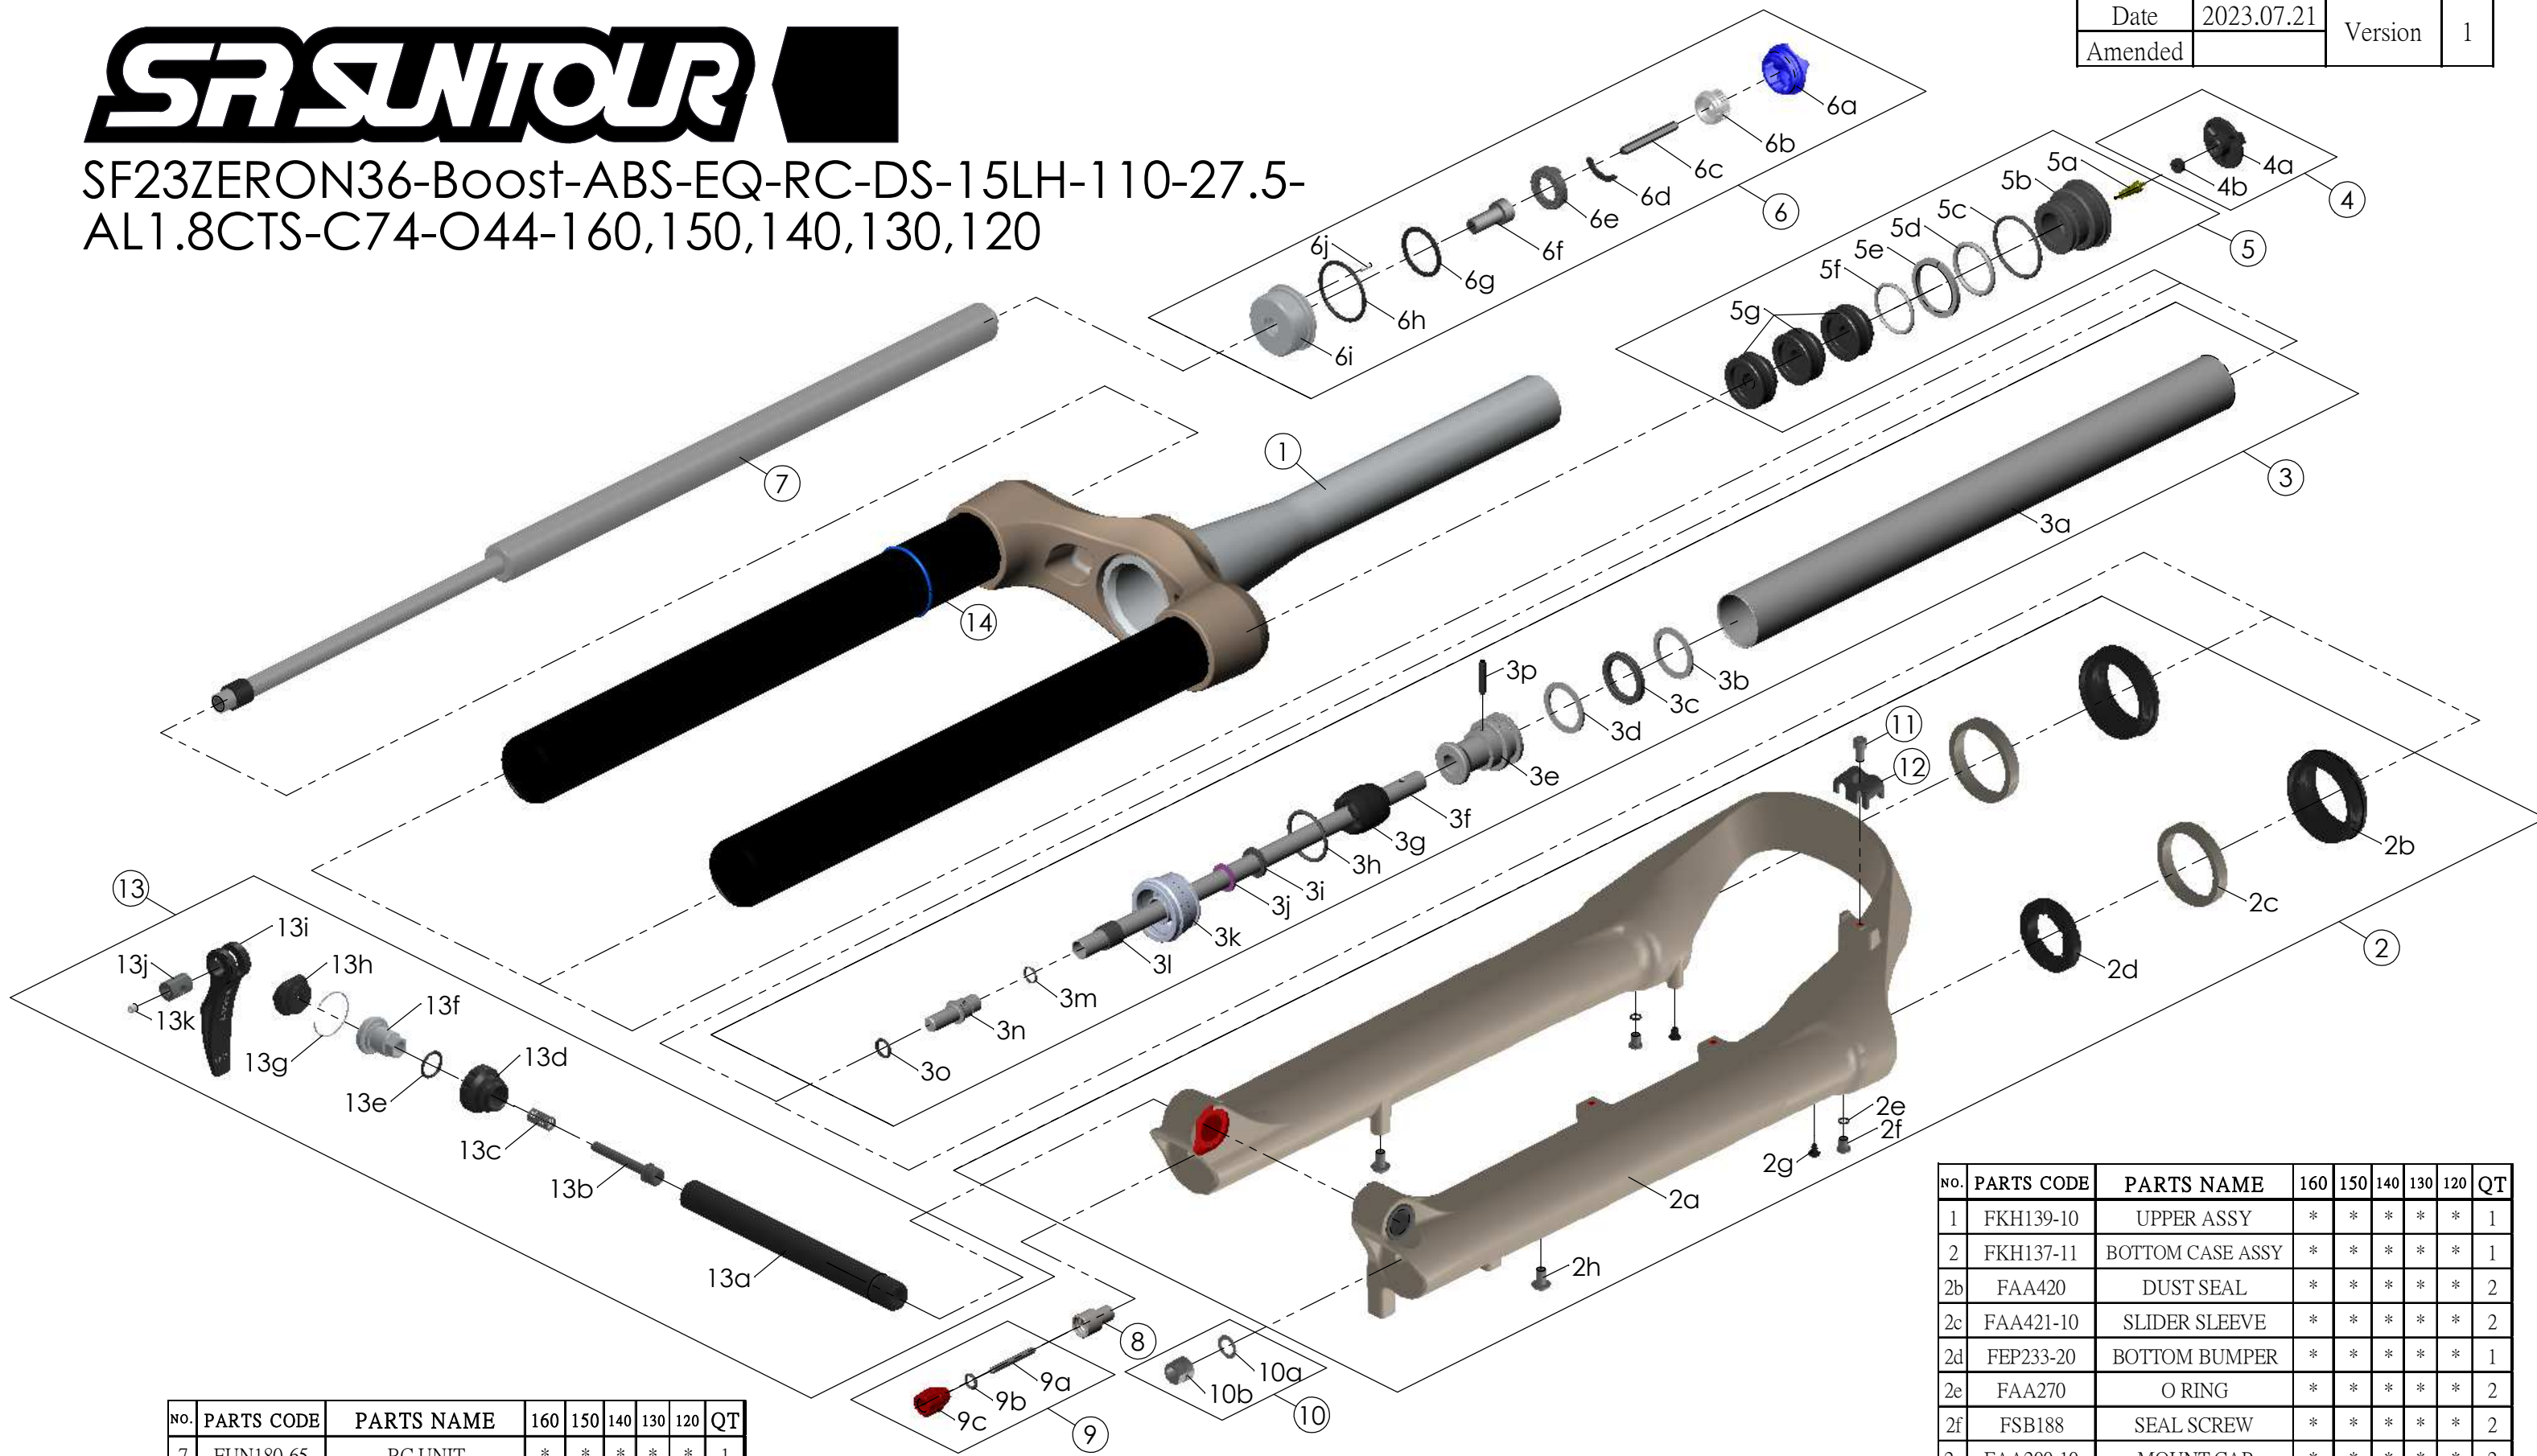

SF23ZERON36-Boost-ABS-EQ-RC-DS-15LH-110-27.5-
AL1.8CTS-C74-O44-160,150,140,130,120

Date	2023.07.21	Version	1
Amended			

NO.	PARTS CODE	PARTS NAME	160	150	140	130	120	QT
7	FUN180-65	RC UNIT	*	*	*	*	*	1
8	FSB058	DAMPER FIXING BOLT	*	*	*	*	*	1
9	FKA004-30	REBOUND KNOB ASSY	*	*	*	*	*	1
10	FKA063-03	FIXING NUT SET	*	*	*	*	*	1
11	FSB153	GUIDE FIXING BOLT	*	*	*	*	*	1
12	FEG519	CABLE GUIDE	*	*	*	*	*	1
13	FKA116-02	15LH-110 AXLE SET	*	*	*	*	*	1
14	FAA397-40	O RING	*	*	*	*	*	1

NO.	PARTS CODE	PARTS NAME	160	150	140	130	120	QT
5g	FEG270-10	VOLUME REDUCER	*	*	*	*	*	3
				*				4
					*			5
						*		6
							*	7
6	FKE576-02	RC KNOB ASSY	*	*	*	*	*	1

NO.	PARTS CODE	PARTS NAME	160	150	140	130	120	QT
5	FKE594	AIR CAP ASSY	*					1
	FKE594-10			*				
	FKE594-20				*			
	FKE594-30					*		
	FKE594-40						*	

NO.	PARTS CODE	PARTS NAME	160	150	140	130	120	QT
1	FKH139-10	UPPER ASSY	*	*	*	*	*	1
2	FKH137-11	BOTTOM CASE ASSY	*	*	*	*	*	1
2b	FAA420	DUST SEAL	*	*	*	*	*	2
2c	FAA421-10	SLIDER SLEEVE	*	*	*	*	*	2
2d	FEP233-20	BOTTOM BUMPER	*	*	*	*	*	1
2e	FAA270	O RING	*	*	*	*	*	2
2f	FSB188	SEAL SCREW	*	*	*	*	*	2
2g	FAA200-10	MOUNT CAP	*	*	*	*	*	2
2h	FSB203	FIXING BOLT	*	*	*	*	*	2
3	FKE579-05	AIR CYLINDER ASSY	*					1
	FKE579-15			*				
	FKE579-25				*			
	FKE579-35					*		
	FKE579-45						*	
4	FKE595	VALVE CAP ASSY	*	*	*	*	*	1