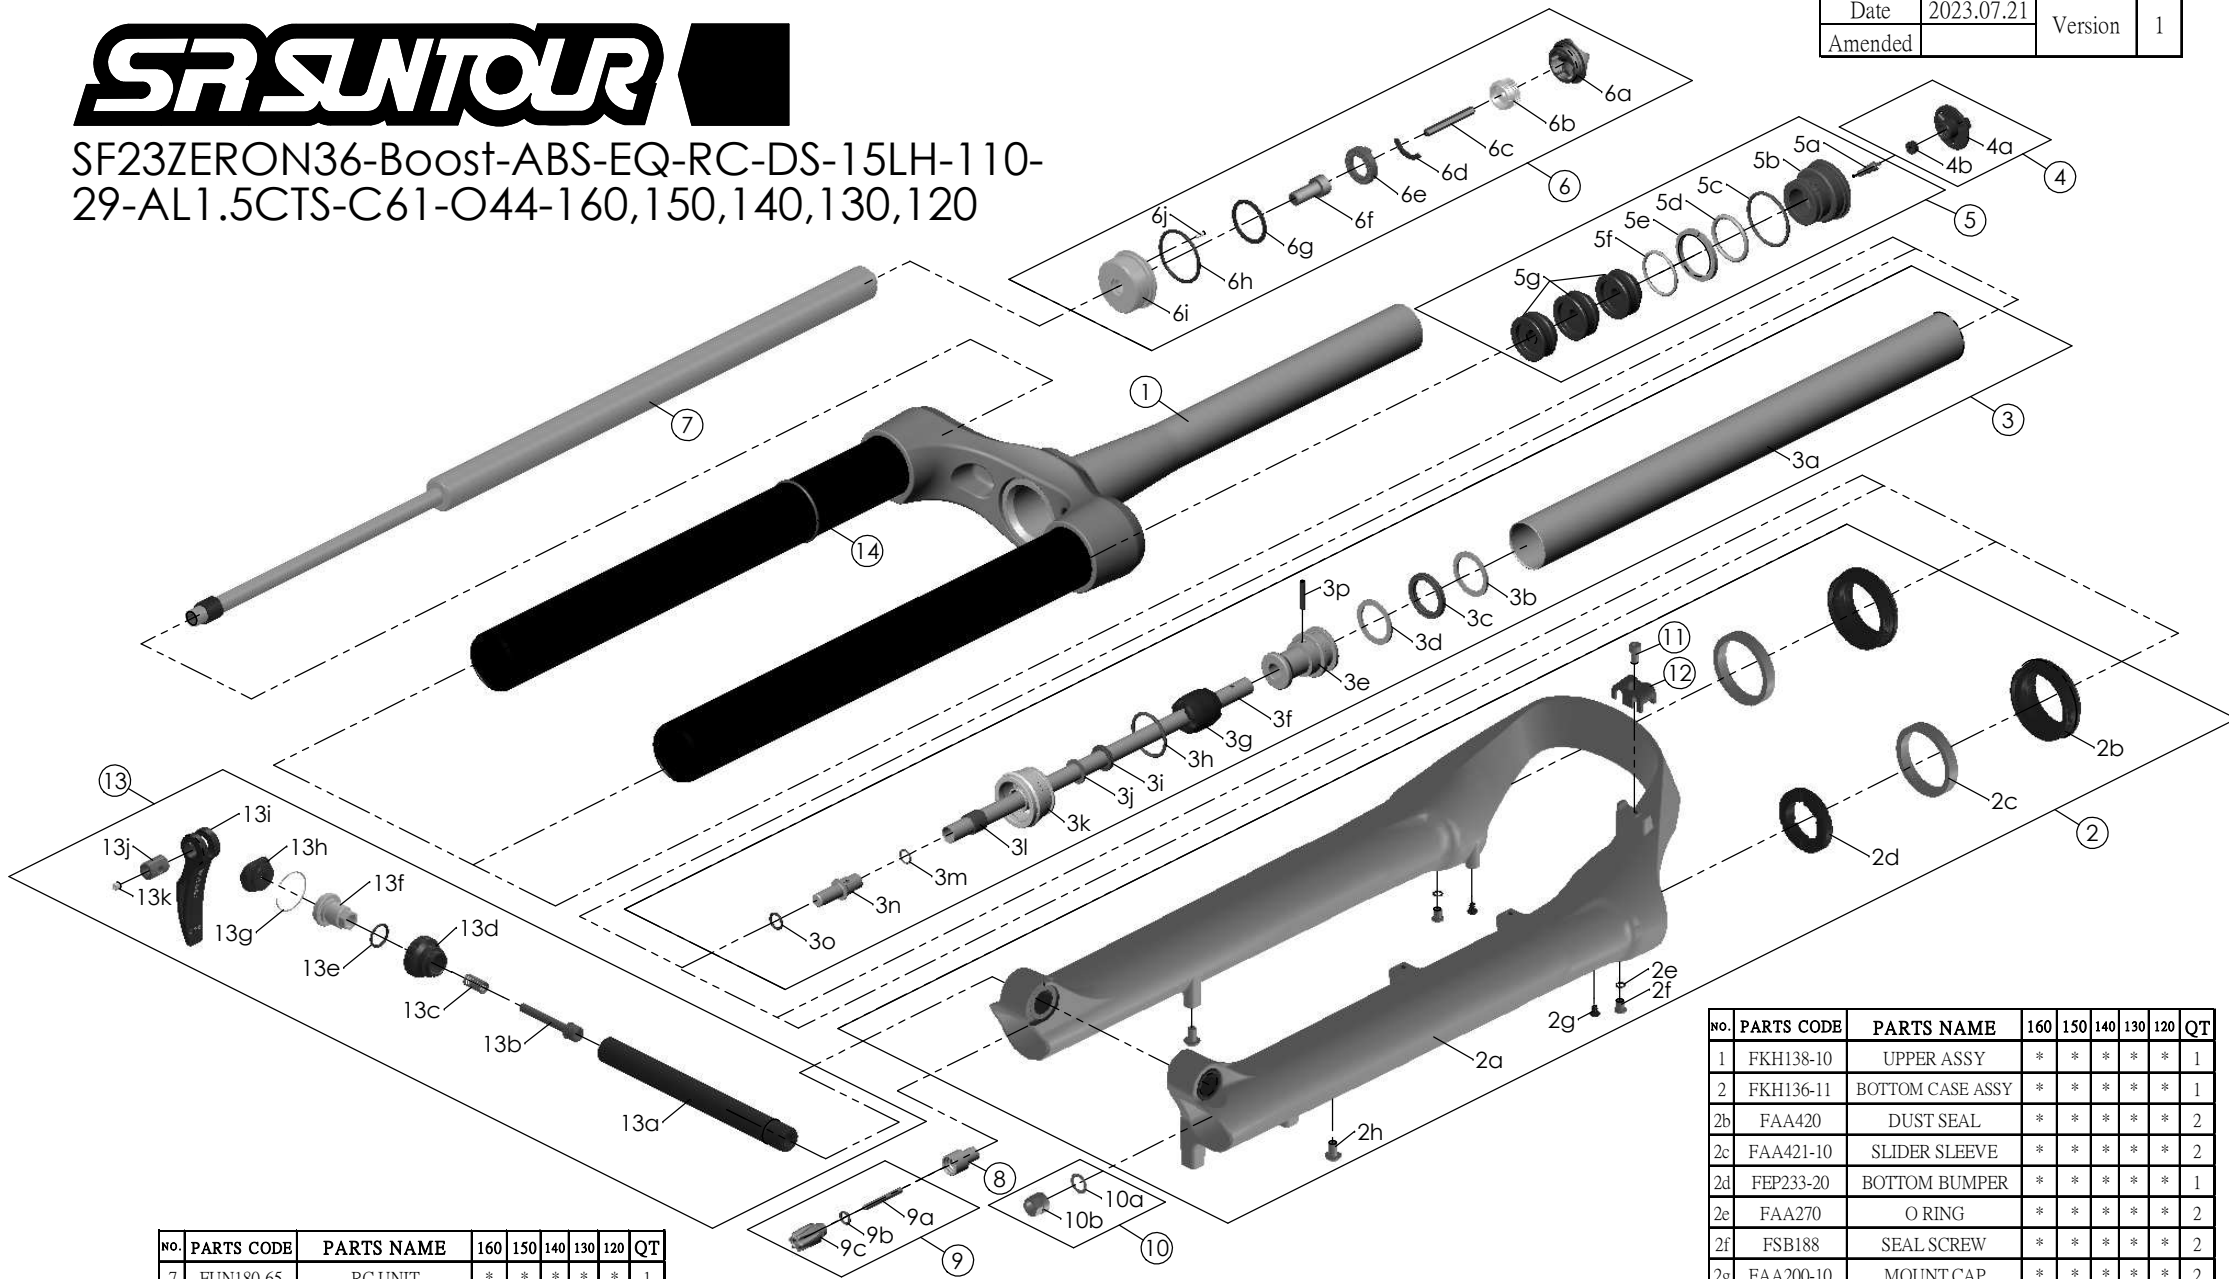

SUNTOUR

SF23ZERON36-Boost-ABS-EQ-RC-DS-15LH-110-29-AL1.5CTS-C61-O44-160,150,140,130,120

Date	2023.07.21	Version	1
Amended			

NO.	PARTS CODE	PARTS NAME	160	150	140	130	120	QT
7	FUN180-65	RC UNIT	*	*	*	*	*	1
8	FSB058	DAMPER FIXING BOLT	*	*	*	*	*	1
9	FKA004-22	DAMPER KNOB ASSY	*	*	*	*	*	1
10	FKA063-03	FIXING NUT SET	*	*	*	*	*	1
11	FSB153	GUIDE FIXING BOLT	*	*	*	*	*	1
12	FEF519	CABLE GUIDE	*	*	*	*	*	1
13	FKA116-02	15LH-110 AXLE SET	*	*	*	*	*	1
14	FAA397-40	O RING	*	*	*	*	*	1

NO.	PARTS CODE	PARTS NAME	160	150	140	130	120	QT
5g	FEG270-10	VOLUME REDUCER	*	*	*	*	*	3
				*				4
					*			5
						*		6
							*	7
6	FKE576-02	RC KNOB ASSY	*	*	*	*	*	1

NO.	PARTS CODE	PARTS NAME	160	150	140	130	120	QT
5	FKE594-10	AIR CAP ASSY	*	*	*	*	*	1
	FKE594-20			*				
	FKE594-30				*			
	FKE594-40					*		
	FKE594-40						*	

NO.	PARTS CODE	PARTS NAME	160	150	140	130	120	QT
1	FKH138-10	UPPER ASSY	*	*	*	*	*	1
2	FKH136-11	BOTTOM CASE ASSY	*	*	*	*	*	1
2b	FAA420	DUST SEAL	*	*	*	*	*	2
2c	FAA421-10	SLIDER SLEEVE	*	*	*	*	*	2
2d	FEP233-20	BOTTOM BUMPER	*	*	*	*	*	1
2e	FAA270	O RING	*	*	*	*	*	2
2f	FSB188	SEAL SCREW	*	*	*	*	*	2
2g	FAA200-10	MOUNT CAP	*	*	*	*	*	2
2h	FSB203	FIXING BOLT	*	*	*	*	*	2
3	FKE579-05	AIR CYLINDER ASSY	*	*	*	*	*	1
	FKE579-15			*				
	FKE579-25				*			
	FKE579-35					*		
	FKE579-45						*	
4	FKE595	VALVE CAP ASSY	*	*	*	*	*	1