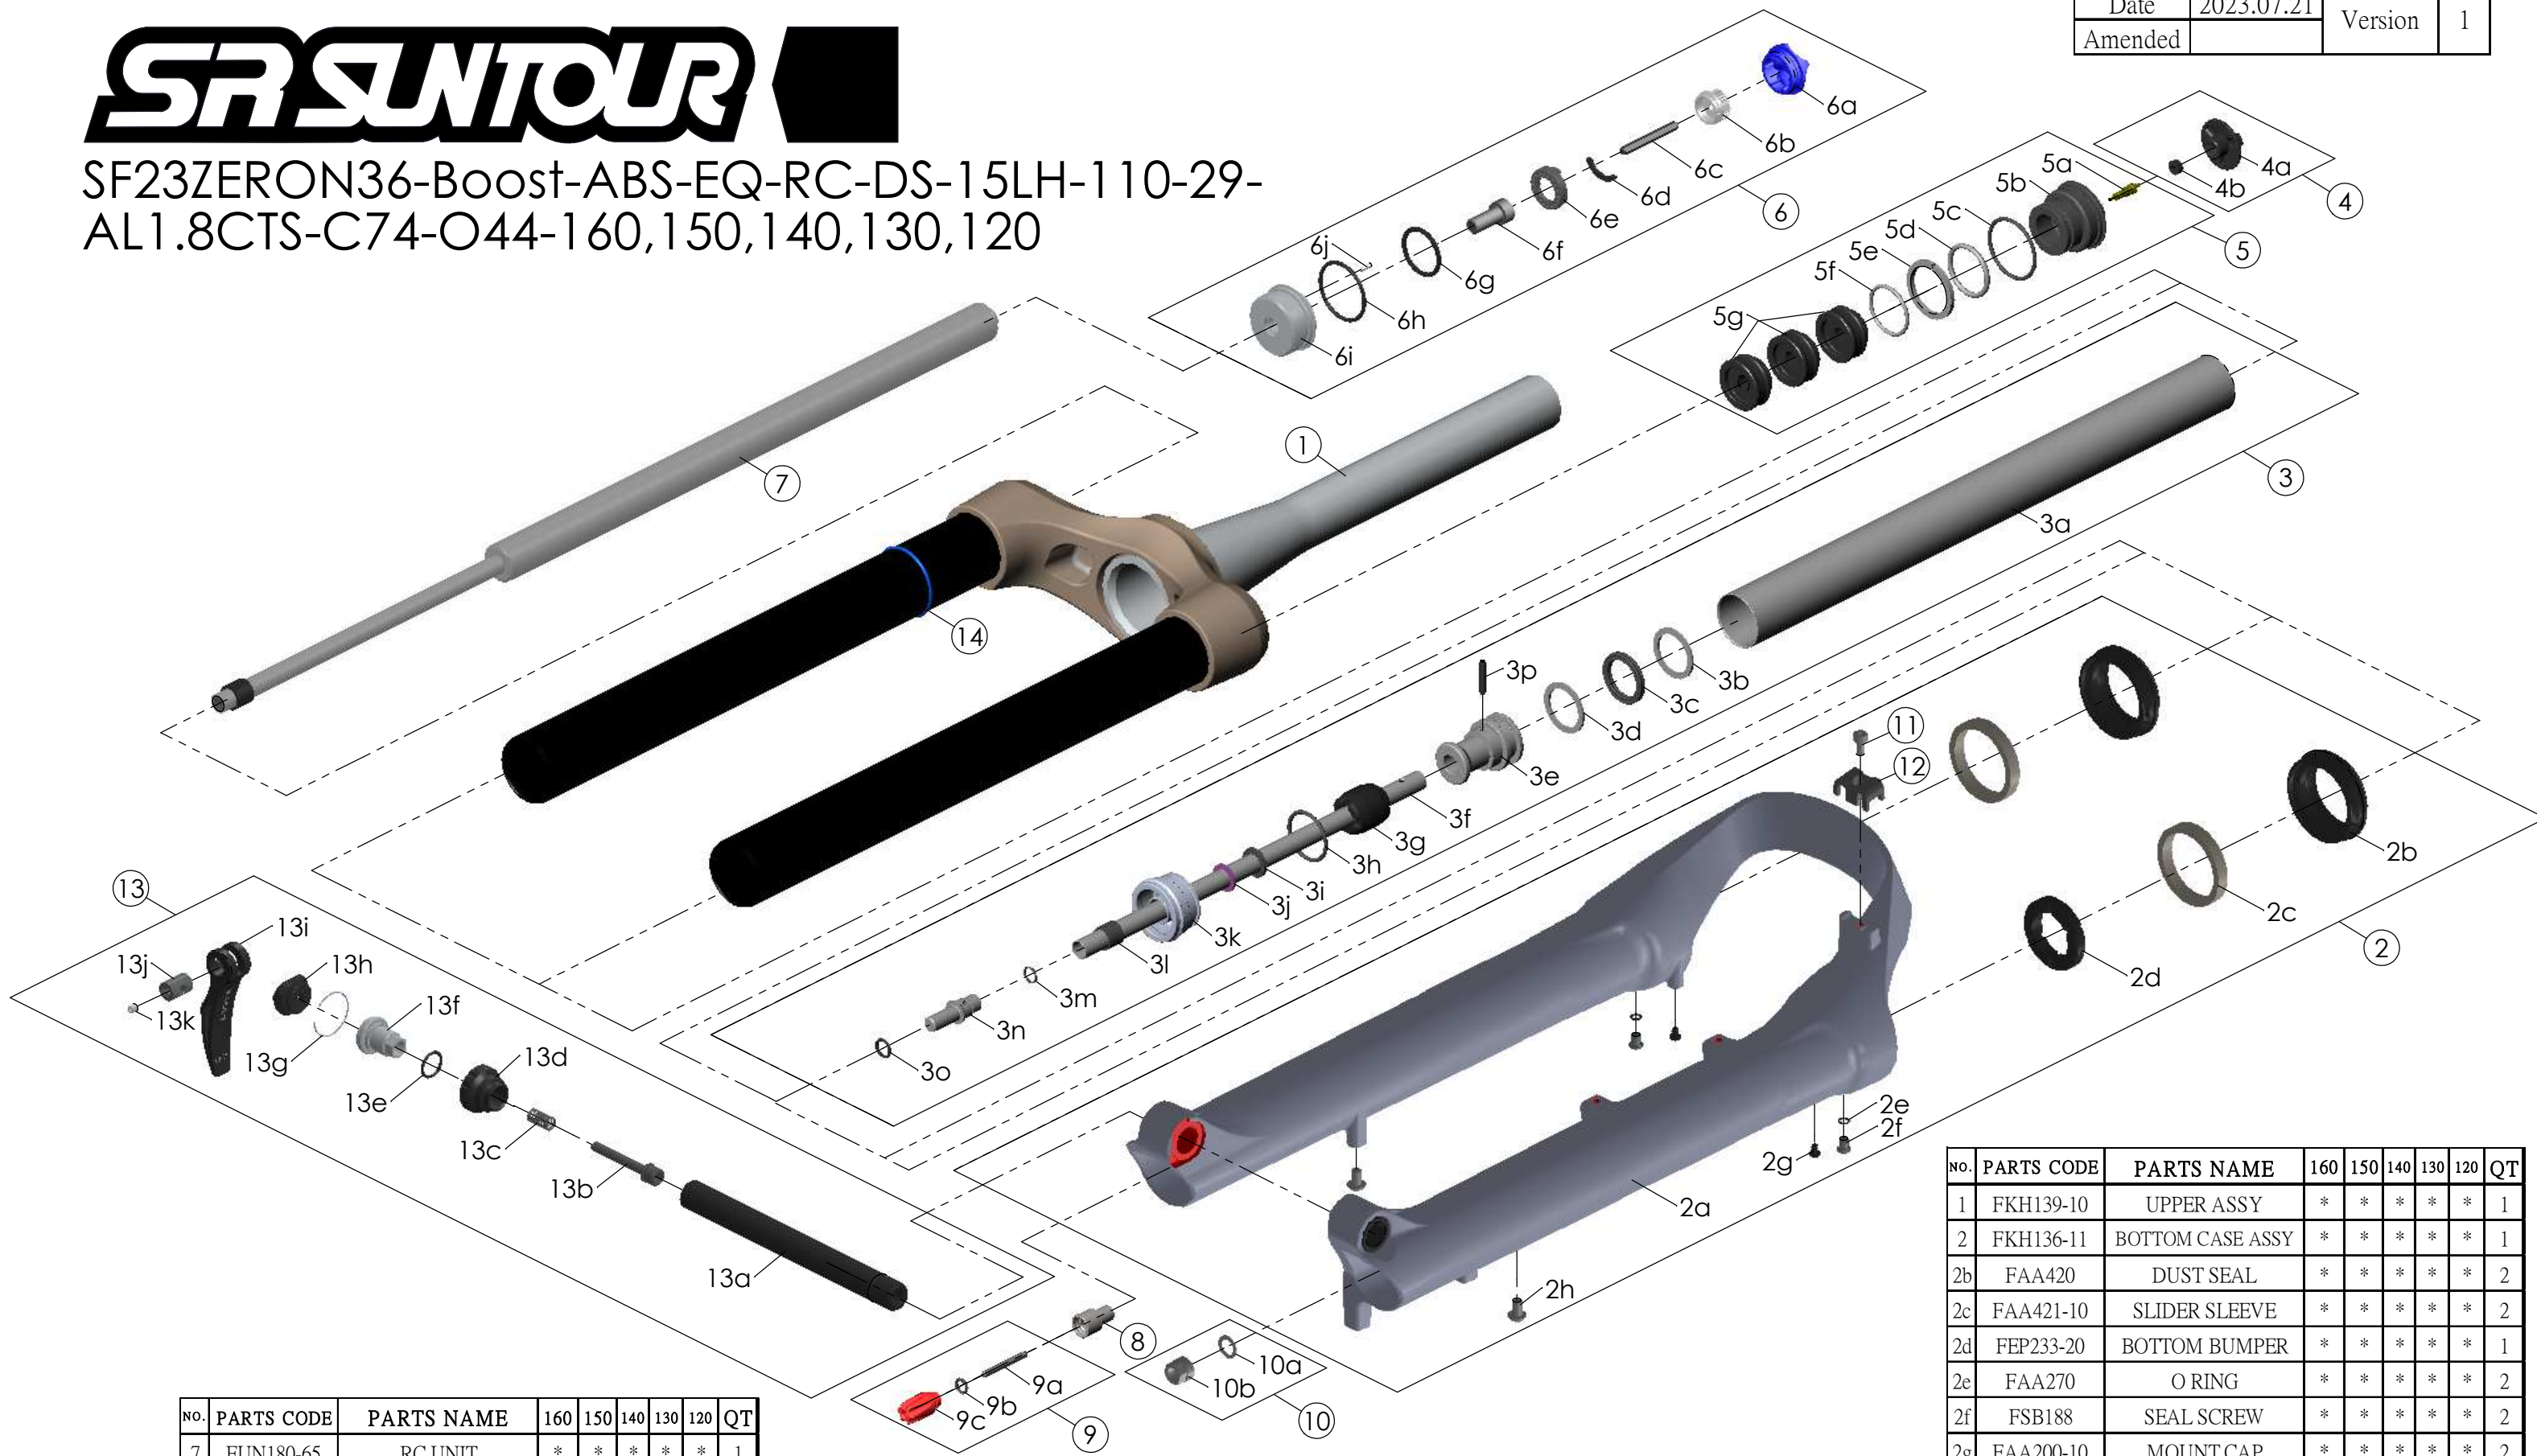

SF23ZERON36-Boost-ABS-EQ-RC-DS-15LH-110-29-
AL1.8CTS-C74-O44-160,150,140,130,120

Date	2023.07.21	Version	1
Amended			

NO.	PARTS CODE	PARTS NAME	160	150	140	130	120	QT
7	FUN180-65	RC UNIT	*	*	*	*	*	1
8	FSB058	DAMPER FIXING BOLT	*	*	*	*	*	1
9	FKA004-22	DAMPER KNOB ASSY	*	*	*	*	*	1
10	FKA063-03	FIXING NUT SET	*	*	*	*	*	1
11	FSB153	GUIDE FIXING BOLT	*	*	*	*	*	1
12	FEG519	CABLE GUIDE	*	*	*	*	*	1
13	FKA116-02	15LH-110 AXLE SET	*	*	*	*	*	1
14	FAA397-40	O RING	*	*	*	*	*	1

NO.	PARTS CODE	PARTS NAME	160	150	140	130	120	QT
			*					3
				*				4
5g	FEG270-10	VOLUME REDUCER			*			5
						*		6
							*	7
6	FKE576-02	RC KNOB ASSY	*	*	*	*	*	1

NO.	PARTS CODE	PARTS NAME	160	150	140	130	120	QT
	FKE594		*					
	FKE594-10			*				
5	FKE594-20	AIR CAP ASSY			*			1
	FKE594-30					*		
	FKE594-40						*	

NO.	PARTS CODE	PARTS NAME	160	150	140	130	120	QT
1	FKH139-10	UPPER ASSY	*	*	*	*	*	1
2	FKH136-11	BOTTOM CASE ASSY	*	*	*	*	*	1
2b	FAA420	DUST SEAL	*	*	*	*	*	2
2c	FAA421-10	SLIDER SLEEVE	*	*	*	*	*	2
2d	FEP233-20	BOTTOM BUMPER	*	*	*	*	*	1
2e	FAA270	O RING	*	*	*	*	*	2
2f	FSB188	SEAL SCREW	*	*	*	*	*	2
2g	FAA200-10	MOUNT CAP	*	*	*	*	*	2
2h	FSB203	FIXING BOLT	*	*	*	*	*	2
	FKE579-05		*					
	FKE579-15			*				
3	FKE579-25	AIR CYLINDER ASSY			*			1
	FKE579-35					*		
	FKE579-45						*	
4	FKE595	VALVE CAP ASSY	*	*	*	*	*	1