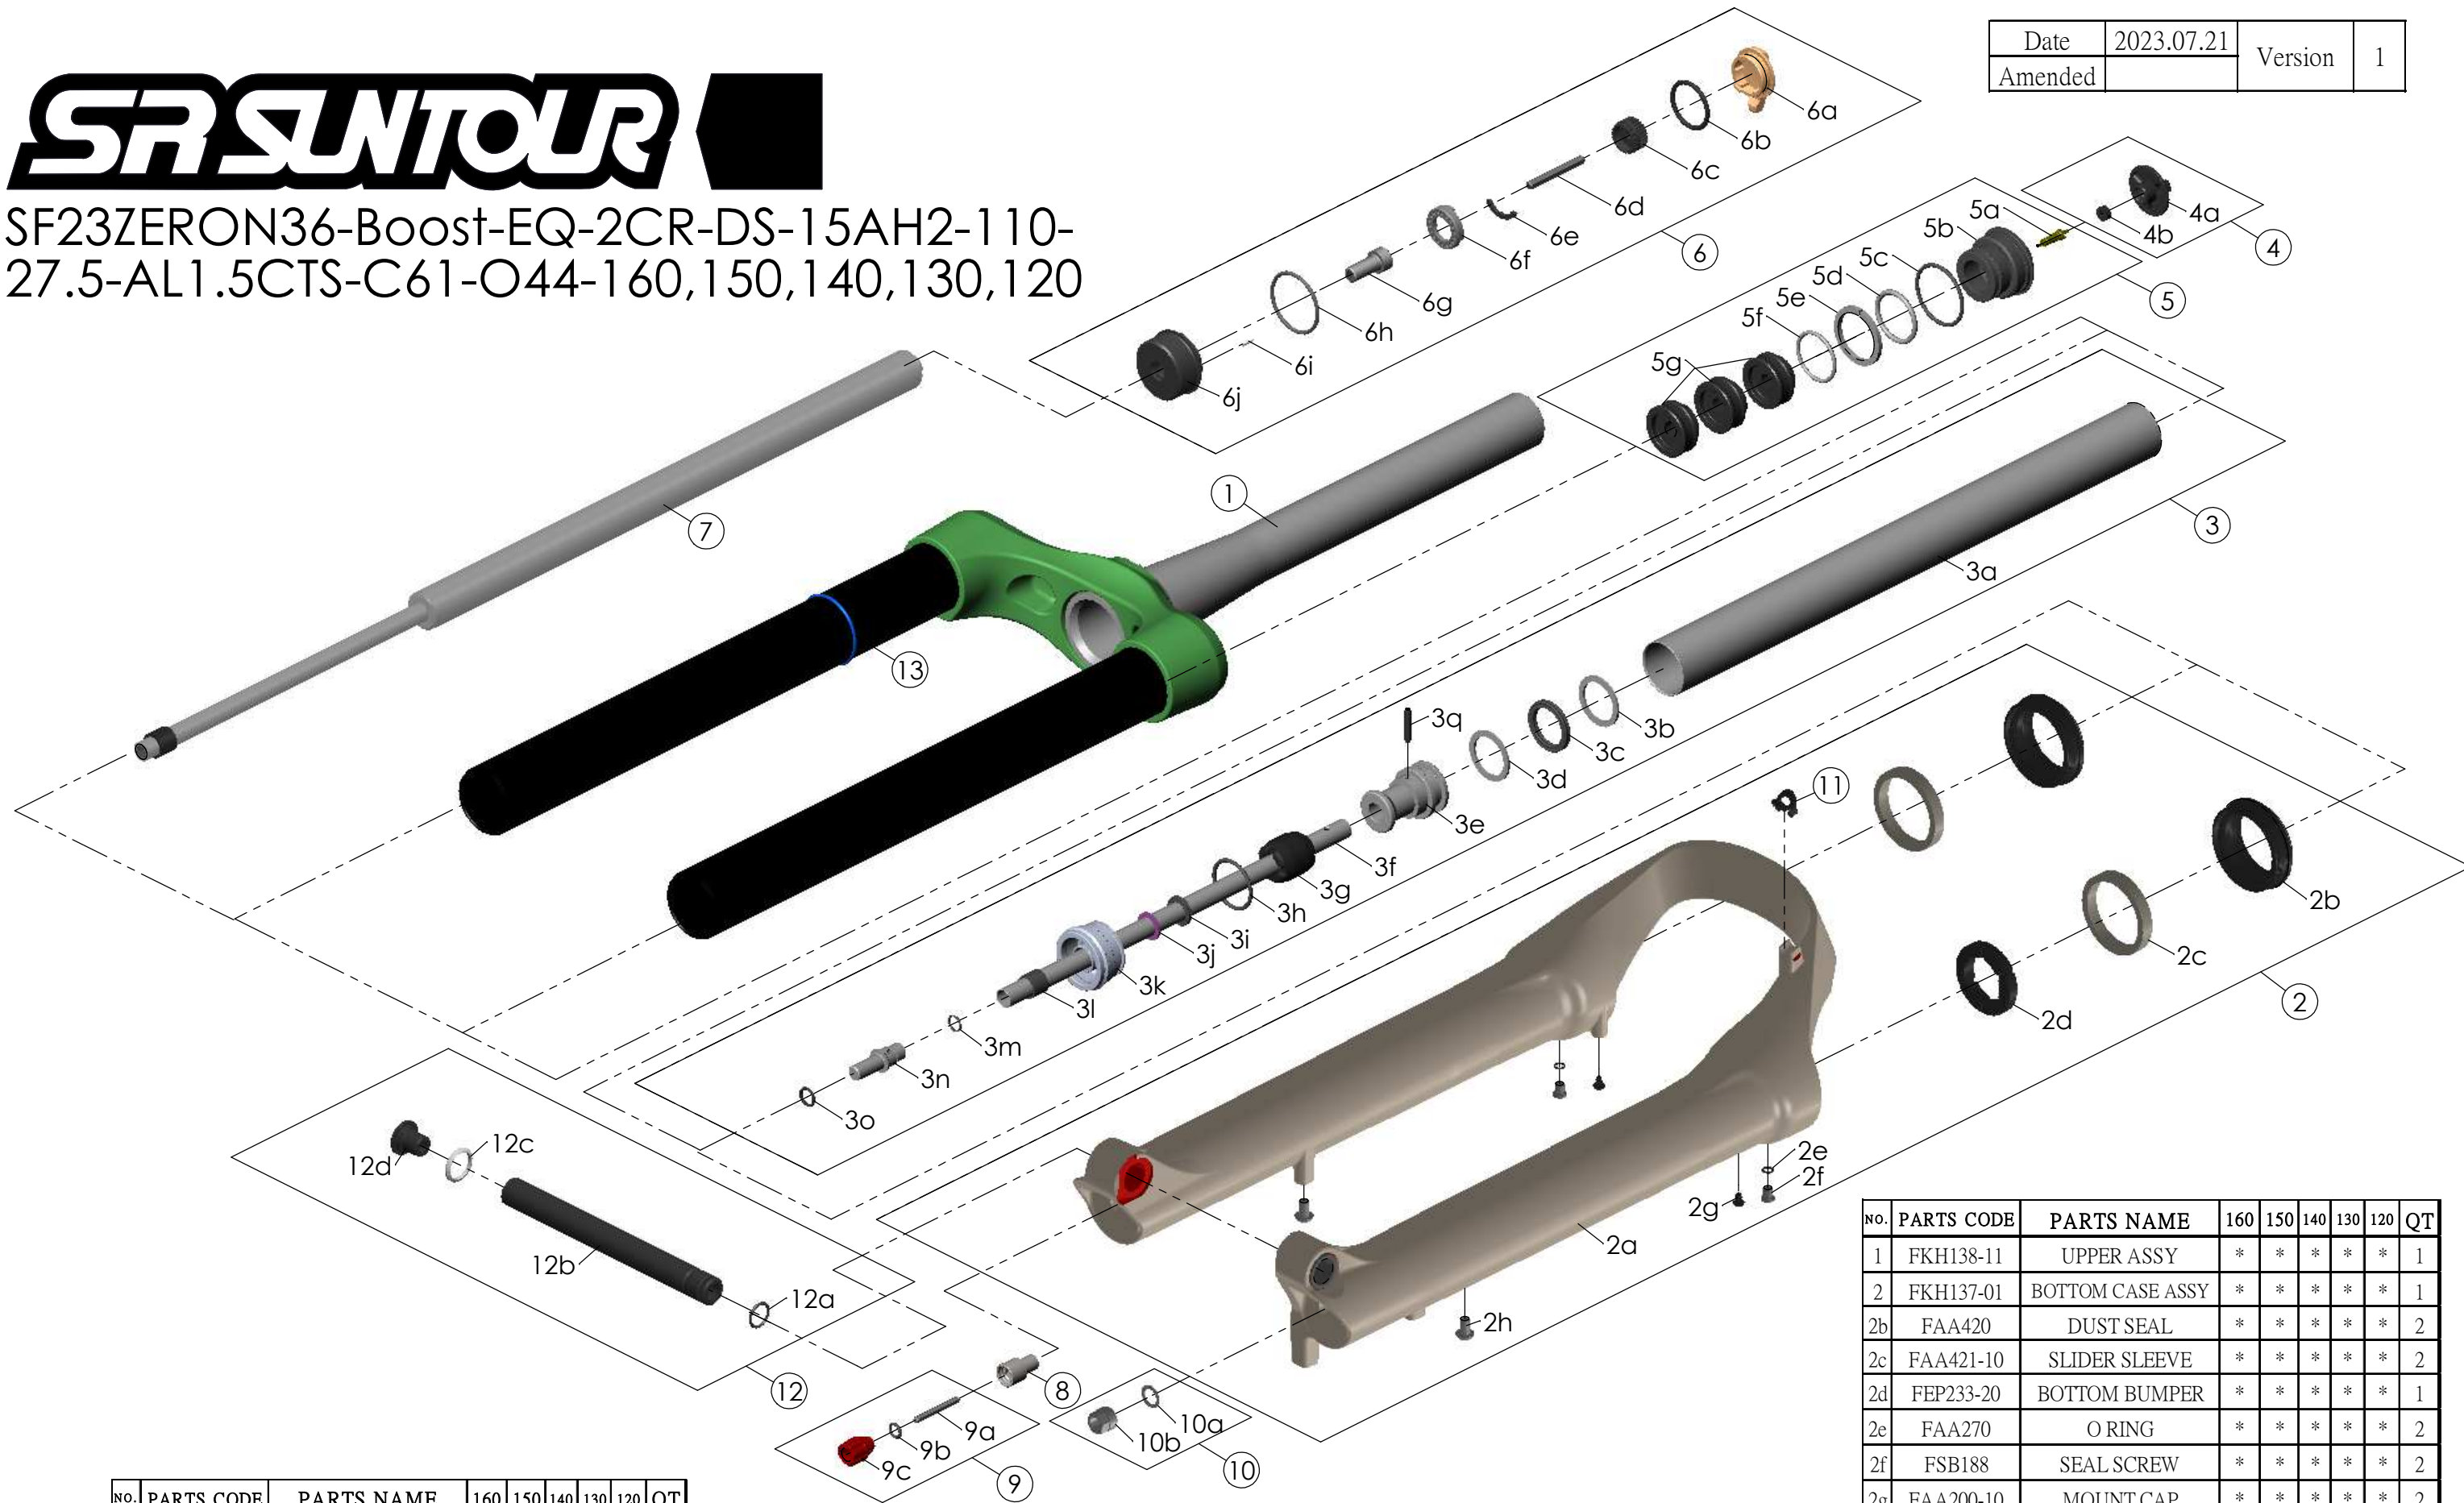

SF23ZERON36-Boost-EQ-2CR-DS-15AH2-110-27.5-AL1.5CTS-C61-O44-160,150,140,130,120

Date	2023.07.21	Version	1
Amended			

No.	PARTS CODE	PARTS NAME	160	150	140	130	120	QT
7	FUN200-65	LOR UNIT	*	*	*	*	*	1
8	FSB058	DAMPER FIXING BOLT	*	*	*	*	*	1
9	FKA004-30	REBOUND KNOB ASSY	*	*	*	*	*	1
10	FKA063-03	FIXING NUT SET	*	*	*	*	*	1
11	FEG034	CABLE CLIP	*	*	*	*	*	1
12	FKA117-00	15AH2-110 THRU AXLE SET	*	*	*	*	*	1
13	FAA397-40	O RING	*	*	*	*	*	1

No.	PARTS CODE	PARTS NAME	160	150	140	130	120	QT
			*					3
				*				4
5f	FEG270-10	VOLUME REDUCER			*			5
						*		6
							*	7
6	FKE526-28	LO TOP CAP ASSY	*	*	*	*	*	1

No.	PARTS CODE	PARTS NAME	160	150	140	130	120	QT
	FKE594		*					
	FKE594-10			*				
5	FKE594-20	AIR CAP ASSY			*			1
	FKE594-30					*		
	FKE594-40						*	

No.	PARTS CODE	PARTS NAME	160	150	140	130	120	QT
1	FKH138-11	UPPER ASSY	*	*	*	*	*	1
2	FKH137-01	BOTTOM CASE ASSY	*	*	*	*	*	1
2b	FAA420	DUST SEAL	*	*	*	*	*	2
2c	FAA421-10	SLIDER SLEEVE	*	*	*	*	*	2
2d	FEP233-20	BOTTOM BUMPER	*	*	*	*	*	1
2e	FAA270	O RING	*	*	*	*	*	2
2f	FSB188	SEAL SCREW	*	*	*	*	*	2
2g	FAA200-10	MOUNT CAP	*	*	*	*	*	2
2h	FSB203	FIXING BOLT	*	*	*	*	*	2
	FKE579-05		*					
	FKE579-15			*				
3	FKE579-25	AIR CYLINDER ASSY			*			1
	FKE579-35					*		
	FKE579-45						*	
4	FKE595	VALVE CAP ASSY	*	*	*	*	*	1