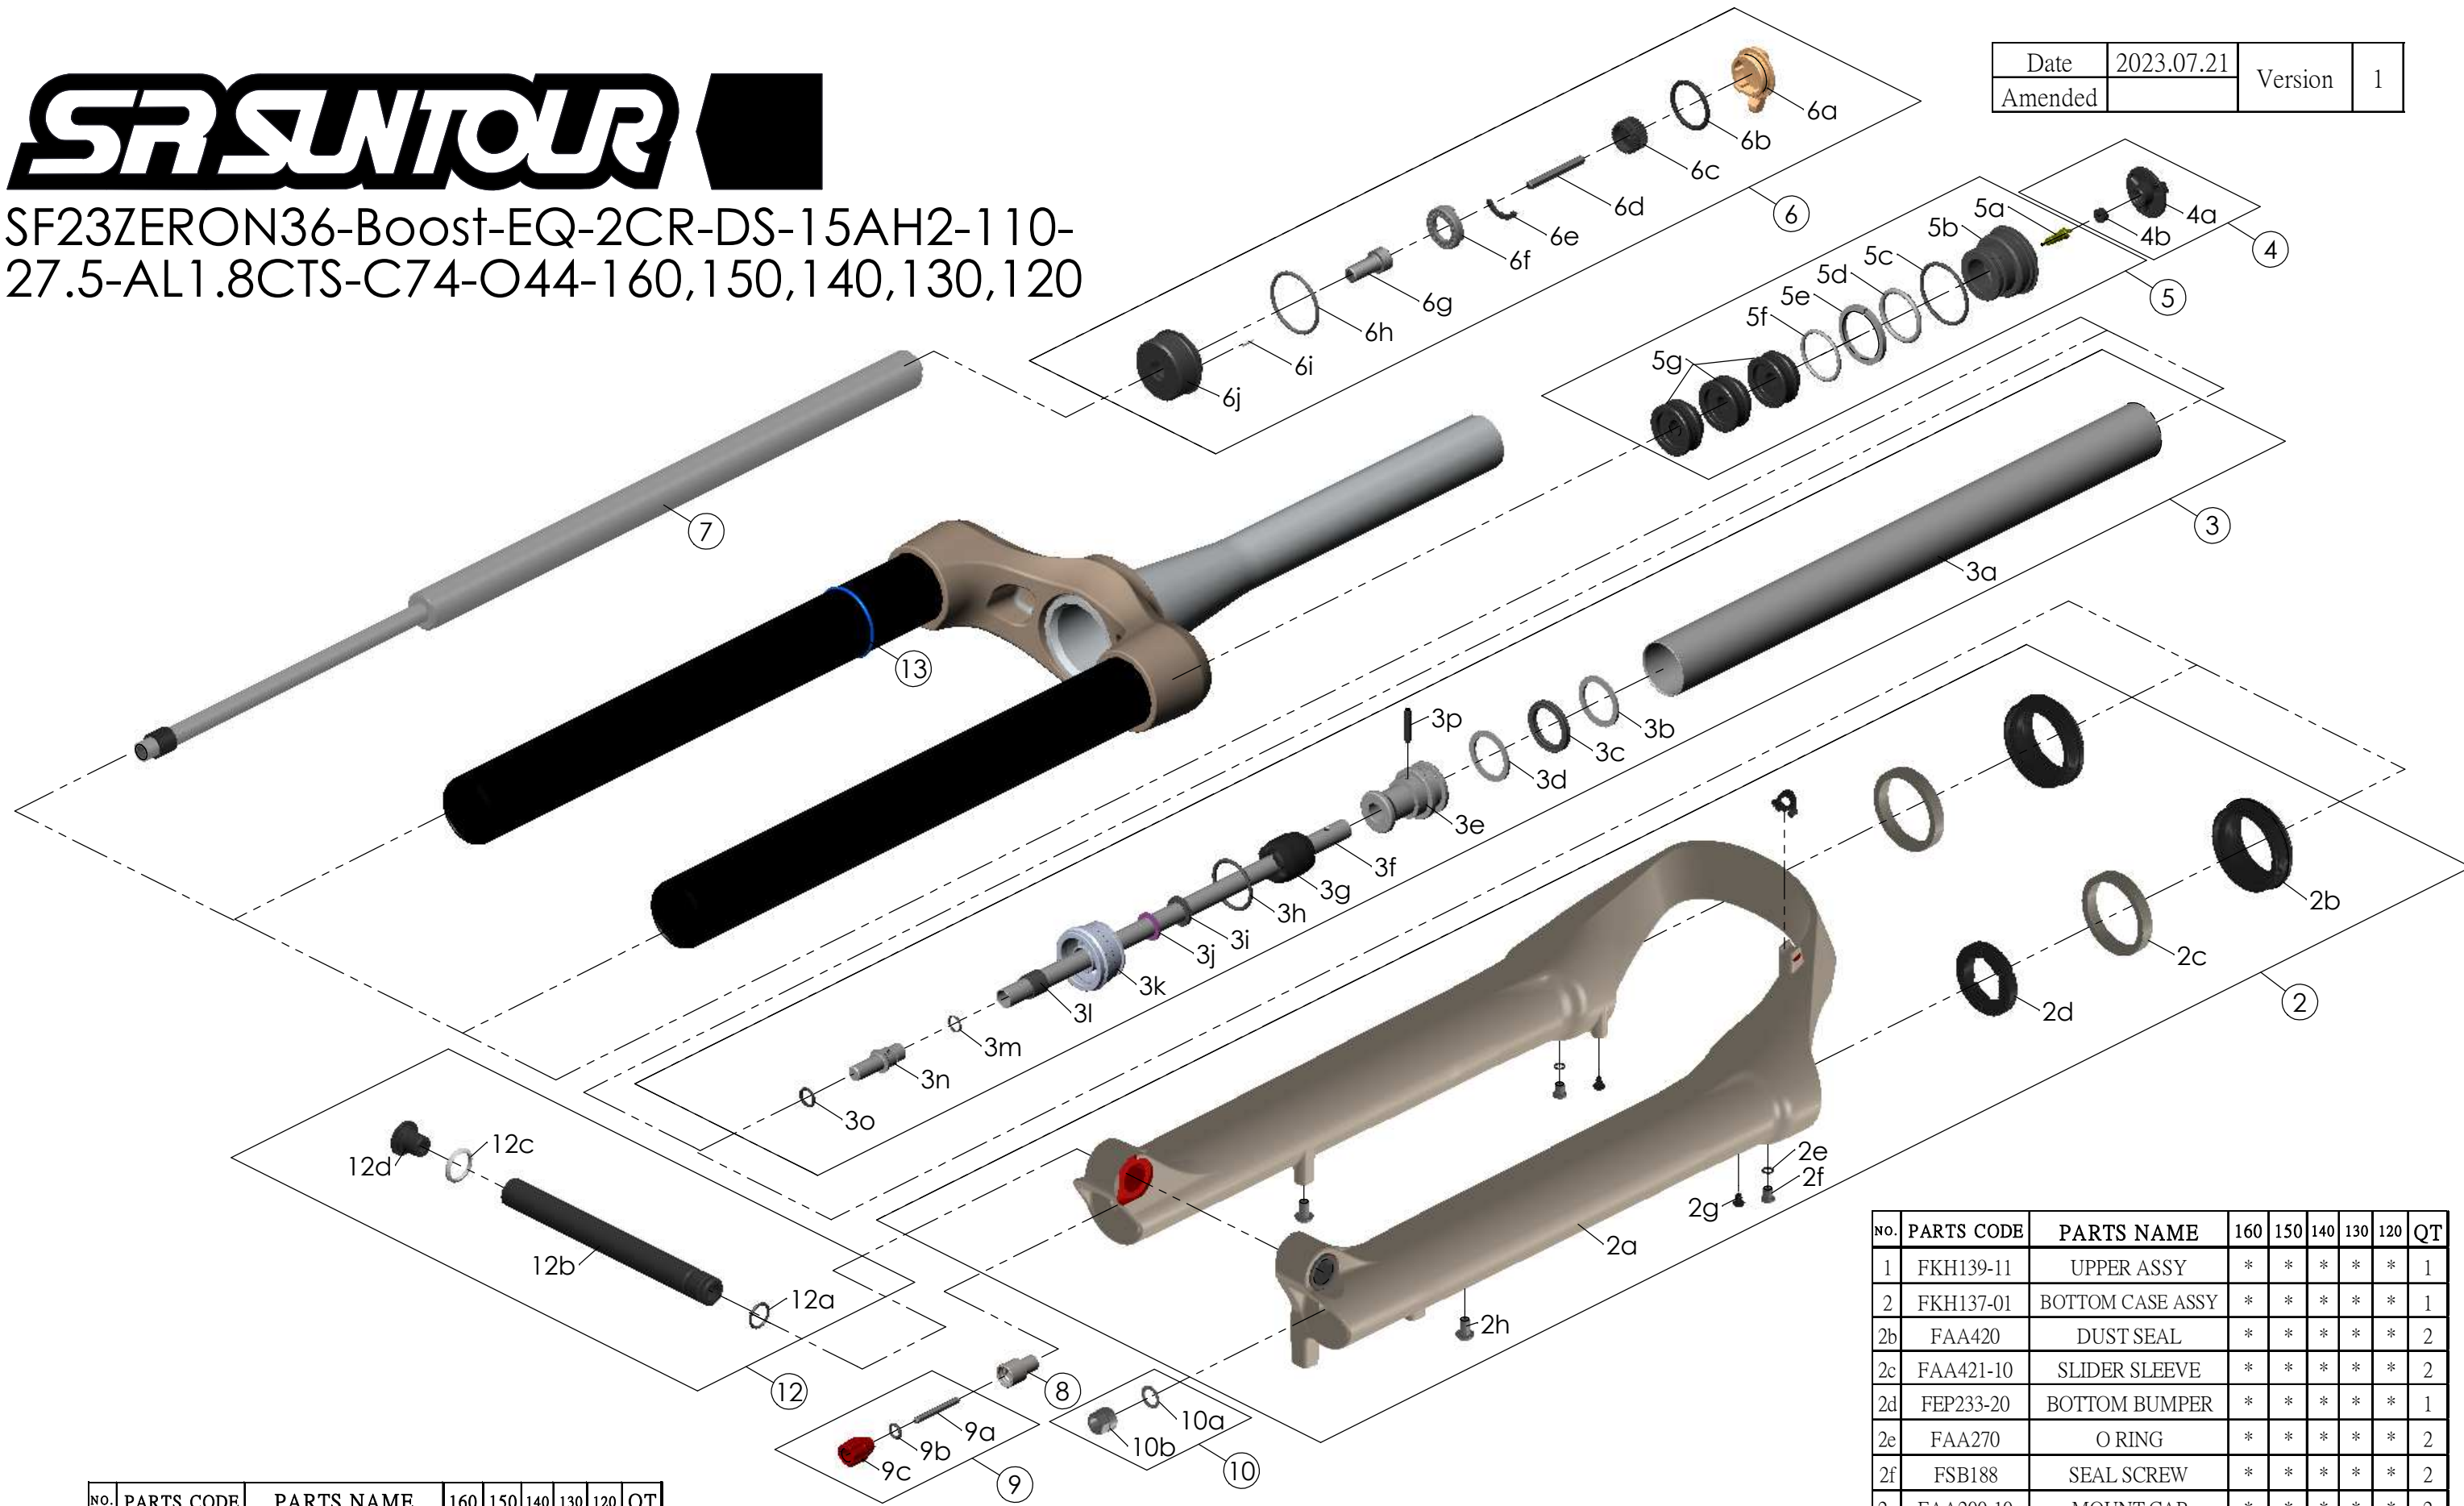

SF23ZERON36-Boost-EQ-2CR-DS-15AH2-110-27.5-AL1.8CTS-C74-O44-160,150,140,130,120

Date	2023.07.21	Version	1
Amended			

NO.	PARTS CODE	PARTS NAME	160	150	140	130	120	QT
7	FUN200-65	LOR UNIT	*	*	*	*	*	1
8	FSB058	DAMPER FIXING BOLT	*	*	*	*	*	1
9	FKA004-30	REBOUND KNOB ASSY	*	*	*	*	*	1
10	FKA063-03	FIXING NUT SET	*	*	*	*	*	1
11	FEG034	CABLE CLIP	*	*	*	*	*	1
12	FKA117-00	15AH2-110THRU AXLE SET	*	*	*	*	*	1
13	FAA397-40	O RING	*	*	*	*	*	1

NO.	PARTS CODE	PARTS NAME	160	150	140	130	120	QT
			*					3
				*				4
5f	FEG270-10	VOLUME REDUCER			*			5
						*		6
							*	7
6	FKE526-28	LO TOP CAP ASSY	*	*	*	*	*	1

NO.	PARTS CODE	PARTS NAME	160	150	140	130	120	QT
	FKE594		*					
	FKE594-10			*				
5	FKE594-20	AIR CAP ASSY			*			1
	FKE594-30					*		
	FKE594-40						*	

NO.	PARTS CODE	PARTS NAME	160	150	140	130	120	QT
1	FKH139-11	UPPER ASSY	*	*	*	*	*	1
2	FKH137-01	BOTTOM CASE ASSY	*	*	*	*	*	1
2b	FAA420	DUST SEAL	*	*	*	*	*	2
2c	FAA421-10	SLIDER SLEEVE	*	*	*	*	*	2
2d	FEP233-20	BOTTOM BUMPER	*	*	*	*	*	1
2e	FAA270	O RING	*	*	*	*	*	2
2f	FSB188	SEAL SCREW	*	*	*	*	*	2
2g	FAA200-10	MOUNT CAP	*	*	*	*	*	2
2h	FSB203	FIXING BOLT	*	*	*	*	*	2
	FKE579-05		*					
	FKE579-15			*				
3	FKE579-25	AIR CYLINDER ASSY			*			1
	FKE579-35					*		
	FKE579-45						*	
4	FKE595	VALVE CAP ASSY	*	*	*	*	*	1