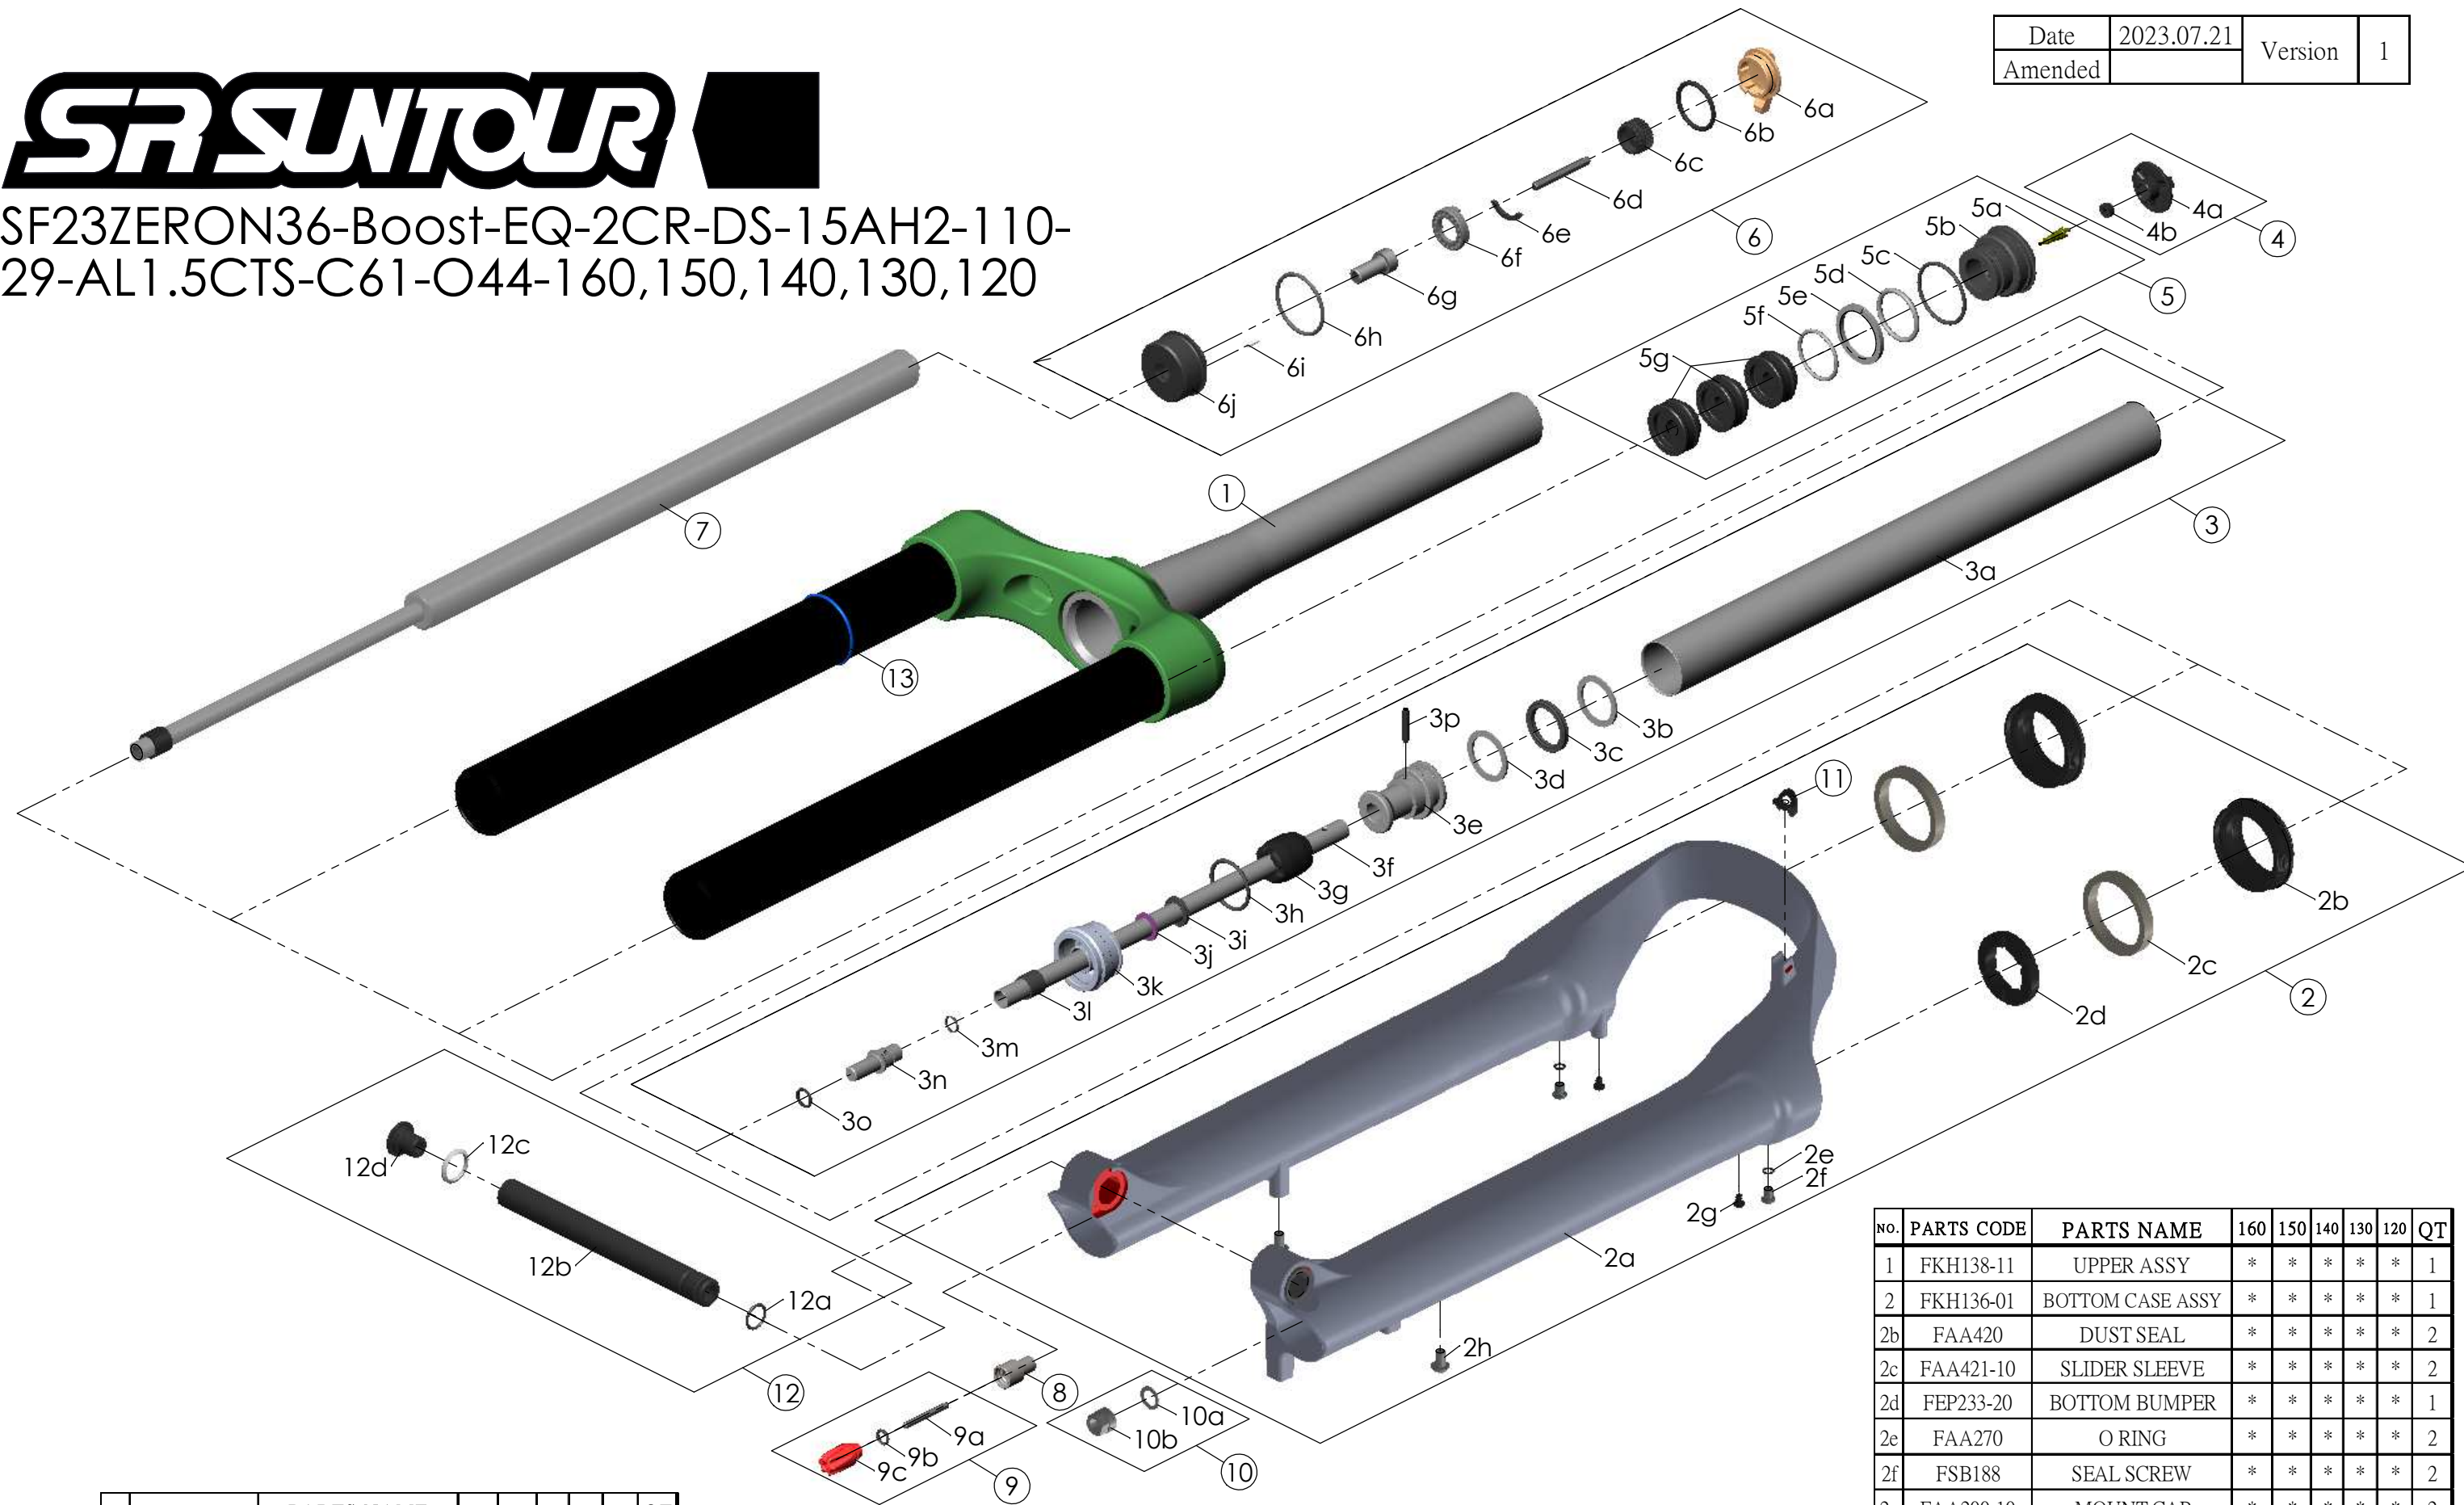

SF23ZERON36-Boost-EQ-2CR-DS-15AH2-110-29-AL1.5CTS-C61-O44-160,150,140,130,120

Date	2023.07.21	Version	1
Amended			

NO.	PARTS CODE	PARTS NAME	160	150	140	130	120	QT
7	FUN200-65	LOR UNIT	*	*	*	*	*	1
8	FSB058	DAMPER FIXING BOLT	*	*	*	*	*	1
9	FKA004-22	DAMPER KNOB ASSY	*	*	*	*	*	1
10	FKA063-03	FIXING NUT SET	*	*	*	*	*	1
11	FEG034	CABLE CLIP	*	*	*	*	*	1
12	FKA117-00	15AH2-110 THRU AXLE SET	*	*	*	*	*	1
13	FAA397-40	O RING	*	*	*	*	*	1

NO.	PARTS CODE	PARTS NAME	160	150	140	130	120	QT
			*					3
				*				4
5f	FEG270-10	VOLUME REDUCER			*			5
						*		6
							*	7
6	FKE526-28	LO TOP CAP ASSY	*	*	*	*	*	1

NO.	PARTS CODE	PARTS NAME	160	150	140	130	120	QT
	FKE594		*					
	FKE594-10			*				
5	FKE594-20	AIR CAP ASSY			*			1
	FKE594-30					*		
	FKE594-40						*	

NO.	PARTS CODE	PARTS NAME	160	150	140	130	120	QT
1	FKH138-11	UPPER ASSY	*	*	*	*	*	1
2	FKH136-01	BOTTOM CASE ASSY	*	*	*	*	*	1
2b	FAA420	DUST SEAL	*	*	*	*	*	2
2c	FAA421-10	SLIDER SLEEVE	*	*	*	*	*	2
2d	FEP233-20	BOTTOM BUMPER	*	*	*	*	*	1
2e	FAA270	O RING	*	*	*	*	*	2
2f	FSB188	SEAL SCREW	*	*	*	*	*	2
2g	FAA200-10	MOUNT CAP	*	*	*	*	*	2
2h	FSB203	FIXING BOLT	*	*	*	*	*	2
	FKE579-05		*					
	FKE579-15			*				
3	FKE579-25	AIR CYLINDER ASSY			*			1
	FKE579-35					*		
	FKE579-45						*	
4	FKE595	VALVE CAP ASSY	*	*	*	*	*	1