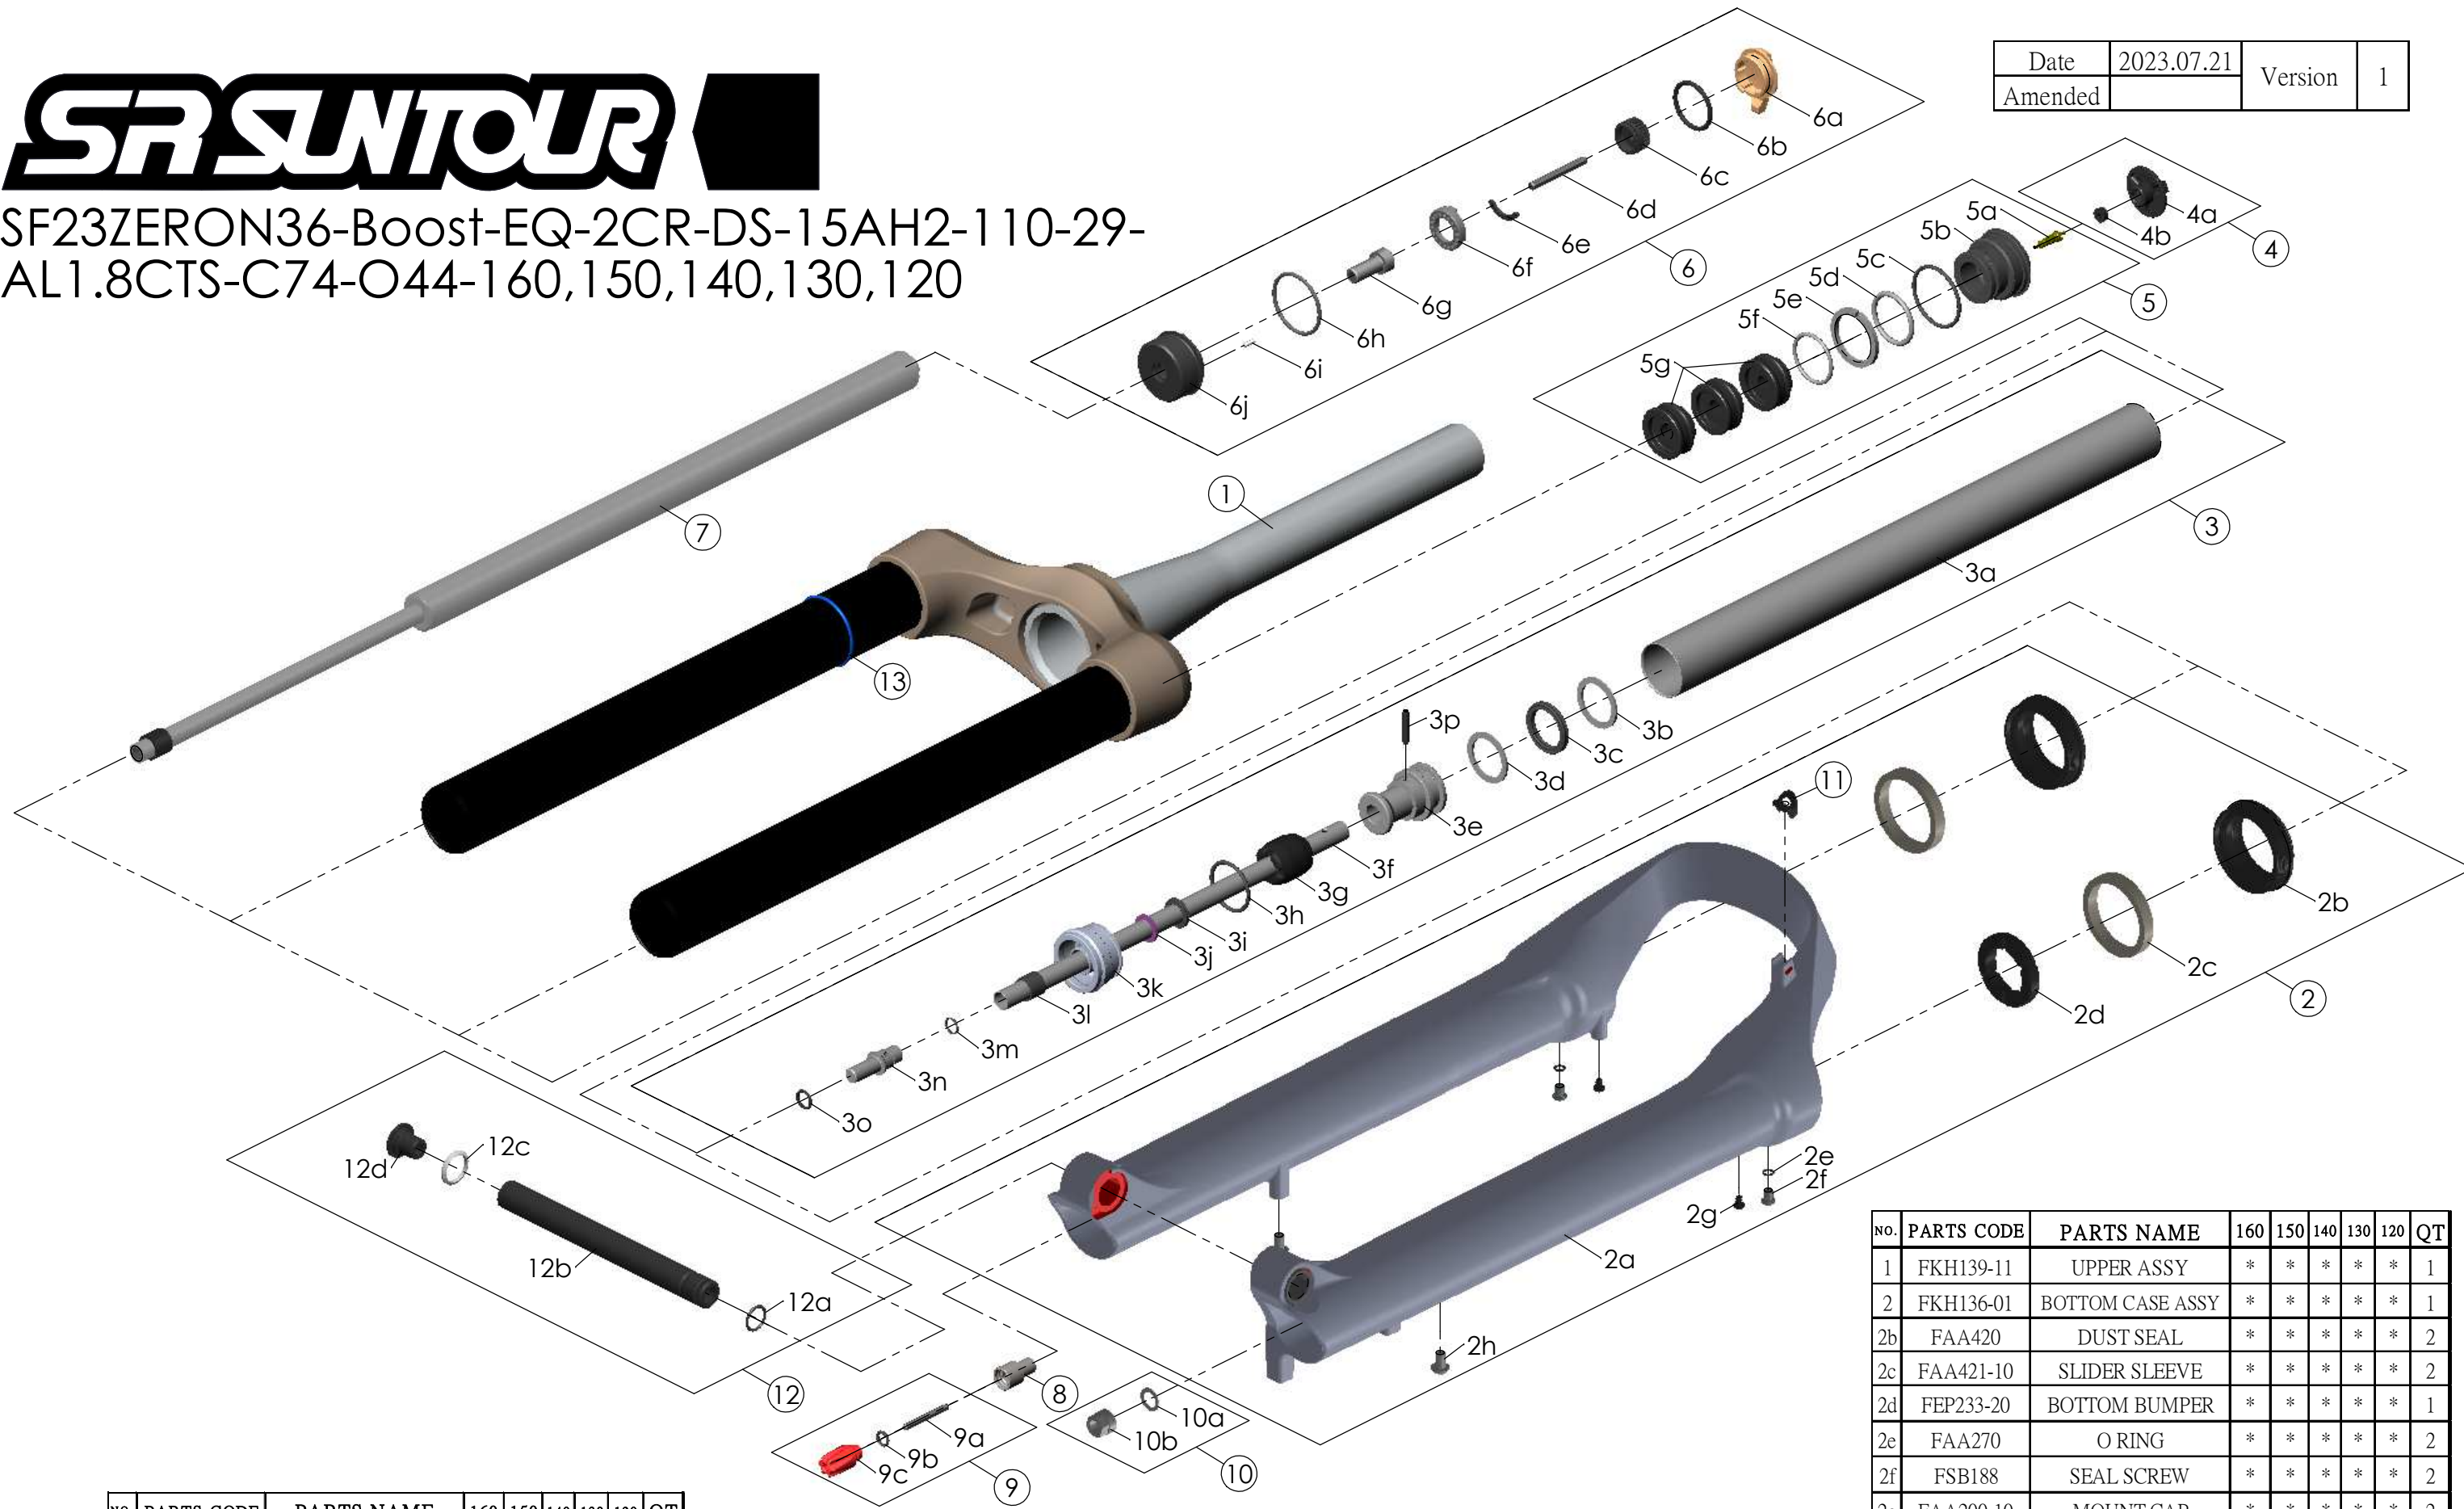

SF23ZERON36-Boost-EQ-2CR-DS-15AH2-110-29-  
AL1.8CTS-C74-O44-160,150,140,130,120

Date	2023.07.21	Version	1
Amended			

NO.	PARTS CODE	PARTS NAME	160	150	140	130	120	QT
7	FUN200-65	LOR UNIT	*	*	*	*	*	1
8	FSB058	DAMPER FIXING BOLT	*	*	*	*	*	1
9	FKA004-22	DAMPER KNOB ASSY	*	*	*	*	*	1
10	FKA063-03	FIXING NUT SET	*	*	*	*	*	1
11	FEG034	CABLE CLIP	*	*	*	*	*	1
12	FKA117-00	15AH2-110 THRU AXLE SET	*	*	*	*	*	1
13	FAA397-40	O RING	*	*	*	*	*	1

NO.	PARTS CODE	PARTS NAME	160	150	140	130	120	QT
5f	FEG270-10	VOLUME REDUCER	*	*	*	*	*	3
6	FKE526-28	LO TOP CAP ASSY	*	*	*	*	*	1

NO.	PARTS CODE	PARTS NAME	160	150	140	130	120	QT
5	FKE594	AIR CAP ASSY	*	*	*	*	*	1
	FKE594-10		*	*	*	*		
	FKE594-20		*	*	*	*		
	FKE594-30		*	*	*	*		
	FKE594-40		*	*	*	*		

NO.	PARTS CODE	PARTS NAME	160	150	140	130	120	QT
1	FKH139-11	UPPER ASSY	*	*	*	*	*	1
2	FKH136-01	BOTTOM CASE ASSY	*	*	*	*	*	1
2b	FAA420	DUST SEAL	*	*	*	*	*	2
2c	FAA421-10	SLIDER SLEEVE	*	*	*	*	*	2
2d	FEP233-20	BOTTOM BUMPER	*	*	*	*	*	1
2e	FAA270	O RING	*	*	*	*	*	2
2f	FSB188	SEAL SCREW	*	*	*	*	*	2
2g	FAA200-10	MOUNT CAP	*	*	*	*	*	2
2h	FSB203	FIXING BOLT	*	*	*	*	*	2
3	FKE579-05	AIR CYLINDER ASSY	*	*	*	*	*	1
	FKE579-15		*	*	*	*		
	FKE579-25		*	*	*	*		
	FKE579-35		*	*	*	*		
	FKE579-45		*	*	*	*		
4	FKE595	VALVE CAP ASSY	*	*	*	*	*	1