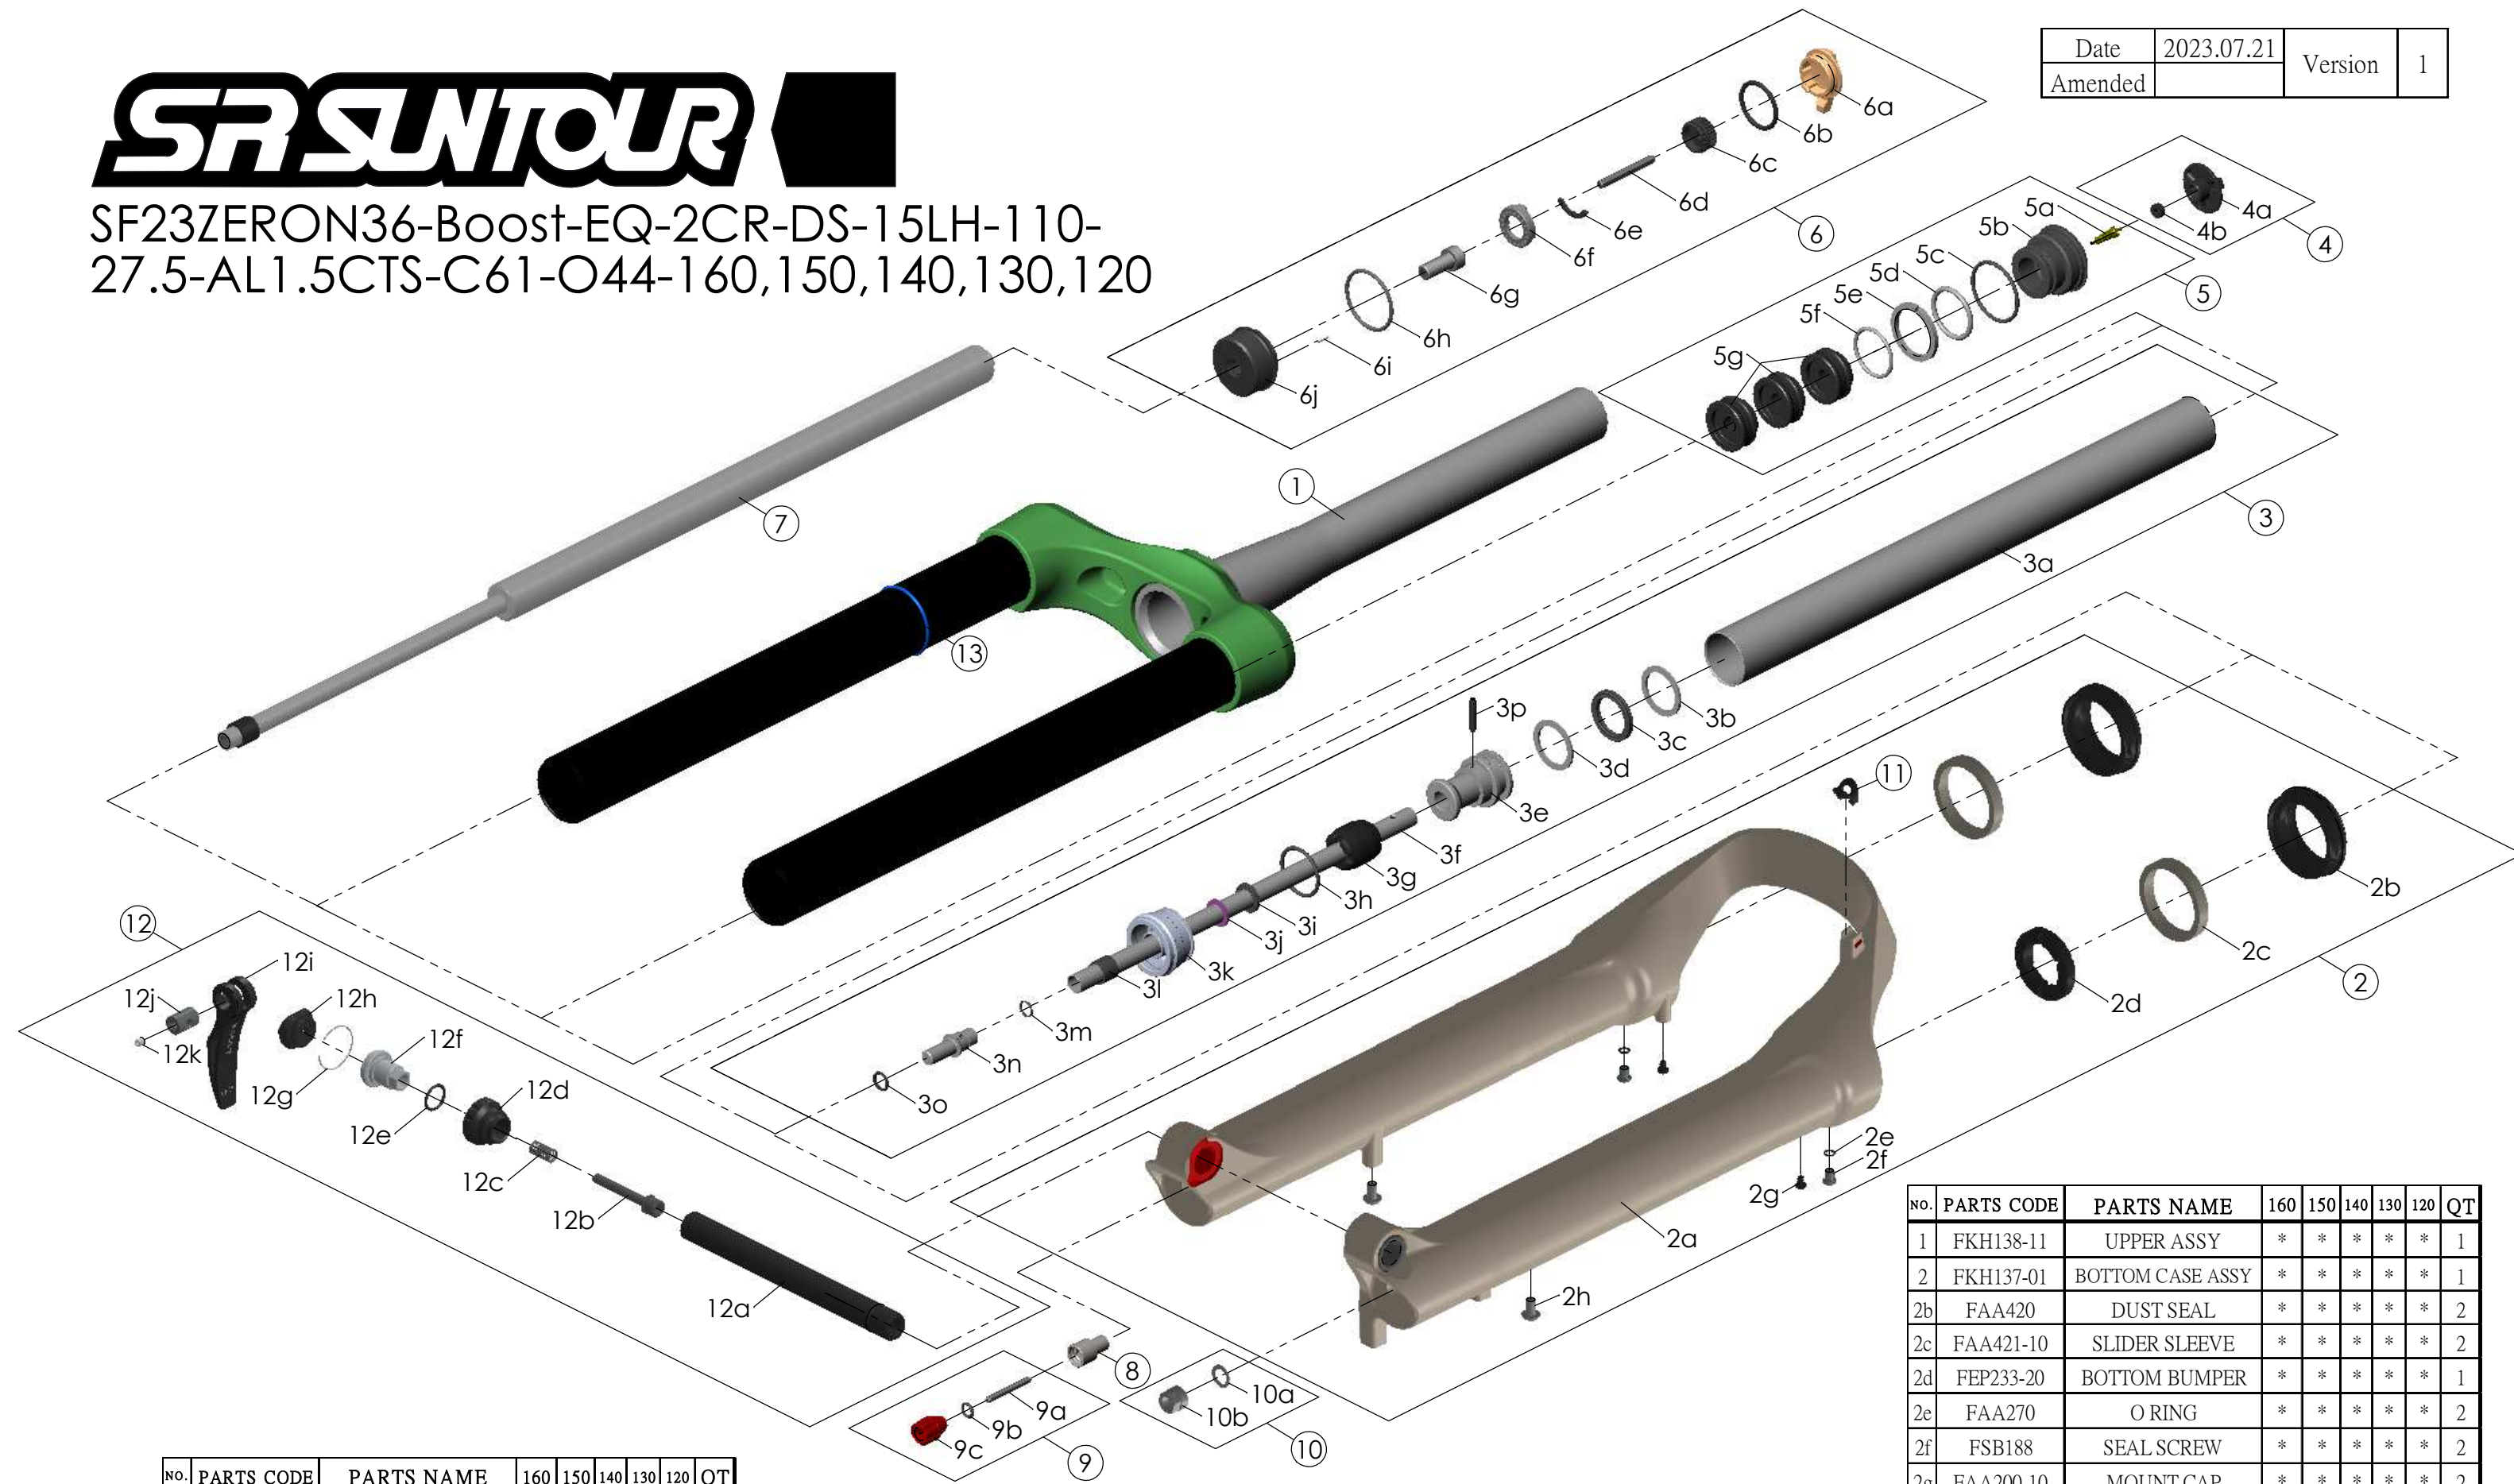

SF23ZERON36-Boost-EQ-2CR-DS-15LH-110-27.5-AL1.5CTS-C61-O44-160,150,140,130,120

Date	2023.07.21	Version	1
Amended			

NO.	PARTS CODE	PARTS NAME	160	150	140	130	120	QT
7	FUN200-65	LOR UNIT	*	*	*	*	*	1
8	FSB058	DAMPER FIXING BOLT	*	*	*	*	*	1
9	FKA004-30	REBOUND KNOB ASSY	*	*	*	*	*	1
10	FKA063-03	FIXING NUT SET	*	*	*	*	*	1
11	FEG034	CABLE CLIP	*	*	*	*	*	1
12	FKA116-02	15LH-110 AXLE SET	*	*	*	*	*	1
13	FAA397-40	O RING	*	*	*	*	*	1

NO.	PARTS CODE	PARTS NAME	160	150	140	130	120	QT
5f	FEG270-10	VOLUME REDUCER	*	*	*	*	*	3
6	FKE526-28	LO TOP CAP ASSY	*	*	*	*	*	1

NO.	PARTS CODE	PARTS NAME	160	150	140	130	120	QT
5	FKE594	AIR CAP ASSY	*	*	*	*	*	1
	FKE594-10			*				
	FKE594-20				*			
	FKE594-30					*		
	FKE594-40						*	

NO.	PARTS CODE	PARTS NAME	160	150	140	130	120	QT
1	FKH138-11	UPPER ASSY	*	*	*	*	*	1
2	FKH137-01	BOTTOM CASE ASSY	*	*	*	*	*	1
2b	FAA420	DUST SEAL	*	*	*	*	*	2
2c	FAA421-10	SLIDER SLEEVE	*	*	*	*	*	2
2d	FEP233-20	BOTTOM BUMPER	*	*	*	*	*	1
2e	FAA270	O RING	*	*	*	*	*	2
2f	FSB188	SEAL SCREW	*	*	*	*	*	2
2g	FAA200-10	MOUNT CAP	*	*	*	*	*	2
2h	FSB203	FIXING BOLT	*	*	*	*	*	2
3	FKE579-05	AIR CYLINDER ASSY	*	*	*	*	*	1
	FKE579-15			*				
	FKE579-25				*			
	FKE579-35					*		
	FKE579-45						*	
4	FKE595	VALVE CAP ASSY	*	*	*	*	*	1