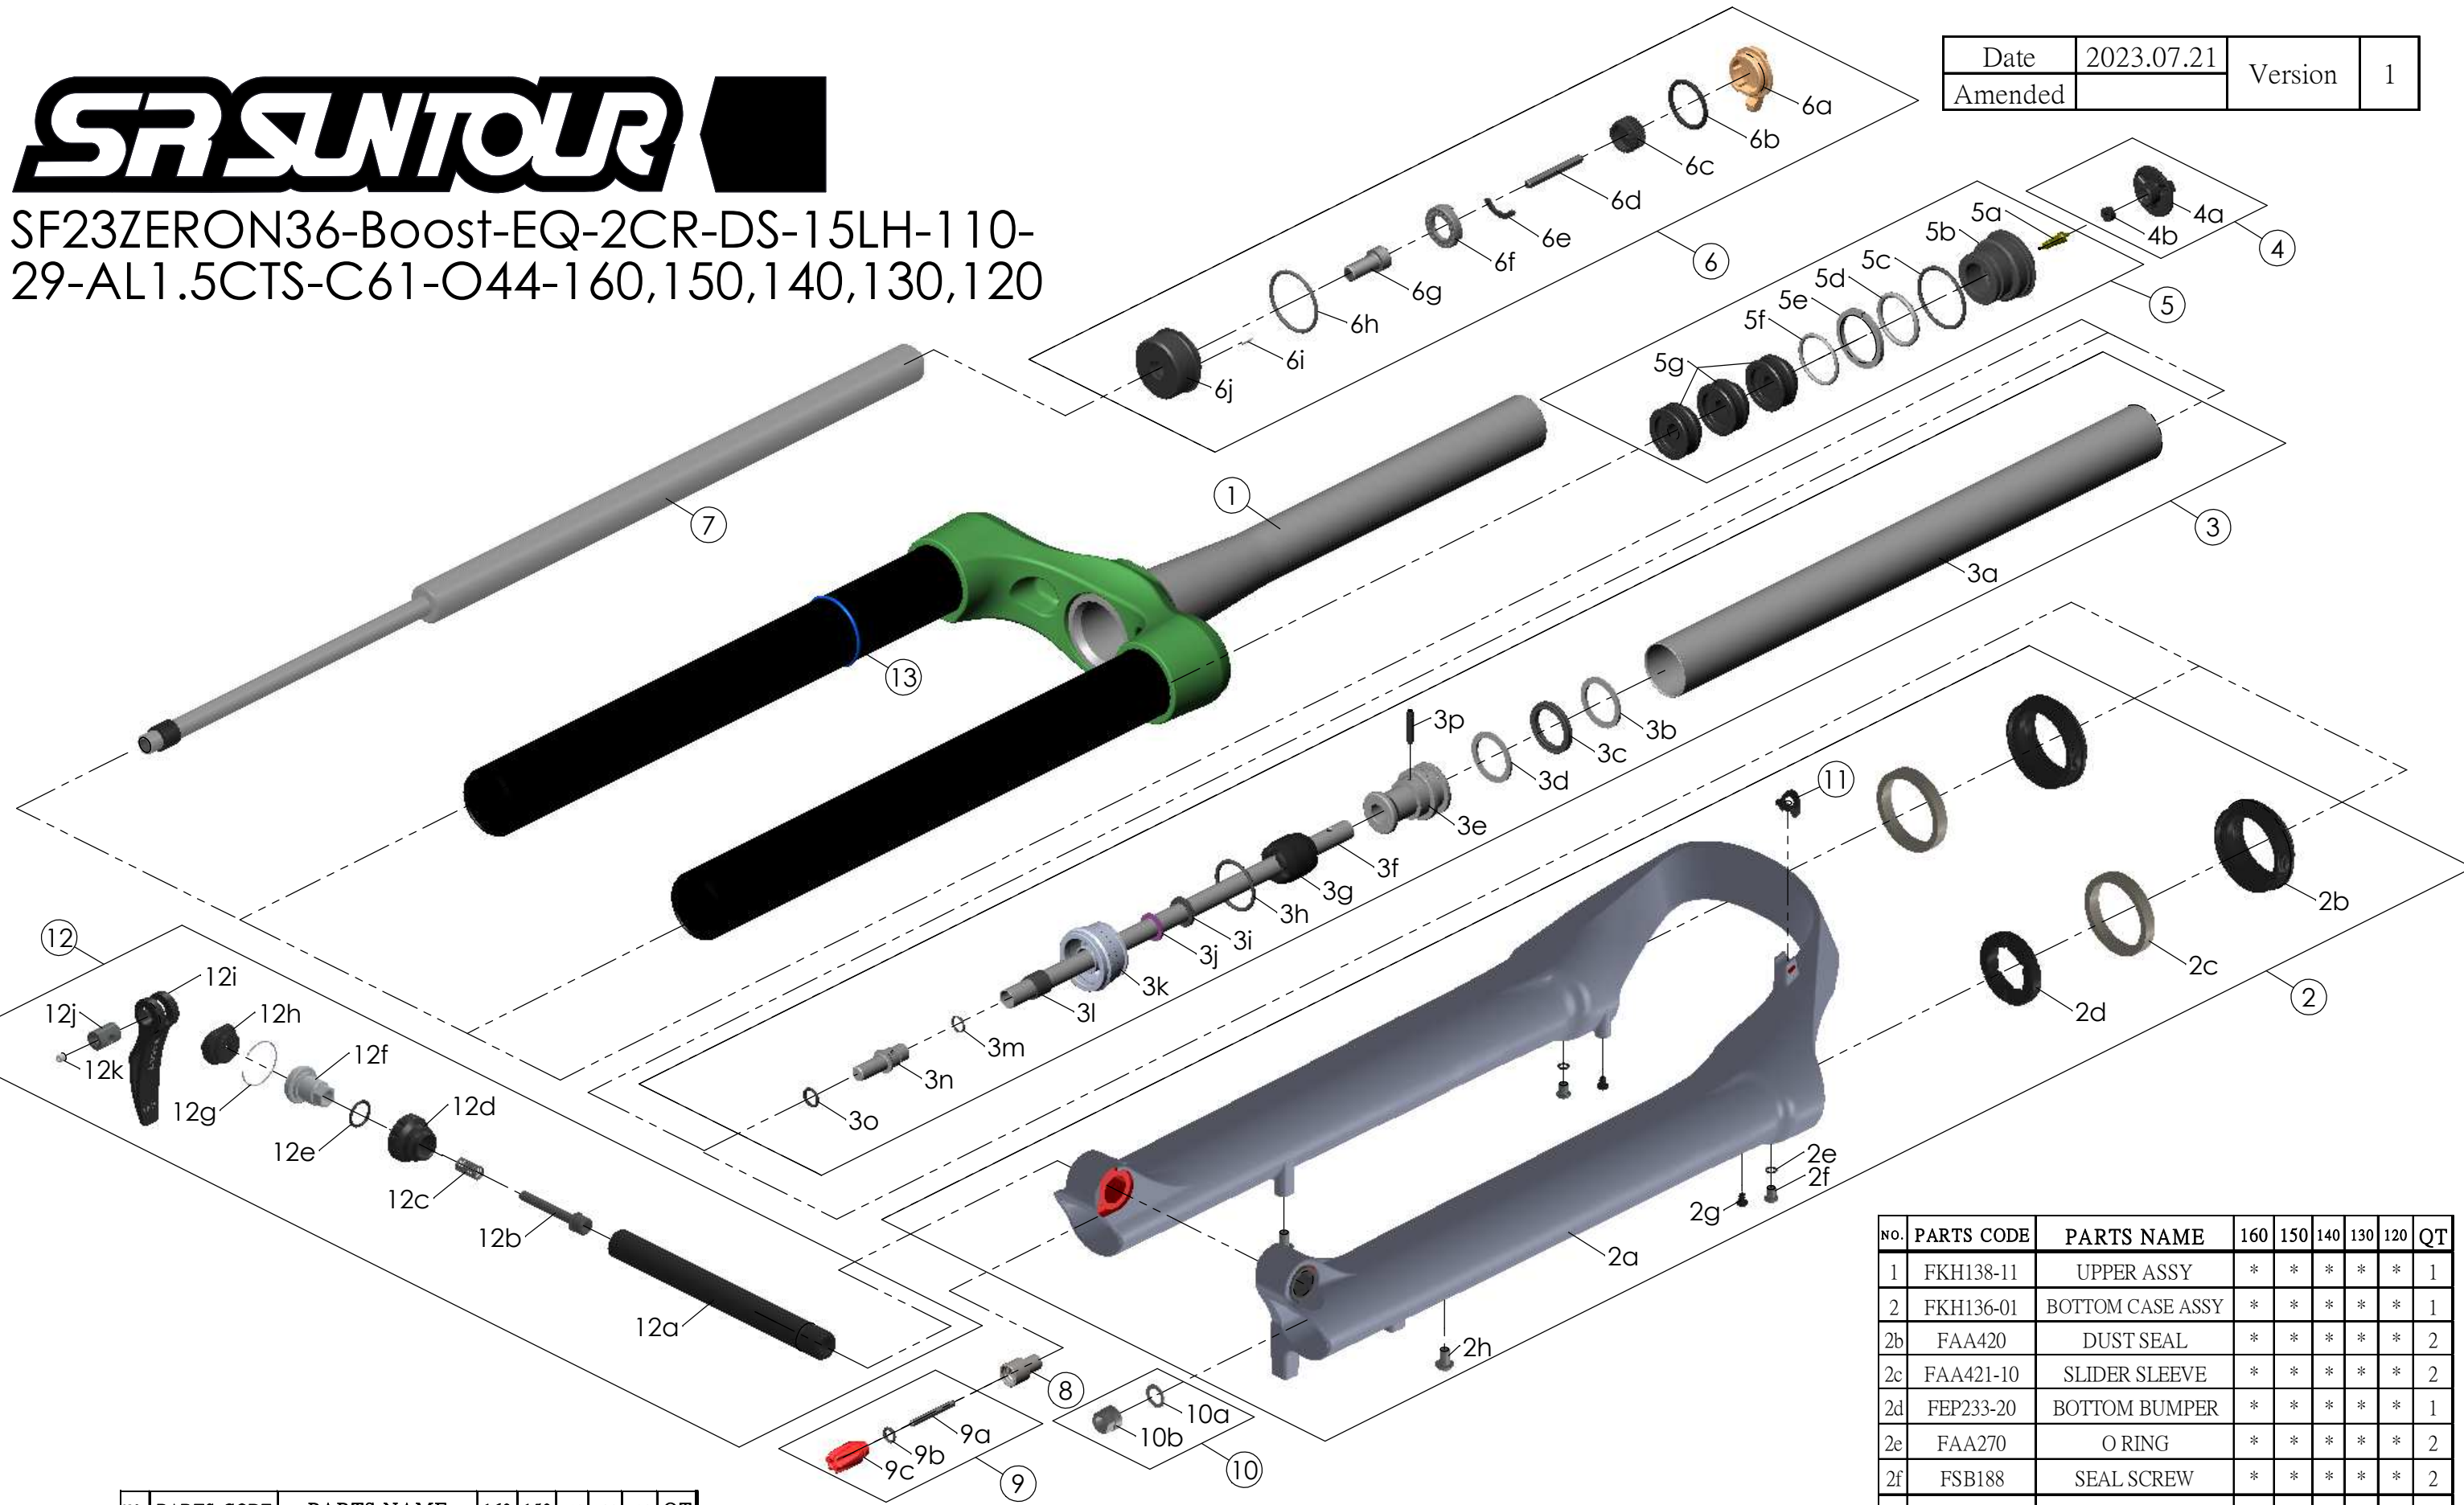

SF23ZERON36-Boost-EQ-2CR-DS-15LH-110-29-AL1.5CTS-C61-O44-160,150,140,130,120

Date	2023.07.21	Version	1
Amended			

NO.	PARTS CODE	PARTS NAME	160	150	140	130	120	QT
7	FUN200-65	LOR UNIT	*	*	*	*	*	1
8	FSB058	DAMPER FIXING BOLT	*	*	*	*	*	1
9	FKA004-22	DAMPER KNOB ASSY	*	*	*	*	*	1
10	FKA063-03	FIXING NUT SET	*	*	*	*	*	1
11	FEG034	CABLE CLIP	*	*	*	*	*	1
12	FKA116-02	15LH-110 AXLE SET	*	*	*	*	*	1
13	FAA397-40	O RING	*	*	*	*	*	1

NO.	PARTS CODE	PARTS NAME	160	150	140	130	120	QT
5f	FEG270-10	VOLUME REDUCER	*	*	*	*	*	3
6	FKE526-28	LO TOP CAP ASSY	*	*	*	*	*	1

NO.	PARTS CODE	PARTS NAME	160	150	140	130	120	QT
5	FKE594	AIR CAP ASSY	*	*	*	*	*	1
	FKE594-10		*	*	*	*		
	FKE594-20		*	*	*	*		
	FKE594-30		*	*	*	*		
	FKE594-40		*	*	*	*		

NO.	PARTS CODE	PARTS NAME	160	150	140	130	120	QT
1	FKH138-11	UPPER ASSY	*	*	*	*	*	1
2	FKH136-01	BOTTOM CASE ASSY	*	*	*	*	*	1
2b	FAA420	DUST SEAL	*	*	*	*	*	2
2c	FAA421-10	SLIDER SLEEVE	*	*	*	*	*	2
2d	FEP233-20	BOTTOM BUMPER	*	*	*	*	*	1
2e	FAA270	O RING	*	*	*	*	*	2
2f	FSB188	SEAL SCREW	*	*	*	*	*	2
2g	FAA200-10	MOUNT CAP	*	*	*	*	*	2
2h	FSB203	FIXING BOLT	*	*	*	*	*	2
3	FKE579-05	AIR CYLINDER ASSY	*	*	*	*	*	1
	FKE579-15		*	*	*	*		
	FKE579-25		*	*	*	*		
	FKE579-35		*	*	*	*		
	FKE579-45		*	*	*	*		
4	FKE595	VALVE CAP ASSY	*	*	*	*	*	1