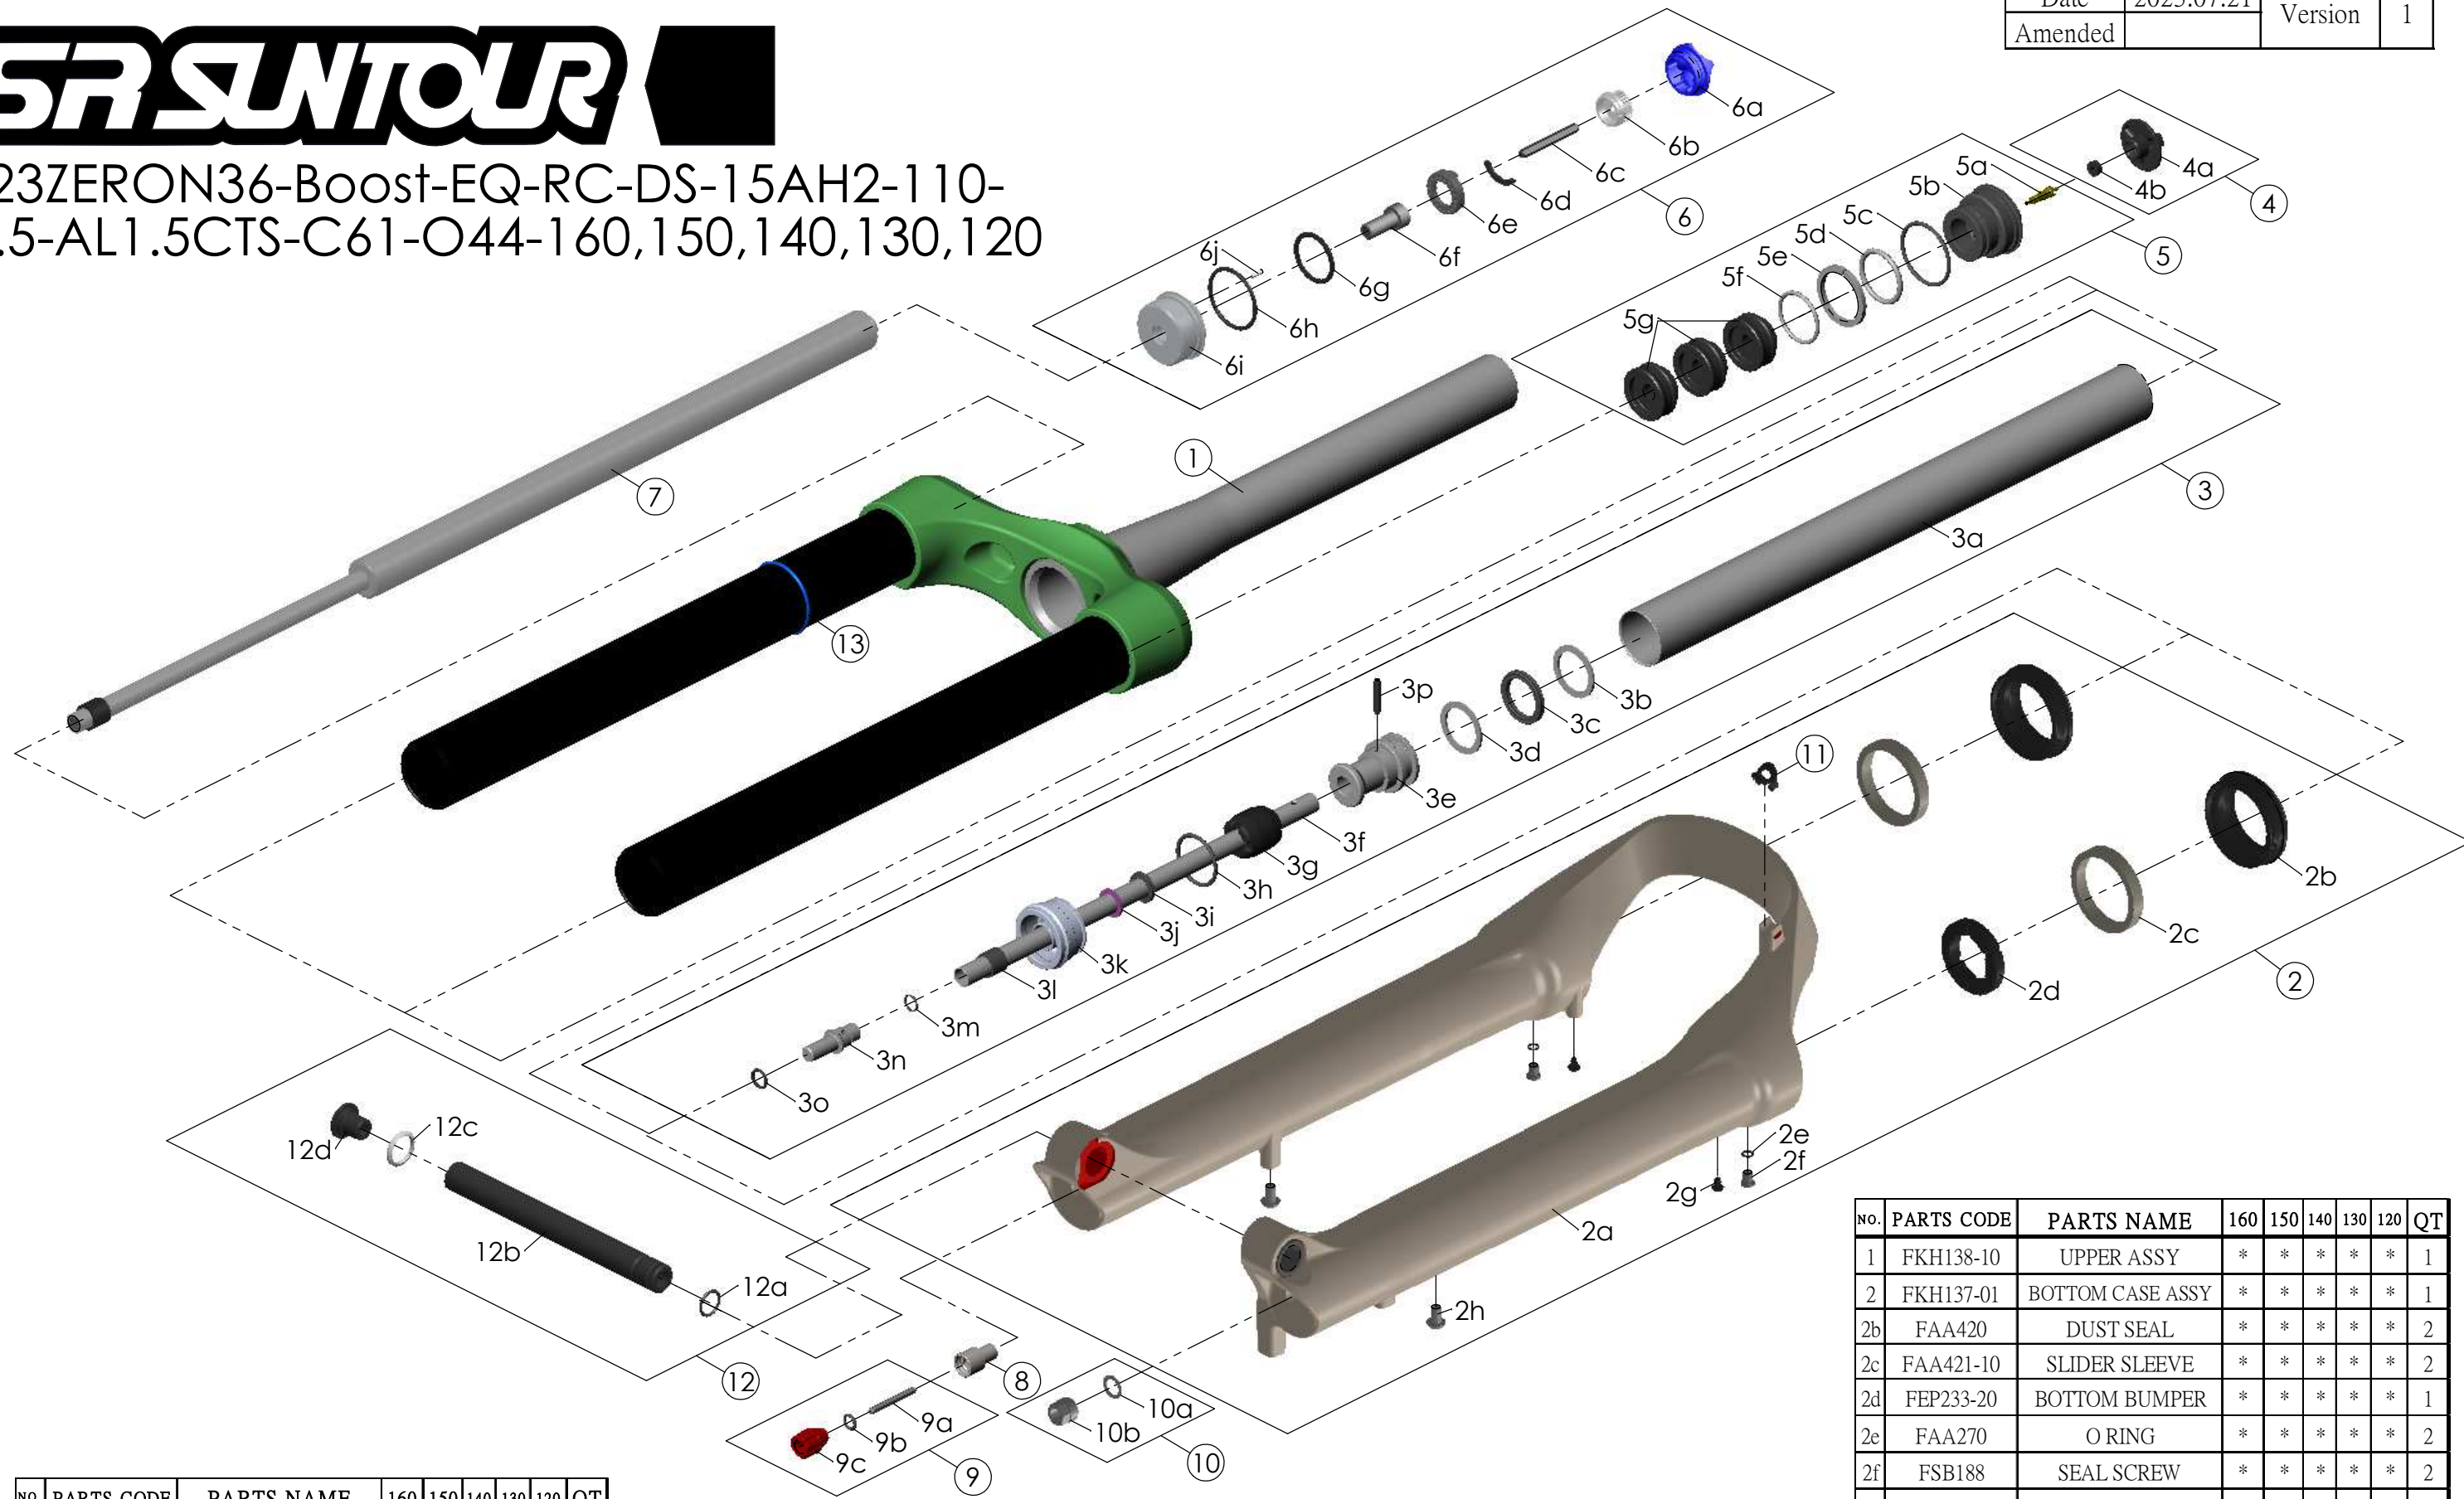

SF23ZERON36-Boost-EQ-RC-DS-15AH2-110-27.5-AL1.5CTS-C61-O44-160,150,140,130,120

Date	2023.07.21	Version	1
Amended			

No.	PARTS CODE	PARTS NAME	160	150	140	130	120	QT
7	FUN180-65	RC UNIT	*	*	*	*	*	1
8	FSB058	DAMPER FIXING BOLT	*	*	*	*	*	1
9	FKA004-30	REBOUND KNOB ASSY	*	*	*	*	*	1
10	FKA063-03	FIXING NUT SET	*	*	*	*	*	1
11	FEG034	CABLE CLIP	*	*	*	*	*	1
12	FKA117-00	15AH2-110 THRU AXLE SET	*	*	*	*	*	1
13	FAA397-40	O RING	*	*	*	*	*	1

No.	PARTS CODE	PARTS NAME	160	150	140	130	120	QT
5g	FEG270-10	VOLUME REDUCER	*	*	*	*	*	3
6	FKE576-02	RC KNOB ASSY	*	*	*	*	*	1

No.	PARTS CODE	PARTS NAME	160	150	140	130	120	QT
5	FKE594	AIR CAP ASSY	*	*	*	*	*	1
	FKE594-10							
	FKE594-20			*				
	FKE594-30				*			
	FKE594-40					*		

No.	PARTS CODE	PARTS NAME	160	150	140	130	120	QT
1	FKH138-10	UPPER ASSY	*	*	*	*	*	1
2	FKH137-01	BOTTOM CASE ASSY	*	*	*	*	*	1
2b	FAA420	DUST SEAL	*	*	*	*	*	2
2c	FAA421-10	SLIDER SLEEVE	*	*	*	*	*	2
2d	FEP233-20	BOTTOM BUMPER	*	*	*	*	*	1
2e	FAA270	O RING	*	*	*	*	*	2
2f	FSB188	SEAL SCREW	*	*	*	*	*	2
2g	FAA200-10	MOUNT CAP	*	*	*	*	*	2
2h	FSB203	FIXING BOLT	*	*	*	*	*	2
3	FKE579-05	AIR CYLINDER ASSY	*	*	*	*	*	1
	FKE579-15			*				
	FKE579-25				*			
	FKE579-35					*		
	FKE579-45					*		
4	FKE595	VALVE CAP ASSY	*	*	*	*	*	1