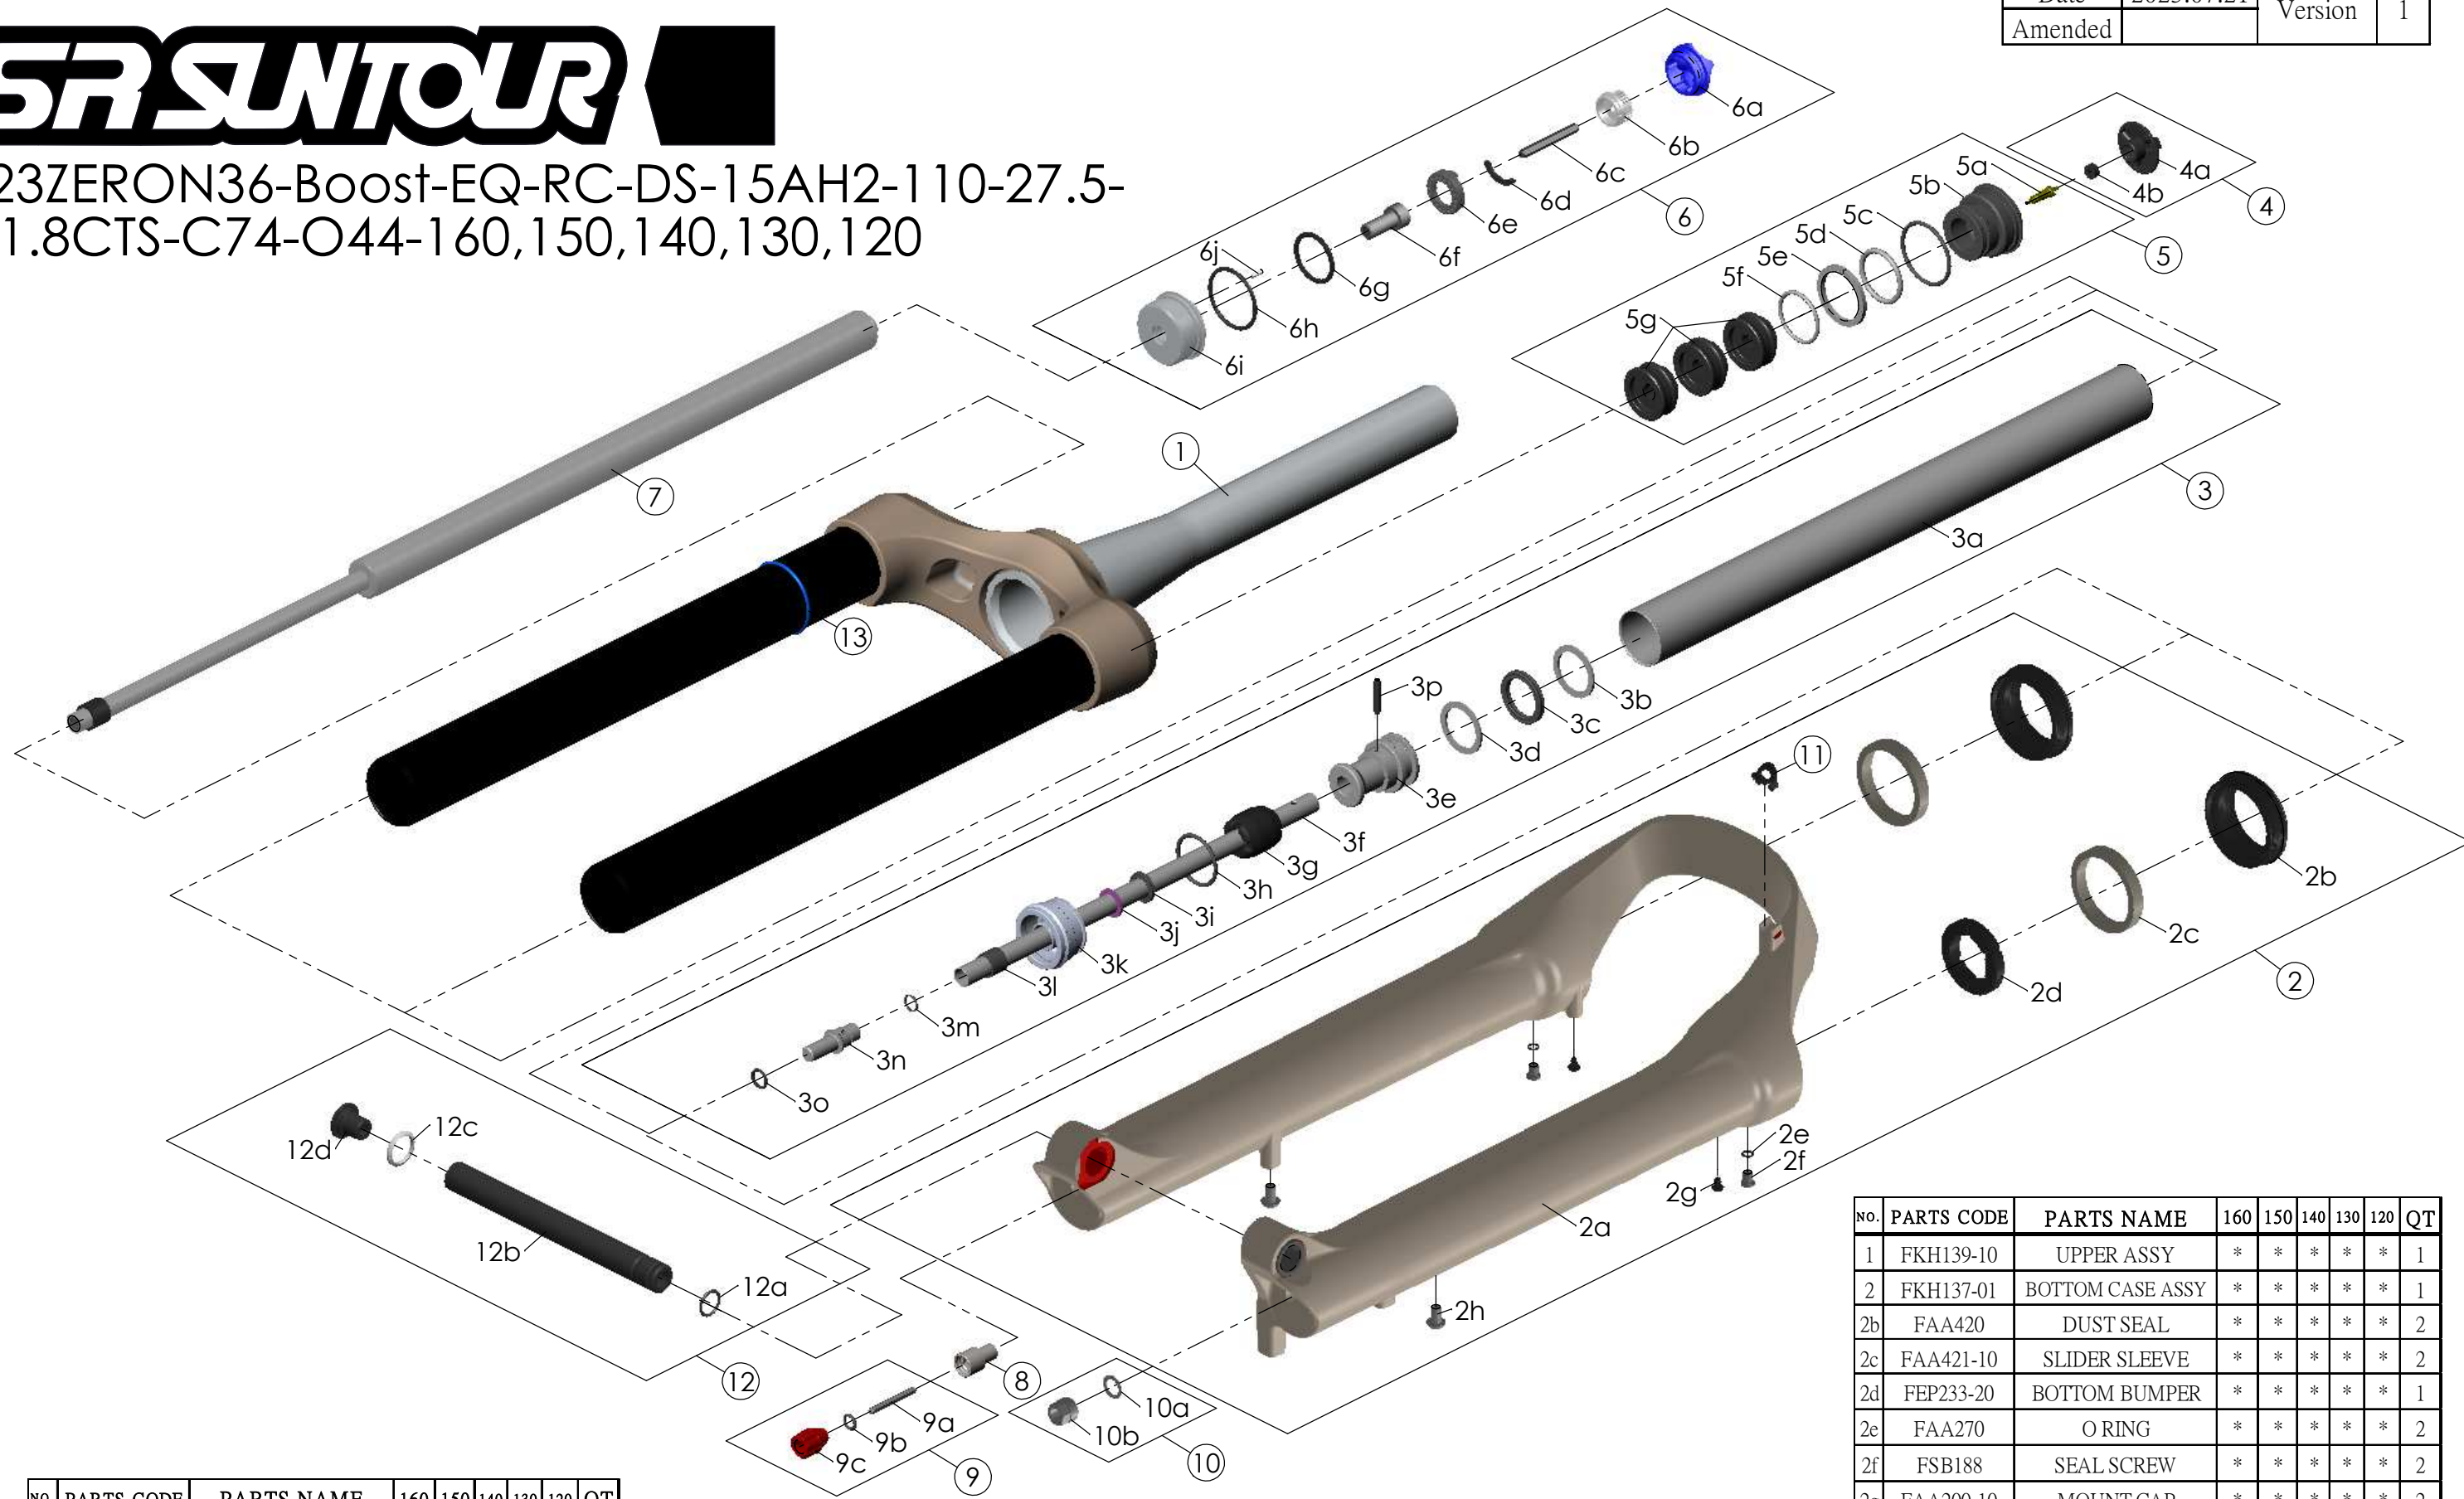

SF23ZERON36-Boost-EQ-RC-DS-15AH2-110-27.5-
AL1.8CTS-C74-O44-160,150,140,130,120

Date	2023.07.21	Version	1
Amended			

NO.	PARTS CODE	PARTS NAME	160	150	140	130	120	QT
7	FUN180-65	RC UNIT	*	*	*	*	*	1
8	FSB058	DAMPER FIXING BOLT	*	*	*	*	*	1
9	FKA004-30	REBOUND KNOB ASSY	*	*	*	*	*	1
10	FKA063-03	FIXING NUT SET	*	*	*	*	*	1
11	FEG034	CABLE CLIP	*	*	*	*	*	1
12	FKA117-00	15AH2-110 THRU AXLE SET	*	*	*	*	*	1
13	FAA397-40	O RING	*	*	*	*	*	1

NO.	PARTS CODE	PARTS NAME	160	150	140	130	120	QT
5g	FEG270-10	VOLUME REDUCER	*	*	*	*	*	3
				*				4
					*			5
						*		6
							*	7
6	FKE576-02	RC KNOB ASSY	*	*	*	*	*	1

NO.	PARTS CODE	PARTS NAME	160	150	140	130	120	QT
5	FKE594	AIR CAP ASSY	*	*	*	*	*	1
	FKE594-10			*				
	FKE594-20				*			
	FKE594-30					*		
	FKE594-40						*	

NO.	PARTS CODE	PARTS NAME	160	150	140	130	120	QT
1	FKH139-10	UPPER ASSY	*	*	*	*	*	1
2	FKH137-01	BOTTOM CASE ASSY	*	*	*	*	*	1
2b	FAA420	DUST SEAL	*	*	*	*	*	2
2c	FAA421-10	SLIDER SLEEVE	*	*	*	*	*	2
2d	FEP233-20	BOTTOM BUMPER	*	*	*	*	*	1
2e	FAA270	O RING	*	*	*	*	*	2
2f	FSB188	SEAL SCREW	*	*	*	*	*	2
2g	FAA200-10	MOUNT CAP	*	*	*	*	*	2
2h	FSB203	FIXING BOLT	*	*	*	*	*	2
3	FKE579-05	AIR CYLINDER ASSY	*	*	*	*	*	1
	FKE579-15			*				
	FKE579-25				*			
	FKE579-35					*		
	FKE579-45						*	
4	FKE595	VALVE CAP ASSY	*	*	*	*	*	1