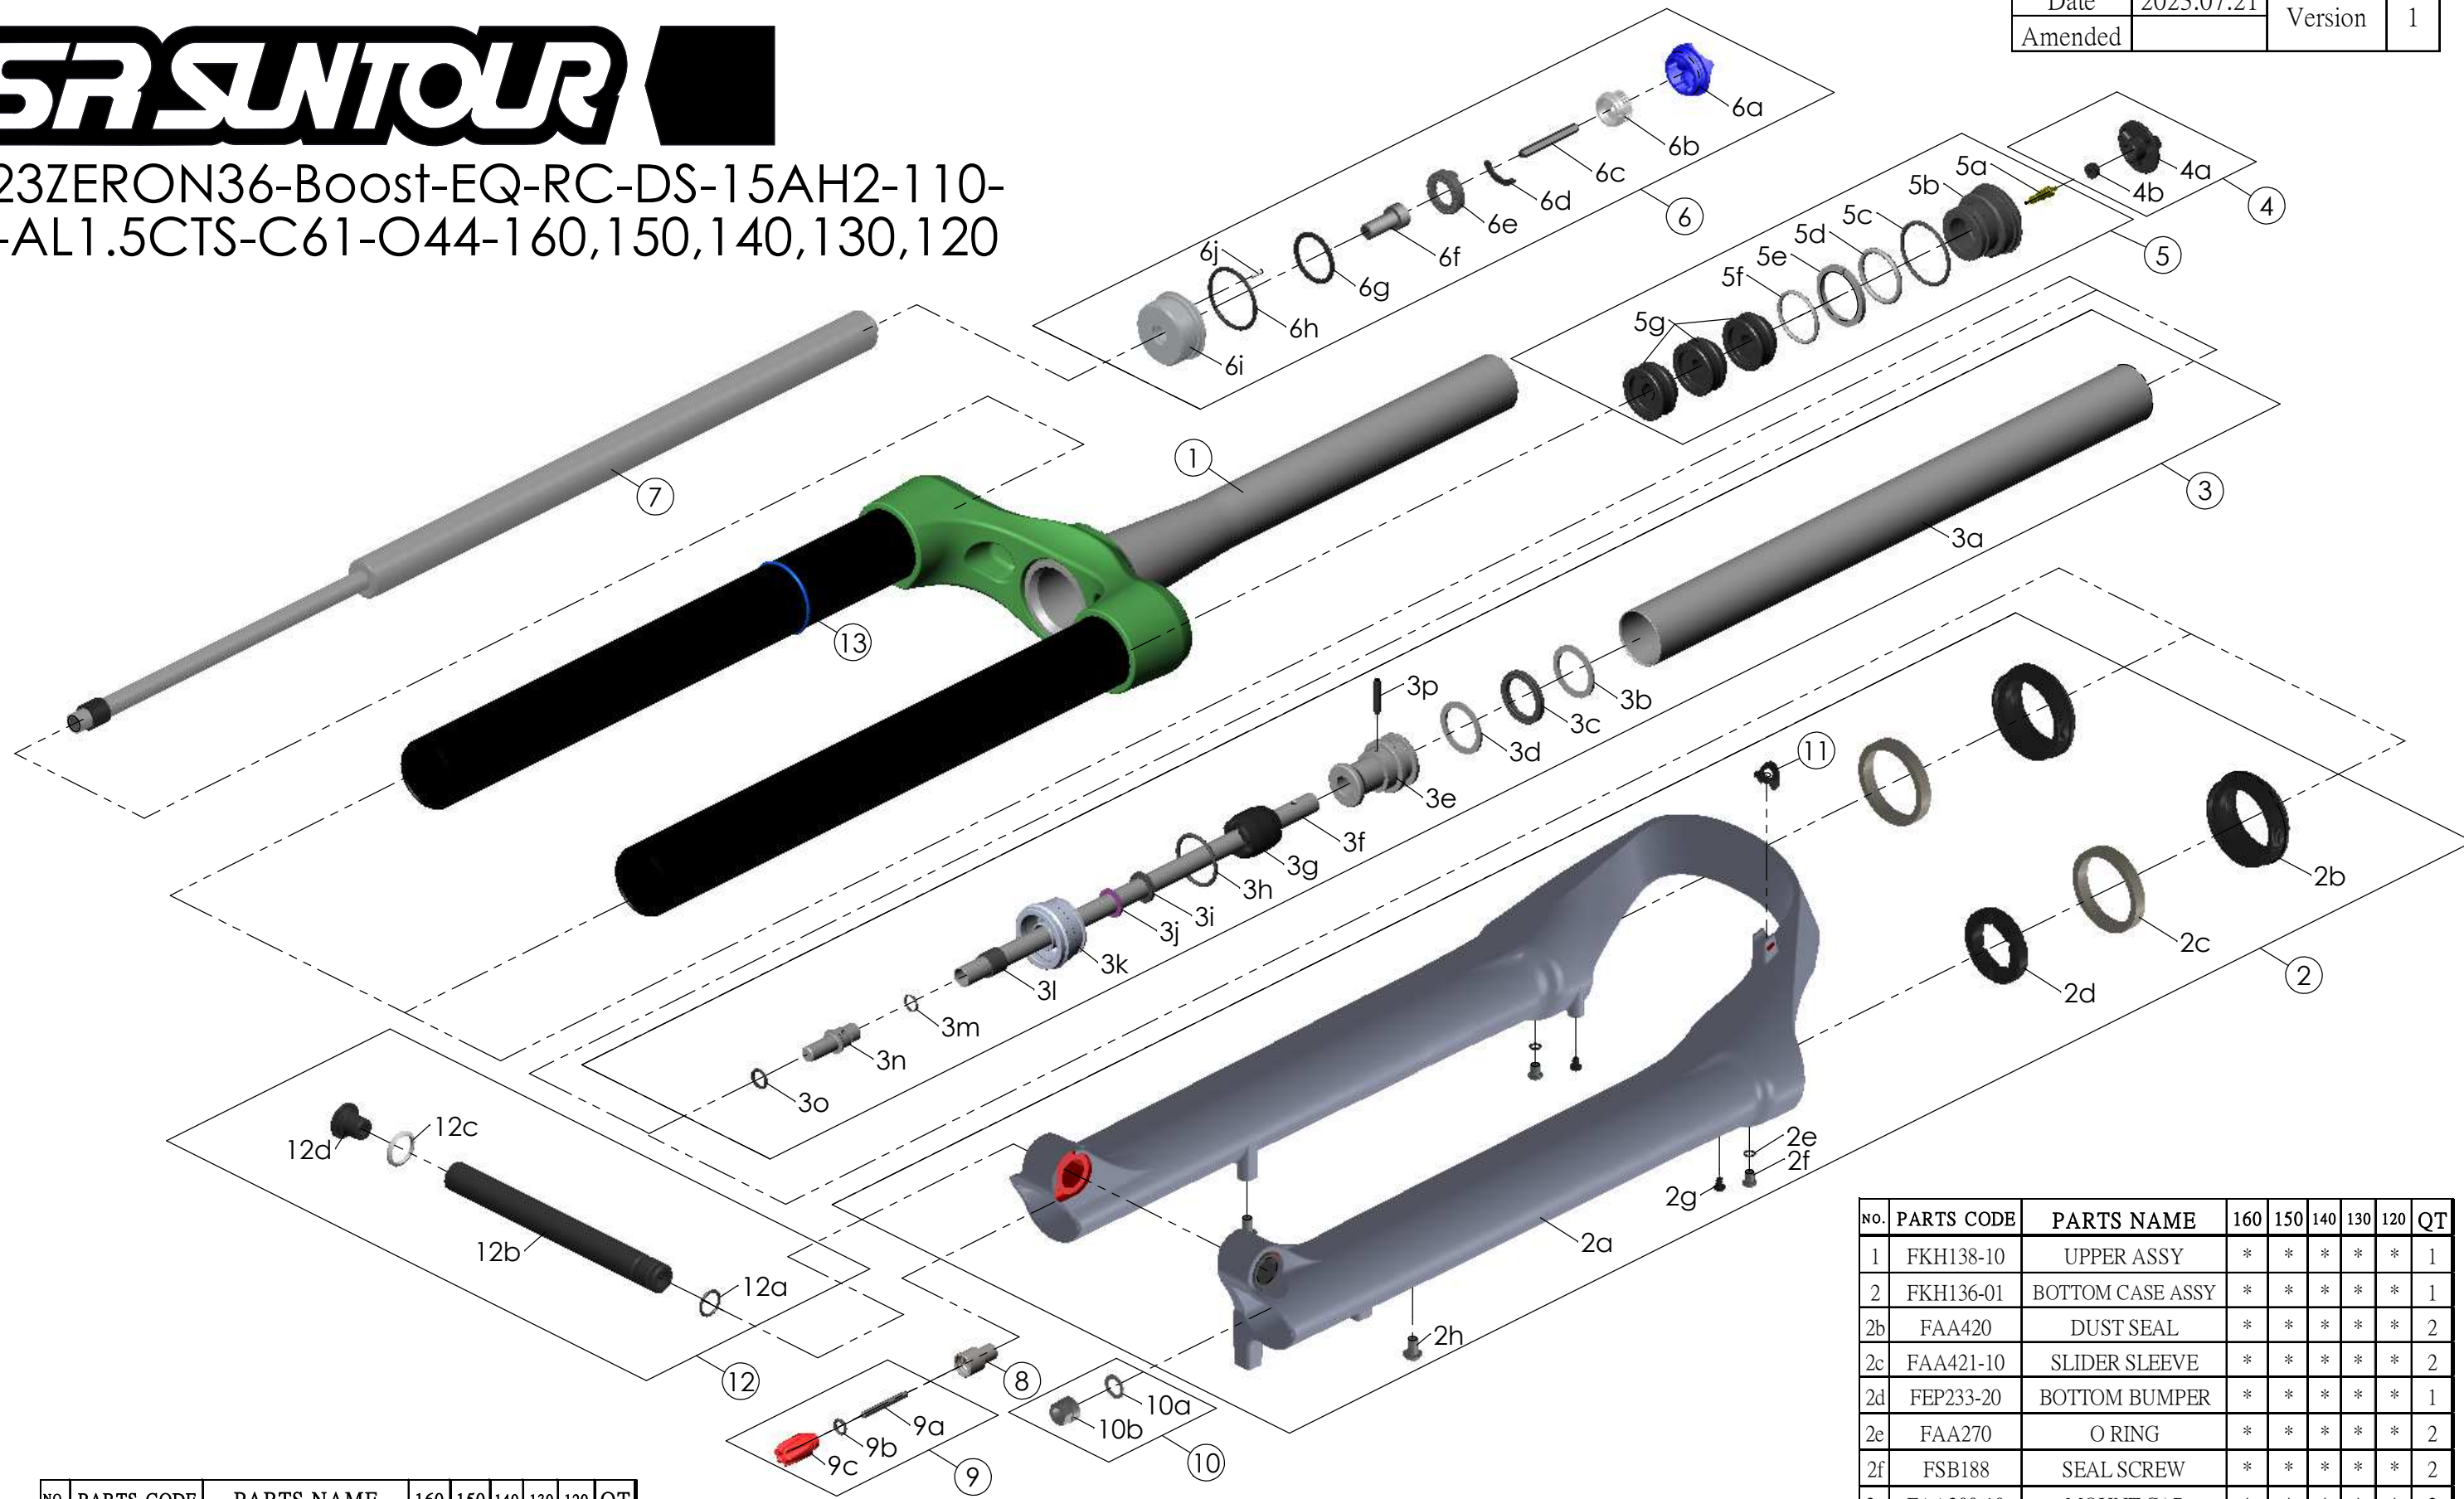

SF23ZERON36-Boost-EQ-RC-DS-15AH2-110-29-AL1.5CTS-C61-O44-160,150,140,130,120

Date	2023.07.21	Version	1
Amended			

NO.	PARTS CODE	PARTS NAME	160	150	140	130	120	QT
7	FUN180-65	RC UNIT	*	*	*	*	*	1
8	FSB058	DAMPER FIXING BOLT	*	*	*	*	*	1
9	FKA004-22	DAMPER KNOB ASSY	*	*	*	*	*	1
10	FKA063-03	FIXING NUT SET	*	*	*	*	*	1
11	FEG034	CABLE CLIP	*	*	*	*	*	1
12	FKA117-00	15AH2-110 THRU AXLE SET	*	*	*	*	*	1
13	FAA397-40	O RING	*	*	*	*	*	1

NO.	PARTS CODE	PARTS NAME	160	150	140	130	120	QT
			*					3
				*				4
5f	FEG270-10	VOLUME REDUCER			*			5
						*		6
							*	7
6	FKE576-02	RC KNOB ASSY	*	*	*	*	*	1

NO.	PARTS CODE	PARTS NAME	160	150	140	130	120	QT
	FKE594		*					
	FKE594-10			*				
5	FKE594-20	AIR CAP ASSY			*			1
	FKE594-30					*		
	FKE594-40						*	

NO.	PARTS CODE	PARTS NAME	160	150	140	130	120	QT
1	FKH138-10	UPPER ASSY	*	*	*	*	*	1
2	FKH136-01	BOTTOM CASE ASSY	*	*	*	*	*	1
2b	FAA420	DUST SEAL	*	*	*	*	*	2
2c	FAA421-10	SLIDER SLEEVE	*	*	*	*	*	2
2d	FEP233-20	BOTTOM BUMPER	*	*	*	*	*	1
2e	FAA270	O RING	*	*	*	*	*	2
2f	FSB188	SEAL SCREW	*	*	*	*	*	2
2g	FAA200-10	MOUNT CAP	*	*	*	*	*	2
2h	FSB203	FIXING BOLT	*	*	*	*	*	2
	FKE579-05		*					
	FKE579-15			*				
3	FKE579-25	AIR CYLINDER ASSY			*			1
	FKE579-35					*		
	FKE579-45						*	
4	FKE595	VALVE CAP ASSY	*	*	*	*	*	1