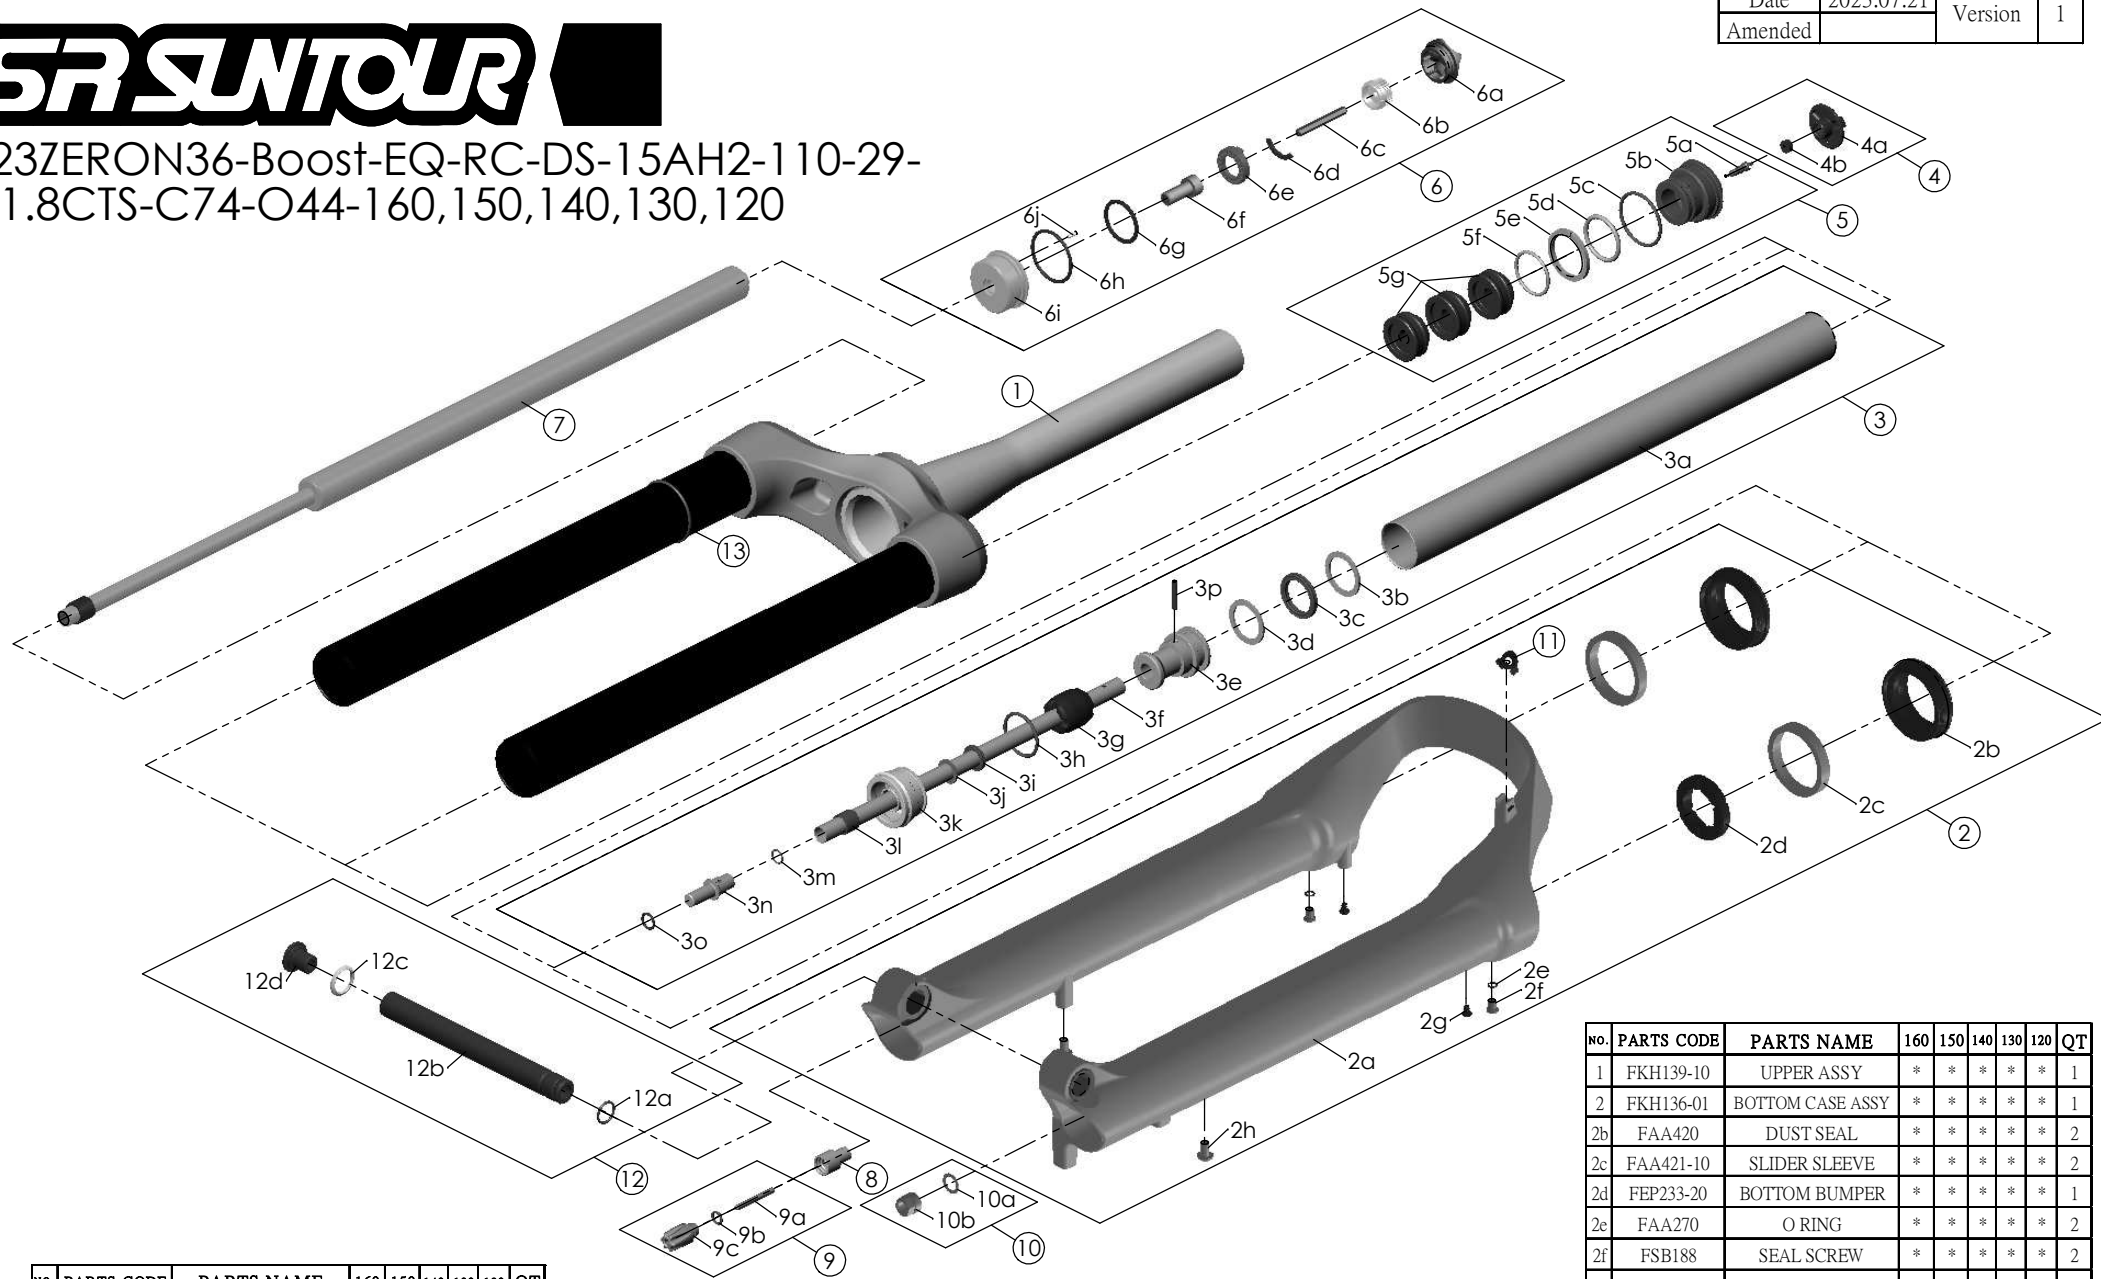

SF23ZERON36-Boost-EQ-RC-DS-15AH2-110-29-  
AL1.8CTS-C74-O44-160,150,140,130,120

Date	2023.07.21	Version	1
Amended			

NO.	PARTS CODE	PARTS NAME	160	150	140	130	120	QT
7	FUN180-65	RC UNIT	*	*	*	*	*	1
8	FSB058	DAMPER FIXING BOLT	*	*	*	*	*	1
9	FKA004-22	DAMPER KNOB ASSY	*	*	*	*	*	1
10	FKA063-03	FIXING NUT SET	*	*	*	*	*	1
11	FEG034	CABLE CLIP	*	*	*	*	*	1
12	FKA117-00	15AH2-110 THRU AXLE SET	*	*	*	*	*	1
13	FAA397-40	O RING	*	*	*	*	*	1

NO.	PARTS CODE	PARTS NAME	160	150	140	130	120	QT
5f	FEG270-10	VOLUME REDUCER	*	*	*	*	*	3
				*				4
					*			5
						*		6
							*	7
6	FKE576-02	RC KNOB ASSY	*	*	*	*	*	1

NO.	PARTS CODE	PARTS NAME	160	150	140	130	120	QT
5	FKE594	AIR CAP ASSY	*					1
	FKE594-10			*				
	FKE594-20				*			
	FKE594-30					*		
	FKE594-40						*	

NO.	PARTS CODE	PARTS NAME	160	150	140	130	120	QT
1	FKH139-10	UPPER ASSY	*	*	*	*	*	1
2	FKH136-01	BOTTOM CASE ASSY	*	*	*	*	*	1
2b	FAA420	DUST SEAL	*	*	*	*	*	2
2c	FAA421-10	SLIDER SLEEVE	*	*	*	*	*	2
2d	FEP233-20	BOTTOM BUMPER	*	*	*	*	*	1
2e	FAA270	O RING	*	*	*	*	*	2
2f	FSB188	SEAL SCREW	*	*	*	*	*	2
2g	FAA200-10	MOUNT CAP	*	*	*	*	*	2
2h	FSB203	FIXING BOLT	*	*	*	*	*	2
3	FKE579-05	AIR CYLINDER ASSY	*					1
	FKE579-15			*				
	FKE579-25				*			
	FKE579-35					*		
	FKE579-45						*	
4	FKE595	VALVE CAP ASSY	*	*	*	*	*	1