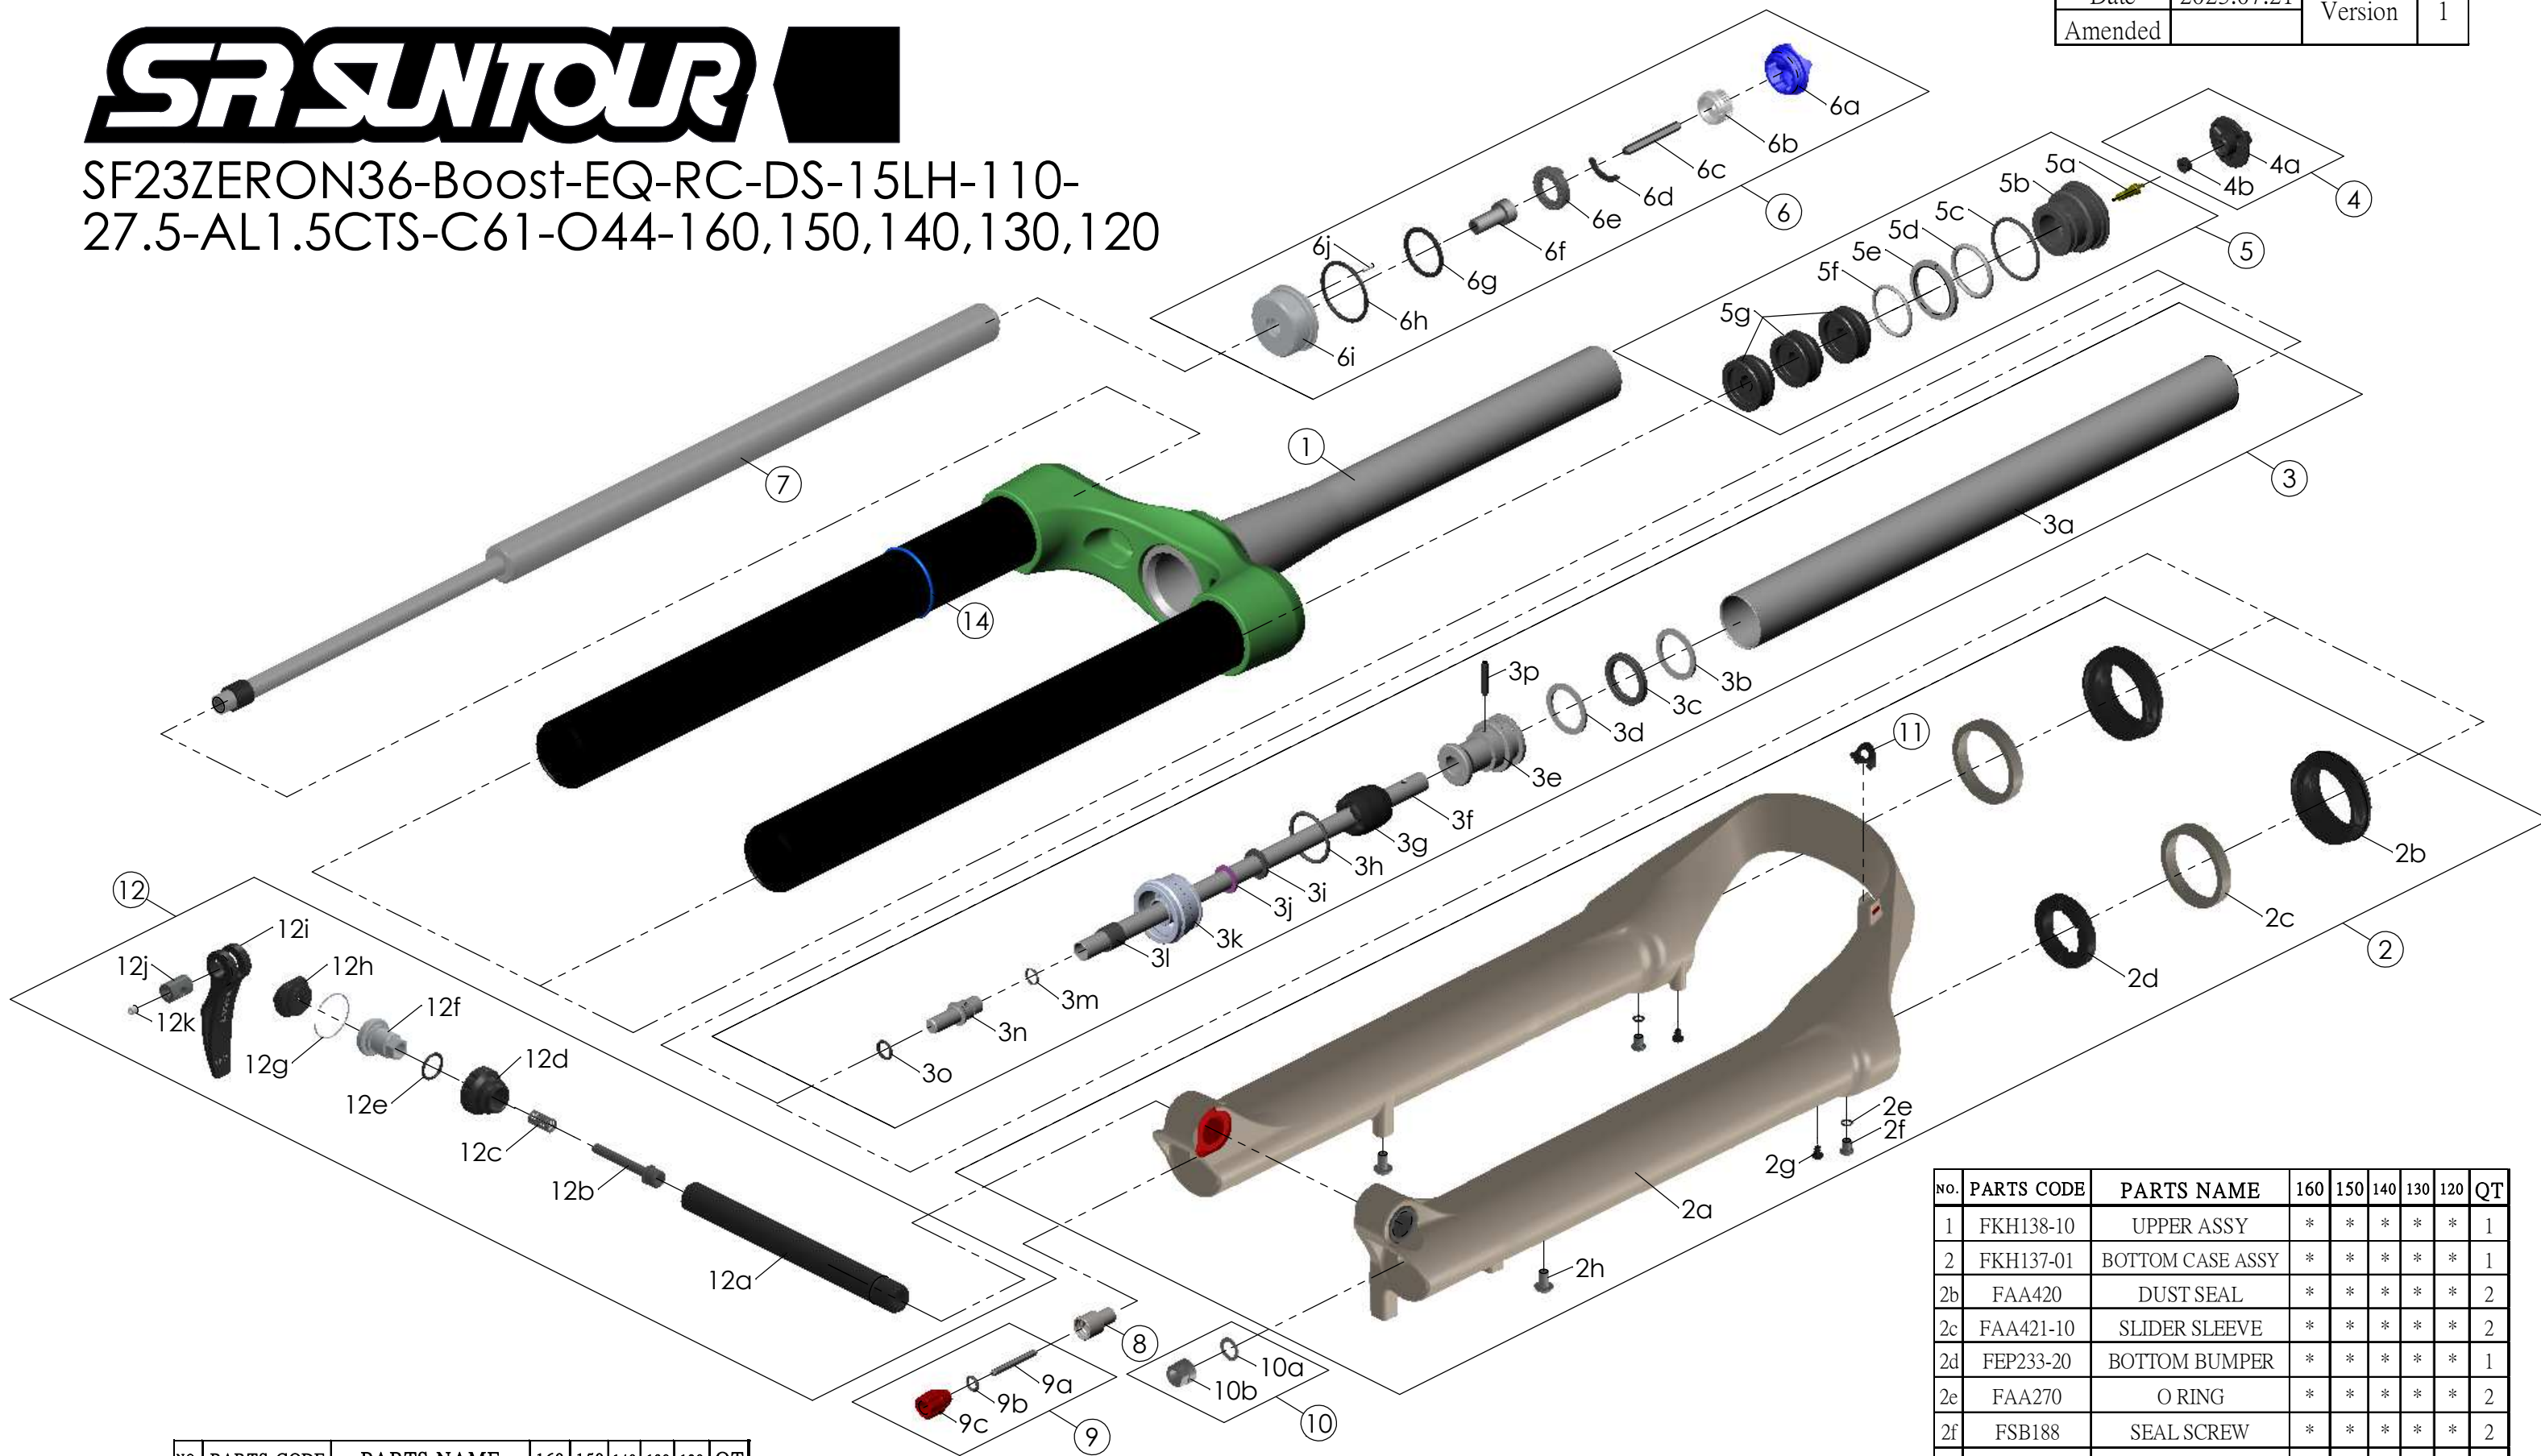

SF23ZERON36-Boost-EQ-RC-DS-15LH-110-27.5-AL1.5CTS-C61-O44-160,150,140,130,120

Date	2023.07.21	Version	1
Amended			

NO.	PARTS CODE	PARTS NAME	160	150	140	130	120	QT
7	FUN180-65	RC UNIT	*	*	*	*	*	1
8	FSB058	DAMPER FIXING BOLT	*	*	*	*	*	1
9	FKA004-30	REBOUND KNOB ASSY	*	*	*	*	*	1
10	FKA063-03	FIXING NUT SET	*	*	*	*	*	1
11	FEG034	CABLE CLIP	*	*	*	*	*	1
12	FKA116-02	15LH-110 AXLE SET	*	*	*	*	*	1
13	FAA397-40	O RING	*	*	*	*	*	1

NO.	PARTS CODE	PARTS NAME	160	150	140	130	120	QT
5g	FEG270-10	VOLUME REDUCER	*	*	*	*	*	3
6	FKE576-02	RC KNOB ASSY	*	*	*	*	*	1

NO.	PARTS CODE	PARTS NAME	160	150	140	130	120	QT
5	FKE594	AIR CAP ASSY	*	*	*	*	*	1
	FKE594-10							
	FKE594-20					*	*	
	FKE594-30					*	*	
	FKE594-40					*	*	

NO.	PARTS CODE	PARTS NAME	160	150	140	130	120	QT
1	FKH138-10	UPPER ASSY	*	*	*	*	*	1
2	FKH137-01	BOTTOM CASE ASSY	*	*	*	*	*	1
2b	FAA420	DUST SEAL	*	*	*	*	*	2
2c	FAA421-10	SLIDER SLEEVE	*	*	*	*	*	2
2d	FEP233-20	BOTTOM BUMPER	*	*	*	*	*	1
2e	FAA270	O RING	*	*	*	*	*	2
2f	FSB188	SEAL SCREW	*	*	*	*	*	2
2g	FAA200-10	MOUNT CAP	*	*	*	*	*	2
2h	FSB203	FIXING BOLT	*	*	*	*	*	2
3	FKE579-05	AIR CYLINDER ASSY	*	*	*	*	*	1
	FKE579-15							
	FKE579-25				*	*	*	
	FKE579-35				*	*	*	
	FKE579-45				*	*	*	
4	FKE595	VALVE CAP ASSY	*	*	*	*	*	1