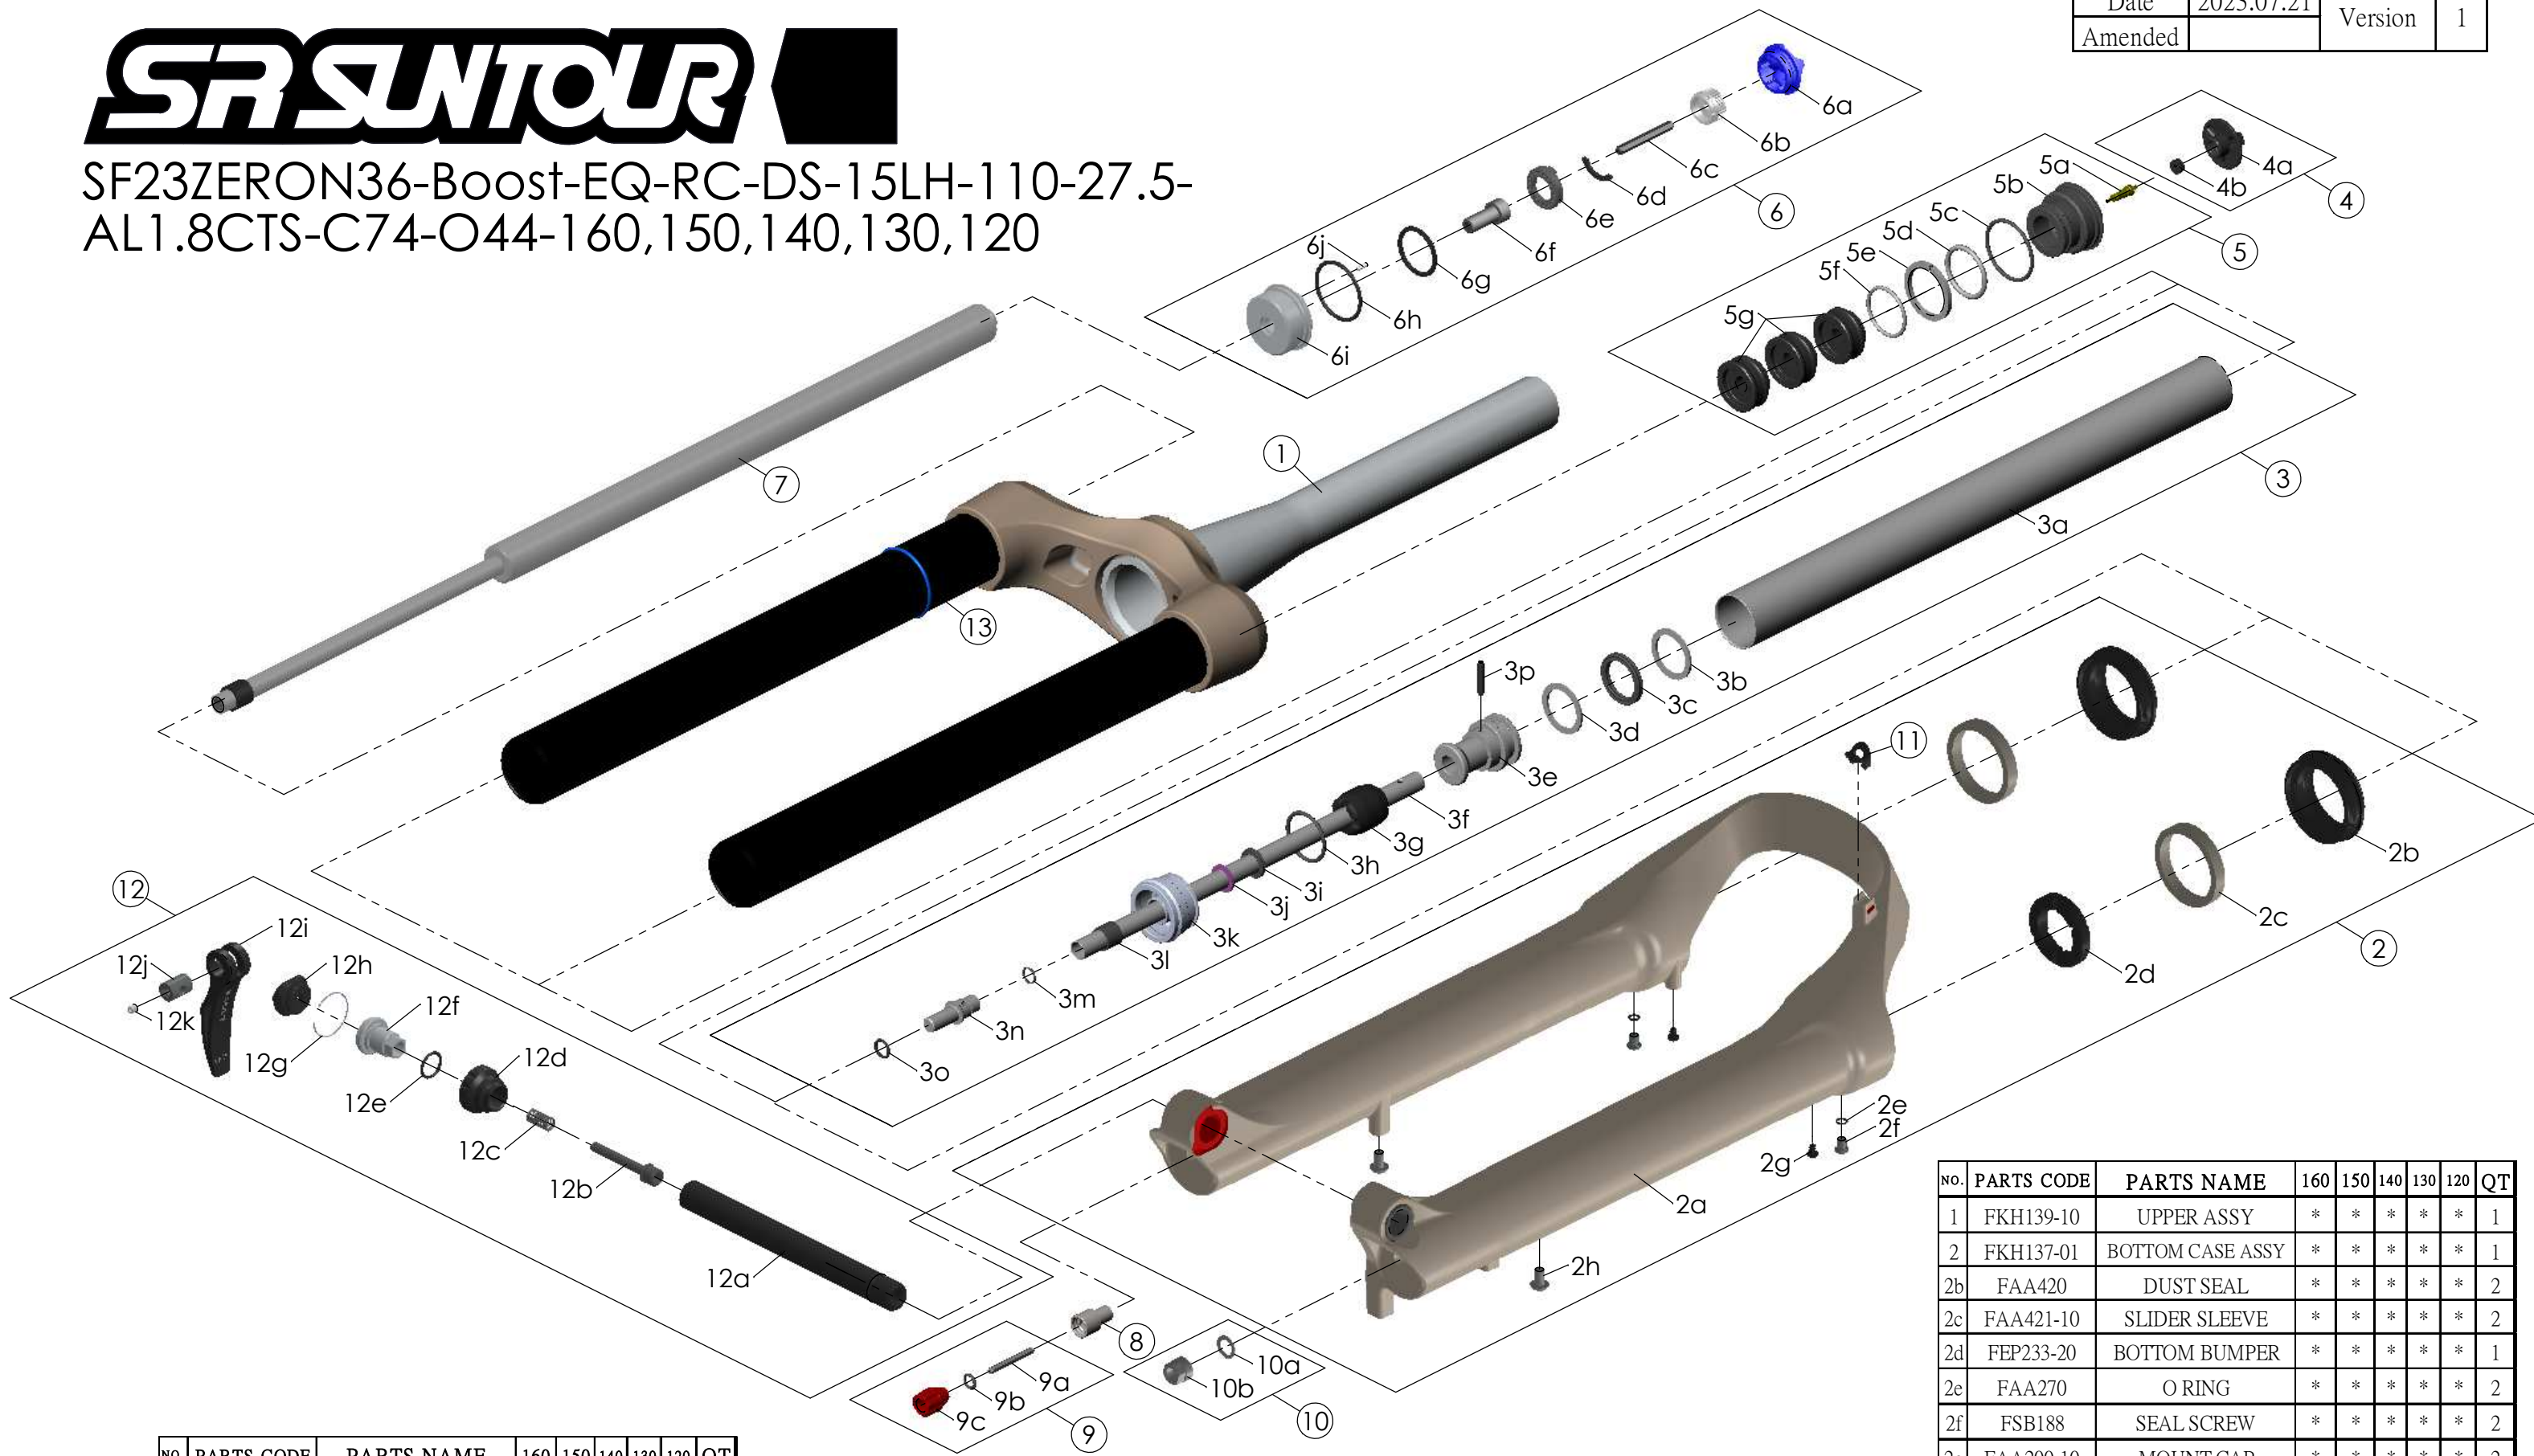

SF23ZERON36-Boost-EQ-RC-DS-15LH-110-27.5-
AL1.8CTS-C74-O44-160,150,140,130,120

Date	2023.07.21	Version	1
Amended			

NO.	PARTS CODE	PARTS NAME	160	150	140	130	120	QT
7	FUN180-65	RC UNIT	*	*	*	*	*	1
8	FSB058	DAMPER FIXING BOLT	*	*	*	*	*	1
9	FKA004-30	REBOUND KNOB ASSY	*	*	*	*	*	1
10	FKA063-03	FIXING NUT SET	*	*	*	*	*	1
11	FEG034	CABLE CLIP	*	*	*	*	*	1
12	FKA116-02	15LH-110 AXLE SET	*	*	*	*	*	1
13	FAA397-40	O RING	*	*	*	*	*	1

NO.	PARTS CODE	PARTS NAME	160	150	140	130	120	QT
			*					3
				*				4
5g	FEG270-10	VOLUME REDUCER			*			5
						*		6
							*	7
6	FKE576-02	RC KNOB ASSY	*	*	*	*	*	1

NO.	PARTS CODE	PARTS NAME	160	150	140	130	120	QT
	FKE594		*					
	FKE594-10			*				
5	FKE594-20	AIR CAP ASSY			*			1
	FKE594-30					*		
	FKE594-40						*	

NO.	PARTS CODE	PARTS NAME	160	150	140	130	120	QT
1	FKH139-10	UPPER ASSY	*	*	*	*	*	1
2	FKH137-01	BOTTOM CASE ASSY	*	*	*	*	*	1
2b	FAA420	DUST SEAL	*	*	*	*	*	2
2c	FAA421-10	SLIDER SLEEVE	*	*	*	*	*	2
2d	FEP233-20	BOTTOM BUMPER	*	*	*	*	*	1
2e	FAA270	O RING	*	*	*	*	*	2
2f	FSB188	SEAL SCREW	*	*	*	*	*	2
2g	FAA200-10	MOUNT CAP	*	*	*	*	*	2
2h	FSB203	FIXING BOLT	*	*	*	*	*	2
	FKE579-05		*					
	FKE579-15			*				
3	FKE579-25	AIR CYLINDER ASSY			*			1
	FKE579-35					*		
	FKE579-45						*	
4	FKE595	VALVE CAP ASSY	*	*	*	*	*	1