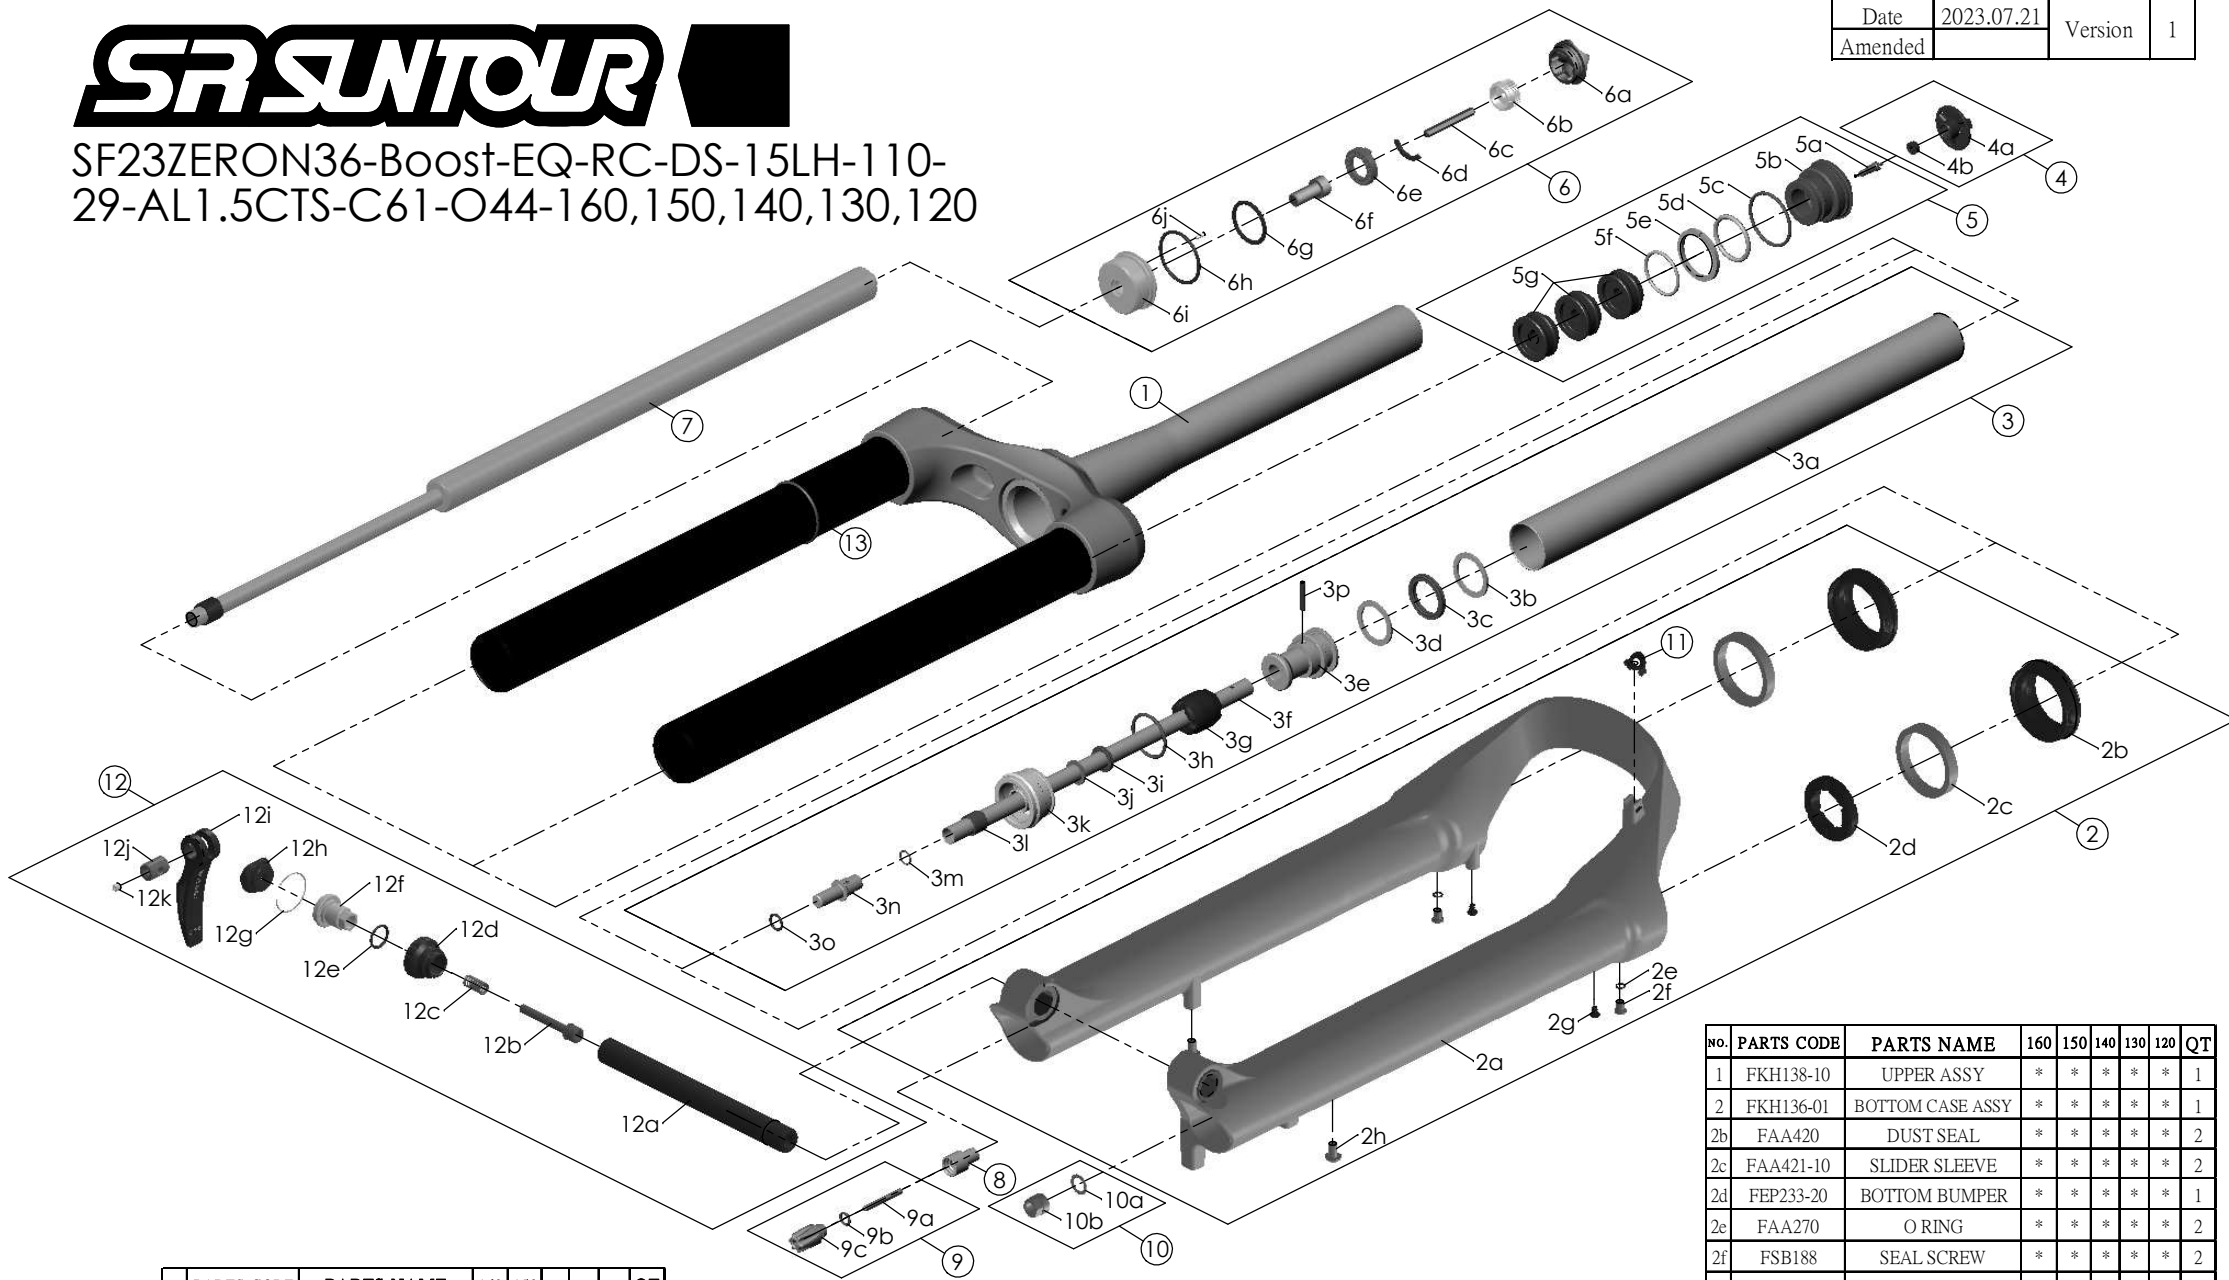

# SUNTOUR

SF23ZERON36-Boost-EQ-RC-DS-15LH-110-29-AL1.5CTS-C61-O44-160,150,140,130,120

Date	2023.07.21	Version	1
Amended			

No.	PARTS CODE	PARTS NAME	160	150	140	130	120	QT
7	FUN180-65	RC UNIT	*	*	*	*	*	1
8	FSB058	DAMPER FIXING BOLT	*	*	*	*	*	1
9	FKA004-22	DAMPER KNOB ASSY	*	*	*	*	*	1
10	FKA063-03	FIXING NUT SET	*	*	*	*	*	1
11	FEG034	CABLE CLIP	*	*	*	*	*	1
12	FKA116-02	15LH-110 AXLE SET	*	*	*	*	*	1
13	FAA397-40	O RING	*	*	*	*	*	1

No.	PARTS CODE	PARTS NAME	160	150	140	130	120	QT
5f	FEG270-10	VOLUME REDUCER	*					3
				*				4
					*			5
						*		6
							*	7
6	FKE576-02	RC KNOB ASSY	*	*	*	*	*	1

No.	PARTS CODE	PARTS NAME	160	150	140	130	120	QT
5	FKE594	AIR CAP ASSY	*					1
	FKE594-10			*				
	FKE594-20				*			
	FKE594-30					*		
	FKE594-40						*	

No.	PARTS CODE	PARTS NAME	160	150	140	130	120	QT
1	FKH138-10	UPPER ASSY	*	*	*	*	*	1
2	FKH136-01	BOTTOM CASE ASSY	*	*	*	*	*	1
2b	FAA420	DUST SEAL	*	*	*	*	*	2
2c	FAA421-10	SLIDER SLEEVE	*	*	*	*	*	2
2d	FEP233-20	BOTTOM BUMPER	*	*	*	*	*	1
2e	FAA270	O RING	*	*	*	*	*	2
2f	FSB188	SEAL SCREW	*	*	*	*	*	2
2g	FAA200-10	MOUNT CAP	*	*	*	*	*	2
2h	FSB203	FIXING BOLT	*	*	*	*	*	2
3	FKE579-05	AIR CYLINDER ASSY	*					1
	FKE579-15			*				
	FKE579-25				*			
	FKE579-35					*		
	FKE579-45						*	
4	FKE595	VALVE CAP ASSY	*	*	*	*	*	1