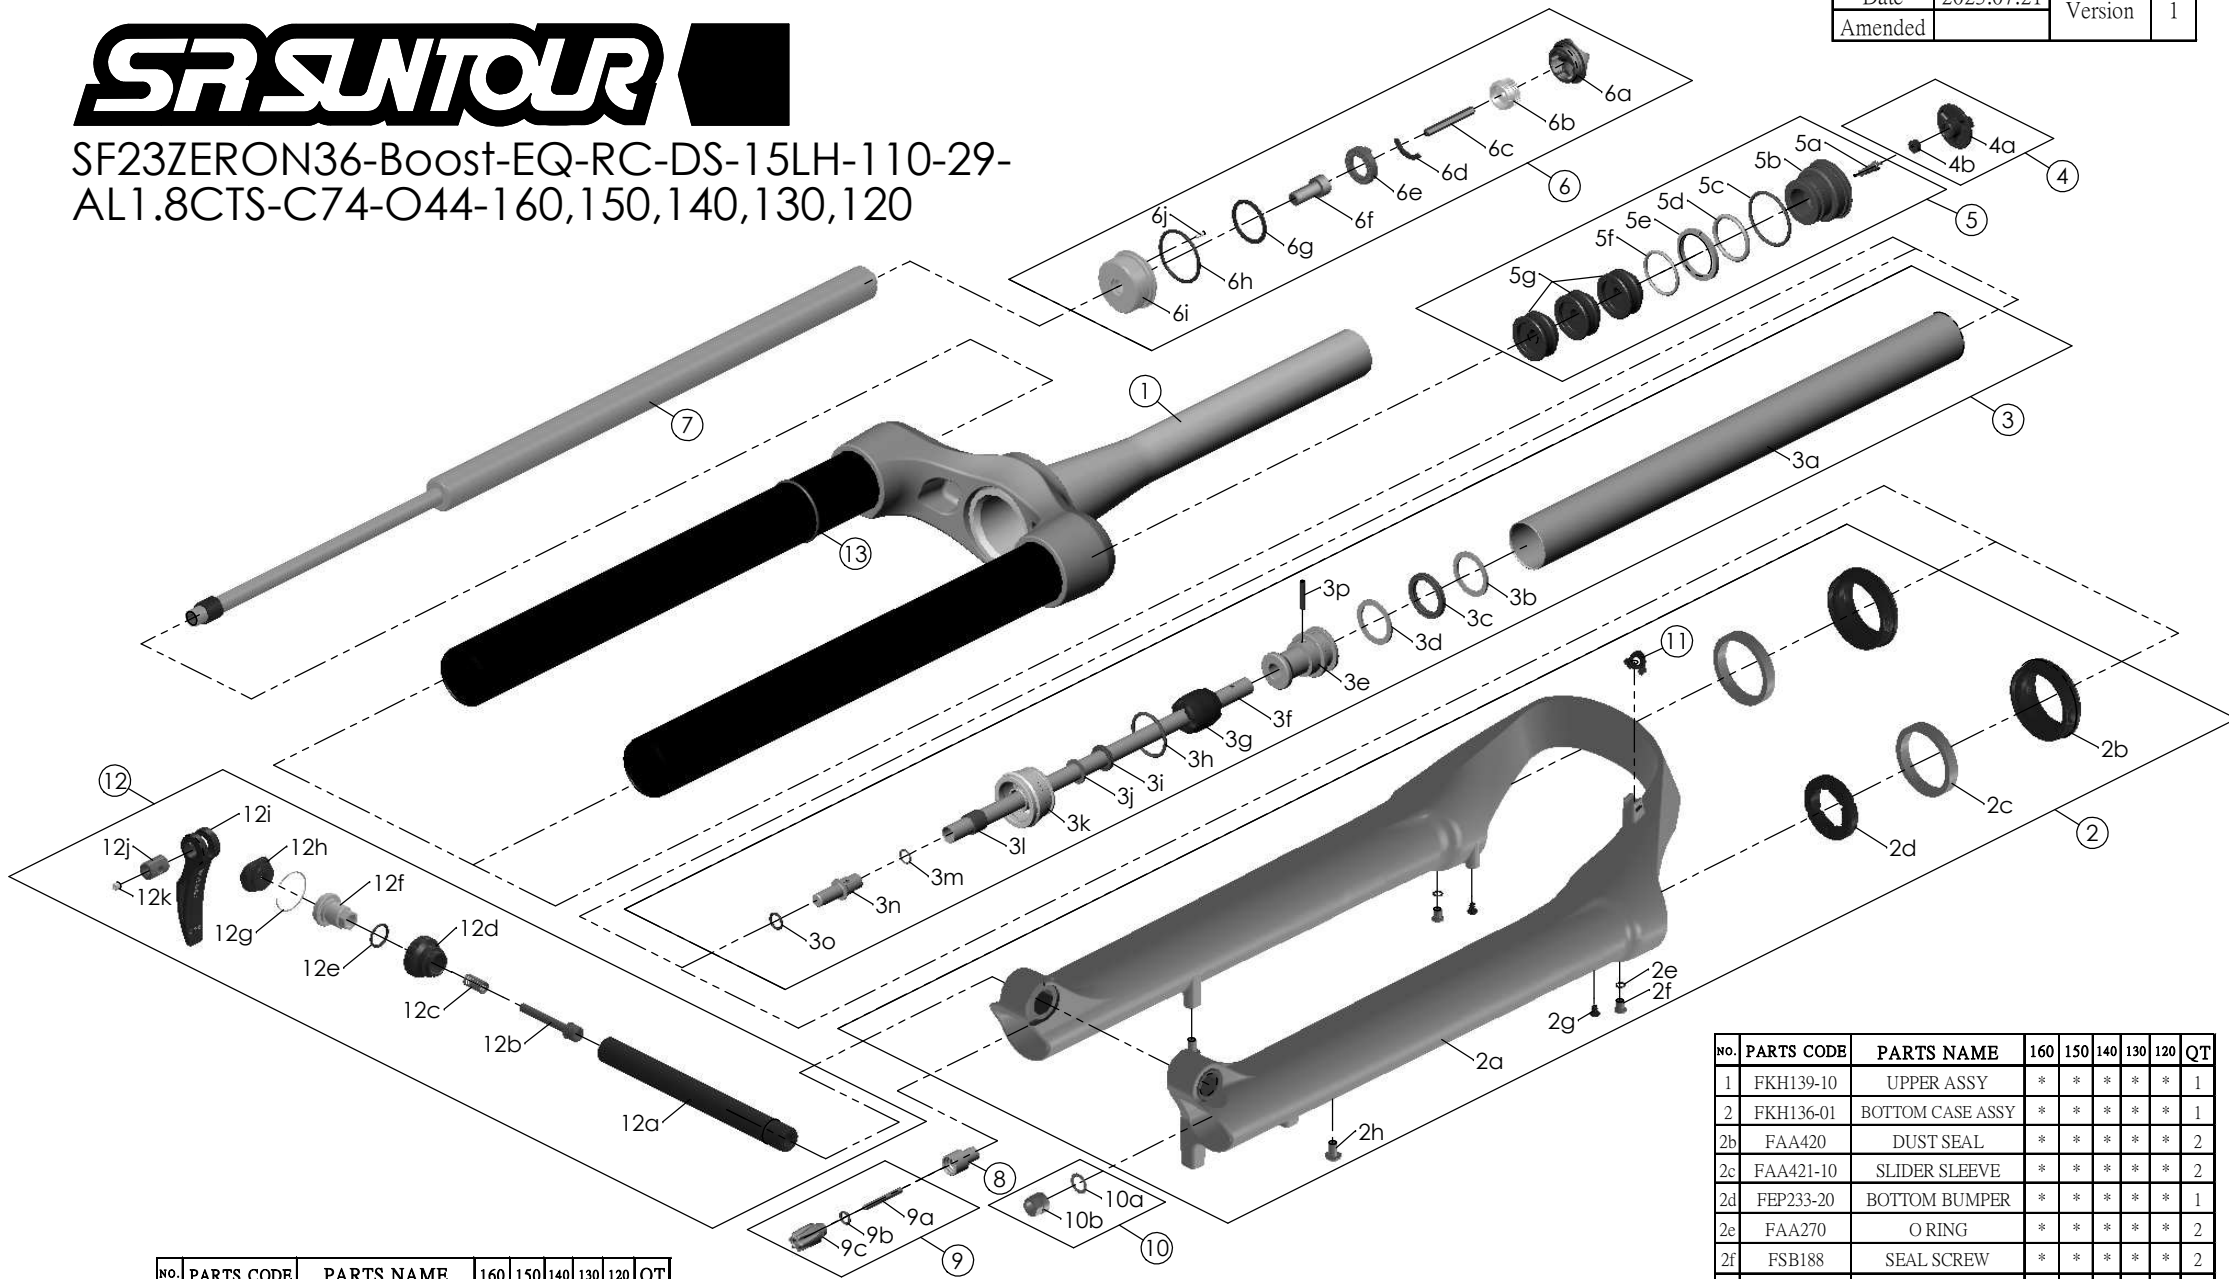

SUNTOUR

SF23ZERON36-Boost-EQ-RC-DS-15LH-110-29-
AL1.8CTS-C74-O44-160,150,140,130,120

Date	2023.07.21	Version	1
Amended			

NO.	PARTS CODE	PARTS NAME	160	150	140	130	120	QT
7	FUN180-65	RC UNIT	*	*	*	*	*	1
8	FSB058	DAMPER FIXING BOLT	*	*	*	*	*	1
9	FKA004-22	DAMPER KNOB ASSY	*	*	*	*	*	1
10	FKA063-03	FIXING NUT SET	*	*	*	*	*	1
11	FEQ034	CABLE CLIP	*	*	*	*	*	1
12	FKA116-02	15LH-110 AXLE SET	*	*	*	*	*	1
13	FAA397-40	O RING	*	*	*	*	*	1

NO.	PARTS CODE	PARTS NAME	160	150	140	130	120	QT
5f	FEG270-10	VOLUME REDUCER	*					3
				*				4
					*			5
						*		6
					*		7	
6	FKE576-02	RC KNOB ASSY	*	*	*	*	*	1

NO.	PARTS CODE	PARTS NAME	160	150	140	130	120	QT
5	FKE594	AIR CAP ASSY	*					1
	FKE594-10			*				
	FKE594-20				*			
	FKE594-30					*		
	FKE594-40					*		

NO.	PARTS CODE	PARTS NAME	160	150	140	130	120	QT
1	FKH139-10	UPPER ASSY	*	*	*	*	*	1
2	FKH136-01	BOTTOM CASE ASSY	*	*	*	*	*	1
2b	FAA420	DUST SEAL	*	*	*	*	*	2
2c	FAA421-10	SLIDER SLEEVE	*	*	*	*	*	2
2d	FEP233-20	BOTTOM BUMPER	*	*	*	*	*	1
2e	FAA270	O RING	*	*	*	*	*	2
2f	FSB188	SEAL SCREW	*	*	*	*	*	2
2g	FAA200-10	MOUNT CAP	*	*	*	*	*	2
2h	FSB203	FIXING BOLT	*	*	*	*	*	2
3	FKE579-05	AIR CYLINDER ASSY	*					1
	FKE579-15			*				
	FKE579-25				*			
	FKE579-35					*		
	FKE579-45				*	*		
4	FKE595	VALVE CAP ASSY	*	*	*	*	*	1