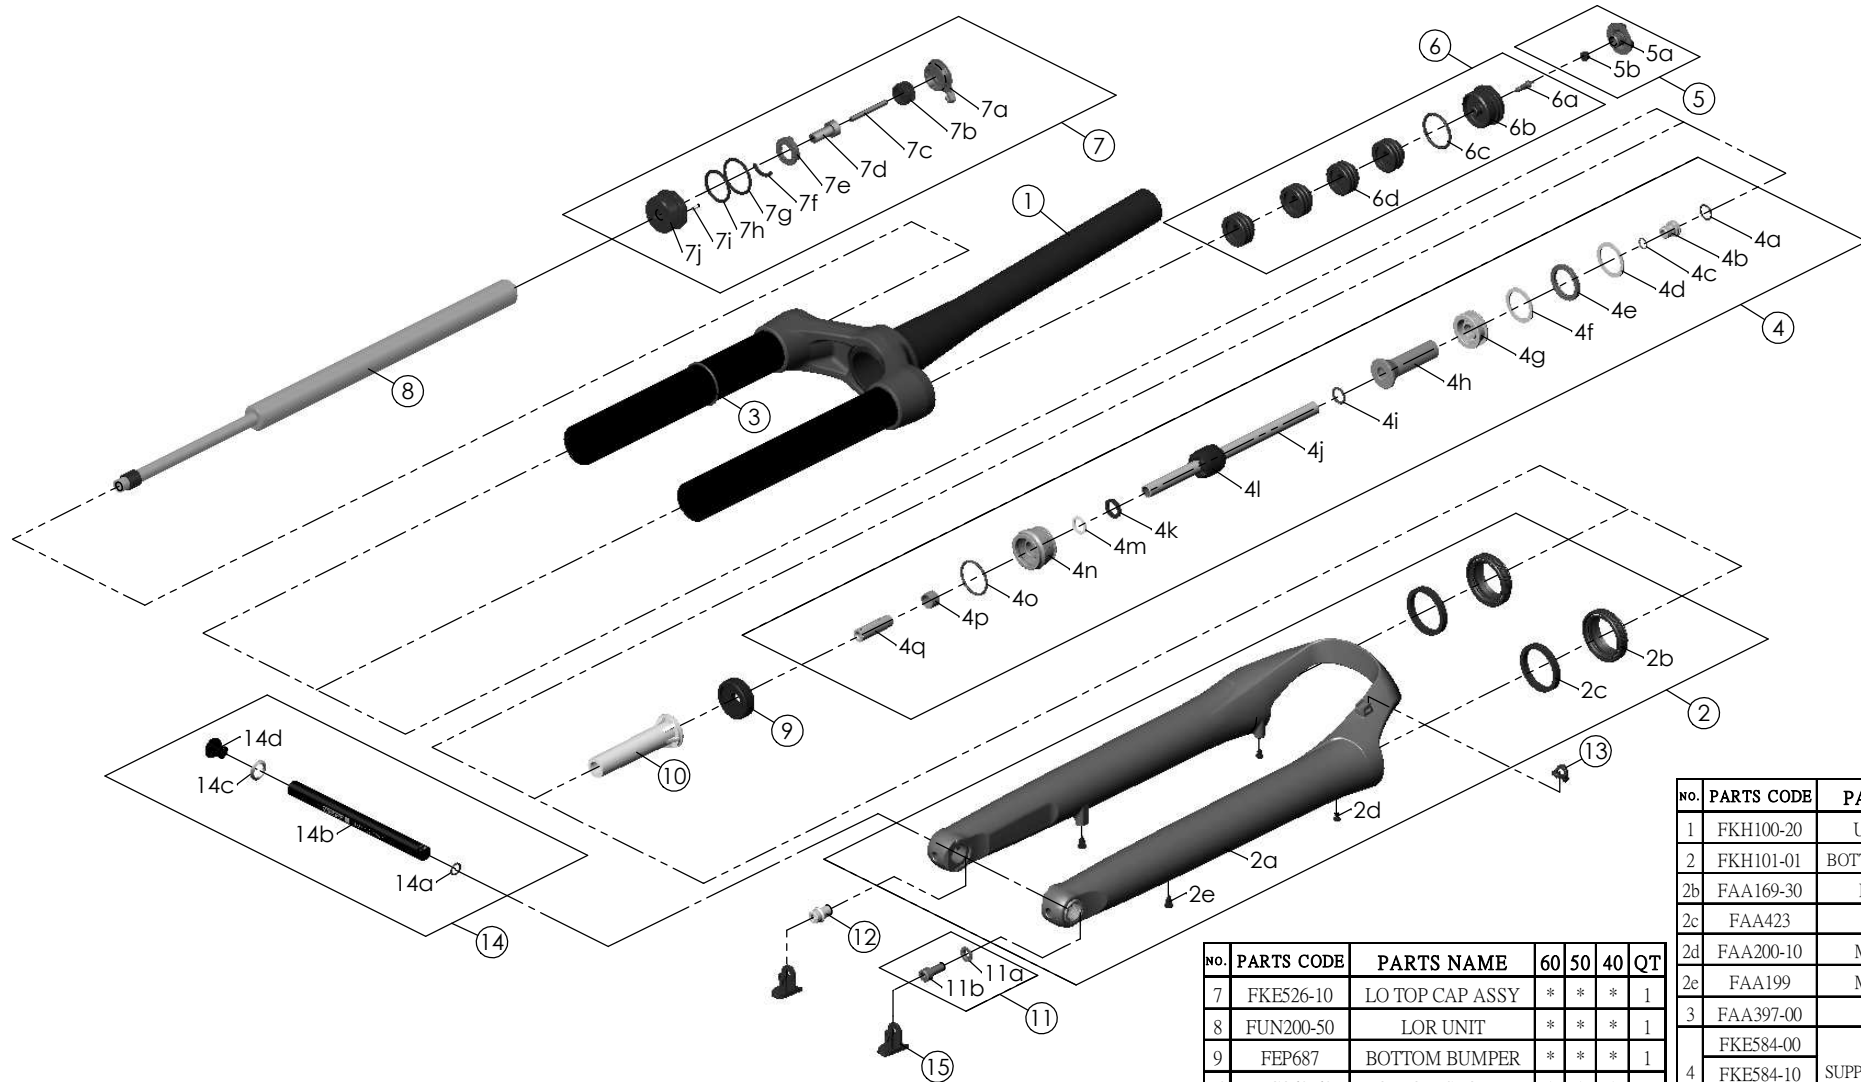

SF24GVX32-E-EQ-LOR-FDS-12AH-700-
AL1.5CTS-60,50,40

Date	2022.12.21	Version	0
Amended			

NO.	PARTS CODE	PARTS NAME	60	50	40	QT
1	FKH100-20	UPPER ASSY	*	*	*	1
2	FKH101-01	BOTTOM CASE ASSY	*	*	*	1
2b	FAA169-30	DUST SEAL	*	*	*	2
2c	FAA423	OIL WIPER	*	*	*	2
2d	FAA200-10	MOUNT CAP	*	*	*	2
2e	FAA199	MOUNT CAP	*	*	*	2
3	FAA397-00	ORING	*	*	*	1
4	FKE584-00	SUPPORT TUBE ASSY	*	*	*	1
	FKE584-10		*	*	*	1
	FKE584-20		*	*	*	1
5	FKE076-50	VALVE CAP ASSY	*	*	*	1
6	FKE075-90	AIR CAP ASSY	*	*	*	1
6d	FEG270-10	VOLUME REDUCER	*	*	*	4
			*	*	*	5
			*	*	*	6

NO.	PARTS CODE	PARTS NAME	60	50	40	QT
7	FKE526-10	LO TOP CAP ASSY	*	*	*	1
8	FUN200-50	LOR UNIT	*	*	*	1
9	FEP687	BOTTOM BUMPER	*	*	*	1
10	FEG360-60	BOTTOM STOPPER	*	*	*	1
11	FKA044	FIXING BOLT SET	*	*	*	1
12	FSB211	FIXING BOLT	*	*	*	1
13	FEG034	CABLE CLIP	*	*	*	1
14	FKA120-00	12AH-100 ALXE SET	*	*	*	1
15	FEG521	BOTTOM COVER	*	*	*	2