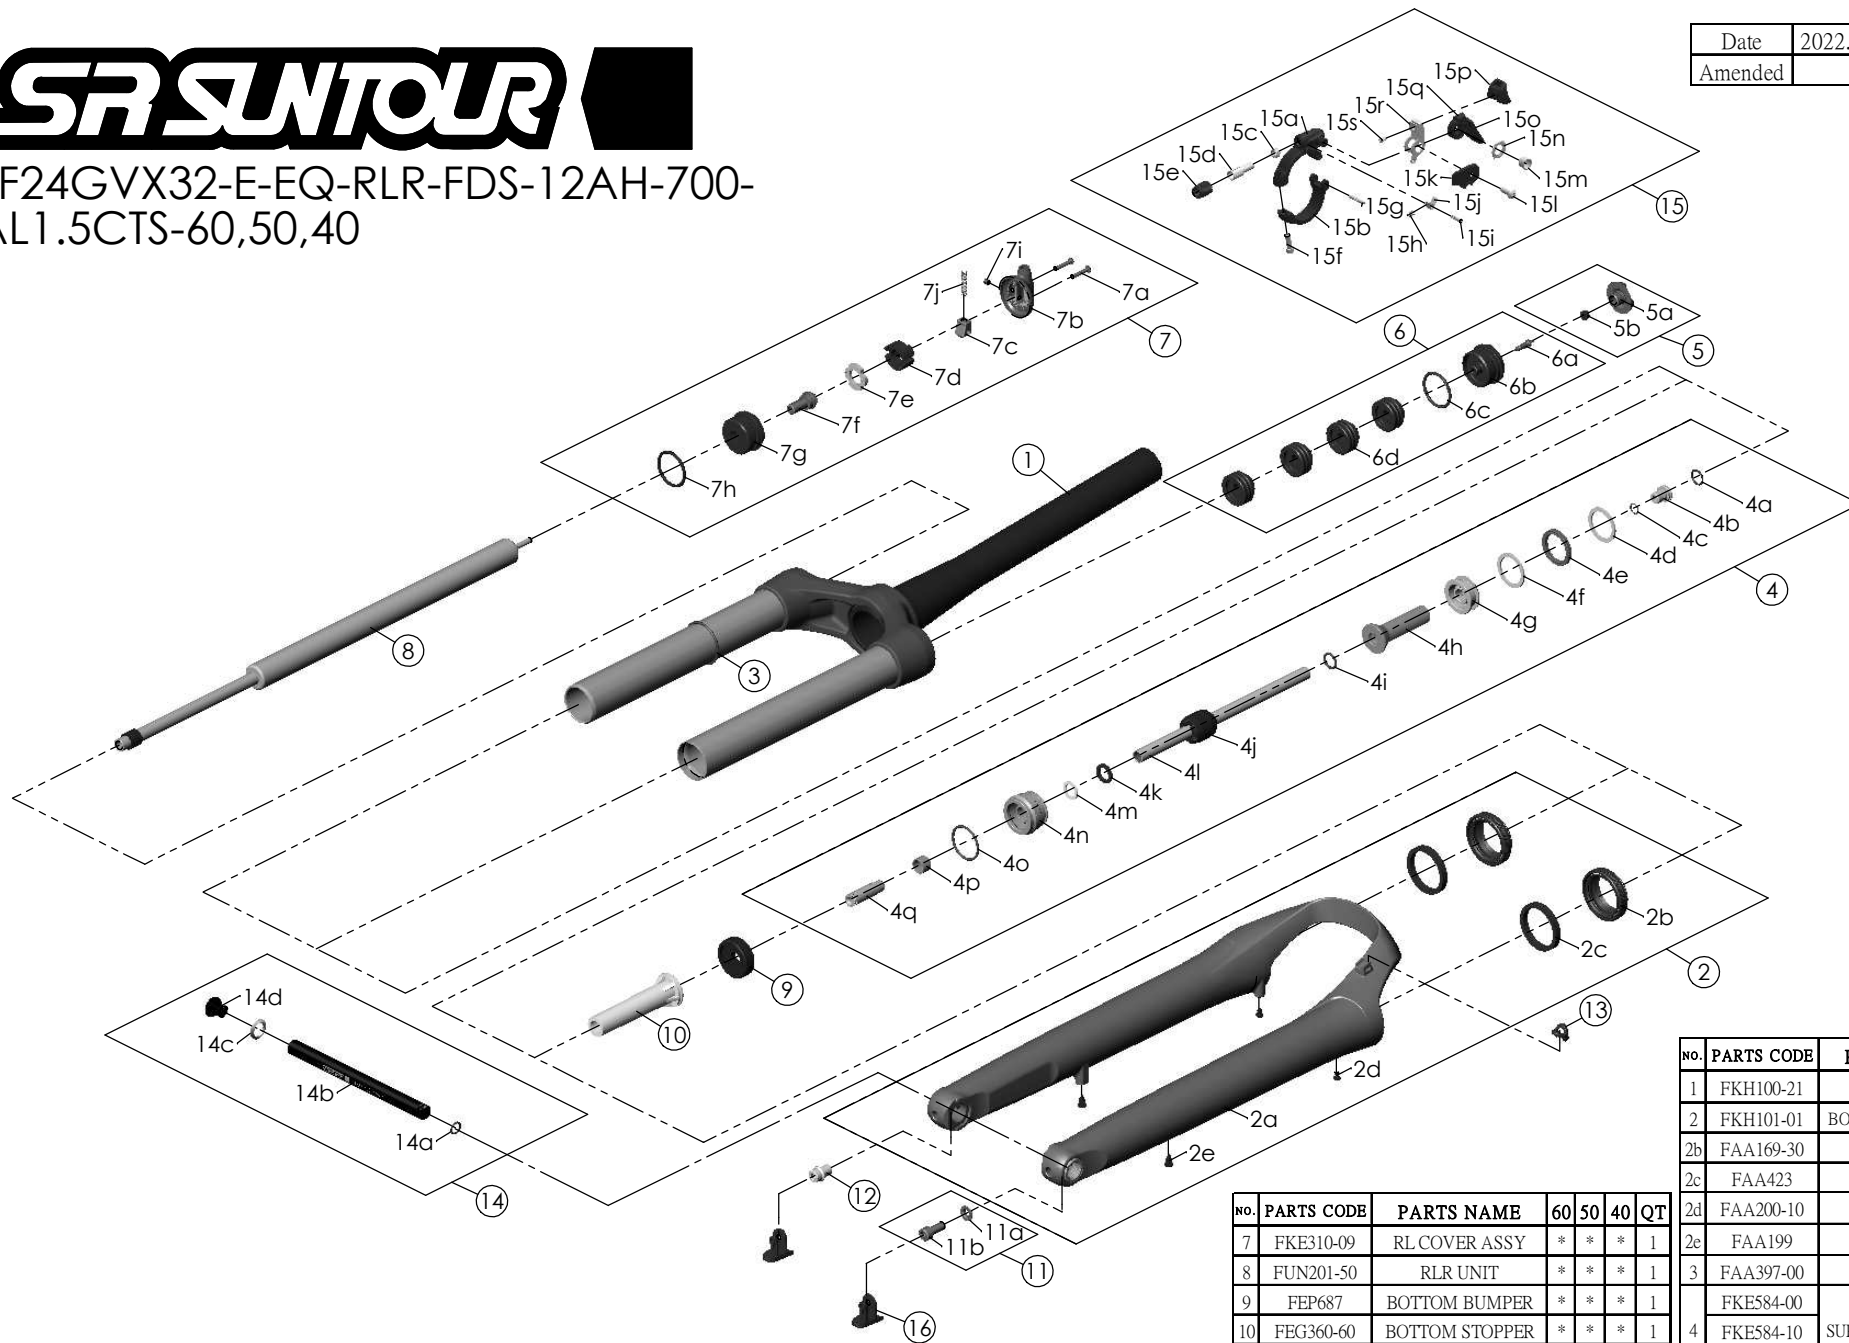

SF24GVX32-E-EQ-RLR-FDS-12AH-700-
AL1.5CTS-60,50,40

Date	2022.12.21	Version	0
Amended			

NO.	PARTS CODE	PARTS NAME	60	50	40	QT
7	FKE310-09	RL COVER ASSY	*	*	*	1
8	FUN201-50	RLR UNIT	*	*	*	1
9	FEP687	BOTTOM BUMPER	*	*	*	1
10	FEG360-60	BOTTOM STOPPER	*	*	*	1
11	FKA044	FIXING BOLT SET	*	*	*	1
12	FSB211	FIXING BOLT	*	*	*	1
13	FEG034	CABLE CLIP	*	*	*	1
14	FKA120-00	12AH-100 ALXE SET	*	*	*	1
15	RL22-SINGLE-U-3C-32	REMOTE LEVER ASSY	*	*	*	1
16	FEG521	BOTTOM COVER	*	*	*	2

NO.	PARTS CODE	PARTS NAME	60	50	40	QT
1	FKH100-21	UPPER ASSY	*	*	*	1
2	FKH101-01	BOTTOM CASE ASSY	*	*	*	1
2b	FAA169-30	DUST SEAL	*	*	*	2
2c	FAA423	OIL WIPER	*	*	*	2
2d	FAA200-10	MOUNT CAP	*	*	*	2
2e	FAA199	MOUNT CAP	*	*	*	2
3	FAA397-00	O RING	*	*	*	1
4	FKE584-00	SUPPORT TUBE ASSY	*			1
	FKE584-10			*		1
	FKE584-20			*	1	
5	FKE076-50	VALVE CAP ASSY	*	*	*	1
6	FKE075-90	AIR CAP ASSY	*	*	*	1
6d	FEG270-10	VOLUME REDUCER	*			4
				*		5
				*	6	