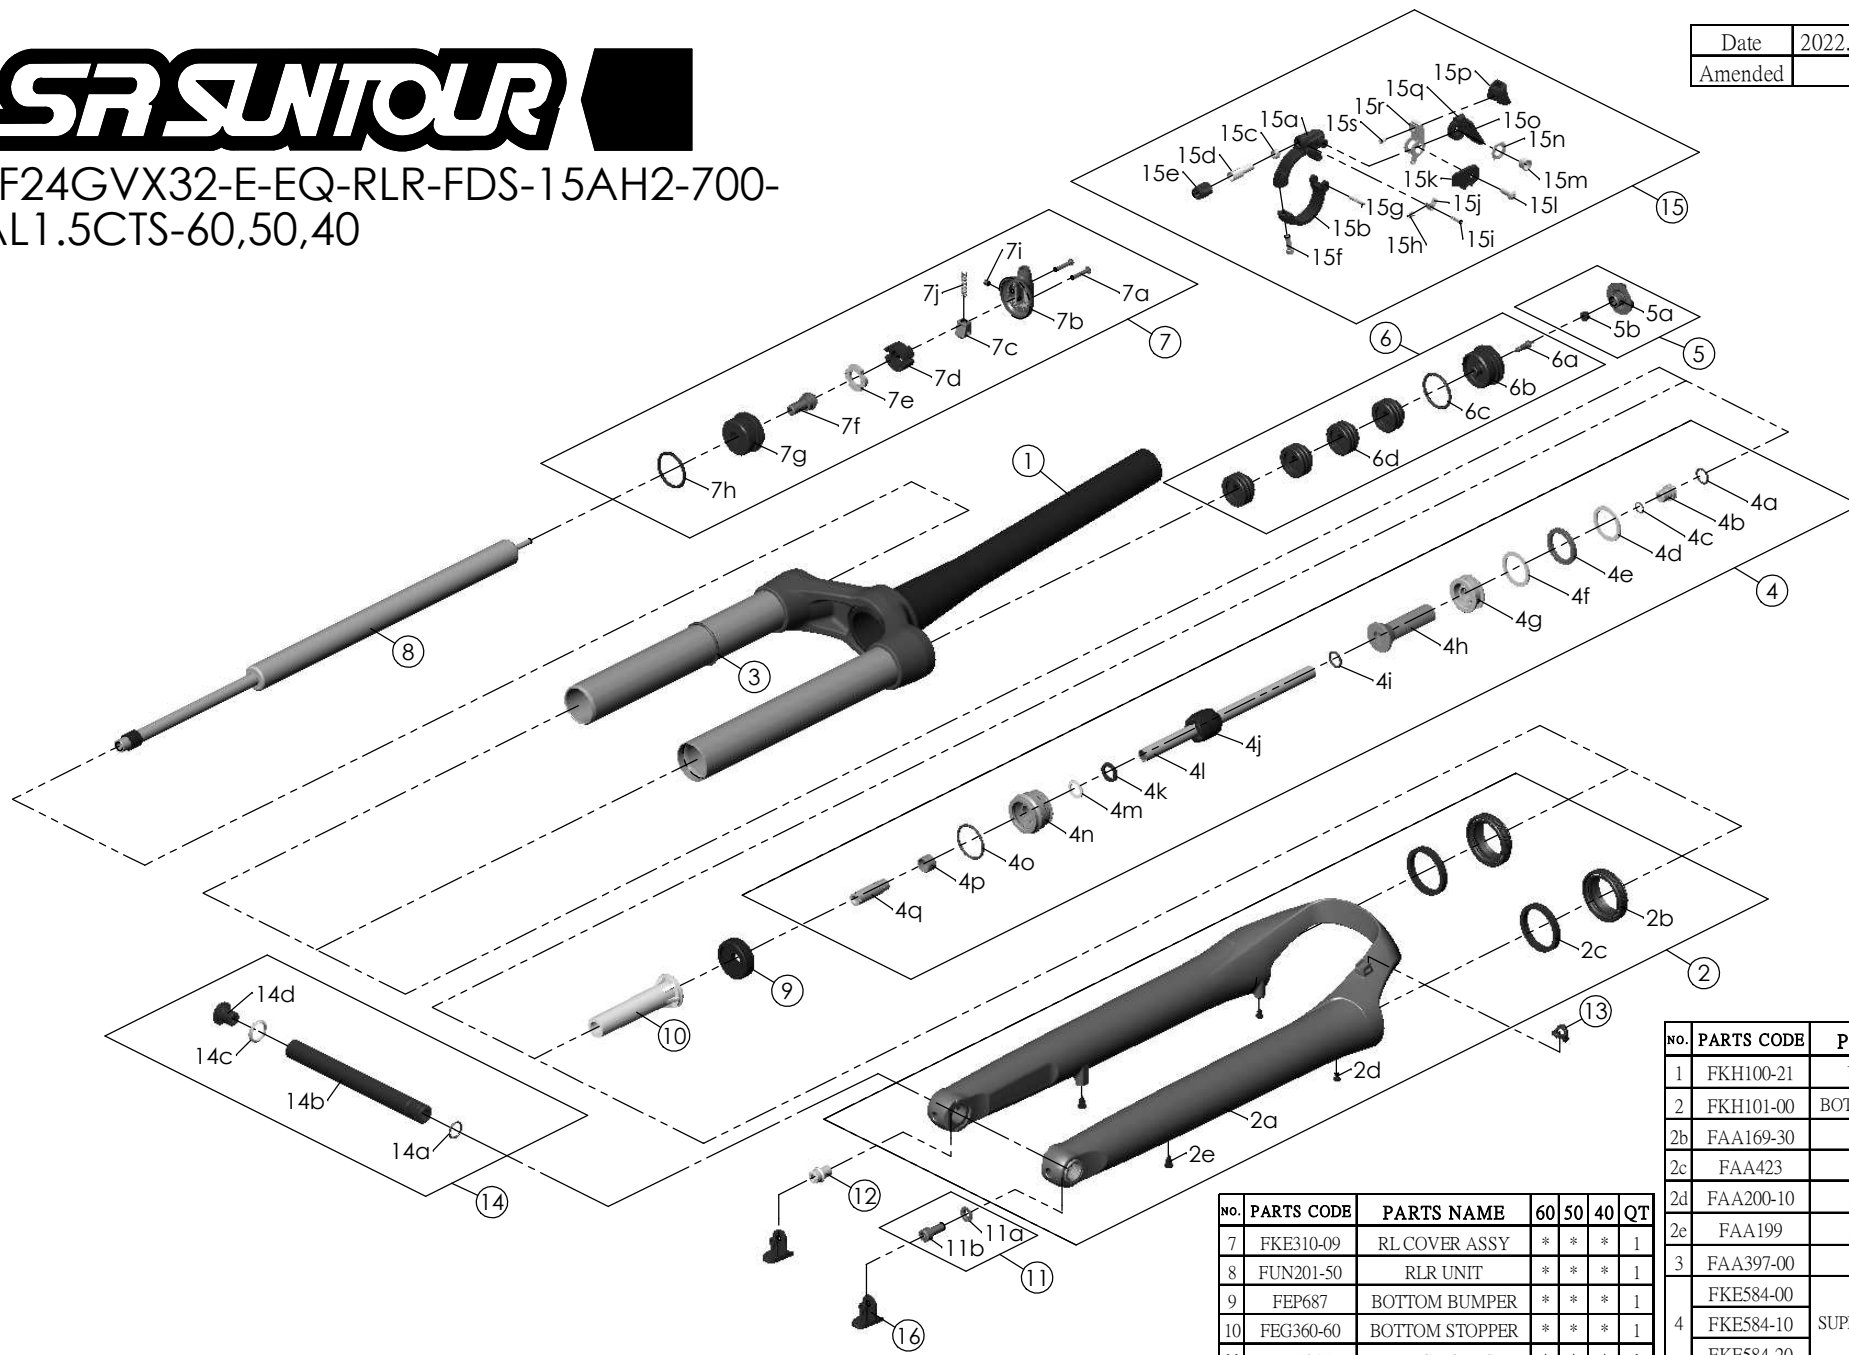

SF24GVX32-E-EQ-RLR-FDS-15AH2-700-
AL1.5CTS-60,50,40

Date	2022.12.21	Version	0
Amended			

NO.	PARTS CODE	PARTS NAME	60	50	40	QT
7	FKE310-09	RL COVER ASSY	*	*	*	1
8	FUN201-50	RLR UNIT	*	*	*	1
9	FEP687	BOTTOM BUMPER	*	*	*	1
10	FEG360-60	BOTTOM STOPPER	*	*	*	1
11	FKA044	FIXING BOLT SET	*	*	*	1
12	FSB211	FIXING BOLT	*	*	*	1
13	FEG034	CABLE CLIP	*	*	*	1
14	FKA117-02	15AH2-100 THRU AXLE SET	*	*	*	1
15	RL23SINGLE-U-3C-32	REMOTE LEVER ASSY	*	*	*	1
16	FEG521	BOTTOM COVER	*	*	*	2

NO.	PARTS CODE	PARTS NAME	60	50	40	QT
1	FKH100-21	UPPER ASSY	*	*	*	1
2	FKH101-00	BOTTOM CASE ASSY	*	*	*	1
2b	FAA169-30	DUST SEAL	*	*	*	2
2c	FAA423	OIL WIPER	*	*	*	2
2d	FAA200-10	MOUNT CAP	*	*	*	2
2e	FAA199	MOUNT CAP	*	*	*	2
3	FAA397-00	O RING	*	*	*	1
4	FKE584-00	SUPPORT TUBE ASSY	*			1
	FKE584-10			*		1
	FKE584-20				*	1
5	FKE076-50	VALVE CAP ASSY	*	*	*	1
6	FKE075-90	AIR CAP ASSY	*	*	*	1
6d	FEG270-10	VOLUME REDUCER	*			4
				*		5
					*	6