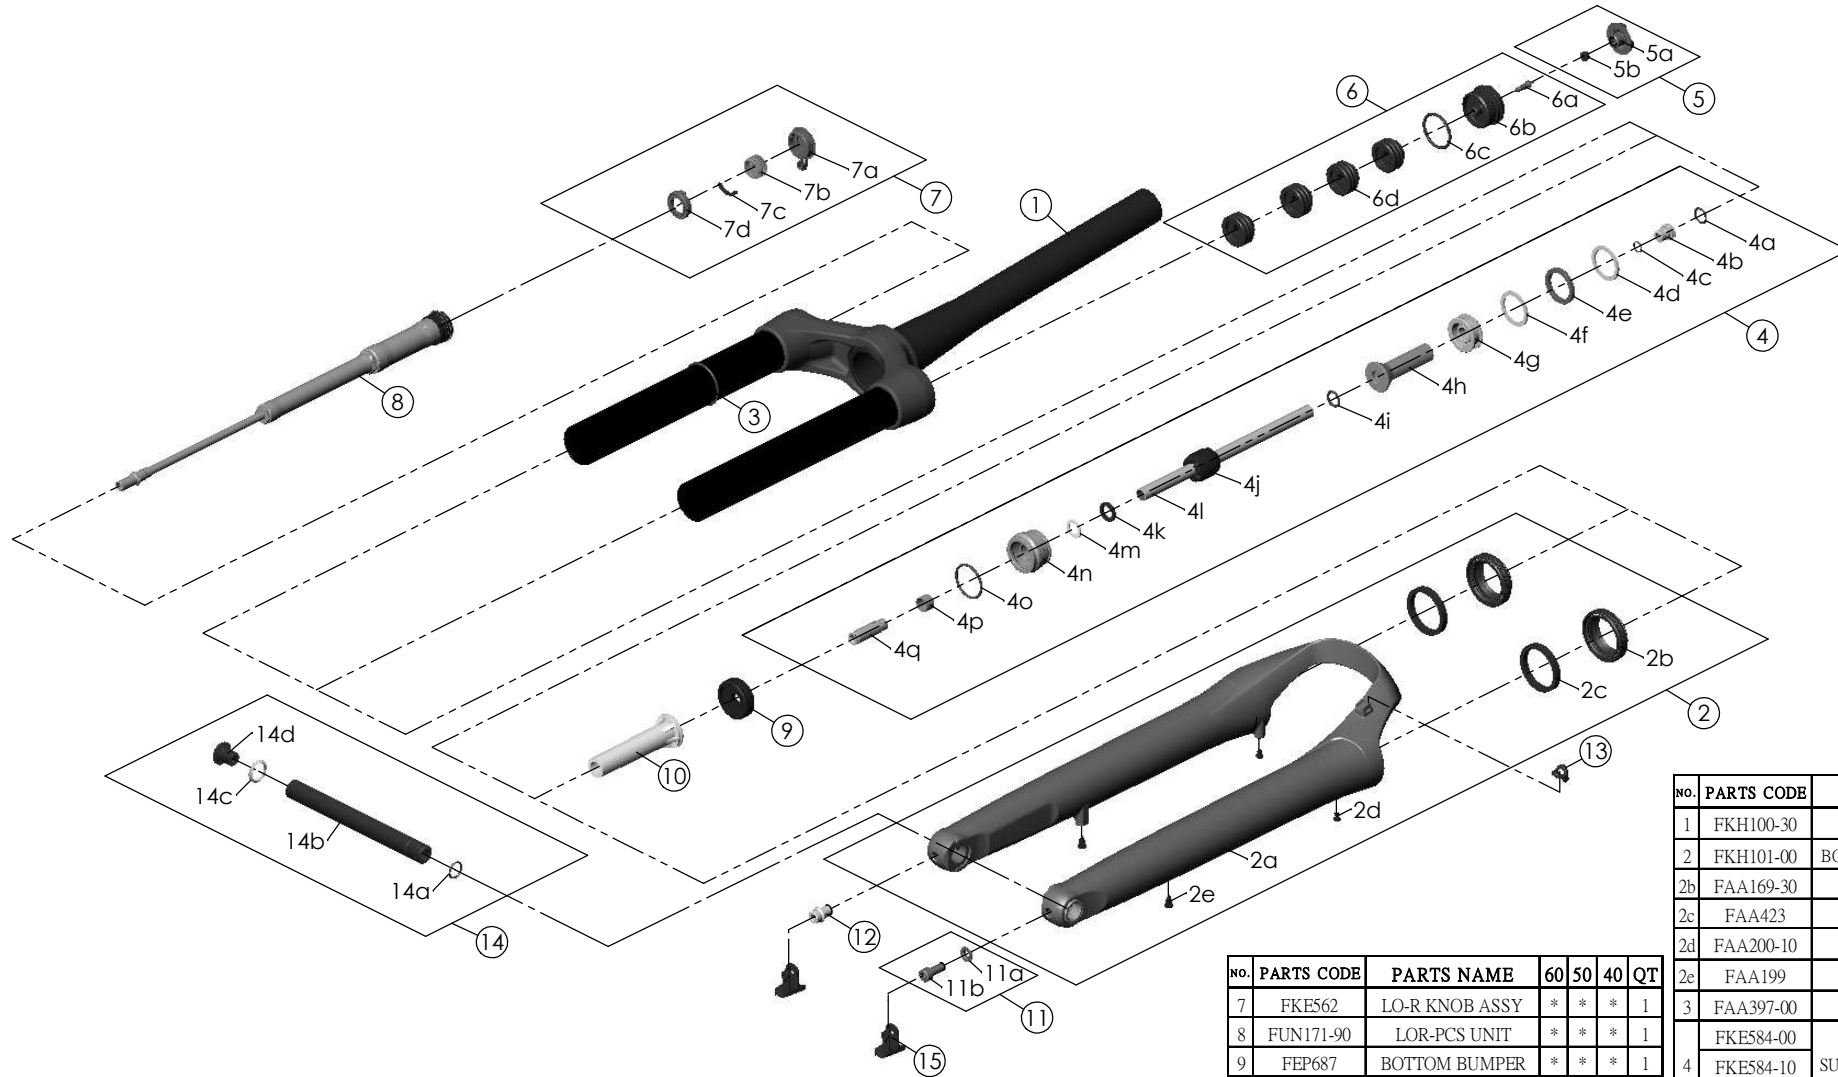

SF24GVX32-S-EQ-LOR-PCS-FDS-15AH2-700-
AL1.5CTS-60,50,40

Date	2022.12.21	Version	0
Amended			

NO.	PARTS CODE	PARTS NAME	60	50	40	QT
7	FKE562	LO-R KNOB ASSY	*	*	*	1
8	FUN171-90	LOR-PCS UNIT	*	*	*	1
9	FEP687	BOTTOM BUMPER	*	*	*	1
10	FEG360-60	BOTTOM STOPPER	*	*	*	1
11	FKA044	FIXING BOLT SET	*	*	*	1
12	FSB211	FIXING BOLT	*	*	*	1
13	FEG034	CABLE CLIP	*	*	*	1
14	FKA117-02	15AH2-100 THRU AXLE SET	*	*	*	1
15	FEG521	BOTTOM COVER	*	*	*	2

NO.	PARTS CODE	PARTS NAME	60	50	40	QT
1	FKH100-30	UPPER ASSY	*	*	*	1
2	FKH101-00	BOTTOM CASE ASSY	*	*	*	1
2b	FAA169-30	DUST SEAL	*	*	*	2
2c	FAA423	OIL WIPER	*	*	*	2
2d	FAA200-10	MOUNT CAP	*	*	*	2
2e	FAA199	MOUNT CAP	*	*	*	2
3	FAA397-00	O RING	*	*	*	1
4	FKE584-00	SUPPORT TUBE ASSY	*			1
	FKE584-10			*		1
	FKE584-20				*	1
5	FKE076-50	VALVE CAP ASSY	*	*	*	1
6	FKE075-90	AIR CAP ASSY	*	*	*	1
6d	FEG270-10	VOLUME REDUCER		*		5
					*	6