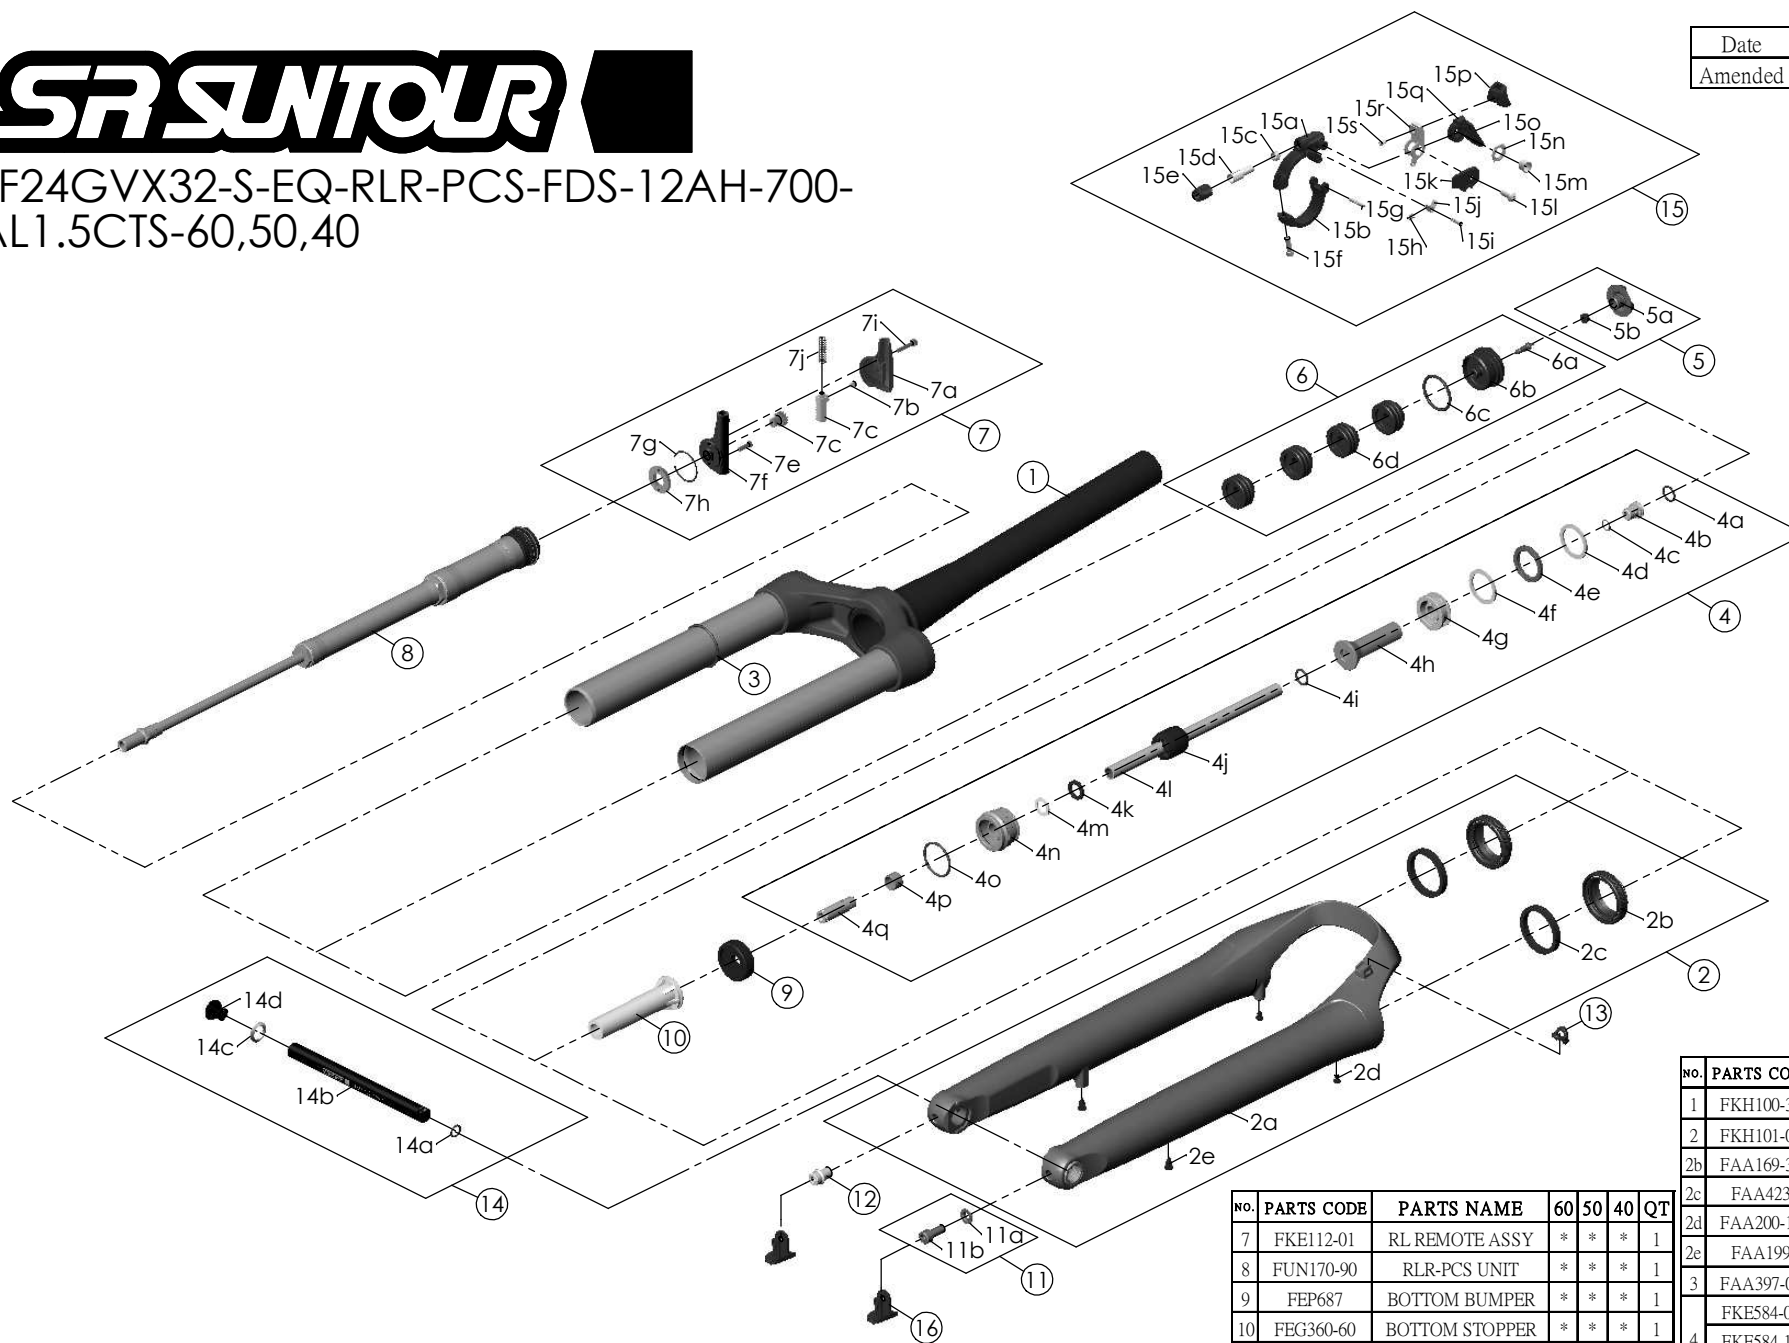

# SUNTOUR

SF24GVX32-S-EQ-RLR-PCS-FDS-12AH-700-AL1.5CTS-60,50,40

Date	2022.12.21	Version	0
Amended			

NO.	PARTS CODE	PARTS NAME	60	50	40	QT
7	FKE112-01	RL REMOTE ASSY	*	*	*	1
8	FUN170-90	RLR-PCS UNIT	*	*	*	1
9	FEP687	BOTTOM BUMPER	*	*	*	1
10	FEG360-60	BOTTOM STOPPER	*	*	*	1
11	FKA044	FIXING BOLT SET	*	*	*	1
12	FSB211	FIXING BOLT	*	*	*	1
13	FEG034	CABLE CLIP	*	*	*	1
14	FKA120-00	12AH-100 ALXE SET	*	*	*	1
15	RL22SINGLE-U-3C-32	REMOTE LEVER ASSY	*	*	*	1
16	FEG521	BOTTOM COVER	*	*	*	2

NO.	PARTS CODE	PARTS NAME	60	50	40	QT
1	FKH100-30	UPPER ASSY	*	*	*	1
2	FKH101-01	BOTTOM CASE ASSY	*	*	*	1
2b	FAA169-30	DUST SEAL	*	*	*	2
2c	FAA423	OIL WIPER	*	*	*	2
2d	FAA200-10	MOUNT CAP	*	*	*	2
2e	FAA199	MOUNT CAP	*	*	*	2
3	FAA397-00	O RING	*	*	*	1
4	FKE584-00	SUPPORT TUBE ASSY	*			1
	FKE584-10			*		1
	FKE584-20				*	1
5	FKE076-50	VALVE CAP ASSY	*	*	*	1
6	FKE075-90	AIR CAP ASSY	*	*	*	1
6d	FEG270-10	VOLUME REDUCER	*			4
				*		5
					*	6