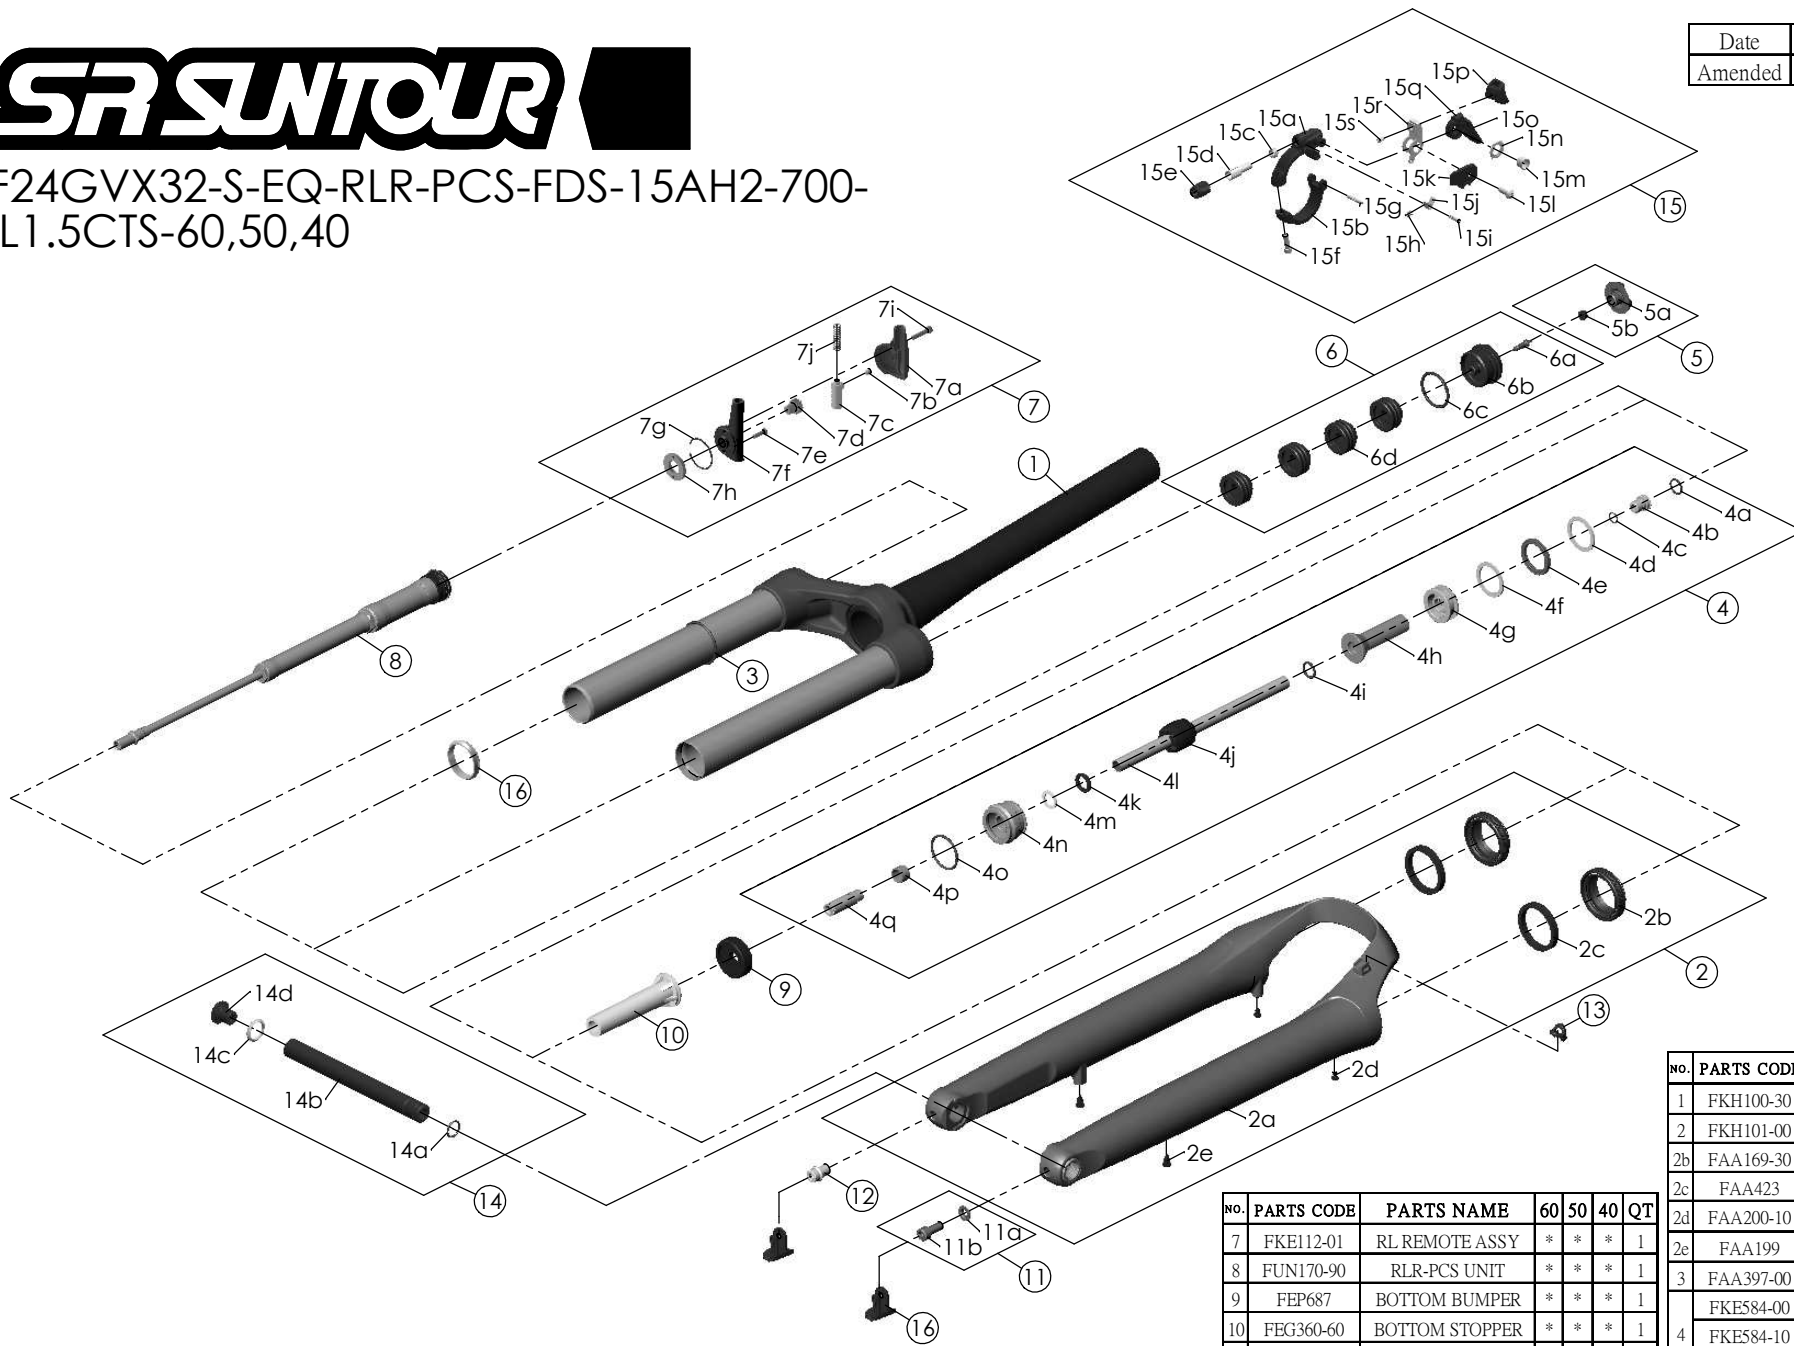

SF24GVX32-S-EQ-RLR-PCS-FDS-15AH2-700-
AL1.5CTS-60,50,40

Date	2022.12.21	Version	0
Amended			

no.	PARTS CODE	PARTS NAME	60	50	40	QT
7	FKEI12-01	RL REMOTE ASSY	*	*	*	1
8	FUN170-90	RLR-PCS UNIT	*	*	*	1
9	FEP687	BOTTOM BUMPER	*	*	*	1
10	FEG360-60	BOTTOM STOPPER	*	*	*	1
11	FKA044	FIXING BOLT SET	*	*	*	1
12	FSB211	FIXING BOLT	*	*	*	1
13	FEG034	CABLE CLIP	*	*	*	1
14	FKA117-02	15AH2-100 THRU AXLE SET	*	*	*	1
15	RL22-SINGLE-U-2C-32	REMOTE LEVER ASSY	*	*	*	1
16	FEG521	BOTTOM COVER	*	*	*	2

no.	PARTS CODE	PARTS NAME	60	50	40	QT
1	FKH100-30	UPPER ASSY	*	*	*	1
2	FKH101-00	BOTTOM CASE ASSY	*	*	*	1
2b	FAA169-30	DUST SEAL	*	*	*	2
2c	FAA423	OIL WIPER	*	*	*	2
2d	FAA200-10	MOUNT CAP	*	*	*	2
2e	FAA199	MOUNT CAP	*	*	*	2
3	FAA397-00	O RING	*	*	*	1
4	FKE584-00	SUPPORT TUBE ASSY	*	*	*	1
	FKE584-10		*	*	*	1
	FKE584-20		*	*	*	1
5	FKE076-50	VALVE CAP ASSY	*	*	*	1
6	FKE075-90	AIR CAP ASSY	*	*	*	1
6d	FEG270-10	VOLUME REDUCER	*	*	*	4
			*	*	*	5
			*	*	*	6