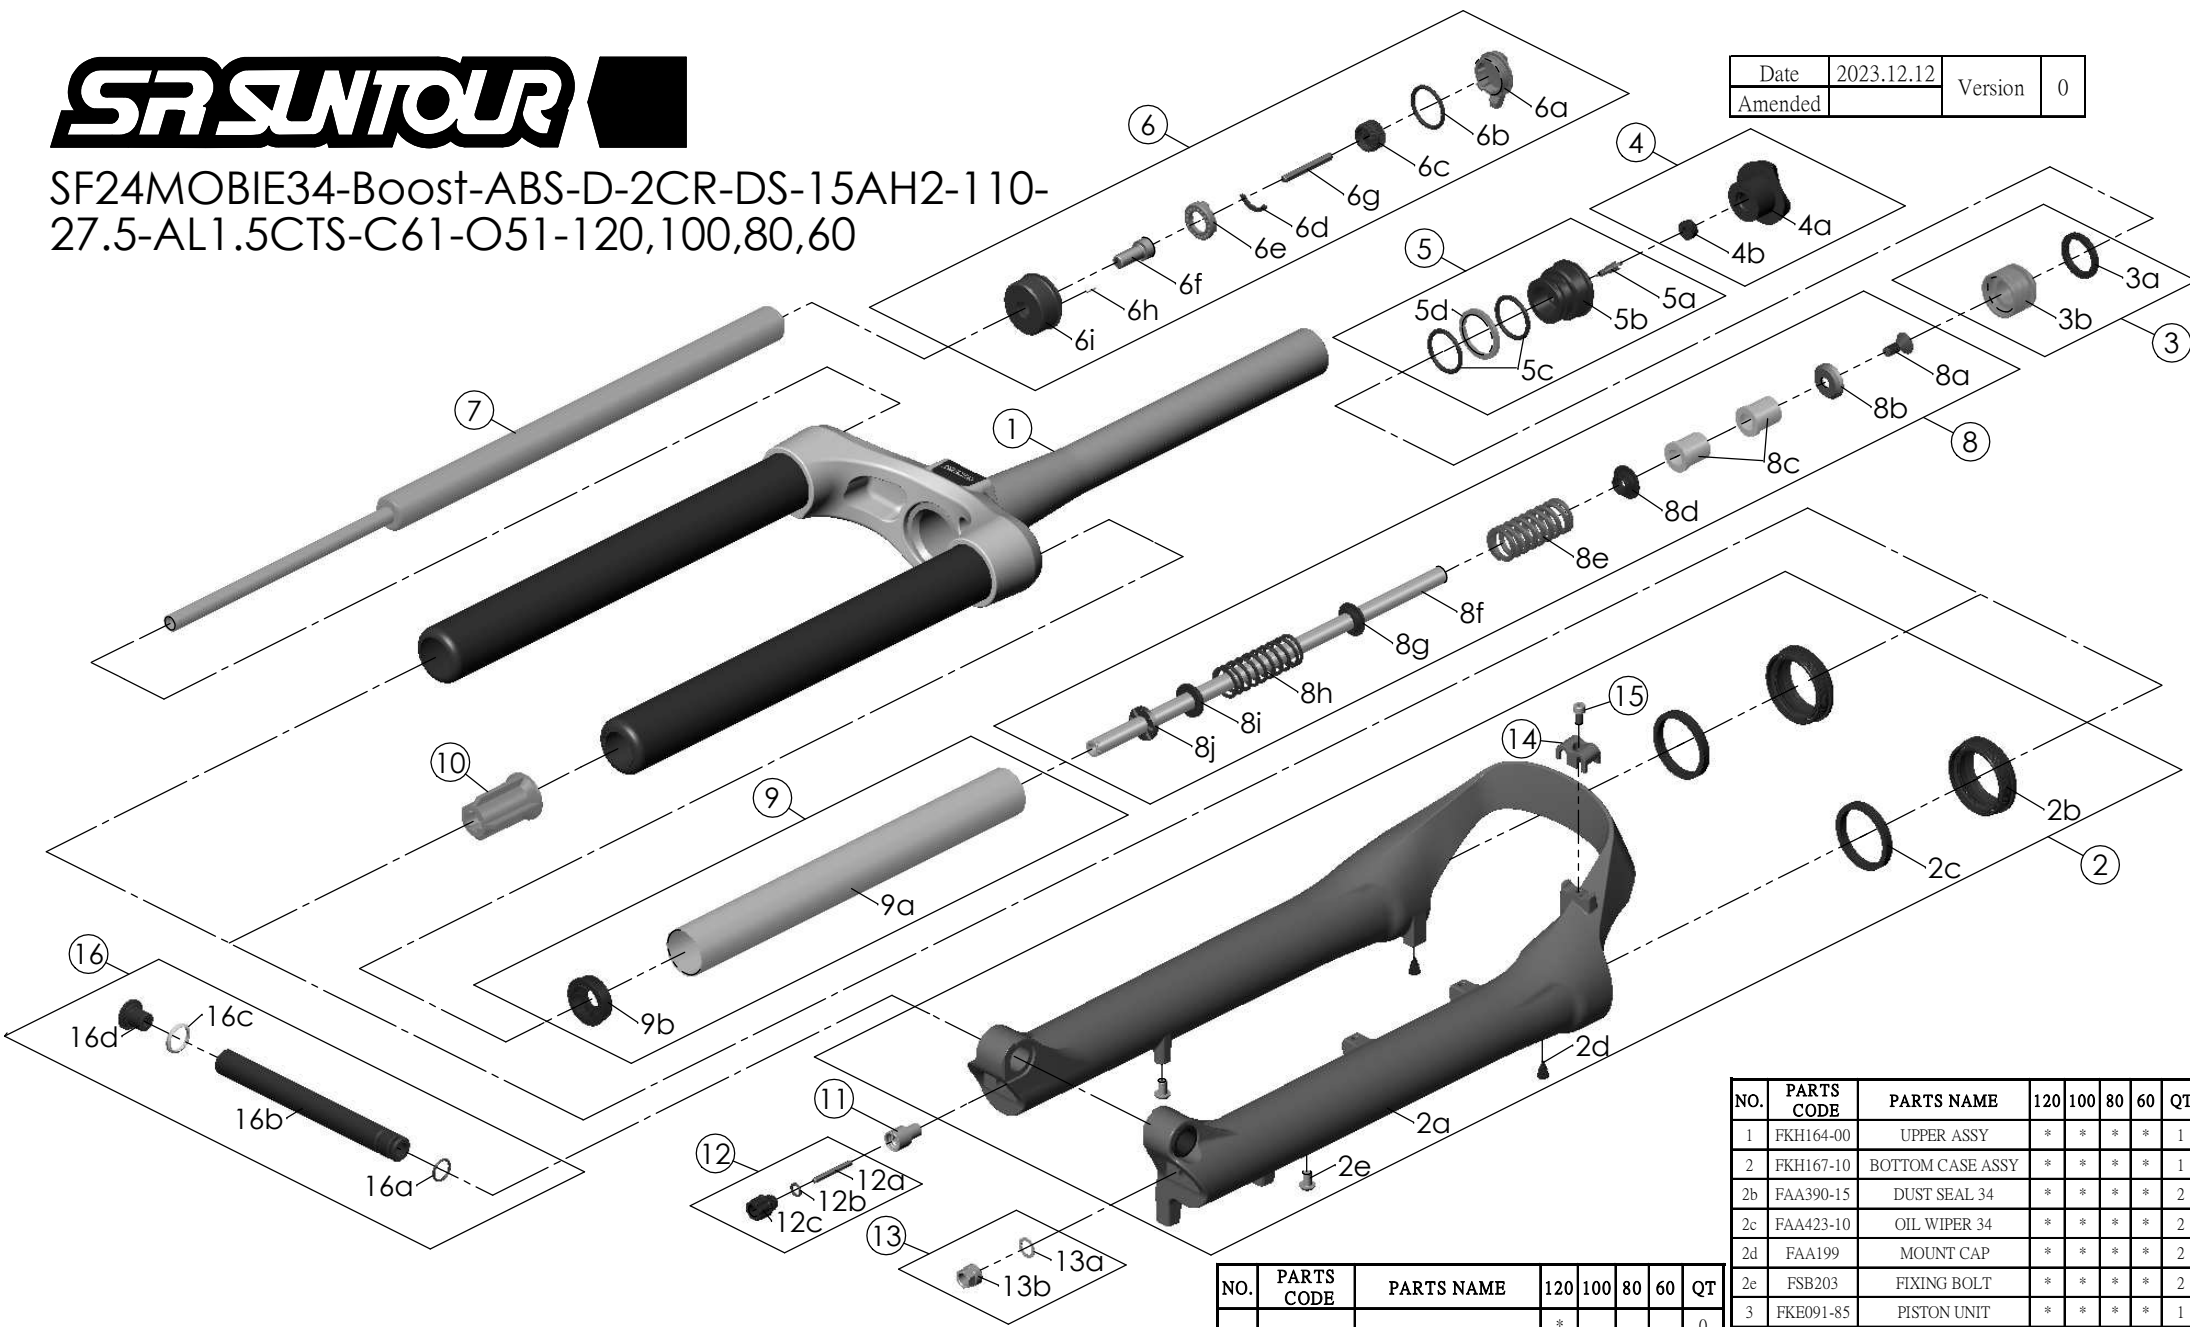

SF24MOBIE34-Boost-ABS-D-2CR-DS-15AH2-110-27.5-AL1.5CTS-C61-O51-120,100,80,60

Date	2023.12.12	Version	0
Amended			

NO.	PARTS CODE	PARTS NAME	120	100	80	60	QT
13	FKA063-03	FIXING NUT SET	*	*	*	*	1
14	FEG519	CABLE GUIDE	*	*	*	*	1
15	FSB153	GUIDE FIXING BOLT	*	*	*	*	1
16	FKA117-00	15AH2-110 THRU AXLE SET	*	*	*	*	1

NO.	PARTS CODE	PARTS NAME	120	100	80	60	QT
8c	FEE247	REBOUND SPACER	*				0
				*			1
					*		2
9	FKH150-02	AIR CYLINDER	*	*	*	*	1
10	FEE799-60	BOTTOM STOPPER	*	*	*	*	1
11	FSB058	DAMPER FIXING BOLT	*	*	*	*	1
12	FKA004-30	REBOUND KNOB ASSY	*	*	*	*	1

NO.	PARTS CODE	PARTS NAME	120	100	80	60	QT
1	FKH164-00	UPPER ASSY	*	*	*	*	1
2	FKH167-10	BOTTOM CASE ASSY	*	*	*	*	1
2b	FAA390-15	DUST SEAL 34	*	*	*	*	2
2c	FAA423-10	OIL WIPER 34	*	*	*	*	2
2d	FAA199	MOUNT CAP	*	*	*	*	2
2e	FSB203	FIXING BOLT	*	*	*	*	2
3	FKE091-85	PISTON UNIT	*	*	*	*	1
4	FKE076-10	VALVE CAP ASSY	*	*	*	*	1
5	FKE075-77	AIR CAP ASSY	*	*	*	*	1
6	FKE526-52	LO TOP CAP ASSY	*	*	*	*	1
7	FUN070-00	LO-R UNIT	*	*	*	*	1
8	FKH169-00	SUPPORT TUBE ASSY	*				1
	FKH169-01			*			1
	FKH169-02				*		1
	FKH169-03					*	1