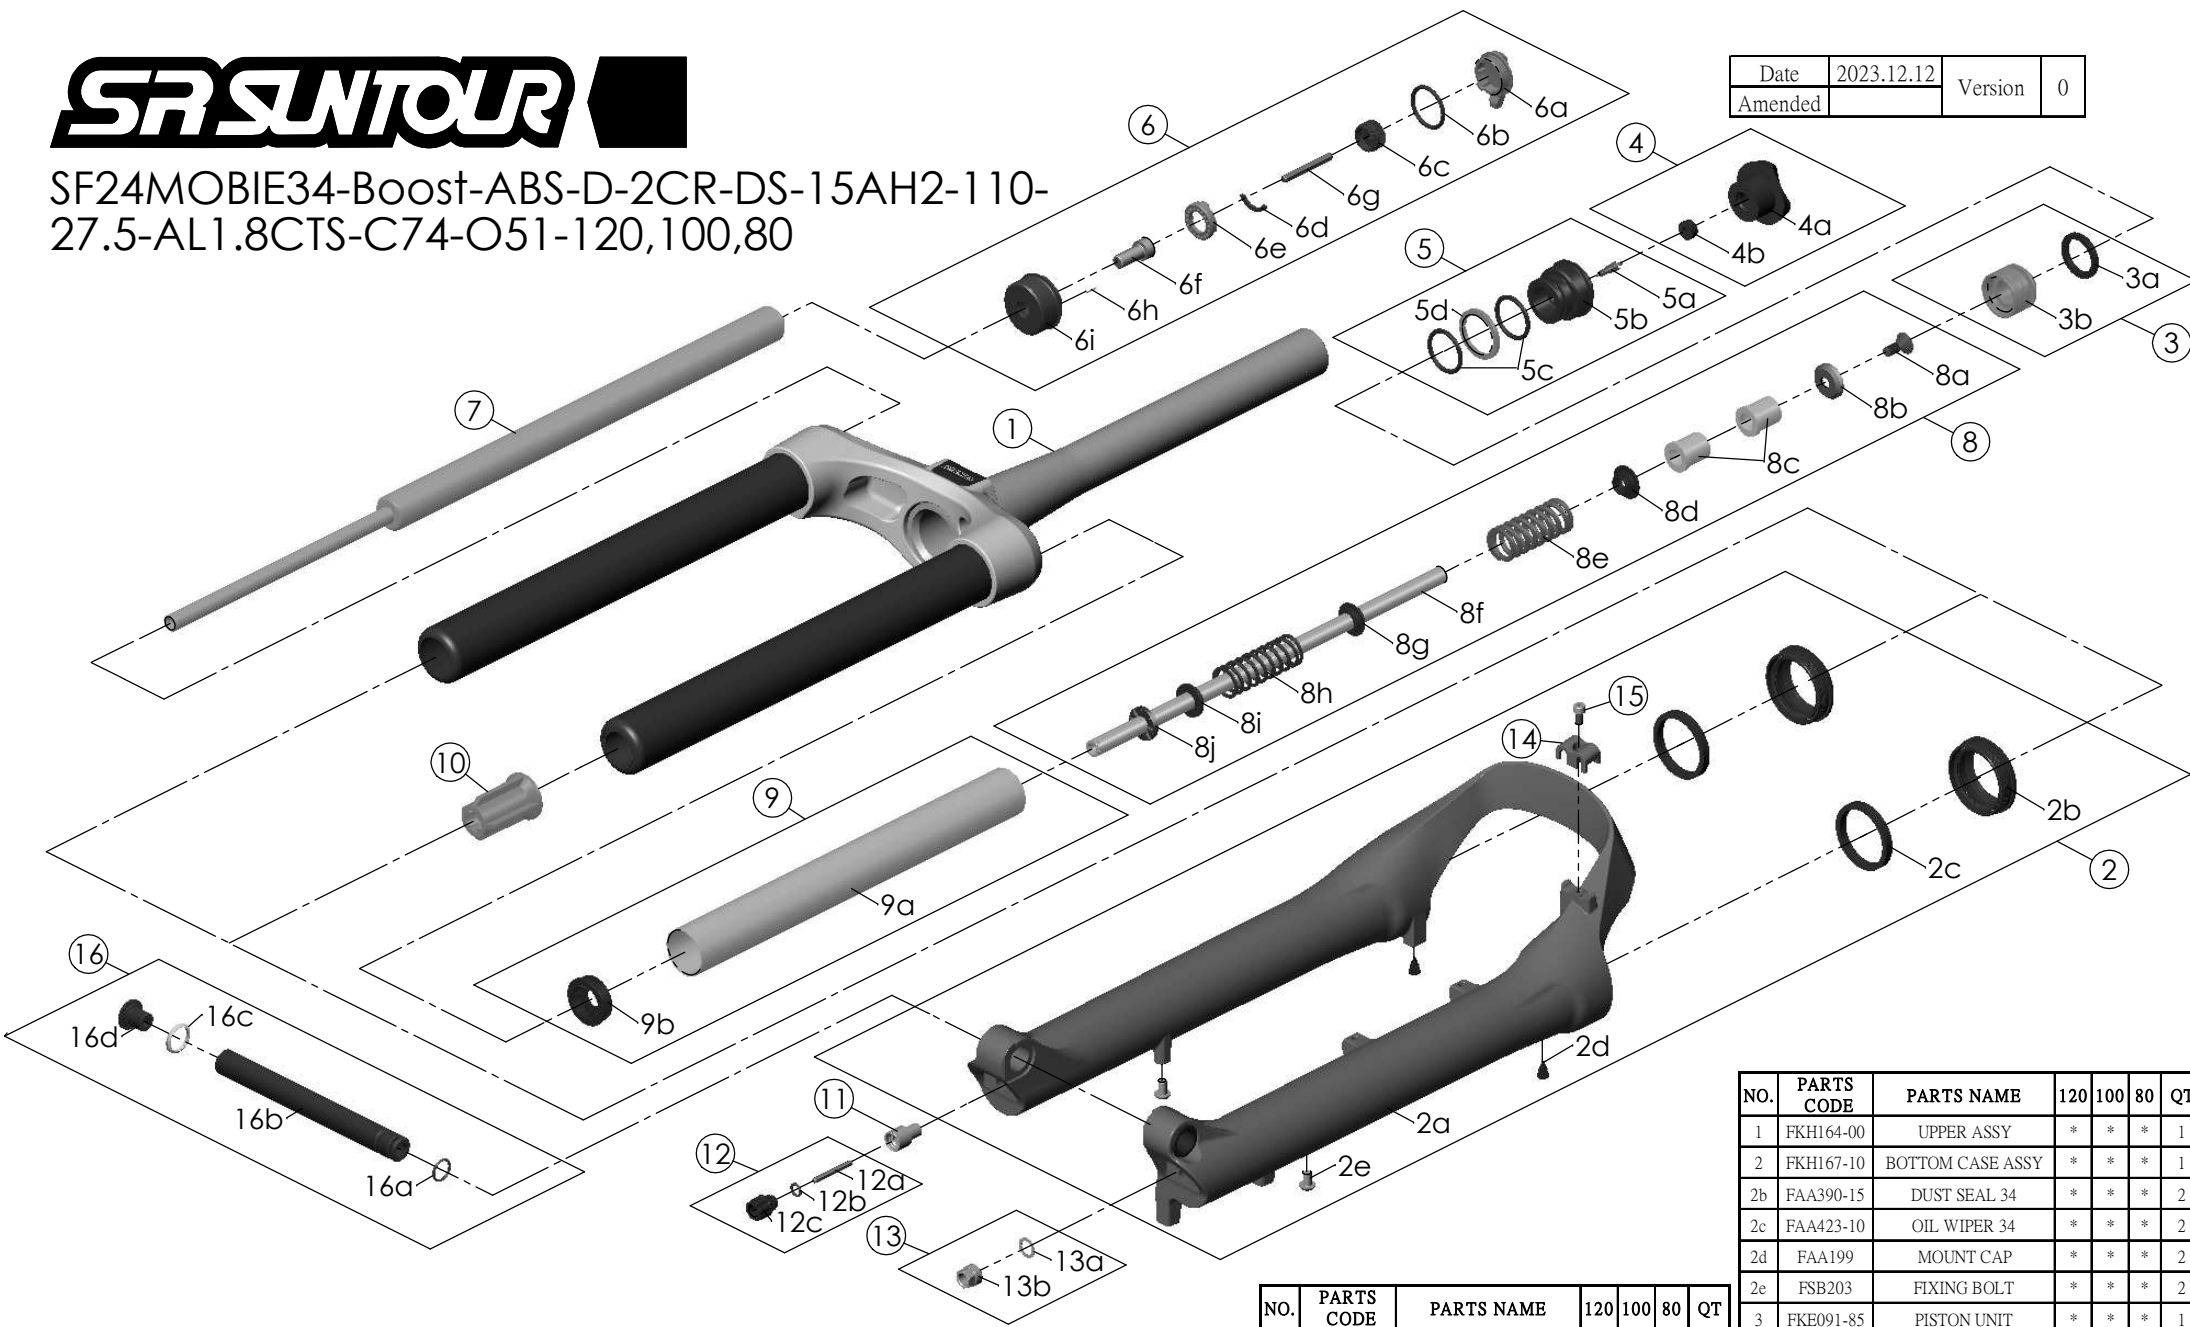

SF24MOBIE34-Boost-ABS-D-2CR-DS-15AH2-110-27.5-AL1.8CTS-C74-O51-120,100,80

Date	2023.12.12	Version	0
Amended			

NO.	PARTS CODE	PARTS NAME	120	100	80	QT
1	FKH164-00	UPPER ASSY	*	*	*	1
2	FKH167-10	BOTTOM CASE ASSY	*	*	*	1
2b	FAA390-15	DUST SEAL 34	*	*	*	2
2c	FAA423-10	OIL WIPER 34	*	*	*	2
2d	FAA199	MOUNT CAP	*	*	*	2
2e	FSB203	FIXING BOLT	*	*	*	2
3	FKE091-85	PISTON UNIT	*	*	*	1
4	FKE076-10	VALVE CAP ASSY	*	*	*	1
5	FKE075-77	AIR CAP ASSY	*	*	*	1
6	FKE526-52	LO TOP CAP ASSY	*	*	*	1
7	FUN070-00	LO-R UNIT	*	*	*	1
8	FKH169-00	SUPPORT TUBE ASSY	*			1
	FKH169-01			*		1
	FKH169-02			*	1	

NO.	PARTS CODE	PARTS NAME	120	100	80	QT
8c	FEE247	REBOUND SPACER	*			0
				*		1
					*	2

NO.	PARTS CODE	PARTS NAME	120	100	80	QT
13	FKA063-03	FIXING NUT SET	*	*	*	1
14	FEG519	CABLE GUIDE	*	*	*	1
15	FSB153	GUIDE FIXING BOLT	*	*	*	1
16	FKA117-00	15AH2-110 THRU AXLE SET	*	*	*	1