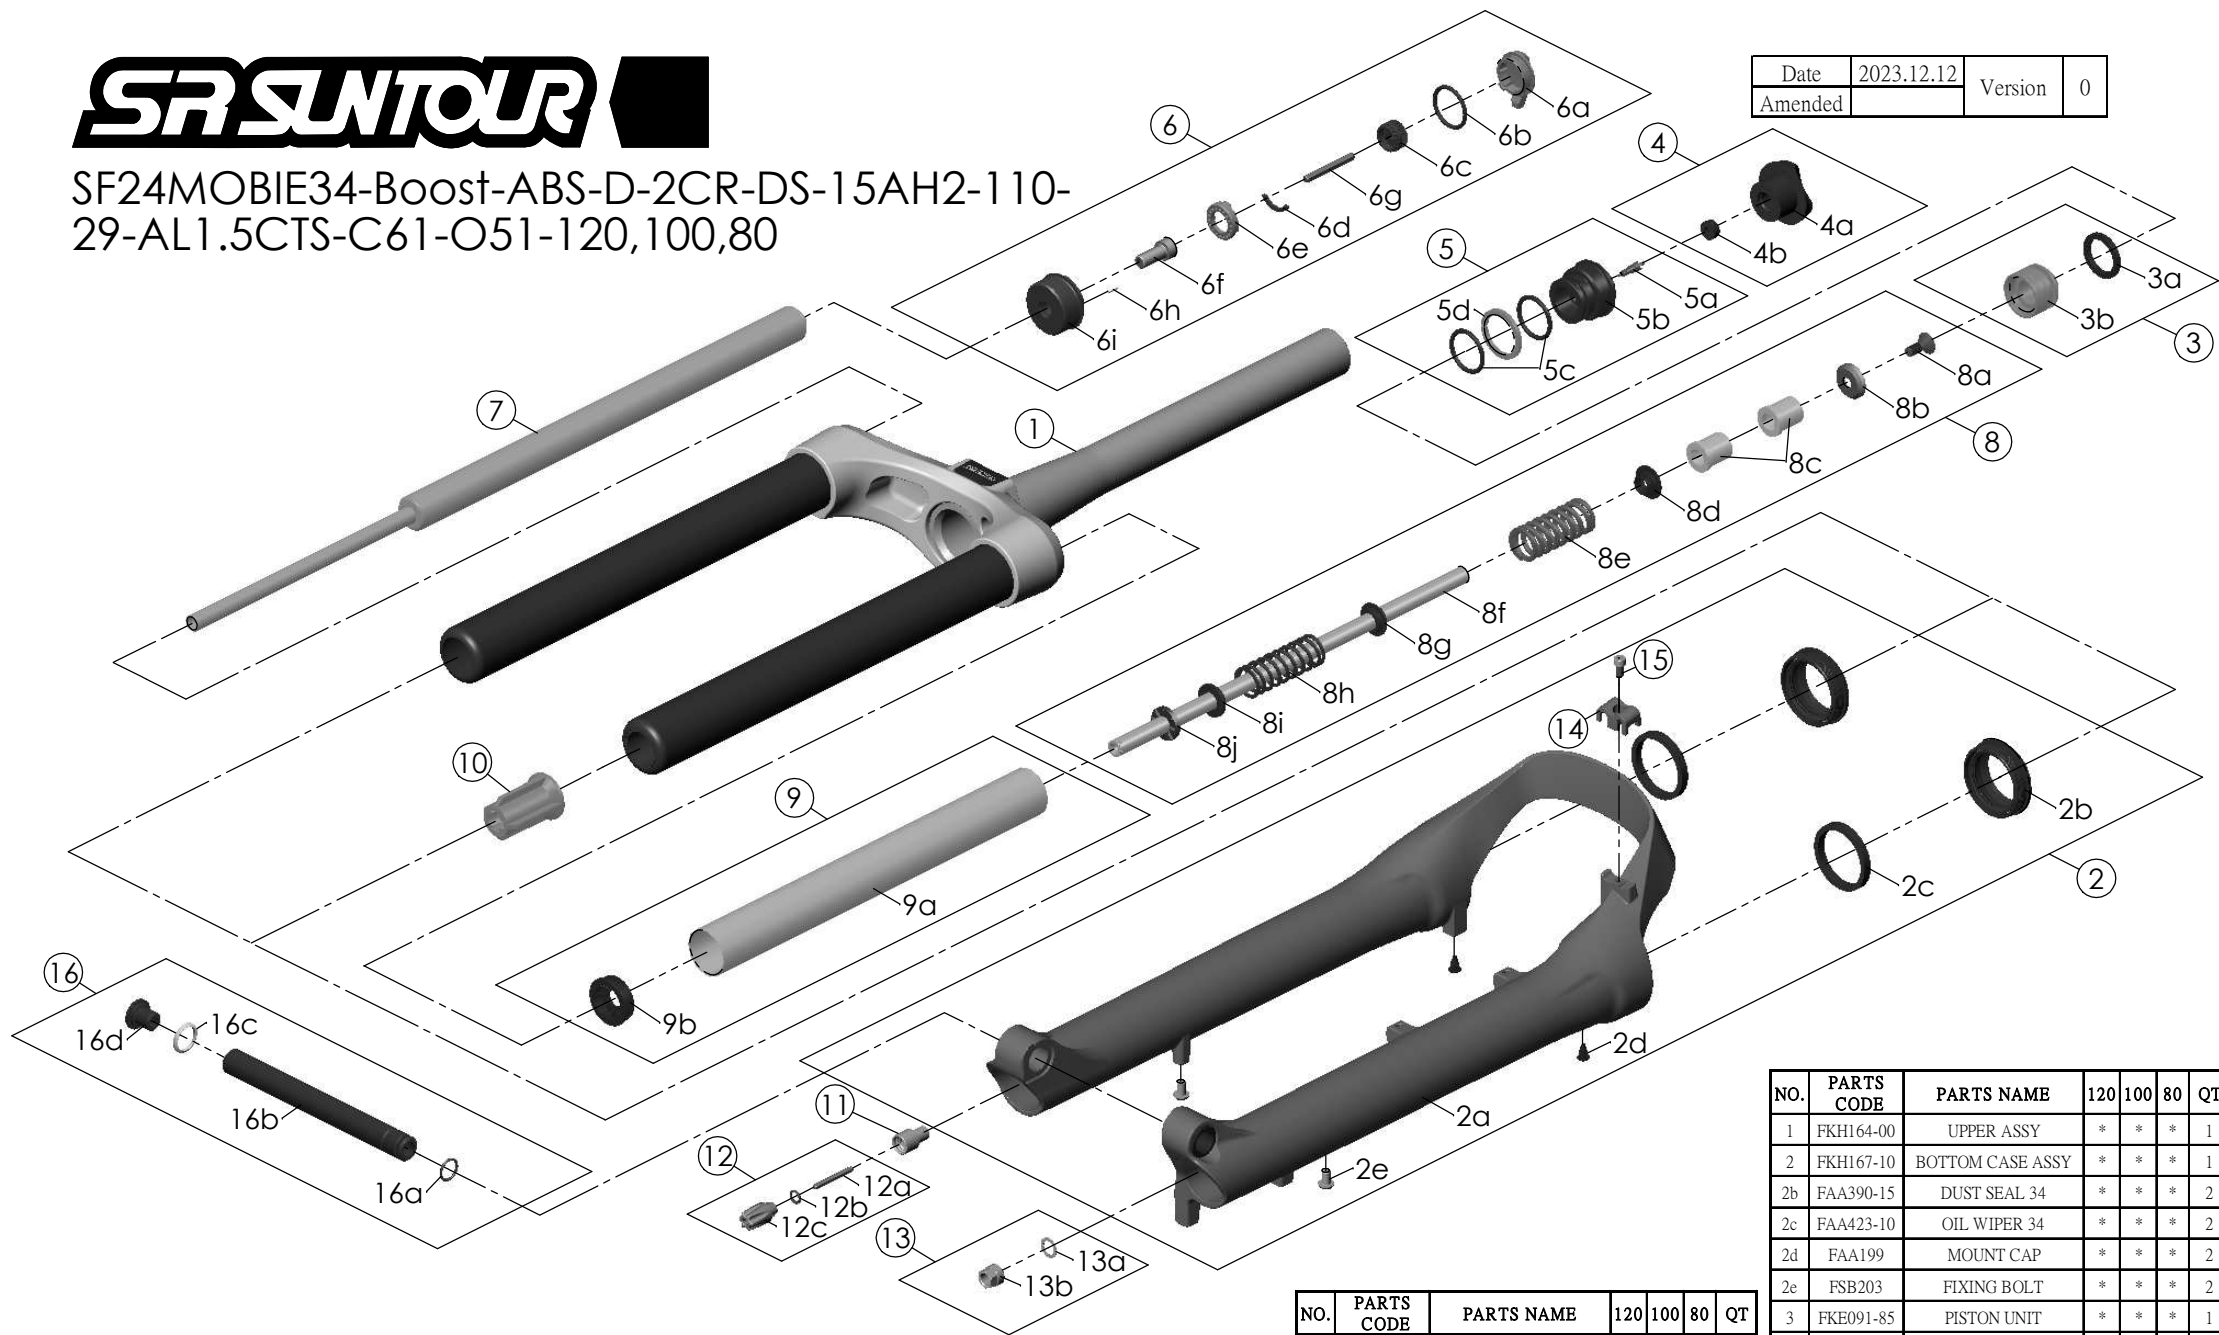

SF24MOBIE34-Boost-ABS-D-2CR-DS-15AH2-110-29-AL1.5CTS-C61-O51-120,100,80

Date	2023.12.12	Version	0
Amended			

NO.	PARTS CODE	PARTS NAME	120	100	80	QT
13	FKA063-03	FIXING NUT SET	*	*	*	1
14	FEG519	CABLE GUIDE	*	*	*	1
15	FSB153	GUIDE FIXING BOLT	*	*	*	1
16	FKA117-00	15AH2-110 THRU AXLE SET	*	*	*	1

NO.	PARTS CODE	PARTS NAME	120	100	80	QT
8c	FEE247	REBOUND SPACER	*	*	*	0
9	FKH150-02	AIR CYLINDER	*	*	*	1
10	FEE799-60	BOTTOM STOPPER	*	*	*	1
11	FSB058	DAMPER FIXING BOLT	*	*	*	1
12	FKA004-22	DAMPER KNOB ASSY	*	*	*	1

NO.	PARTS CODE	PARTS NAME	120	100	80	QT
1	FKH164-00	UPPER ASSY	*	*	*	1
2	FKH167-10	BOTTOM CASE ASSY	*	*	*	1
2b	FAA390-15	DUST SEAL 34	*	*	*	2
2c	FAA423-10	OIL WIPER 34	*	*	*	2
2d	FAA199	MOUNT CAP	*	*	*	2
2e	FSB203	FIXING BOLT	*	*	*	2
3	FKE091-85	PISTON UNIT	*	*	*	1
4	FKE076-10	VALVE CAP ASSY	*	*	*	1
5	FKE075-77	AIR CAP ASSY	*	*	*	1
6	FKE526-52	LO TOP CAP ASSY	*	*	*	1
7	FUN070-00	LO-R UNIT	*	*	*	1
8	FKH169-00	SUPPORT TUBE ASSY	*	*	*	1
	FKH169-01		*	*	1	
	FKH169-02		*	*	1	