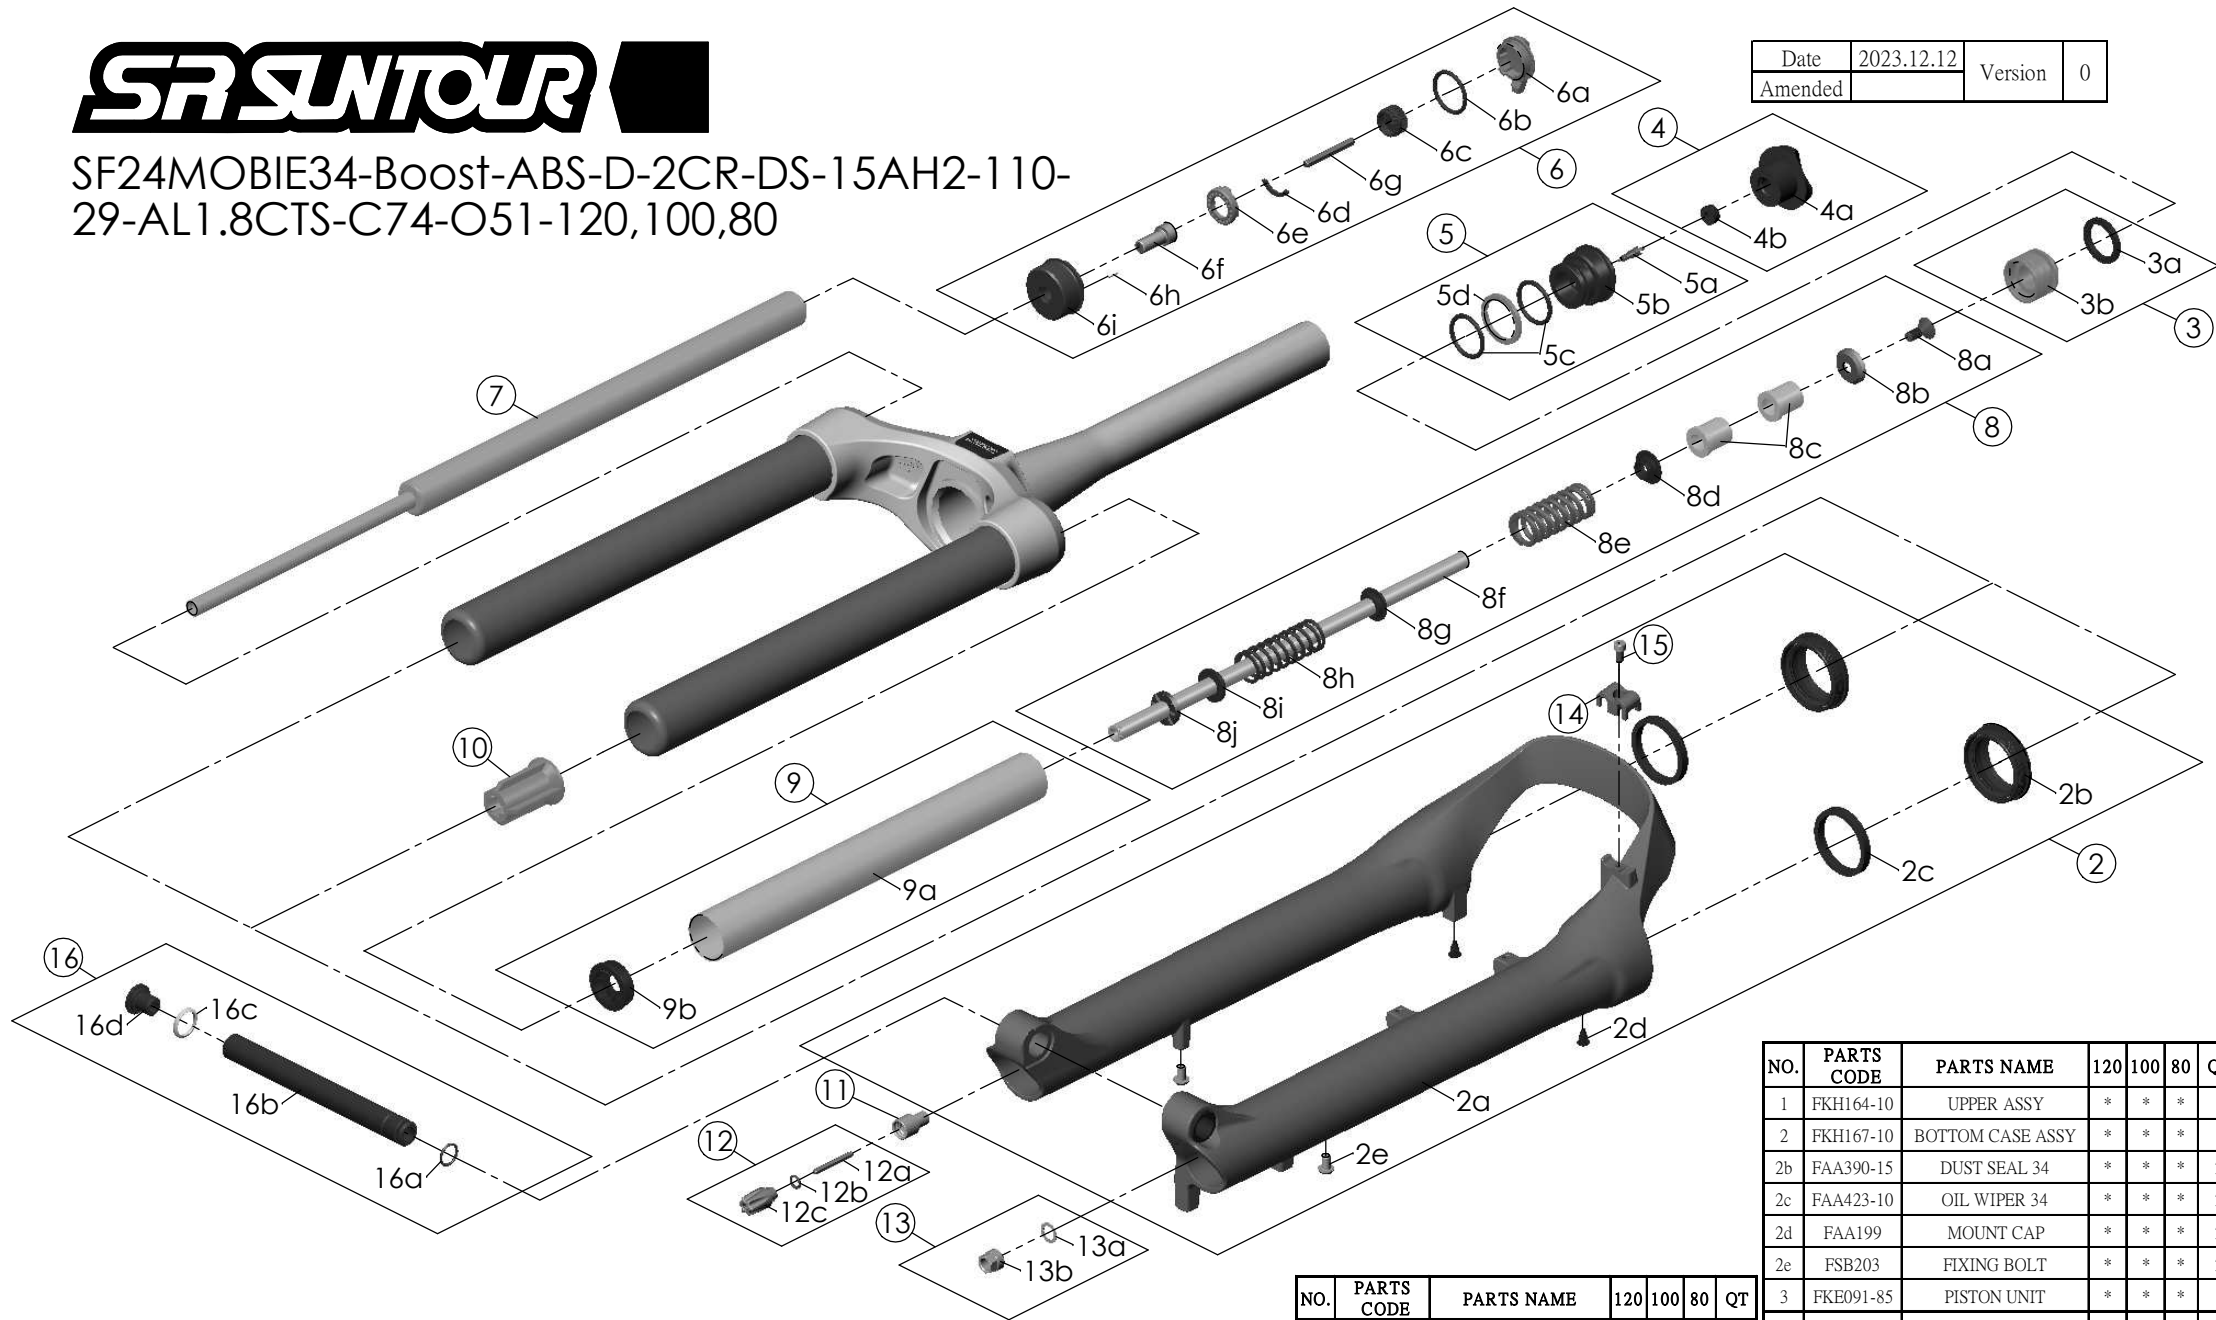

SF24MOBIE34-Boost-ABS-D-2CR-DS-15AH2-110-29-AL1.8CTS-C74-O51-120,100,80

Date	2023.12.12	Version	0
Amended			

NO.	PARTS CODE	PARTS NAME	120	100	80	QT
13	FKA063-03	FIXING NUT SET	*	*	*	1
14	FEG519	CABLE GUIDE	*	*	*	1
15	FSB153	GUIDE FIXING BOLT	*	*	*	1
16	FKA117-00	15AH2-110 THRU AXLE SET	*	*	*	1

NO.	PARTS CODE	PARTS NAME	120	100	80	QT
8c	FEE247	REBOUND SPACER	*			0
				*		1
					*	2
9	FKH150-02	AIR CYLINDER	*	*	*	1
10	FEE799-60	BOTTOM STOPPER	*	*	*	1
11	FSB058	DAMPER FIXING BOLT	*	*	*	1
12	FKA004-22	DAMPER KNOB ASSY	*	*	*	1

NO.	PARTS CODE	PARTS NAME	120	100	80	QT
1	FKH164-10	UPPER ASSY	*	*	*	1
2	FKH167-10	BOTTOM CASE ASSY	*	*	*	1
2b	FAA390-15	DUST SEAL 34	*	*	*	2
2c	FAA423-10	OIL WIPER 34	*	*	*	2
2d	FAA199	MOUNT CAP	*	*	*	2
2e	FSB203	FIXING BOLT	*	*	*	2
3	FKE091-85	PISTON UNIT	*	*	*	1
4	FKE076-10	VALVE CAP ASSY	*	*	*	1
5	FKE075-77	AIR CAP ASSY	*	*	*	1
6	FKE526-52	LO TOP CAP ASSY	*	*	*	1
7	FUN070-00	LO-R UNIT	*	*	*	1
8	FKH169-00	SUPPORT TUBE ASSY	*			1
	FKH169-01			*		1
	FKH169-02				*	