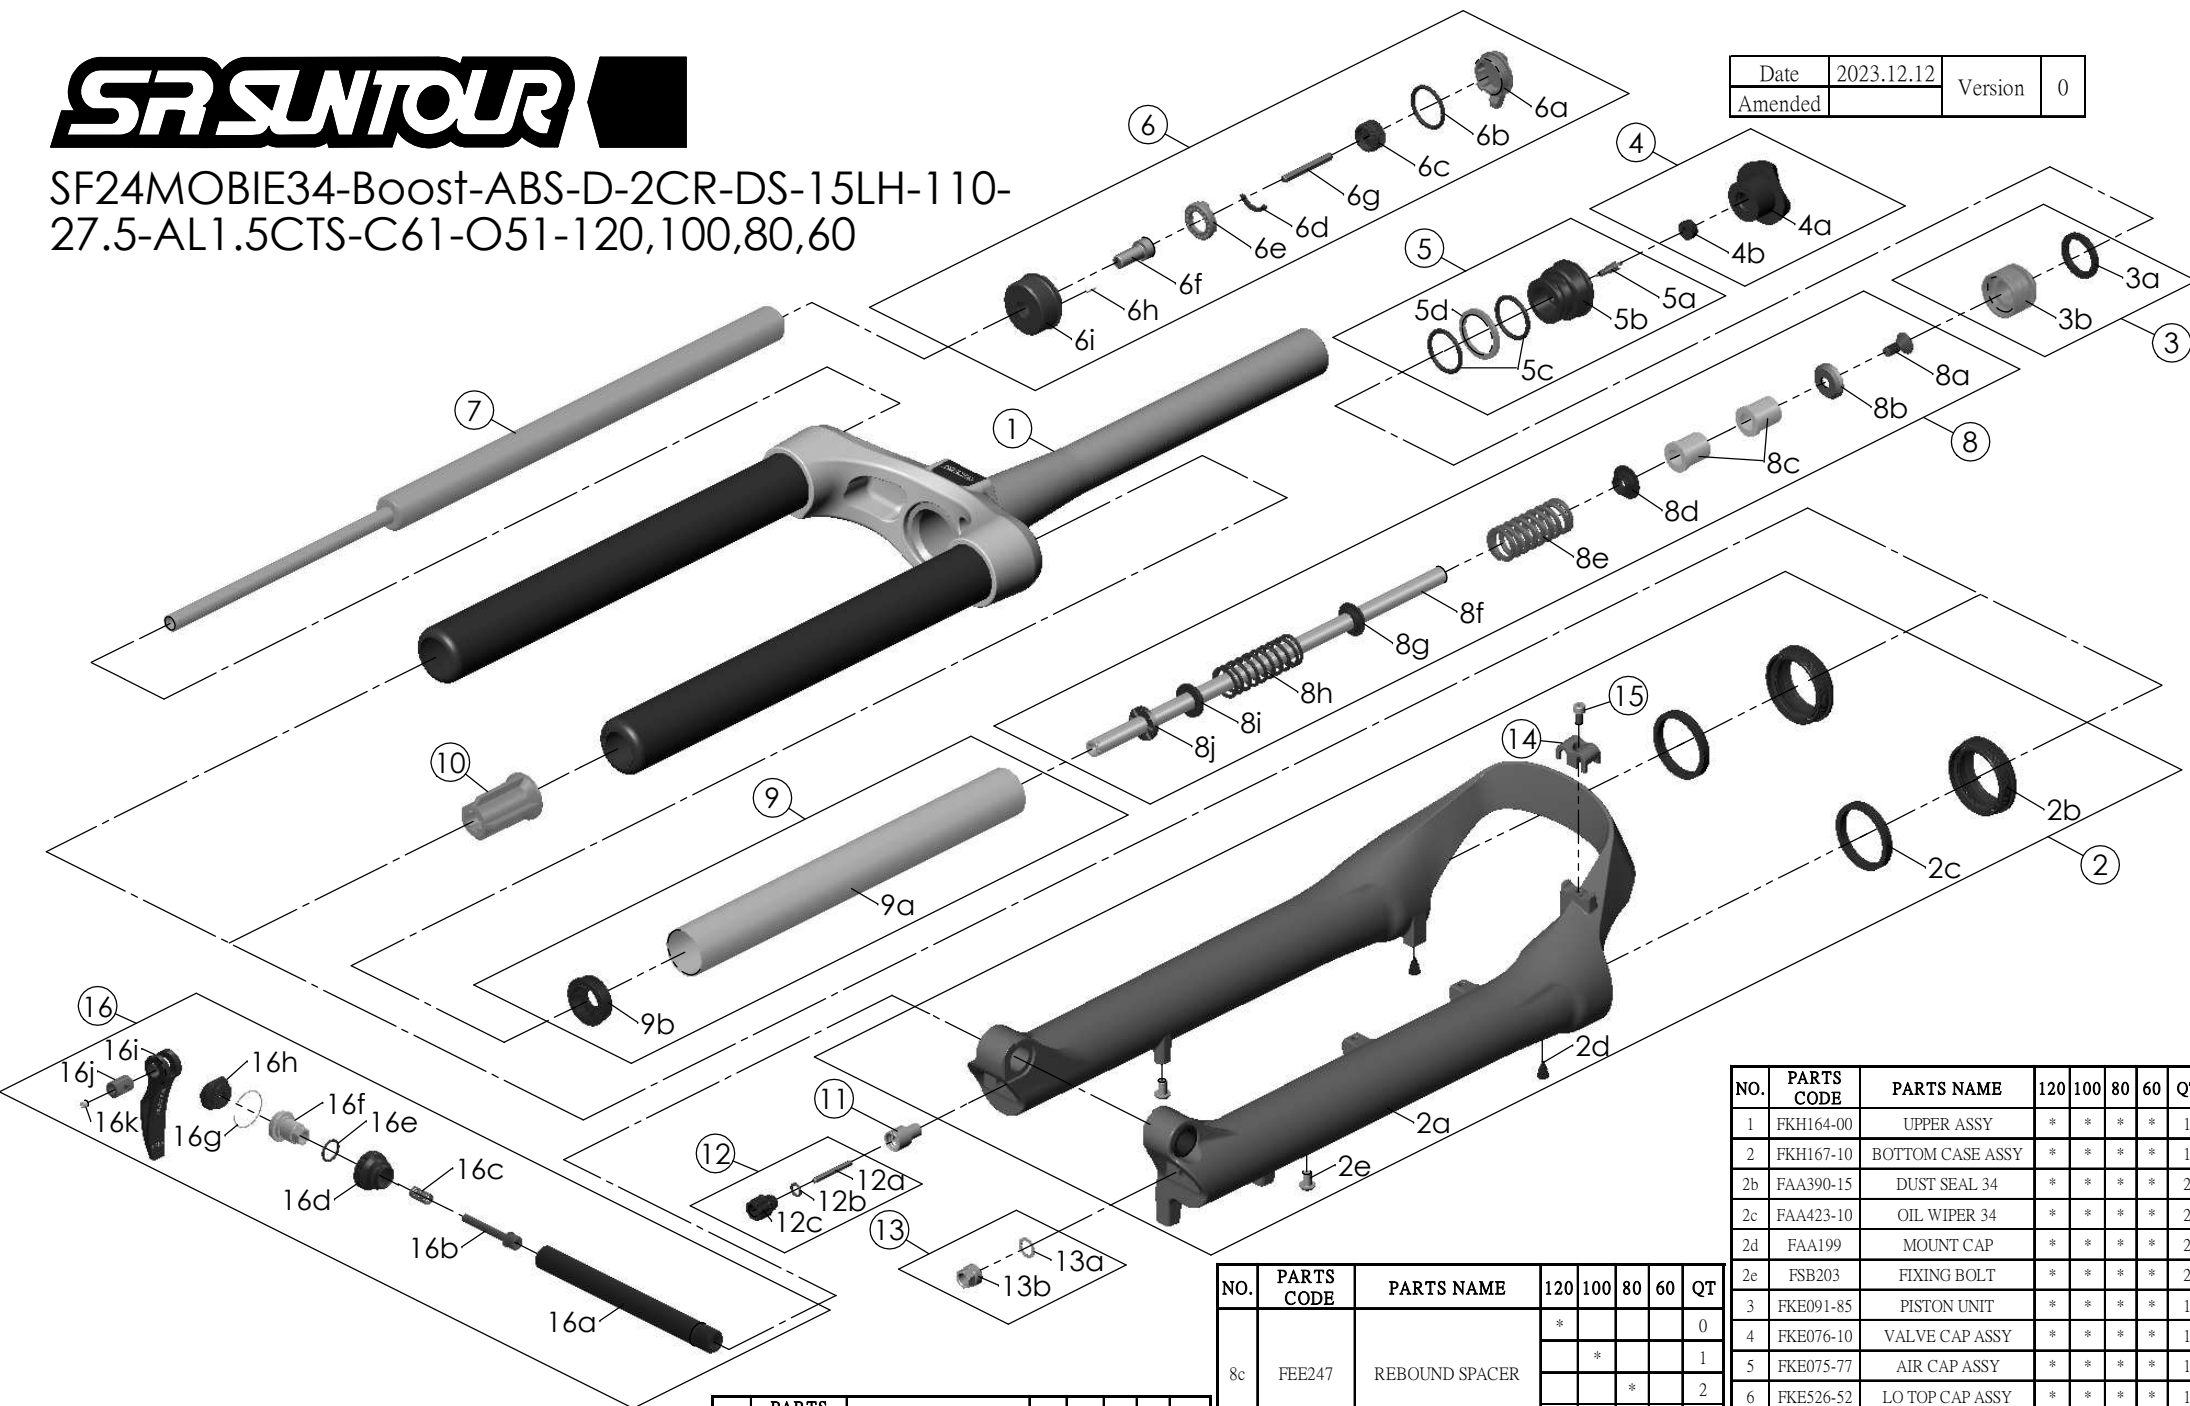

SF24MOBIE34-Boost-ABS-D-2CR-DS-15LH-110-27.5-AL1.5CTS-C61-O51-120,100,80,60

Date	2023.12.12	Version	0
Amended			

NO.	PARTS CODE	PARTS NAME	120	100	80	60	QT
13	FKA063-03	FIXING NUT SET	*	*	*	*	1
14	FEG519	CABLE GUIDE	*	*	*	*	1
15	FSB153	GUIDE FIXING BOLT	*	*	*	*	1
16	FKA116-02	15LH-110 AXLE SET	*	*	*	*	1

NO.	PARTS CODE	PARTS NAME	120	100	80	60	QT
8c	FEE247	REBOUND SPACER	*				0
				*			1
					*		2
						*	3
9	FKH150-02	AIR CYLINDER	*	*	*	*	1
10	FEE799-60	BOTTOM STOPPER	*	*	*	*	1
11	FSB058	DAMPER FIXING BOLT	*	*	*	*	1
12	FKA004-30	REBOUND KNOB ASSY	*	*	*	*	1

NO.	PARTS CODE	PARTS NAME	120	100	80	60	QT
1	FKH164-00	UPPER ASSY	*	*	*	*	1
2	FKH167-10	BOTTOM CASE ASSY	*	*	*	*	1
2b	FAA390-15	DUST SEAL 34	*	*	*	*	2
2c	FAA423-10	OIL WIPER 34	*	*	*	*	2
2d	FAA199	MOUNT CAP	*	*	*	*	2
2e	FSB203	FIXING BOLT	*	*	*	*	2
3	FKE091-85	PISTON UNIT	*	*	*	*	1
4	FKE076-10	VALVE CAP ASSY	*	*	*	*	1
5	FKE075-77	AIR CAP ASSY	*	*	*	*	1
6	FKE526-52	LO TOP CAP ASSY	*	*	*	*	1
7	FUN070-00	LO-R UNIT	*	*	*	*	1
8	FKH169-00	SUPPORT TUBE ASSY	*				1
	FKH169-01		*	*		1	
	FKH169-02				*	1	
	FKH169-03					*	1