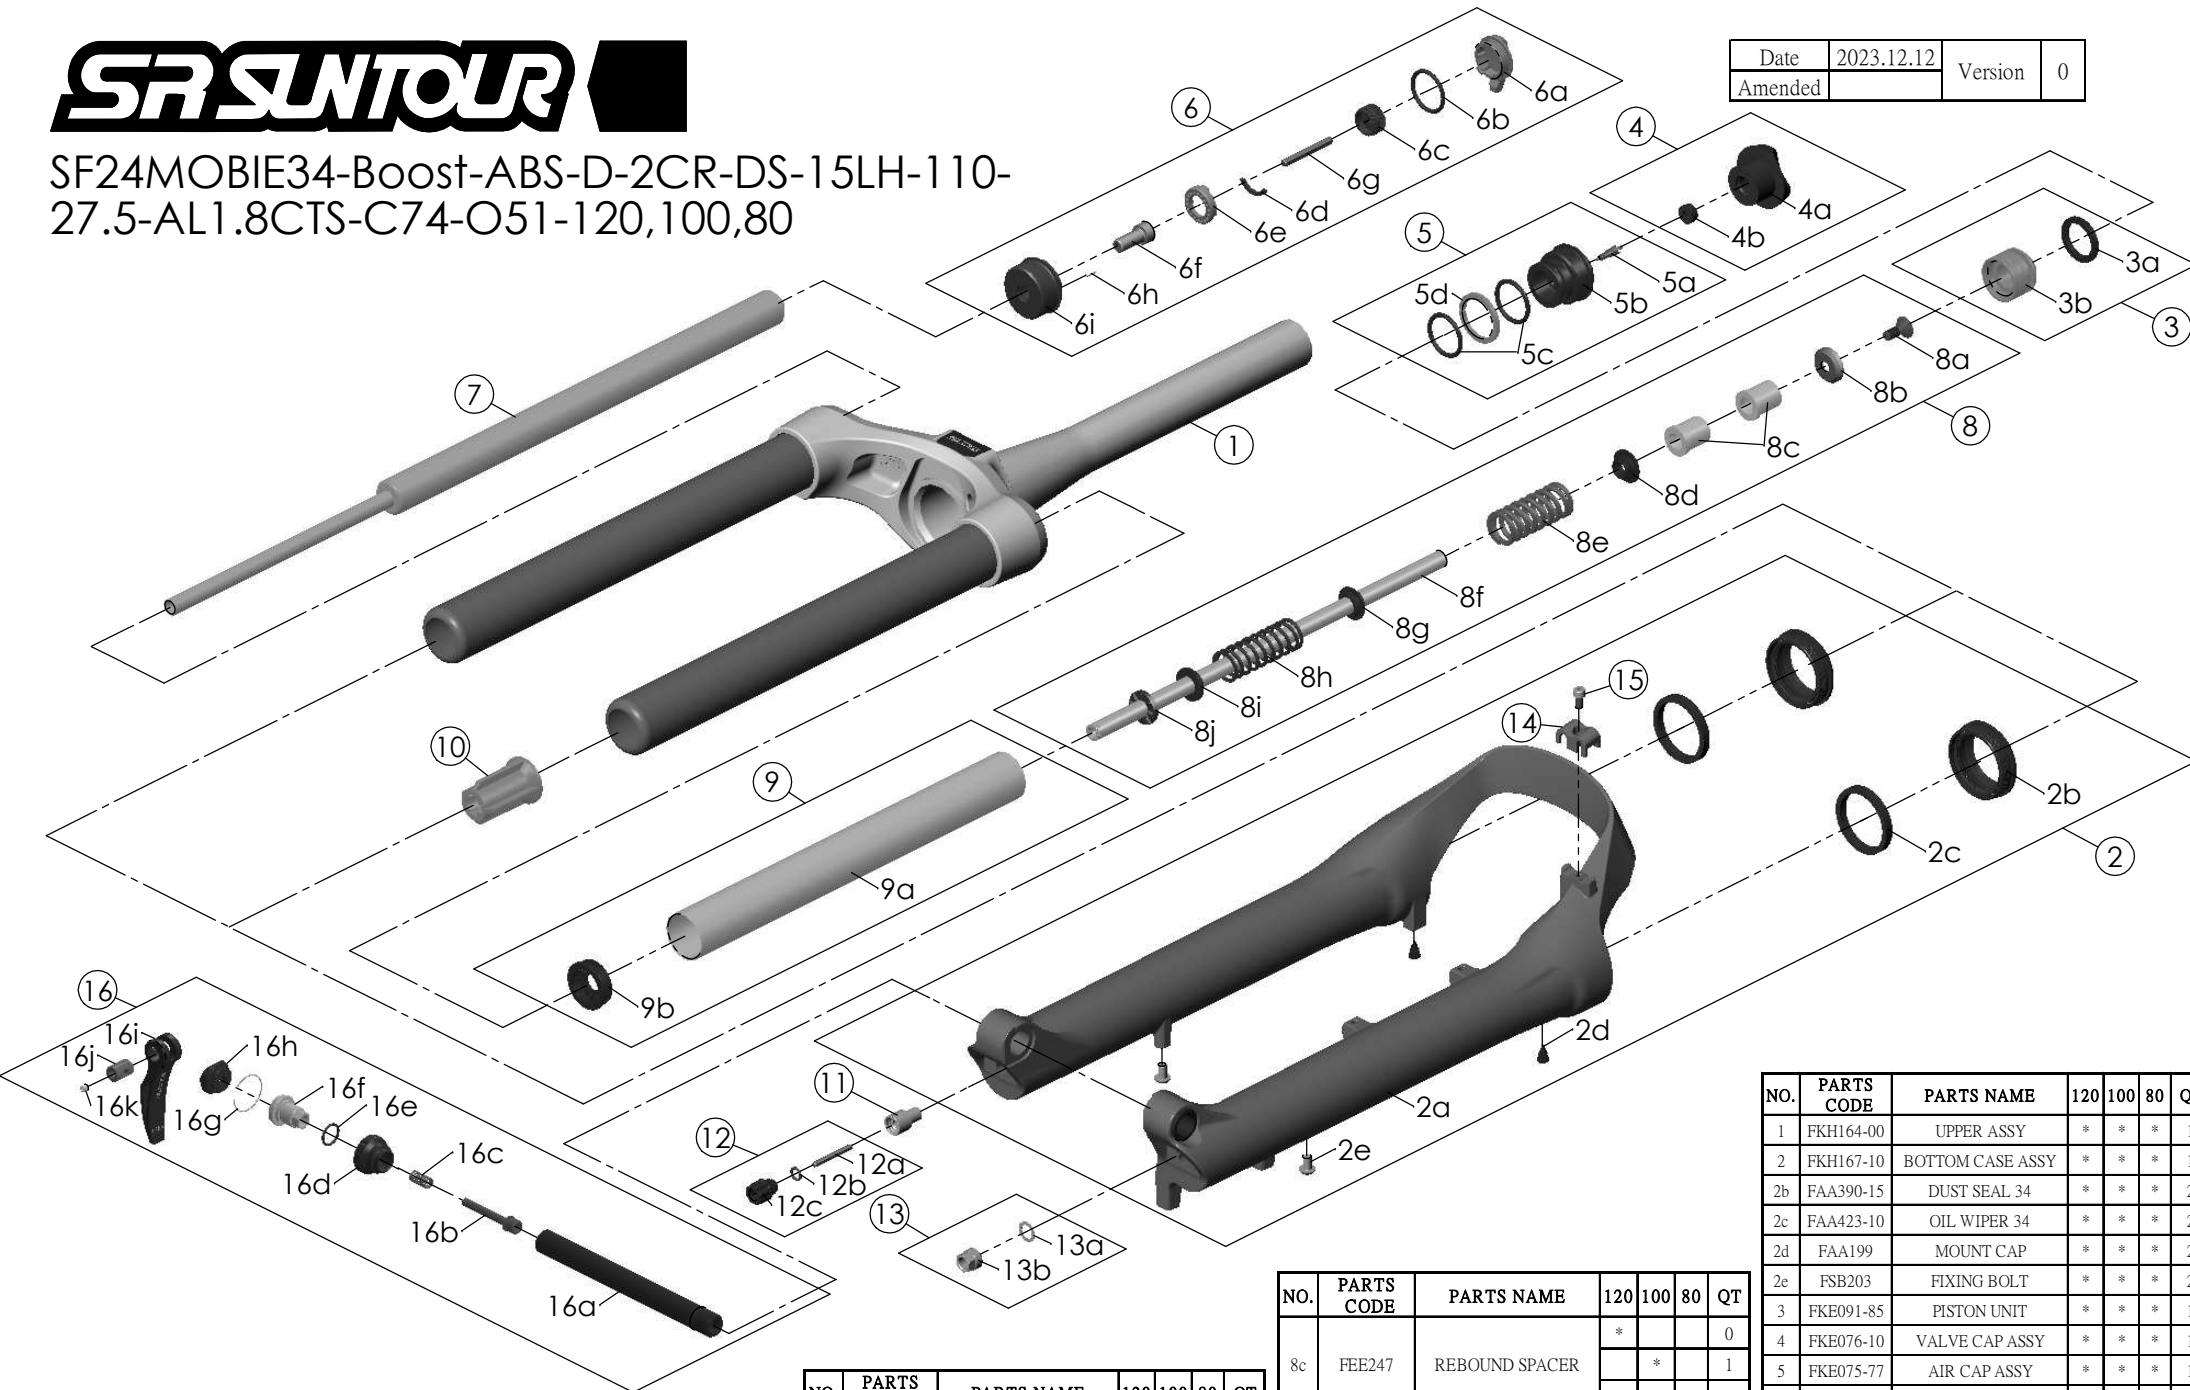

SF24MOBIE34-Boost-ABS-D-2CR-DS-15LH-110-27.5-AL1.8CTS-C74-O51-120,100,80

Date	2023.12.12	Version	0
Amended			

NO.	PARTS CODE	PARTS NAME	120	100	80	QT
13	FKA063-03	FIXING NUT SET	*	*	*	1
14	FEG519	CABLE GUIDE	*	*	*	1
15	FSB153	GUIDE FIXING BOLT	*	*	*	1
16	FKA116-02	15LH-110 AXLE SET	*	*	*	1

NO.	PARTS CODE	PARTS NAME	120	100	80	QT
8c	FEE247	REBOUND SPACER	*			0
				*		1
					*	2
9	FKH150-02	AIR CYLINDER	*	*	*	1
10	FEE799-60	BOTTOM STOPPER	*	*	*	1
11	FSB058	DAMPER FIXING BOLT	*	*	*	1
12	FKA004-30	REBOUND KNOB ASSY	*	*	*	1

NO.	PARTS CODE	PARTS NAME	120	100	80	QT
1	FKH164-00	UPPER ASSY	*	*	*	1
2	FKH167-10	BOTTOM CASE ASSY	*	*	*	1
2b	FAA390-15	DUST SEAL 34	*	*	*	2
2c	FAA423-10	OIL WIPER 34	*	*	*	2
2d	FAA199	MOUNT CAP	*	*	*	2
2e	FSB203	FIXING BOLT	*	*	*	2
3	FKE091-85	PISTON UNIT	*	*	*	1
4	FKE076-10	VALVE CAP ASSY	*	*	*	1
5	FKE075-77	AIR CAP ASSY	*	*	*	1
6	FKE526-52	LO TOP CAP ASSY	*	*	*	1
7	FUN070-00	LO-R UNIT	*	*	*	1
	FKH169-00	SUPPORT TUBE ASSY	*			1
8	FKH169-01		*	*	*	1
	FKH169-02				*	1