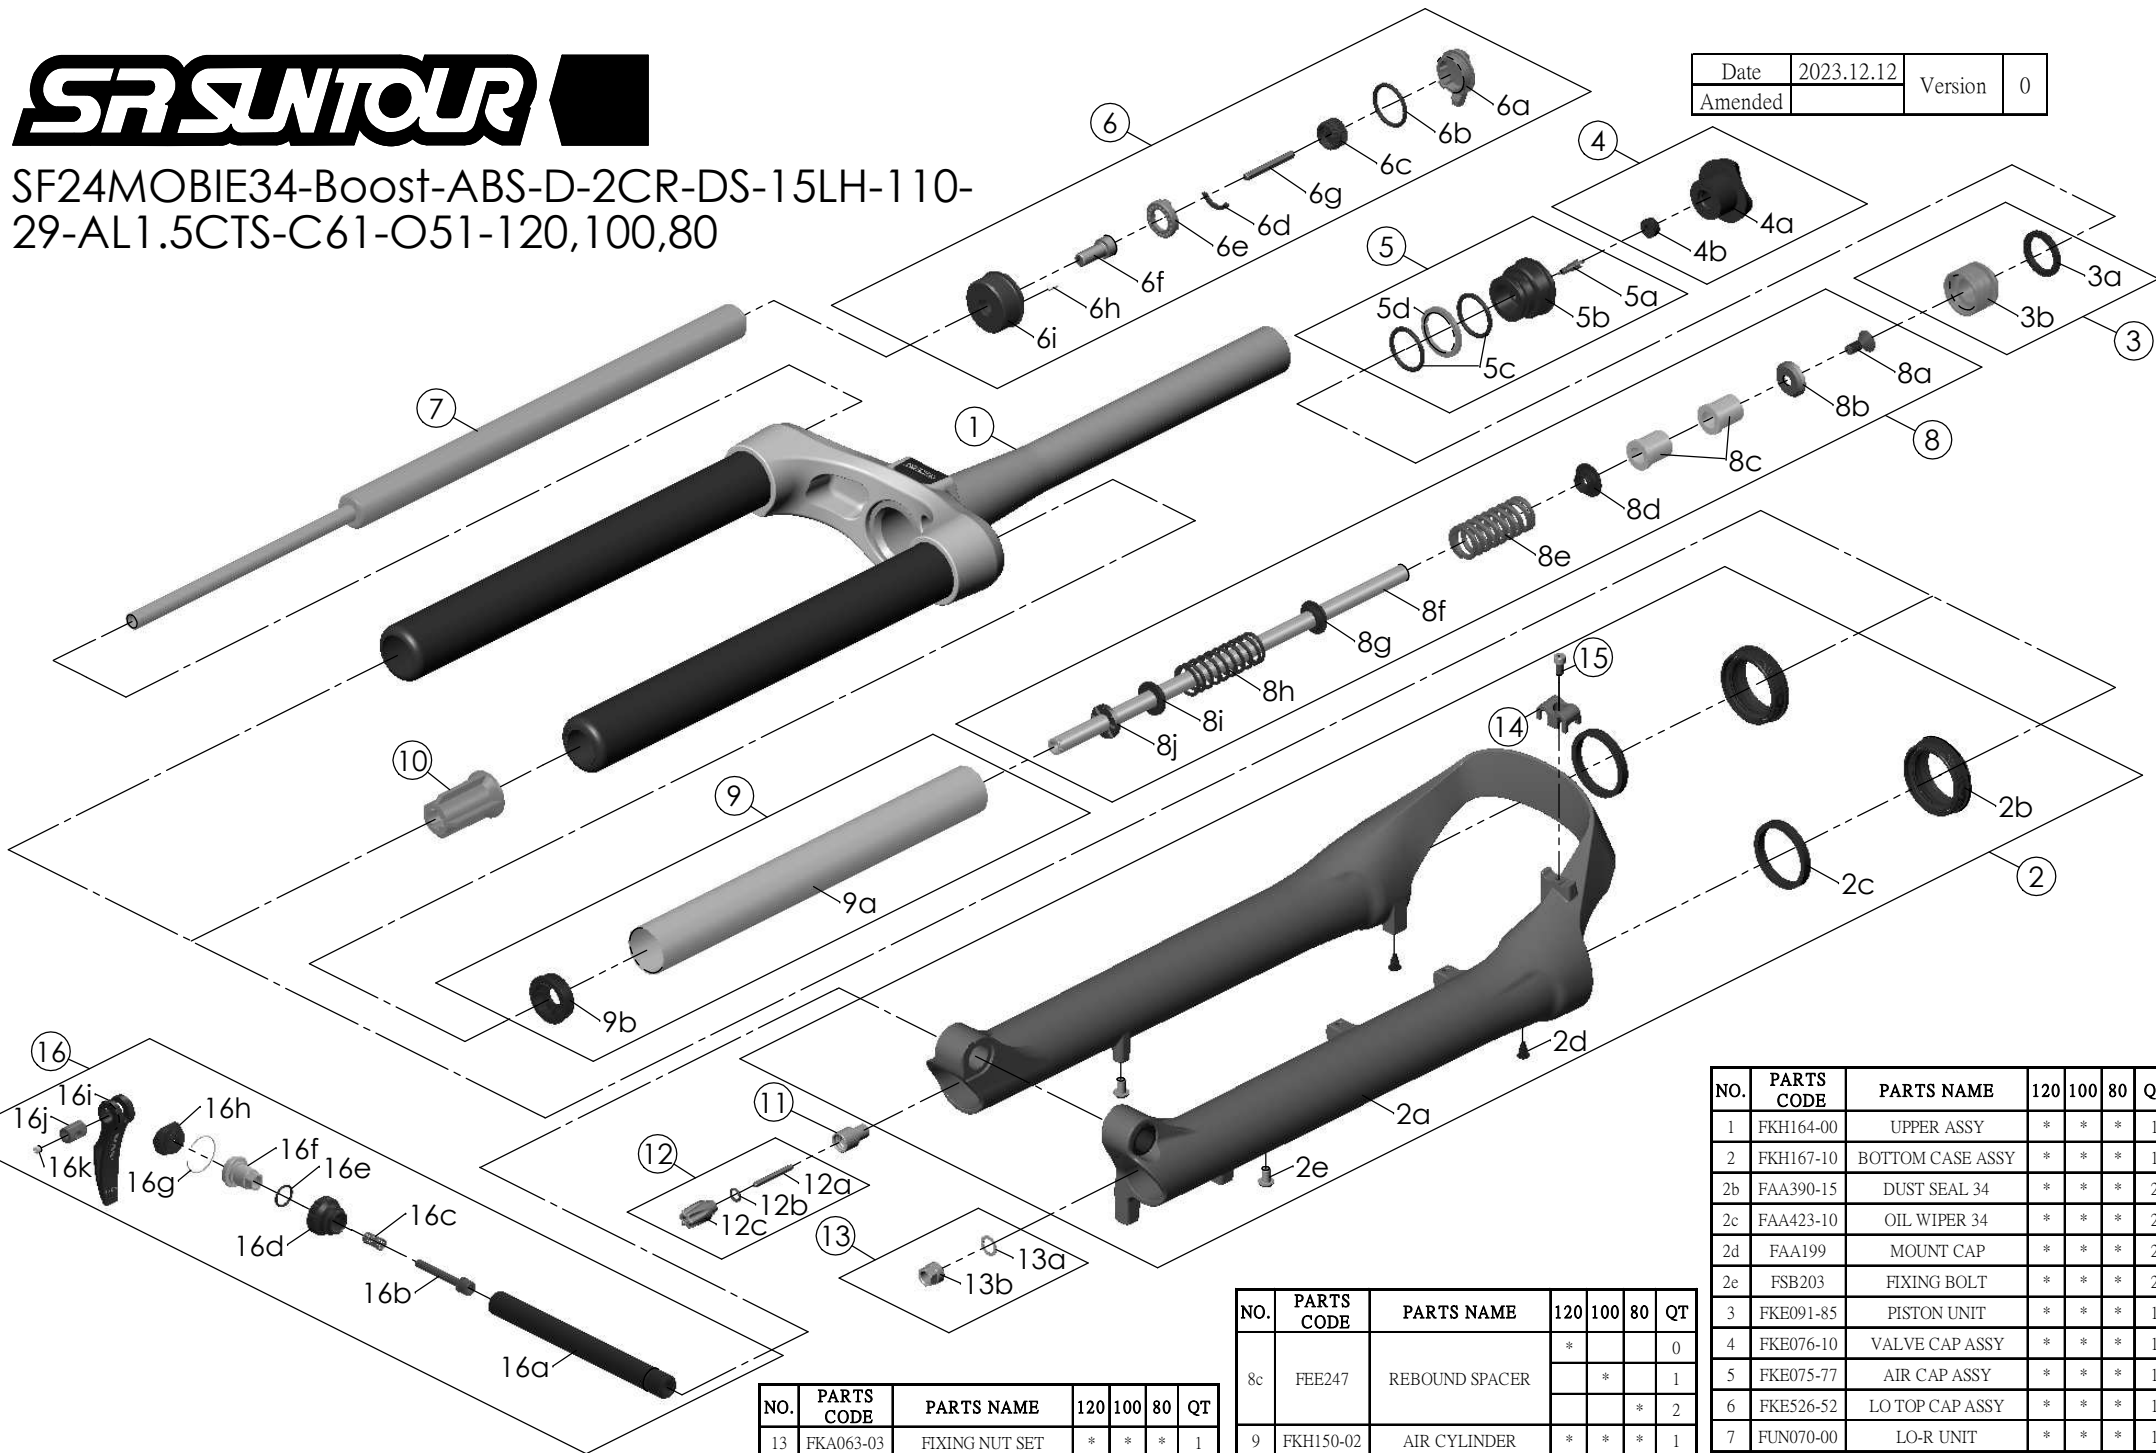

SF24MOBIE34-Boost-ABS-D-2CR-DS-15LH-110-29-AL1.5CTS-C61-O51-120,100,80

Date	2023.12.12	Version	0
Amended			

NO.	PARTS CODE	PARTS NAME	120	100	80	QT
13	FKA063-03	FIXING NUT SET	*	*	*	1
14	FEG519	CABLE GUIDE	*	*	*	1
15	FSB153	GUIDE FIXING BOLT	*	*	*	1
16	FKA116-02	15LH-110 AXLE SET	*	*	*	1

NO.	PARTS CODE	PARTS NAME	120	100	80	QT
8c	FEE247	REBOUND SPACER	*	*	*	0
			*	*	*	1
			*	*	*	2
9	FKH150-02	AIR CYLINDER	*	*	*	1
10	FEE799-60	BOTTOM STOPPER	*	*	*	1
11	FSB058	DAMPER FIXING BOLT	*	*	*	1
12	FKA004-22	DAMPER KNOB ASSY	*	*	*	1

NO.	PARTS CODE	PARTS NAME	120	100	80	QT
1	FKH164-00	UPPER ASSY	*	*	*	1
2	FKH167-10	BOTTOM CASE ASSY	*	*	*	1
2b	FAA390-15	DUST SEAL 34	*	*	*	2
2c	FAA423-10	OIL WIPER 34	*	*	*	2
2d	FAA199	MOUNT CAP	*	*	*	2
2e	FSB203	FIXING BOLT	*	*	*	2
3	FKE091-85	PISTON UNIT	*	*	*	1
4	FKE076-10	VALVE CAP ASSY	*	*	*	1
5	FKE075-77	AIR CAP ASSY	*	*	*	1
6	FKE526-52	LO TOP CAP ASSY	*	*	*	1
7	FUN070-00	LO-R UNIT	*	*	*	1
8	FKH169-00	SUPPORT TUBE ASSY	*	*	*	1
	FKH169-01		*	*	*	1
	FKH169-02		*	*	*	1