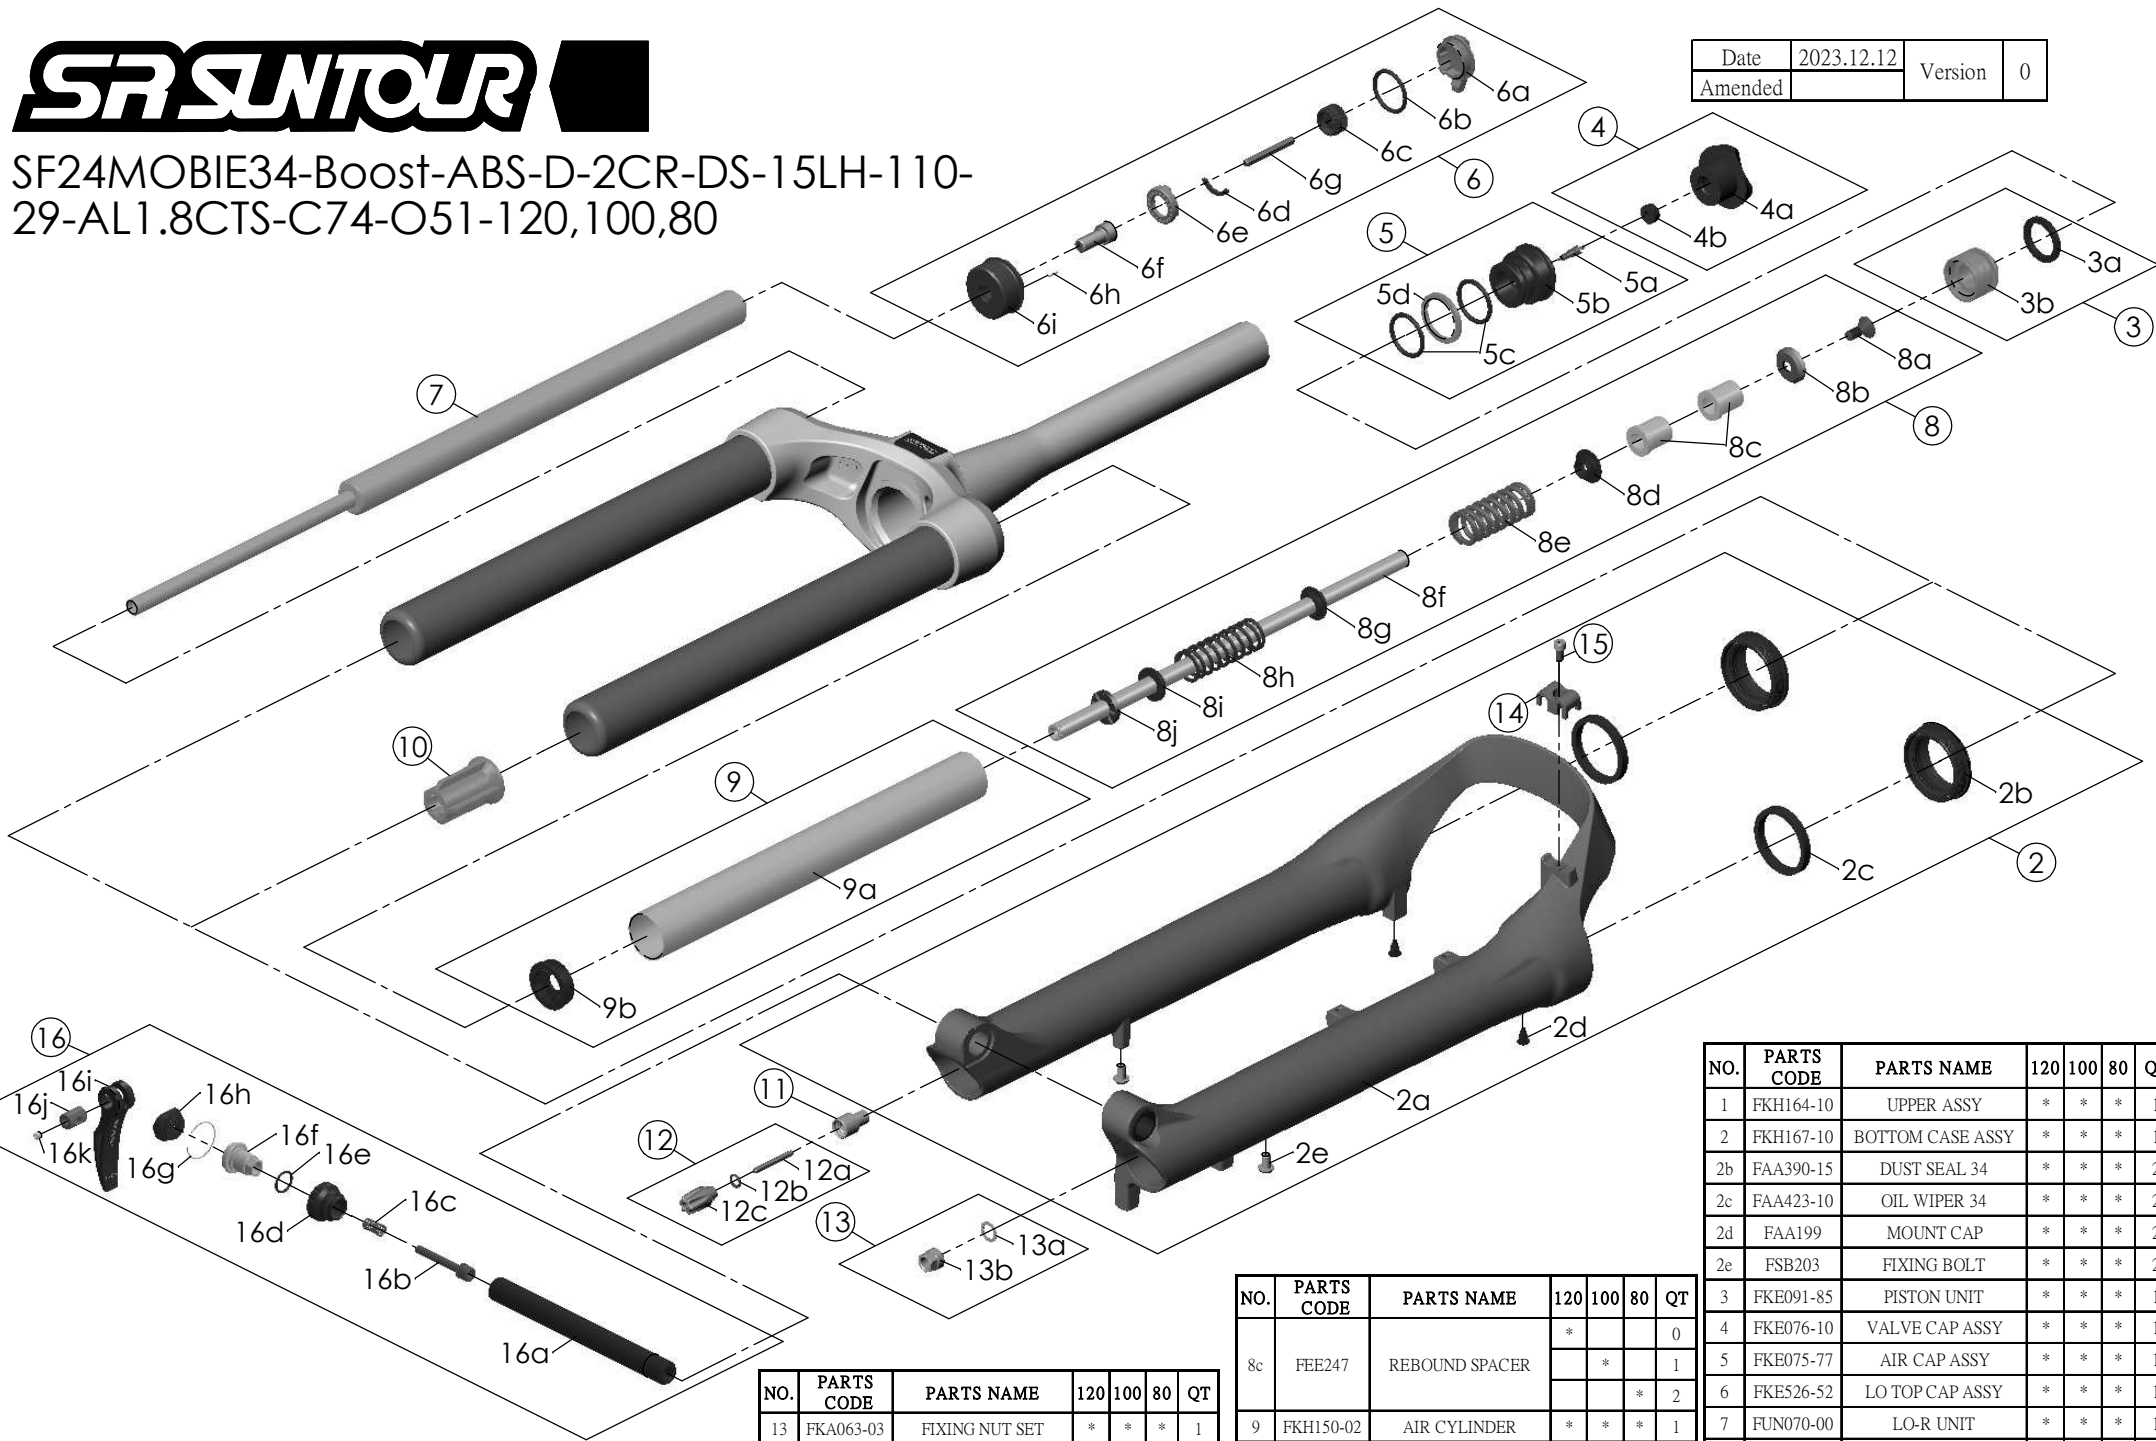

SF24MOBIE34-Boost-ABS-D-2CR-DS-15LH-110-29-AL1.8CTS-C74-O51-120,100,80

Date	2023.12.12	Version	0
Amended			

NO.	PARTS CODE	PARTS NAME	120	100	80	QT
13	FKA063-03	FIXING NUT SET	*	*	*	1
14	FEG519	CABLE GUIDE	*	*	*	1
15	FSB153	GUIDE FIXING BOLT	*	*	*	1
16	FKA116-02	15LH-110 AXLE SET	*	*	*	1

NO.	PARTS CODE	PARTS NAME	120	100	80	QT
8c	FEE247	REBOUND SPACER	*			0
				*		1
					*	2
9	FKH150-02	AIR CYLINDER	*	*	*	1
10	FEE799-60	BOTTOM STOPPER	*	*	*	1
11	FSB058	DAMPER FIXING BOLT	*	*	*	1
12	FKA004-22	DAMPER KNOB ASSY	*	*	*	1

NO.	PARTS CODE	PARTS NAME	120	100	80	QT
1	FKH164-10	UPPER ASSY	*	*	*	1
2	FKH167-10	BOTTOM CASE ASSY	*	*	*	1
2b	FAA390-15	DUST SEAL 34	*	*	*	2
2c	FAA423-10	OIL WIPER 34	*	*	*	2
2d	FAA199	MOUNT CAP	*	*	*	2
2e	FSB203	FIXING BOLT	*	*	*	2
3	FKE091-85	PISTON UNIT	*	*	*	1
4	FKE076-10	VALVE CAP ASSY	*	*	*	1
5	FKE075-77	AIR CAP ASSY	*	*	*	1
6	FKE526-52	LO TOP CAP ASSY	*	*	*	1
7	FUN070-00	LO-R UNIT	*	*	*	1
8	FKH169-00	SUPPORT TUBE ASSY	*			1
	FKH169-01		*		1	
	FKH169-02			*	1	