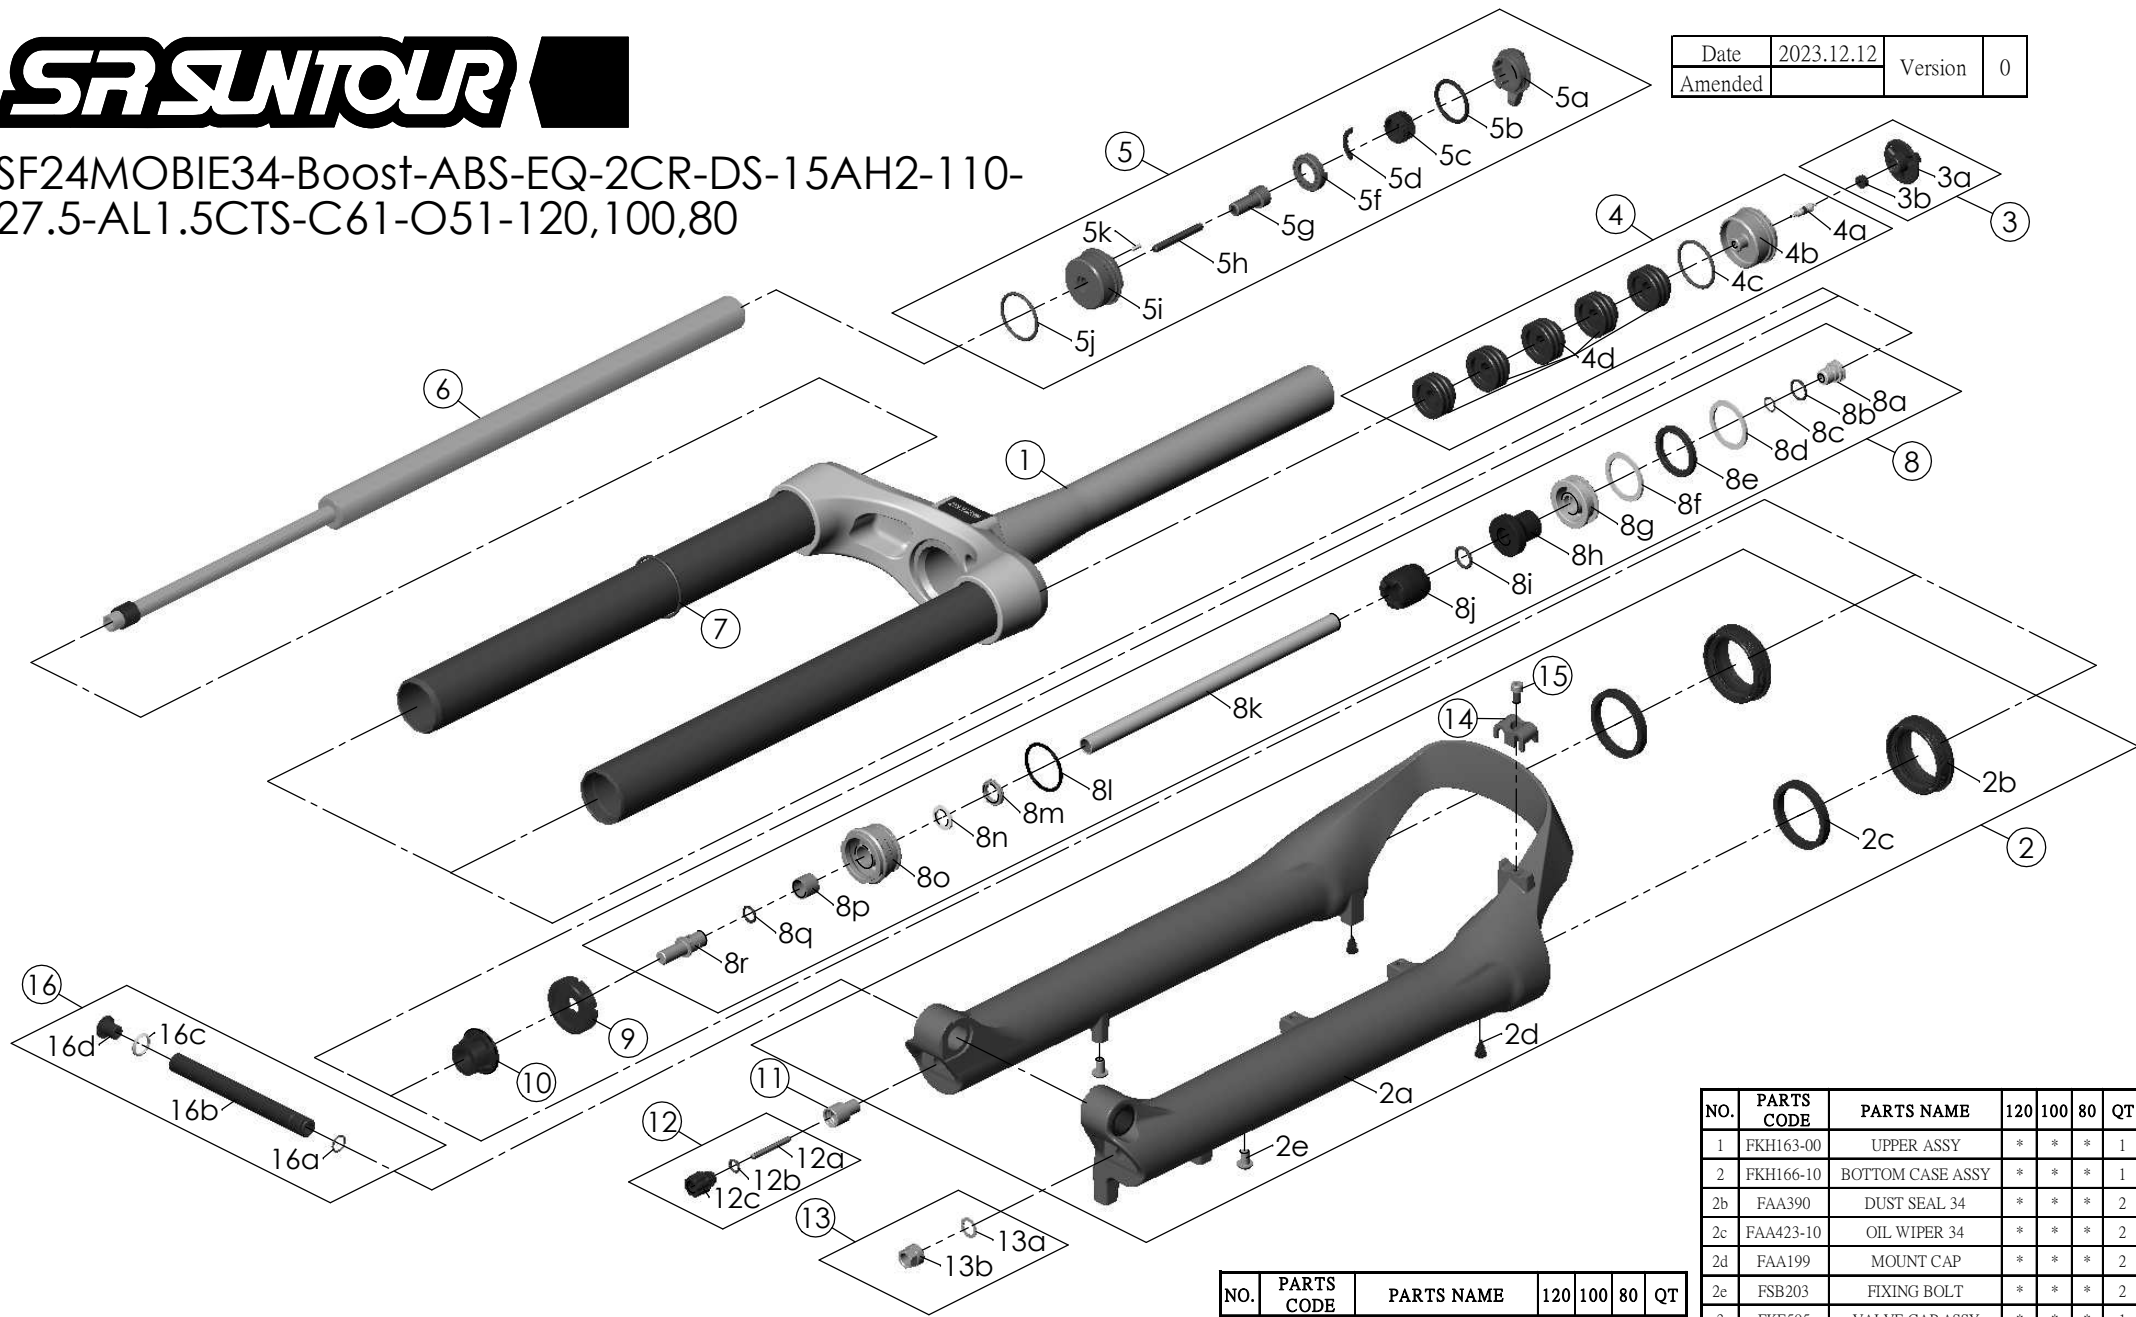

SF24MOBIE34-Boost-ABS-EQ-2CR-DS-15AH2-110-27.5-AL1.5CTS-C61-O51-120,100,80

Date	2023.12.12	Version	0
Amended			

NO.	PARTS CODE	PARTS NAME	120	100	80	QT
13	FKA063-03	FIXING NUT SET	*	*	*	1
14	FEG519	CABLE GUIDE	*	*	*	1
15	FSB153	GUIDE FIXING BOLT	*	*	*	1
16	FKA117-00	15AH2-110 THRU AXLE SET	*	*	*	1

NO.	PARTS CODE	PARTS NAME	120	100	80	QT
8	FKE577-07	SUPPORT TUBE ASSY	*			1
	FKE577-17			*		1
	FKE577-27				*	1
9	FEP687-10	BOTTOM BUMPER	*	*	*	1
10	FEG242-10	BOTTOM STOPPER	*	*	*	1
11	FSB058	DAMPER FIXING BOLT	*	*	*	1
12	FKA004-30	REBOUND KNOB ASSY	*	*	*	1

NO.	PARTS CODE	PARTS NAME	120	100	80	QT
1	FKH163-00	UPPER ASSY	*	*	*	1
2	FKH166-10	BOTTOM CASE ASSY	*	*	*	1
2b	FAA390	DUST SEAL 34	*	*	*	2
2c	FAA423-10	OIL WIPER 34	*	*	*	2
2d	FAA199	MOUNT CAP	*	*	*	2
2e	FSB203	FIXING BOLT	*	*	*	2
3	FKE595	VALVE CAP ASSY	*	*	*	1
4	FKE075-68	AIR CAP ASSY	*	*	*	1
4d	FEG270-10	VOLUME REDUCER	*			5
				*		7
					*	9
5	FKE526-27	LO TOP CAP ASSY	*	*	*	1
6	FUN200-00	LO-R UNIT	*	*	*	1
7	FAA397-30	O RING	*	*	*	1