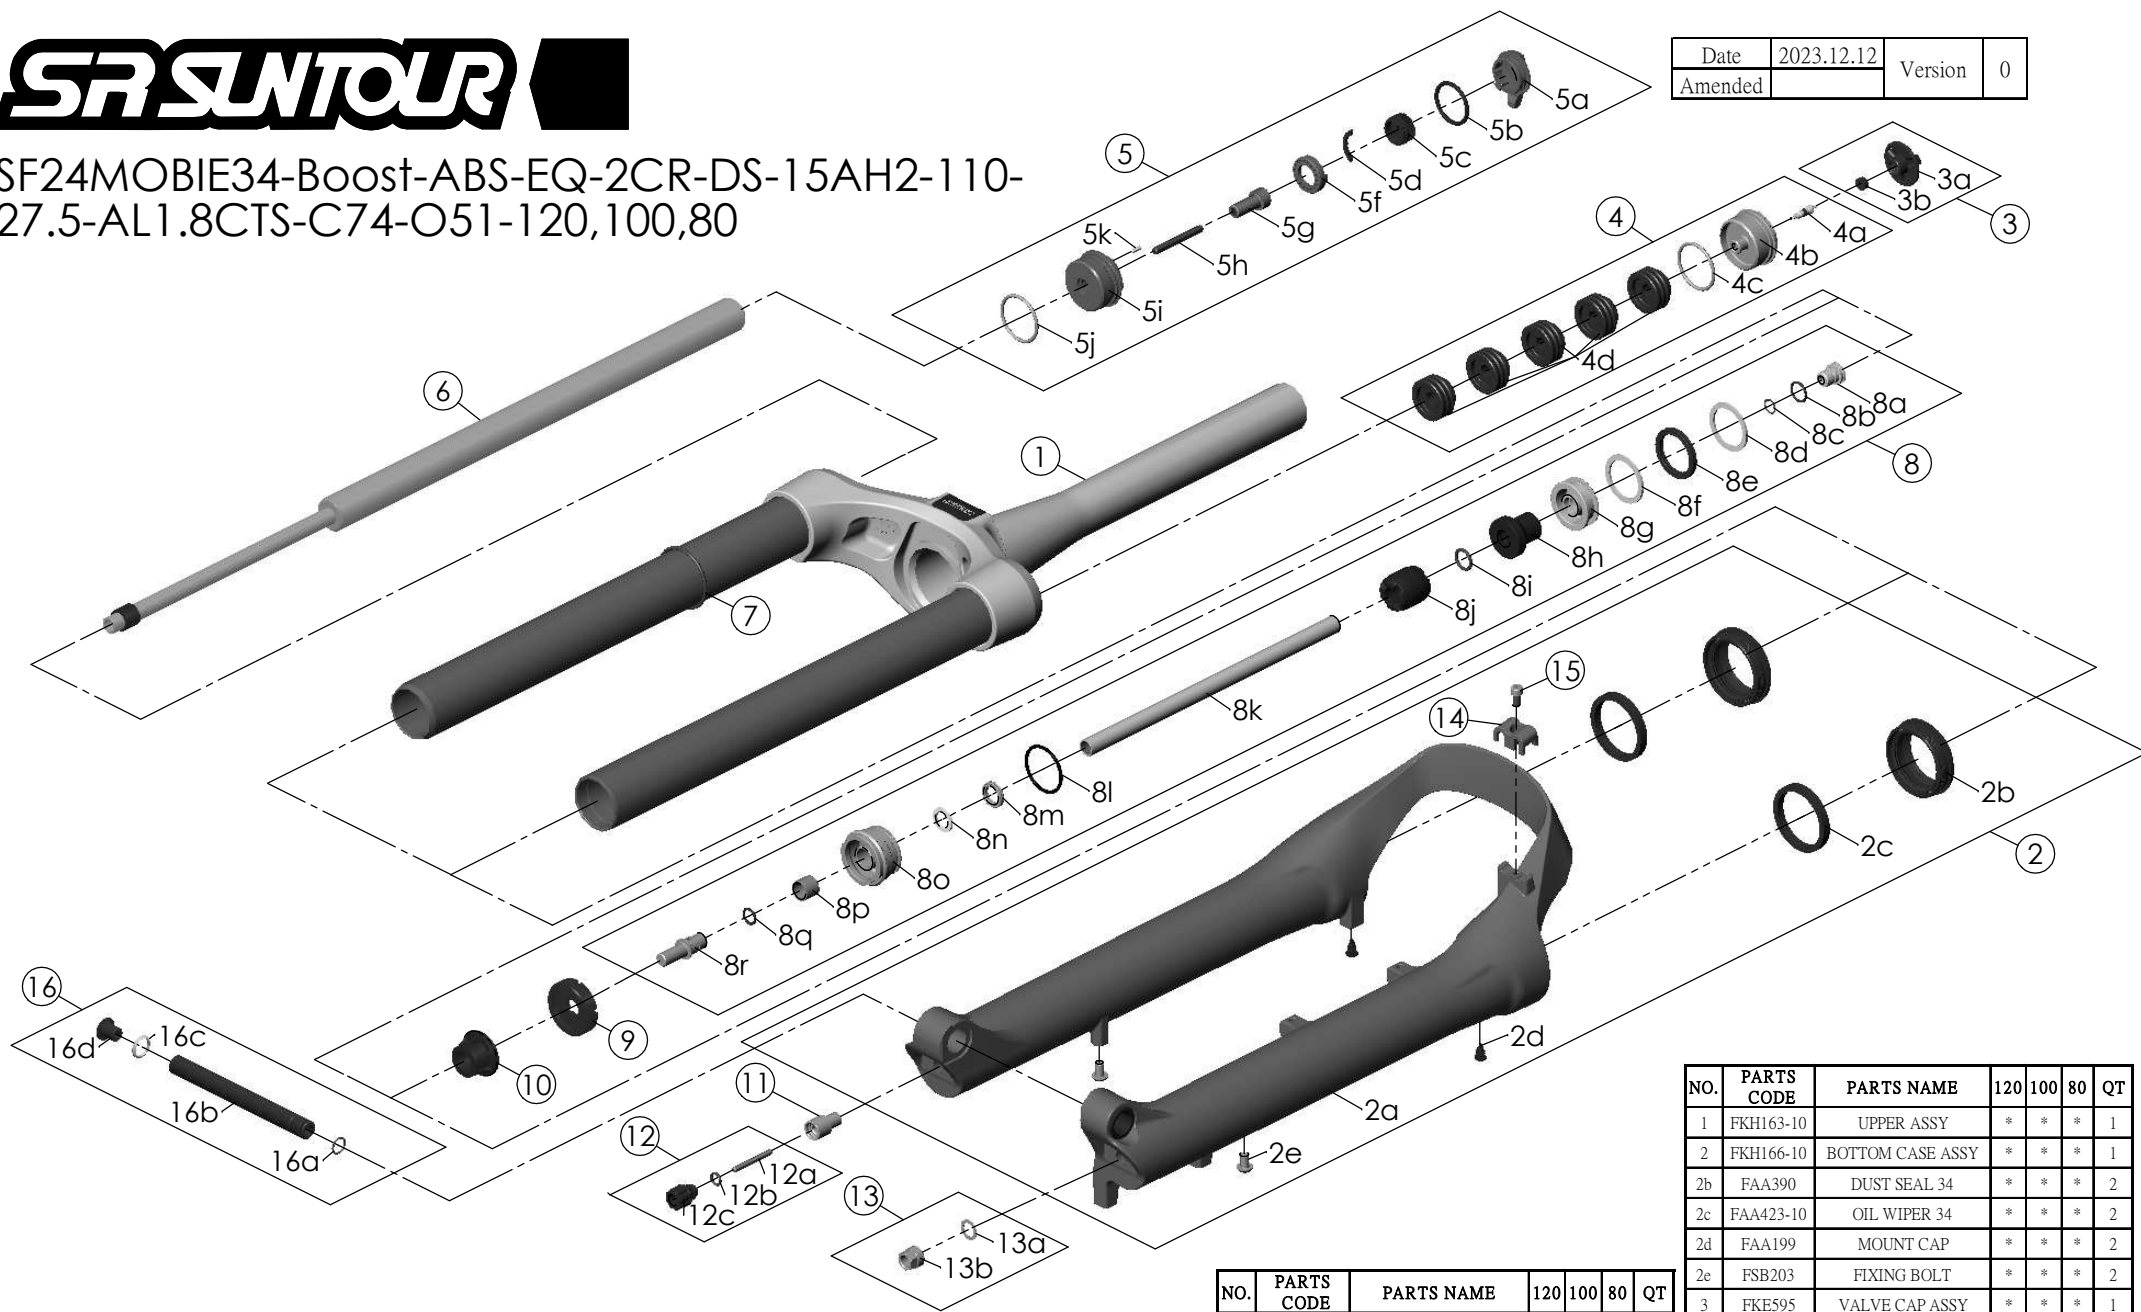

SF24MOBIE34-Boost-ABS-EQ-2CR-DS-15AH2-110-27.5-AL1.8CTS-C74-O51-120,100,80

| | | | |
|---------|------------|---------|---|
| Date | 2023.12.12 | Version | 0 |
| Amended | | | |

| NO. | PARTS CODE | PARTS NAME | 120 | 100 | 80 | QT |
|-----|------------|-------------------------|-----|-----|----|----|
| 13 | FKA063-03 | FIXING NUT SET | * | * | * | 1 |
| 14 | FEG519 | CABLE GUIDE | * | * | * | 1 |
| 15 | FSB153 | GUIDE FIXING BOLT | * | * | * | 1 |
| 16 | FKA117-00 | 15AH2-110 THRU AXLE SET | * | * | * | 1 |

| NO. | PARTS CODE | PARTS NAME | 120 | 100 | 80 | QT |
|-----|------------|--------------------|-----|-----|----|----|
| 8 | FKE577-07 | SUPPORT TUBE ASSY | * | | | 1 |
| | FKE577-17 | | | * | | 1 |
| | FKE577-27 | | | | * | 1 |
| 9 | FEP687-10 | BOTTOM BUMPER | * | * | * | 1 |
| 10 | FEG242-10 | BOTTOM STOPPER | * | * | * | 1 |
| 11 | FSB058 | DAMPER FIXING BOLT | * | * | * | 1 |
| 12 | FKA004-30 | REBOUND KNOB ASSY | * | * | * | 1 |

| NO. | PARTS CODE | PARTS NAME | 120 | 100 | 80 | QT |
|-----|------------|------------------|-----|-----|----|----|
| 1 | FKH163-10 | UPPER ASSY | * | * | * | 1 |
| 2 | FKH166-10 | BOTTOM CASE ASSY | * | * | * | 1 |
| 2b | FAA390 | DUST SEAL 34 | * | * | * | 2 |
| 2c | FAA423-10 | OIL WIPER 34 | * | * | * | 2 |
| 2d | FAA199 | MOUNT CAP | * | * | * | 2 |
| 2e | FSB203 | FIXING BOLT | * | * | * | 2 |
| 3 | FKE595 | VALVE CAP ASSY | * | * | * | 1 |
| 4 | FKE075-68 | AIR CAP ASSY | * | * | * | 1 |
| 4d | FEG270-10 | VOLUME REDUCER | * | | | 5 |
| | | | | * | | 7 |
| | | | | * | 9 | |
| 5 | FKE526-27 | LO TOP CAP ASSY | * | * | * | 1 |
| 6 | FUN200-00 | LO-R UNIT | * | * | * | 1 |
| 7 | FAA397-30 | O RING | * | * | * | 1 |