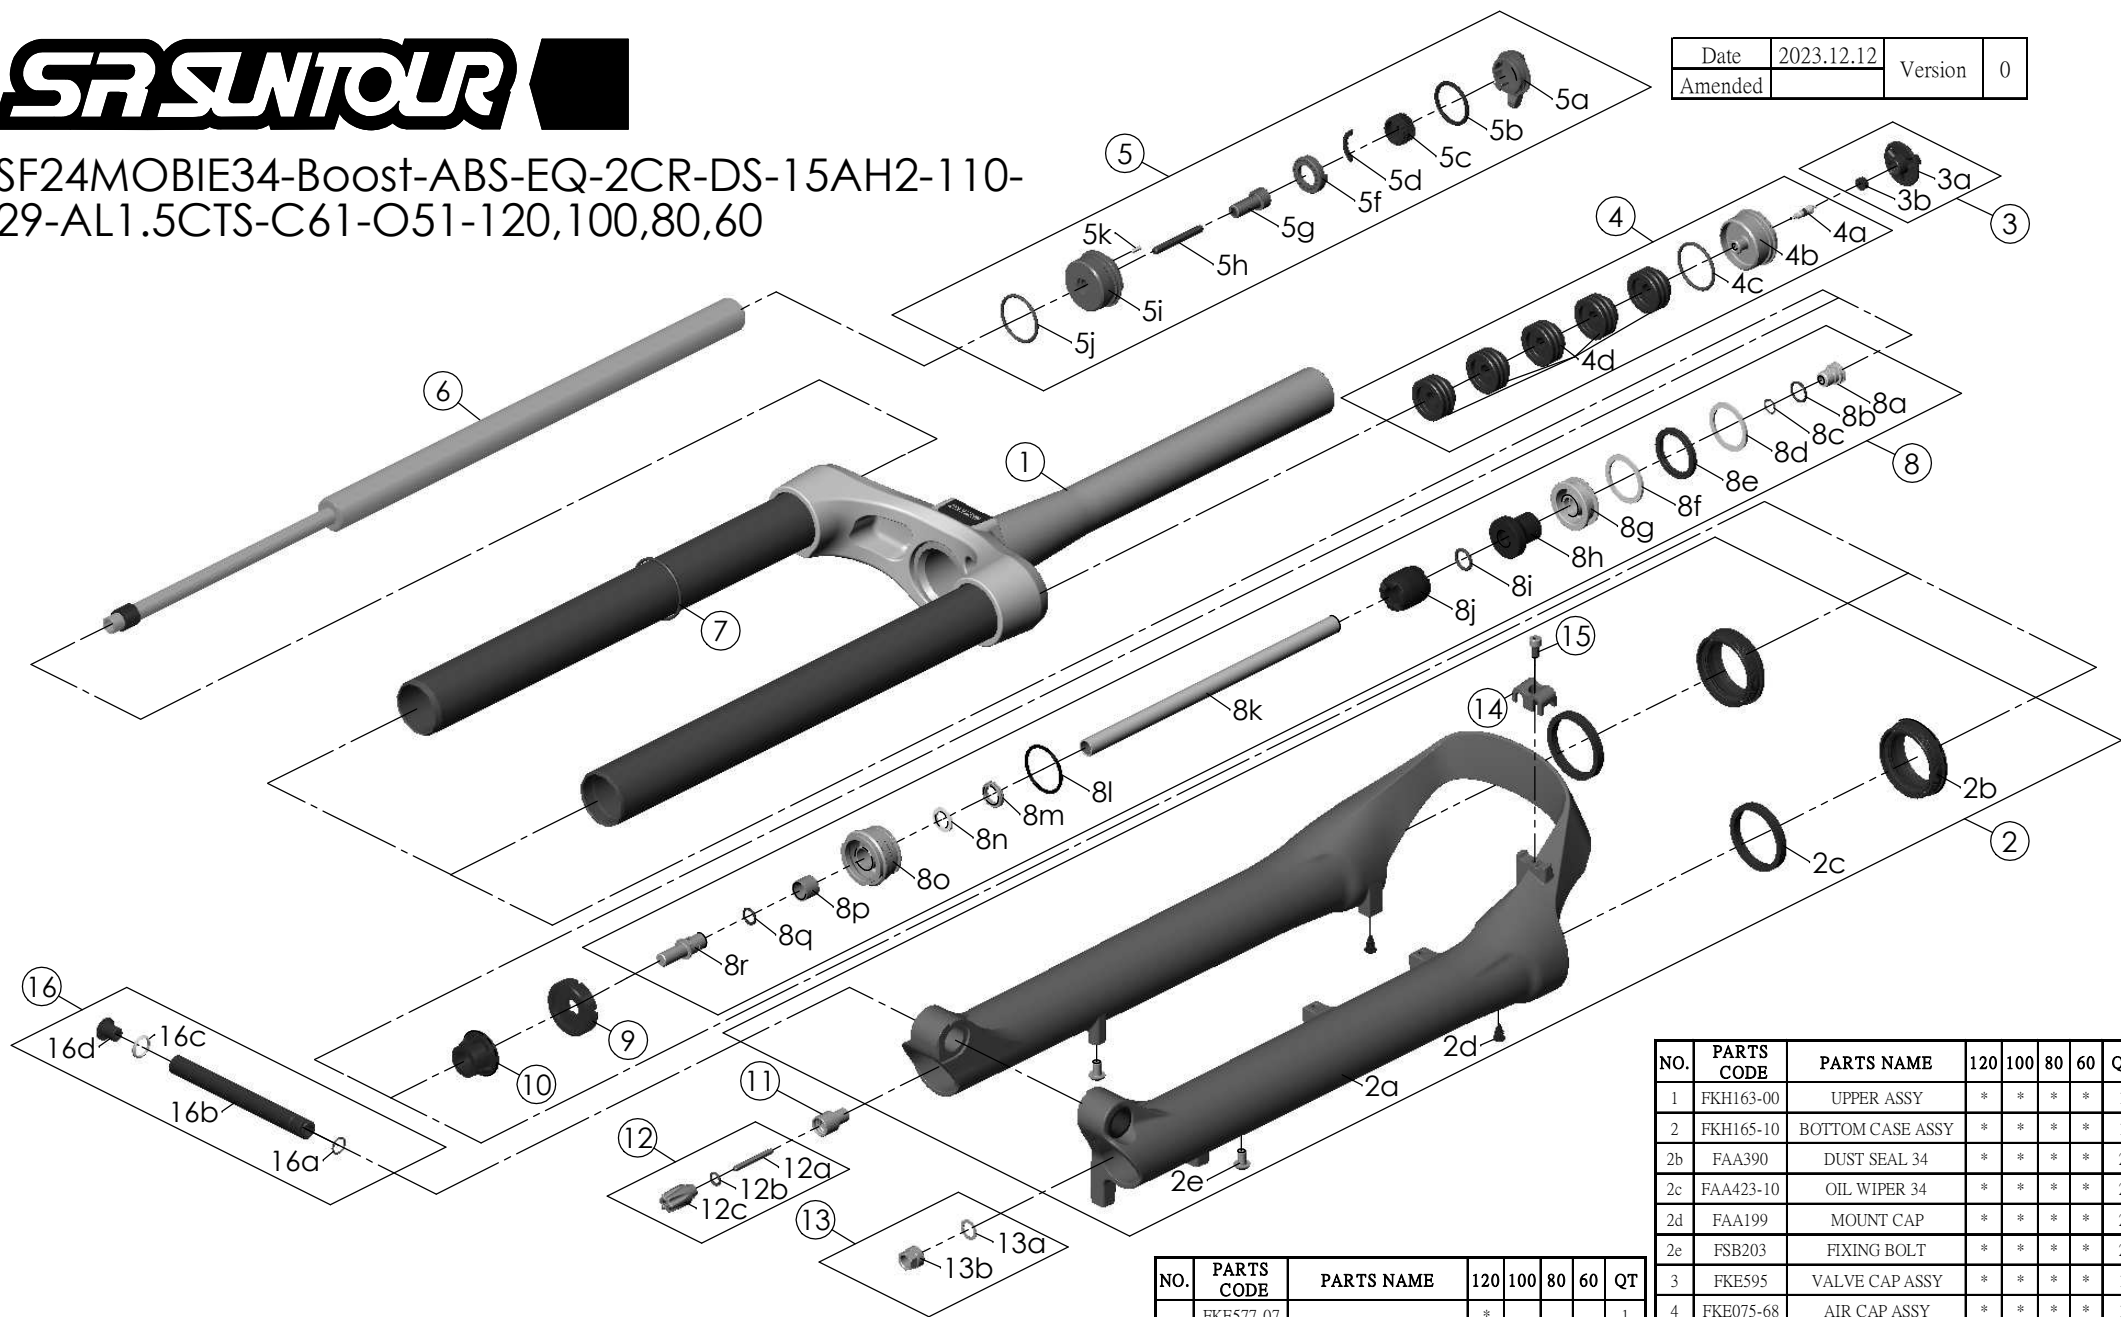

SF24MOBIE34-Boost-ABS-EQ-2CR-DS-15AH2-110-29-AL1.5CTS-C61-O51-120,100,80,60

Date	2023.12.12	Version	0
Amended			

NO.	PARTS CODE	PARTS NAME	120	100	80	60	QT
13	FKA063-03	FIXING NUT SET	*	*	*	*	1
14	FEF519	CABLE GUIDE	*	*	*	*	1
15	FSB153	GUIDE FIXING BOLT	*	*	*	*	1
16	FKA117-00	15AH2-110 THRU AXLE SET	*	*	*	*	1

NO.	PARTS CODE	PARTS NAME	120	100	80	60	QT
8	FKE577-07	SUPPORT TUBE ASSY	*				1
	FKE577-17		*			1	
	FKE577-27			*		1	
	FKE577-37				*	1	
9	FEF687-10	BOTTOM BUMPER	*	*	*	*	1
10	FEF242-10	BOTTOM STOPPER	*	*	*	*	1
11	FSB058	DAMPER FIXING BOLT	*	*	*	*	1
12	FKA004-22	DAMPER KNOB ASSY	*	*	*	*	1

NO.	PARTS CODE	PARTS NAME	120	100	80	60	QT
1	FKH163-00	UPPER ASSY	*	*	*	*	1
2	FKH165-10	BOTTOM CASE ASSY	*	*	*	*	1
2b	FAA390	DUST SEAL 34	*	*	*	*	2
2c	FAA423-10	OIL WIPER 34	*	*	*	*	2
2d	FAA199	MOUNT CAP	*	*	*	*	2
2e	FSB203	FIXING BOLT	*	*	*	*	2
3	FKE595	VALVE CAP ASSY	*	*	*	*	1
4	FKE075-68	AIR CAP ASSY	*	*	*	*	1
4d	FEG270-10	VOLUME REDUCER	*				5
				*			7
					*		9
5	FKE526-27	LO TOP CAP ASSY	*	*	*	*	1
6	FUN200-00	LO-R UNIT	*	*	*	*	1
7	FAA397-30	O RING	*	*	*	*	1