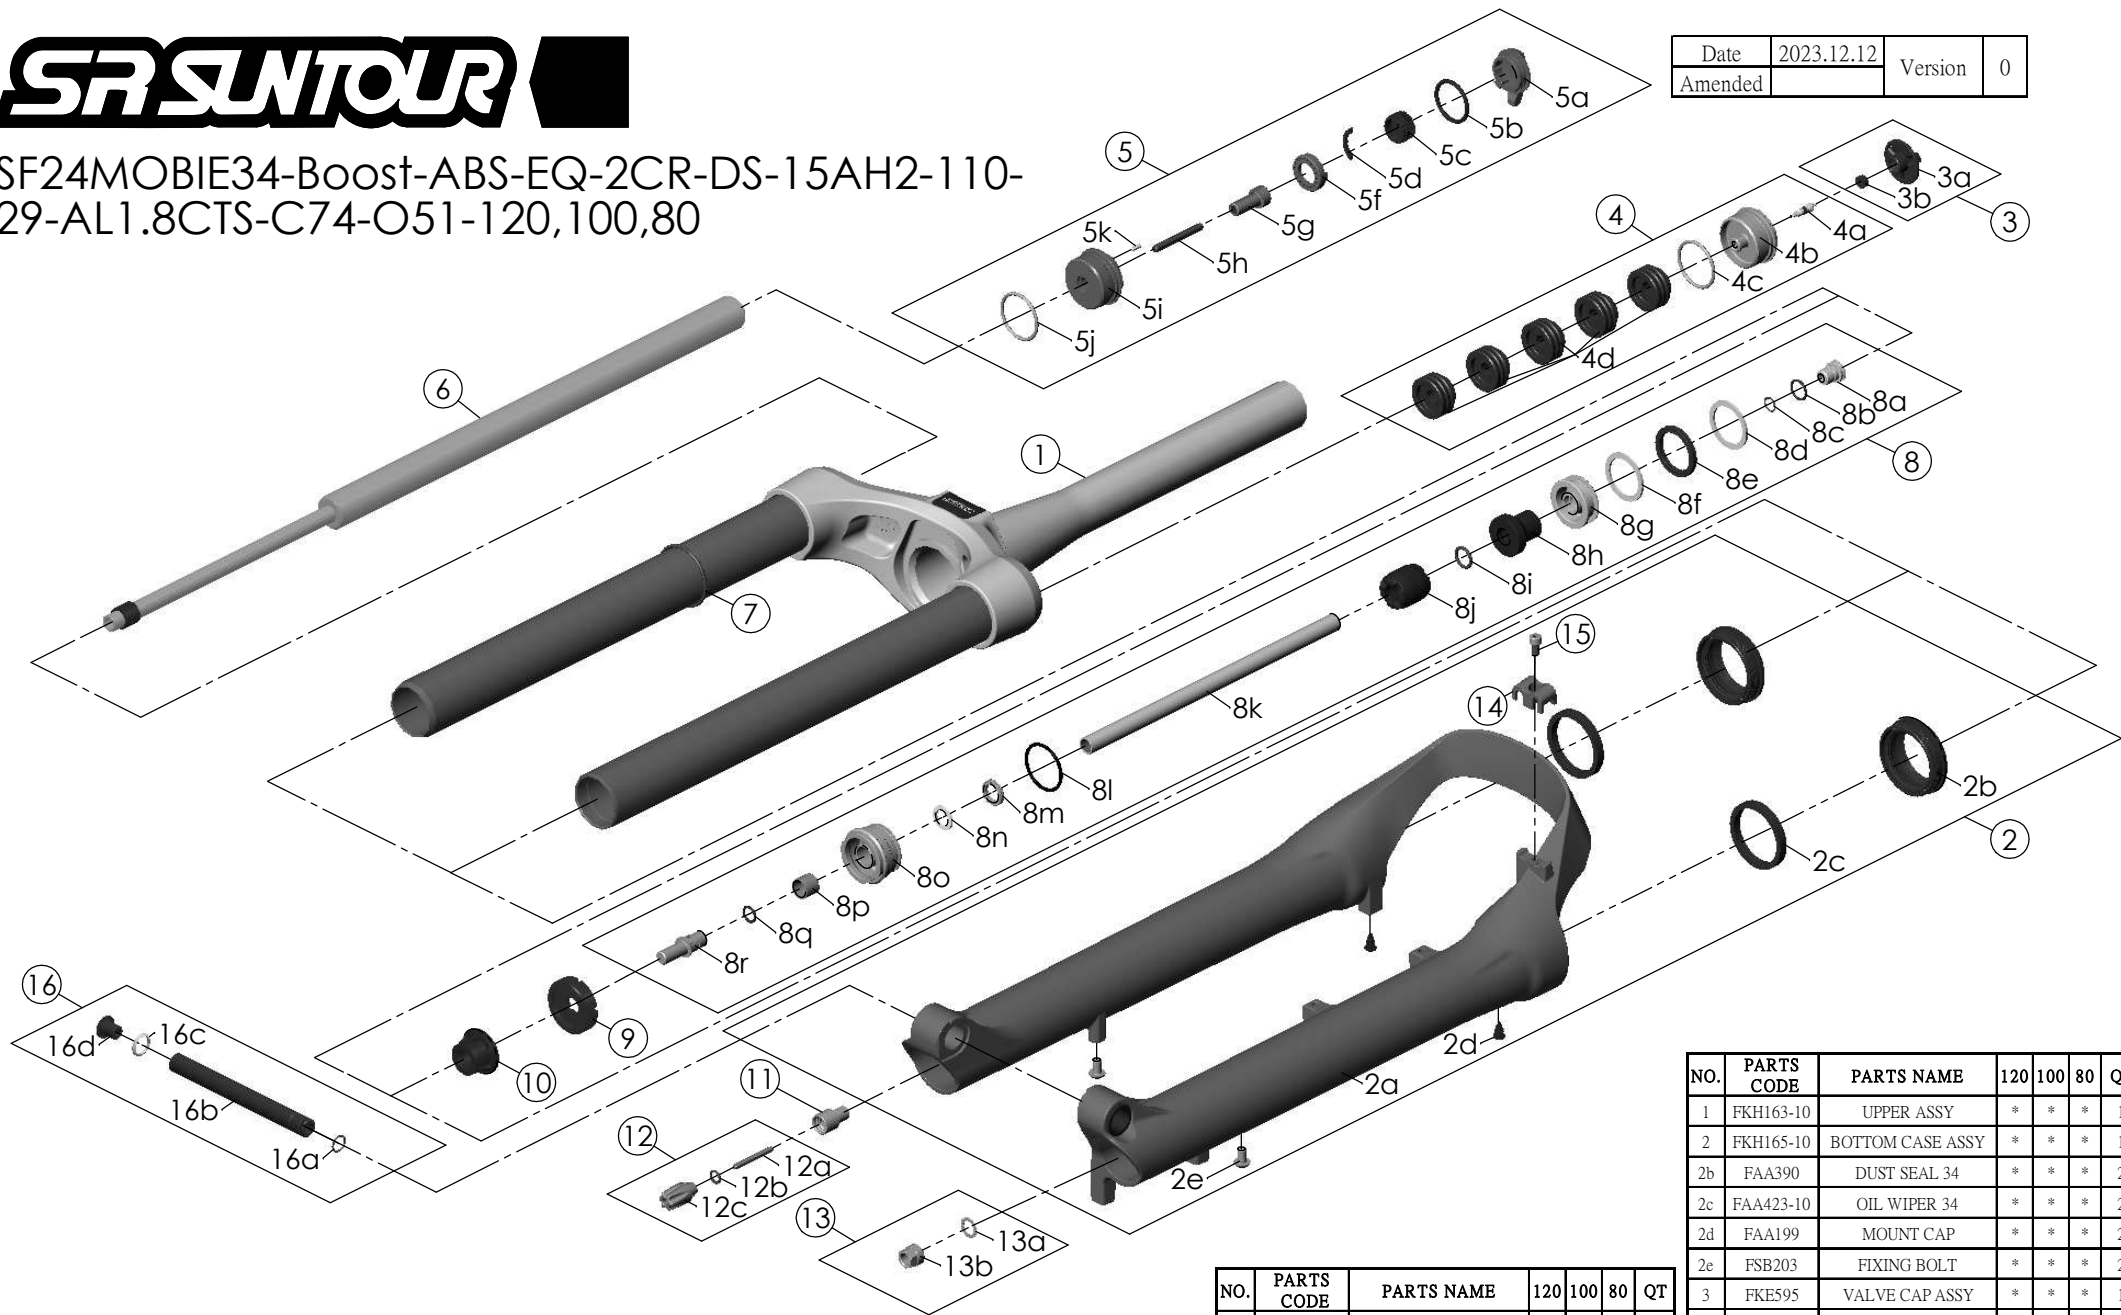

SF24MOBIE34-Boost-ABS-EQ-2CR-DS-15AH2-110-29-AL1.8CTS-C74-O51-120,100,80

Date	2023.12.12	Version	0
Amended			

NO.	PARTS CODE	PARTS NAME	120	100	80	QT
13	FKA063-03	FIXING NUT SET	*	*	*	1
14	FEG519	CABLE GUIDE	*	*	*	1
15	FSB153	GUIDE FIXING BOLT	*	*	*	1
16	FKA117-00	15AH2-110 THRU AXLE SET	*	*	*	1

NO.	PARTS CODE	PARTS NAME	120	100	80	QT
8	FKE577-07	SUPPORT TUBE ASSY	*			1
	FKE577-17			*		1
	FKE577-27				*	1
9	FEP687-10	BOTTOM BUMPER	*	*	*	1
10	FEG242-10	BOTTOM STOPPER	*	*	*	1
11	FSB058	DAMPER FIXING BOLT	*	*	*	1
12	FKA004-22	DAMPER KNOB ASSY	*	*	*	1

NO.	PARTS CODE	PARTS NAME	120	100	80	QT
1	FKH163-10	UPPER ASSY	*	*	*	1
2	FKH165-10	BOTTOM CASE ASSY	*	*	*	1
2b	FAA390	DUST SEAL 34	*	*	*	2
2c	FAA423-10	OIL WIPER 34	*	*	*	2
2d	FAA199	MOUNT CAP	*	*	*	2
2e	FSB203	FIXING BOLT	*	*	*	2
3	FKE595	VALVE CAP ASSY	*	*	*	1
4	FKE075-68	AIR CAP ASSY	*	*	*	1
4d	FEG270-10	VOLUME REDUCER	*			5
				*		7
					*	9
5	FKE526-27	LO TOP CAP ASSY	*	*	*	1
6	FUN200-00	LO-R UNIT	*	*	*	1
7	FAA397-30	O RING	*	*	*	1