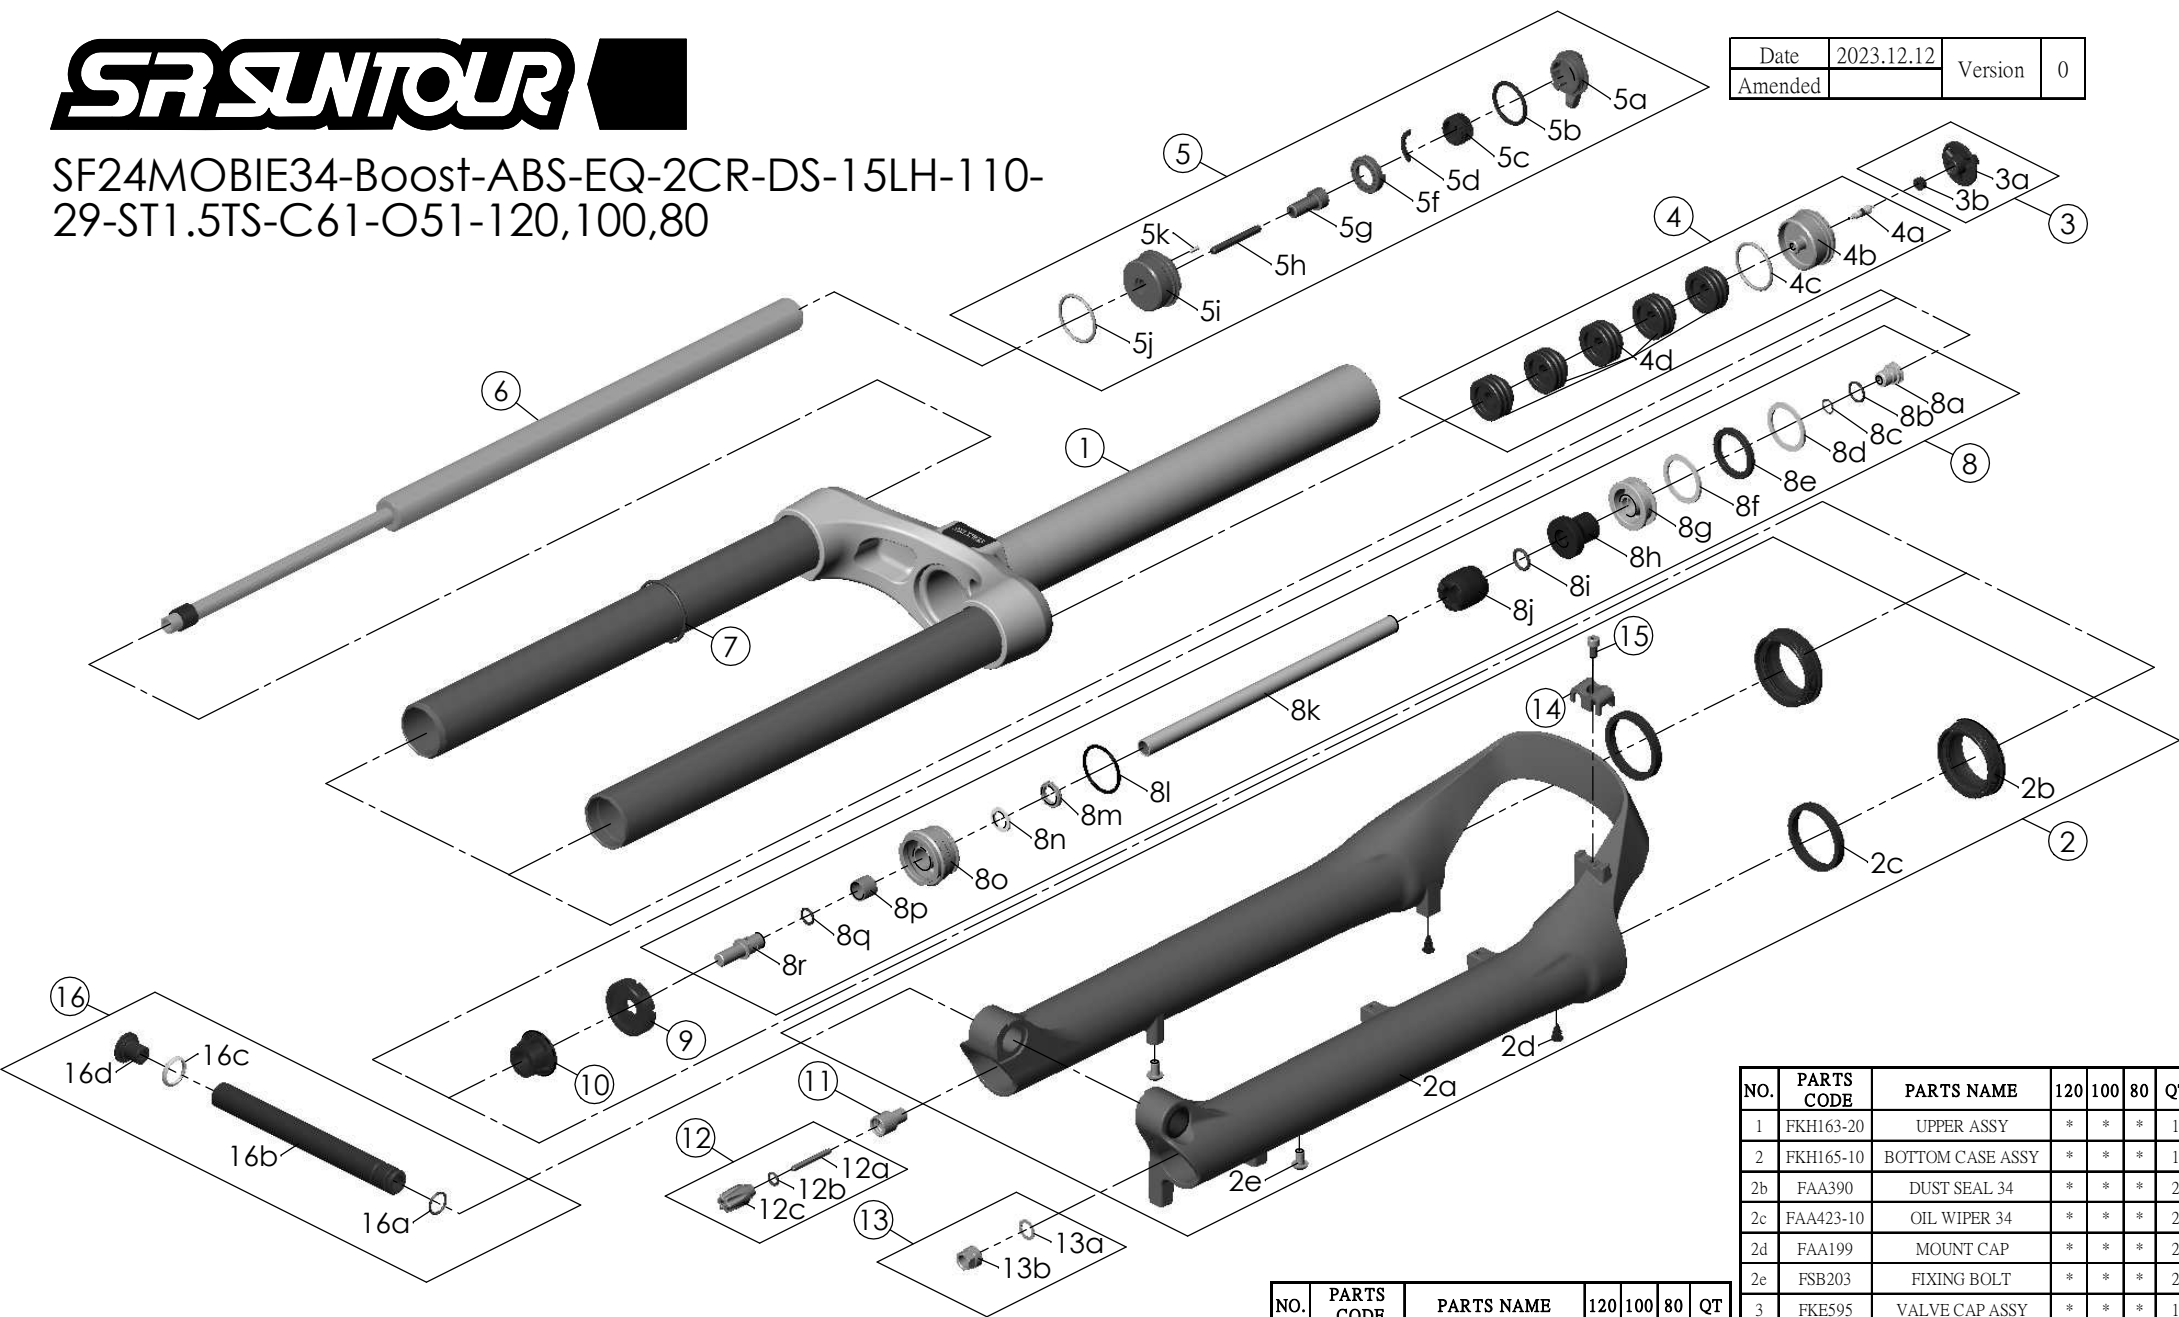

SF24MOBIE34-Boost-ABS-EQ-2CR-DS-15LH-110-29-ST1.5TS-C61-O51-120,100,80

Date	2023.12.12	Version	0
Amended			

NO.	PARTS CODE	PARTS NAME	120	100	80	QT
13	FKA063-03	FIXING NUT SET	*	*	*	1
14	FEG519	CABLE GUIDE	*	*	*	1
15	FSB153	GUIDE FIXING BOLT	*	*	*	1
16	FKA117-00	15AH2-110 THRU AXLE SET	*	*	*	1

NO.	PARTS CODE	PARTS NAME	120	100	80	QT
8	FKE577-07	SUPPORT TUBE ASSY	*			1
	FKE577-17			*		1
	FKE577-27				*	1
9	FEP687-10	BOTTOM BUMPER	*	*	*	1
10	FEG242-10	BOTTOM STOPPER	*	*	*	1
11	FSB058	DAMPER FIXING BOLT	*	*	*	1
12	FKA004-22	DAMPER KNOB ASSY	*	*	*	1

NO.	PARTS CODE	PARTS NAME	120	100	80	QT
1	FKH163-20	UPPER ASSY	*	*	*	1
2	FKH165-10	BOTTOM CASE ASSY	*	*	*	1
2b	FAA390	DUST SEAL 34	*	*	*	2
2c	FAA423-10	OIL WIPER 34	*	*	*	2
2d	FAA199	MOUNT CAP	*	*	*	2
2e	FSB203	FIXING BOLT	*	*	*	2
3	FKE595	VALVE CAP ASSY	*	*	*	1
4	FKE075-68	AIR CAP ASSY	*	*	*	1
4d	FEG270-10	VOLUME REDUCER	*	*	*	5
				*	*	7
5	FKE526-27	LO TOP CAP ASSY	*	*	*	1
				*	*	1
6	FUN200-00	LO-R UNIT	*	*	*	1
7	FAA397-30	O RING	*	*	*	1