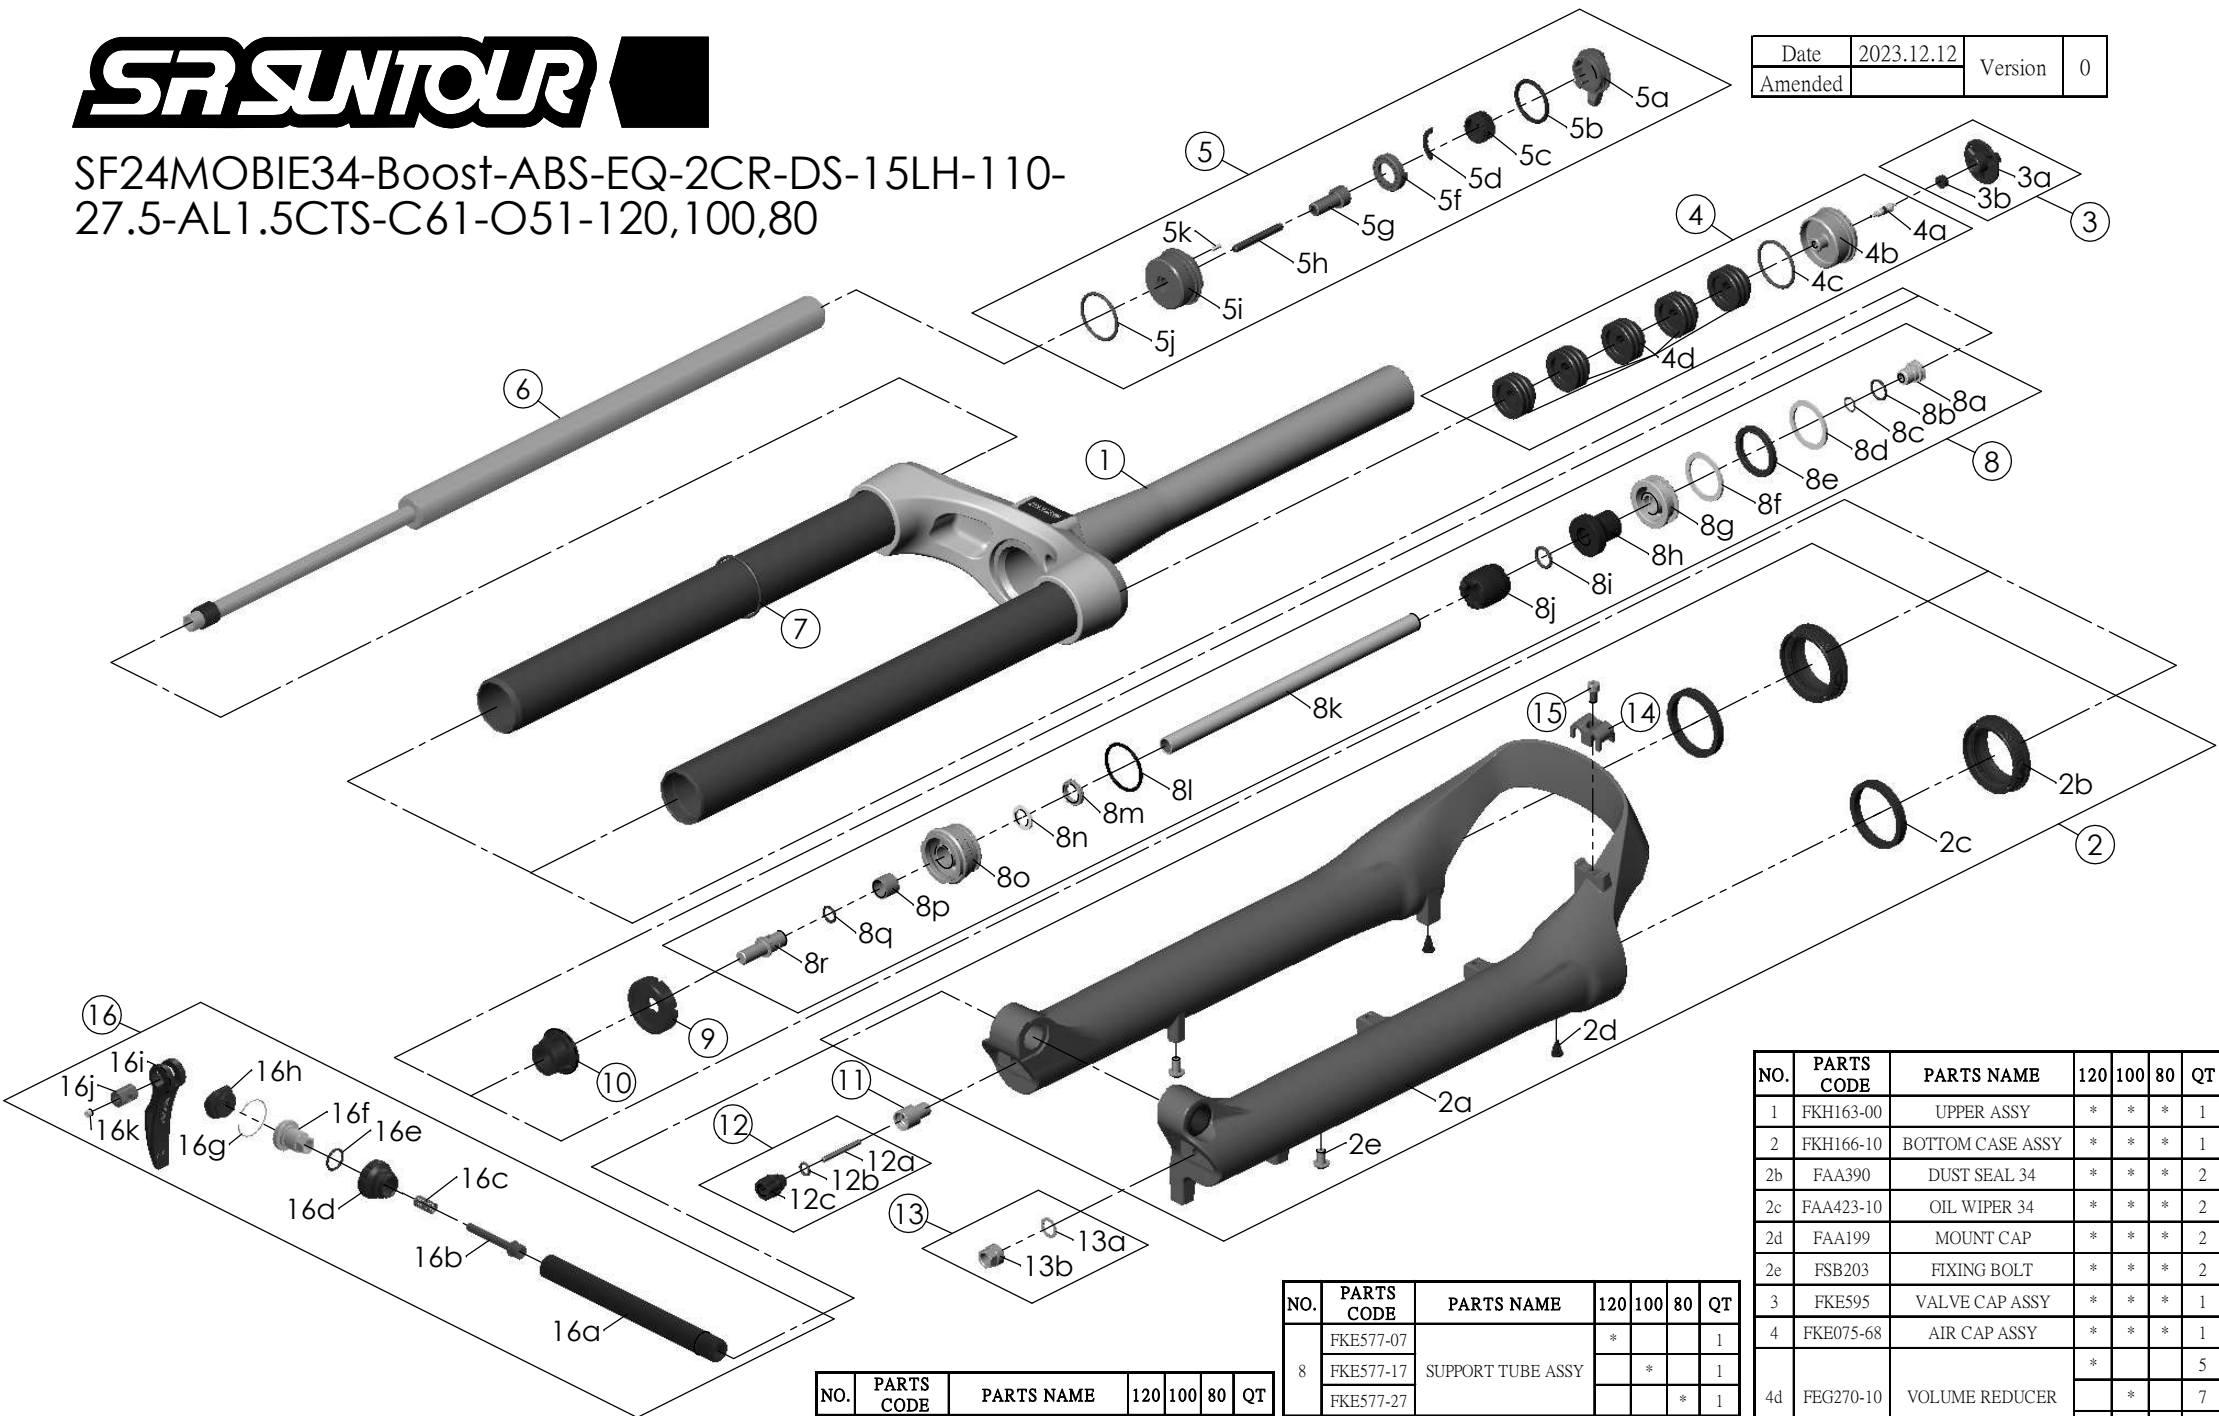

SF24MOBIE34-Boost-ABS-EQ-2CR-DS-15LH-110-27.5-AL1.5CTS-C61-O51-120,100,80

Date	2023.12.12	Version	0
Amended			

NO.	PARTS CODE	PARTS NAME	120	100	80	QT
13	FKA063-03	FIXING NUT SET	*	*	*	1
14	FEG519	CABLE GUIDE	*	*	*	1
15	FSB153	GUIDE FIXING BOLT	*	*	*	1
16	FKA116-02	15LH-110 AXLE SET	*	*	*	1

NO.	PARTS CODE	PARTS NAME	120	100	80	QT
8	FKES77-07	SUPPORT TUBE ASSY	*			1
	FKES77-17			*		1
	FKES77-27				*	1
9	FEP687-10	BOTTOM BUMPER	*	*	*	1
10	FEG242-10	BOTTOM STOPPER	*	*	*	1
11	FSB058	DAMPER FIXING BOLT	*	*	*	1
12	FKA004-30	REBOUND KNOB ASSY	*	*	*	1

NO.	PARTS CODE	PARTS NAME	120	100	80	QT
1	FKH163-00	UPPER ASSY	*	*	*	1
2	FKH166-10	BOTTOM CASE ASSY	*	*	*	1
2b	FAA390	DUST SEAL 34	*	*	*	2
2c	FAA423-10	OIL WIPER 34	*	*	*	2
2d	FAA199	MOUNT CAP	*	*	*	2
2e	FSB203	FIXING BOLT	*	*	*	2
3	FKE595	VALVE CAP ASSY	*	*	*	1
4	FKE075-68	AIR CAP ASSY	*	*	*	1
			*	*	*	5
4d	FEG270-10	VOLUME REDUCER		*	*	7
					*	9
					*	
5	FKE526-27	LO TOP CAP ASSY	*	*	*	1
6	FUN200-00	LO-R UNIT	*	*	*	1
7	FAA397-30	O RING	*	*	*	1