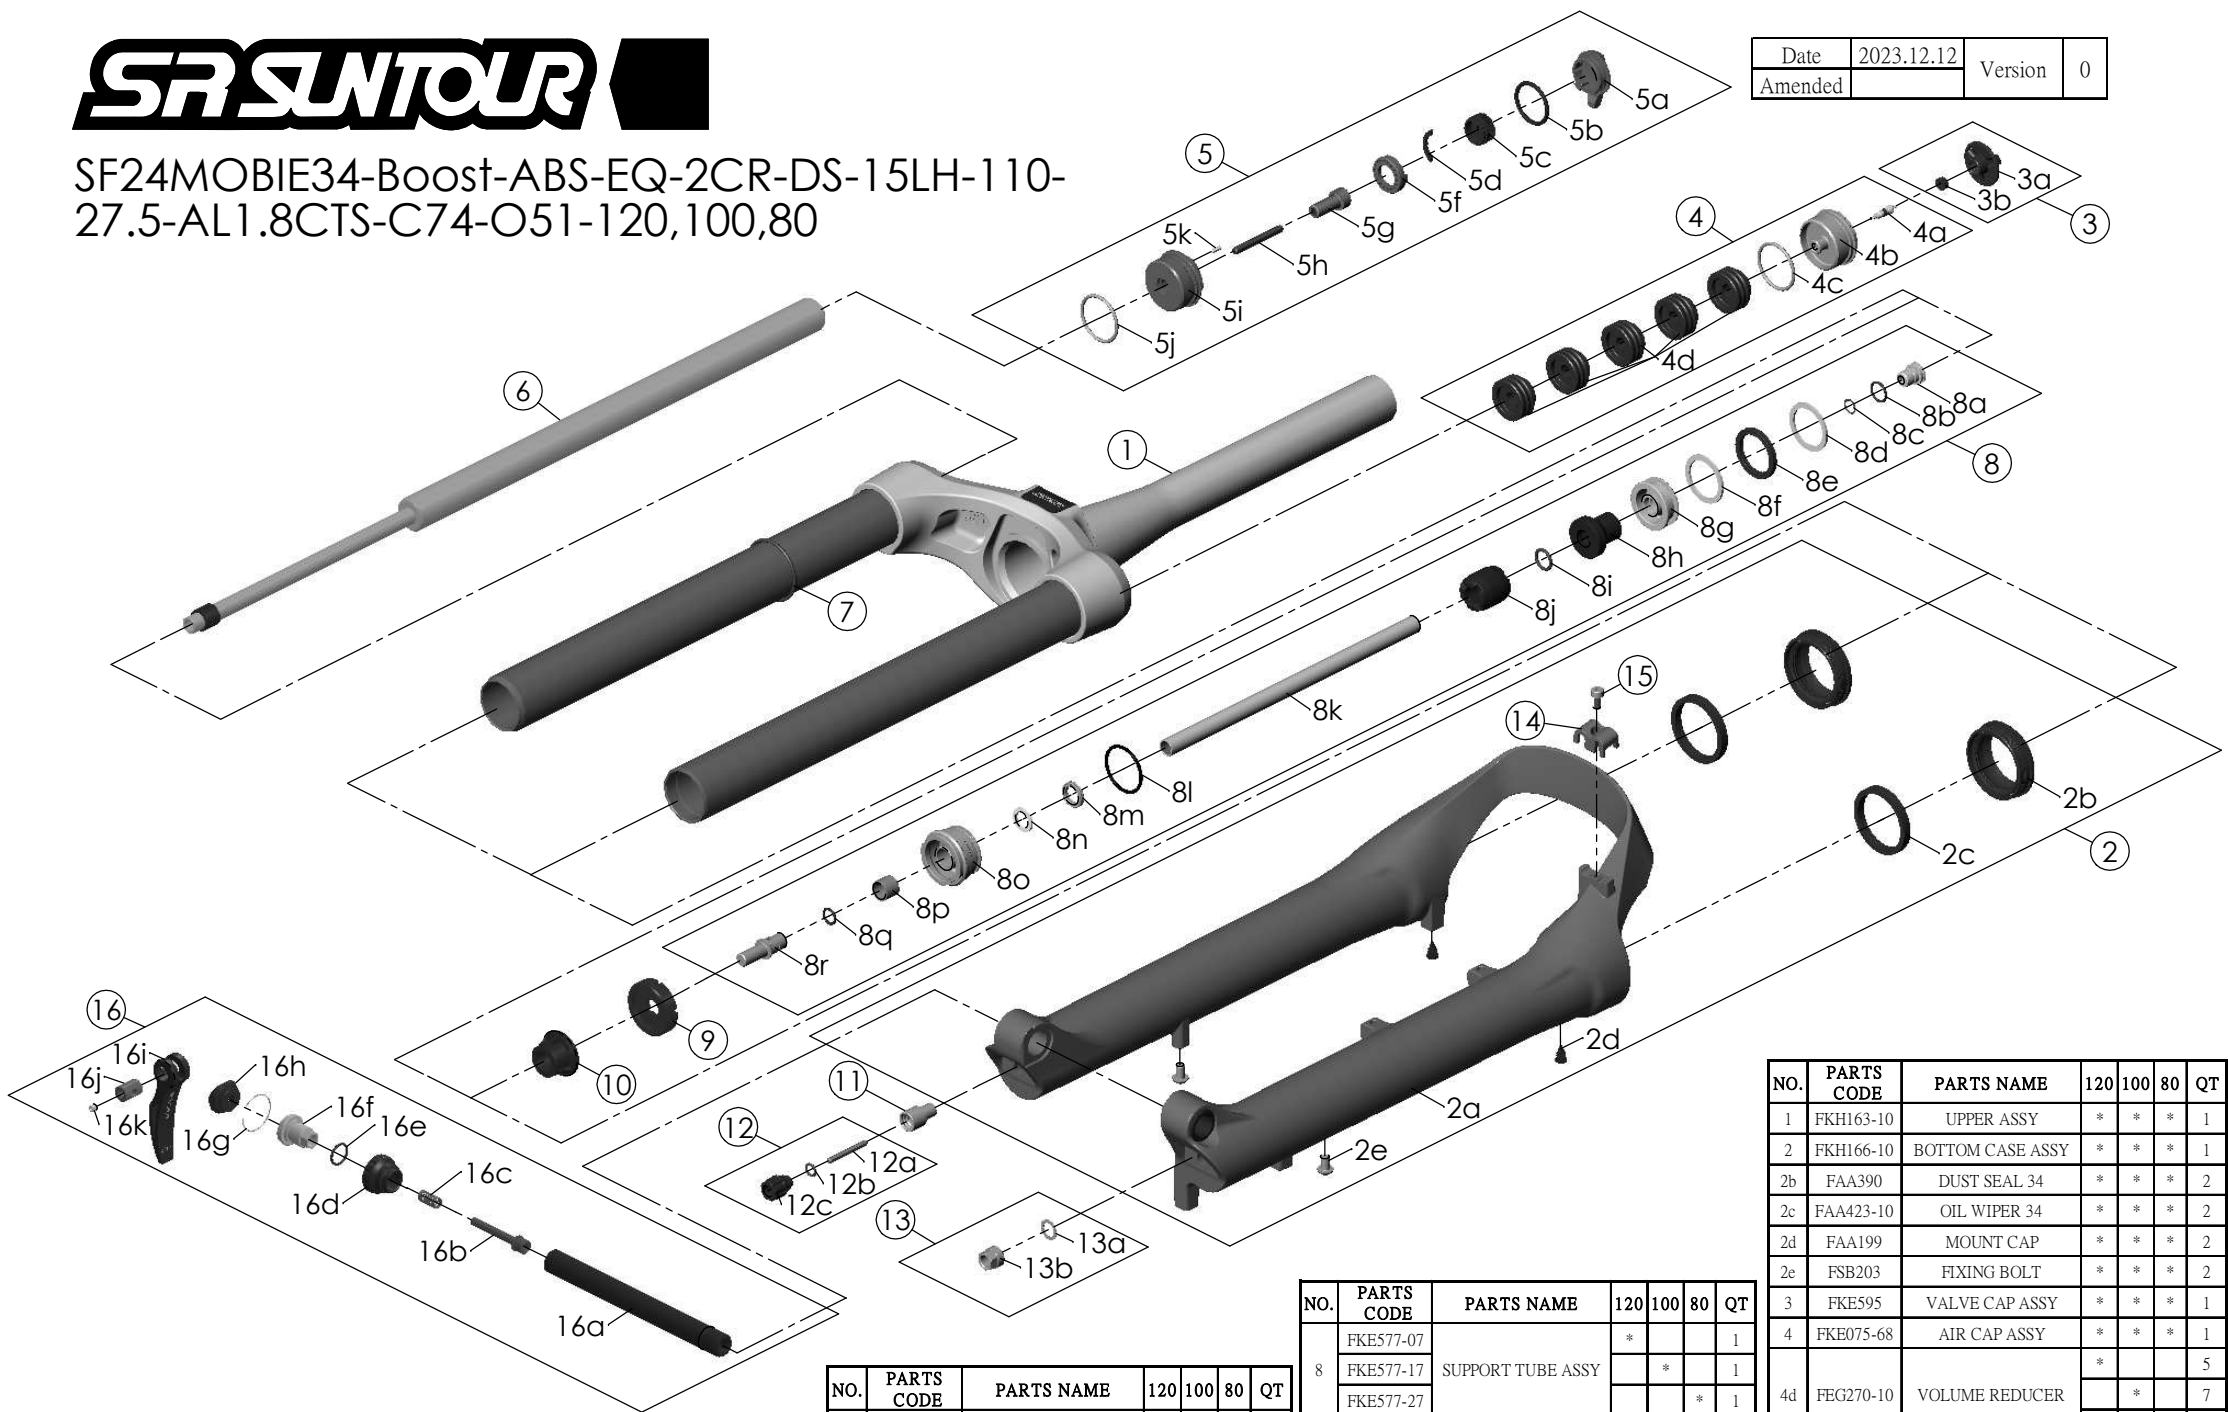

SF24MOBIE34-Boost-ABS-EQ-2CR-DS-15LH-110-27.5-AL1.8CTS-C74-O51-120,100,80

Date	2023.12.12	Version	0
Amended			

NO.	PARTS CODE	PARTS NAME	120	100	80	QT
13	FKA063-03	FIXING NUT SET	*	*	*	1
14	FEF519	CABLE GUIDE	*	*	*	1
15	FSB153	GUIDE FIXING BOLT	*	*	*	1
16	FKA116-02	15LH-110 AXLE SET	*	*	*	1

NO.	PARTS CODE	PARTS NAME	120	100	80	QT
8	FKE577-07	SUPPORT TUBE ASSY	*			1
	FKE577-17			*		1
	FKE577-27				*	1
9	FEF687-10	BOTTOM BUMPER	*	*	*	1
10	FEF242-10	BOTTOM STOPPER	*	*	*	1
11	FSB058	DAMPER FIXING BOLT	*	*	*	1
12	FKA004-30	REBOUND KNOB ASSY	*	*	*	1

NO.	PARTS CODE	PARTS NAME	120	100	80	QT
1	FKH163-10	UPPER ASSY	*	*	*	1
2	FKH166-10	BOTTOM CASE ASSY	*	*	*	1
2b	FAA390	DUST SEAL 34	*	*	*	2
2c	FAA423-10	OIL WIPER 34	*	*	*	2
2d	FAA199	MOUNT CAP	*	*	*	2
2e	FSB203	FIXING BOLT	*	*	*	2
3	FKE595	VALVE CAP ASSY	*	*	*	1
4	FKE075-68	AIR CAP ASSY	*	*	*	1
4d	FEG270-10	VOLUME REDUCER	*			5
				*		7
					*	9
5	FKE526-27	LO TOP CAP ASSY	*	*	*	1
6	FUN200-00	LO-R UNIT	*	*	*	1
7	FAA397-30	O RING	*	*	*	1