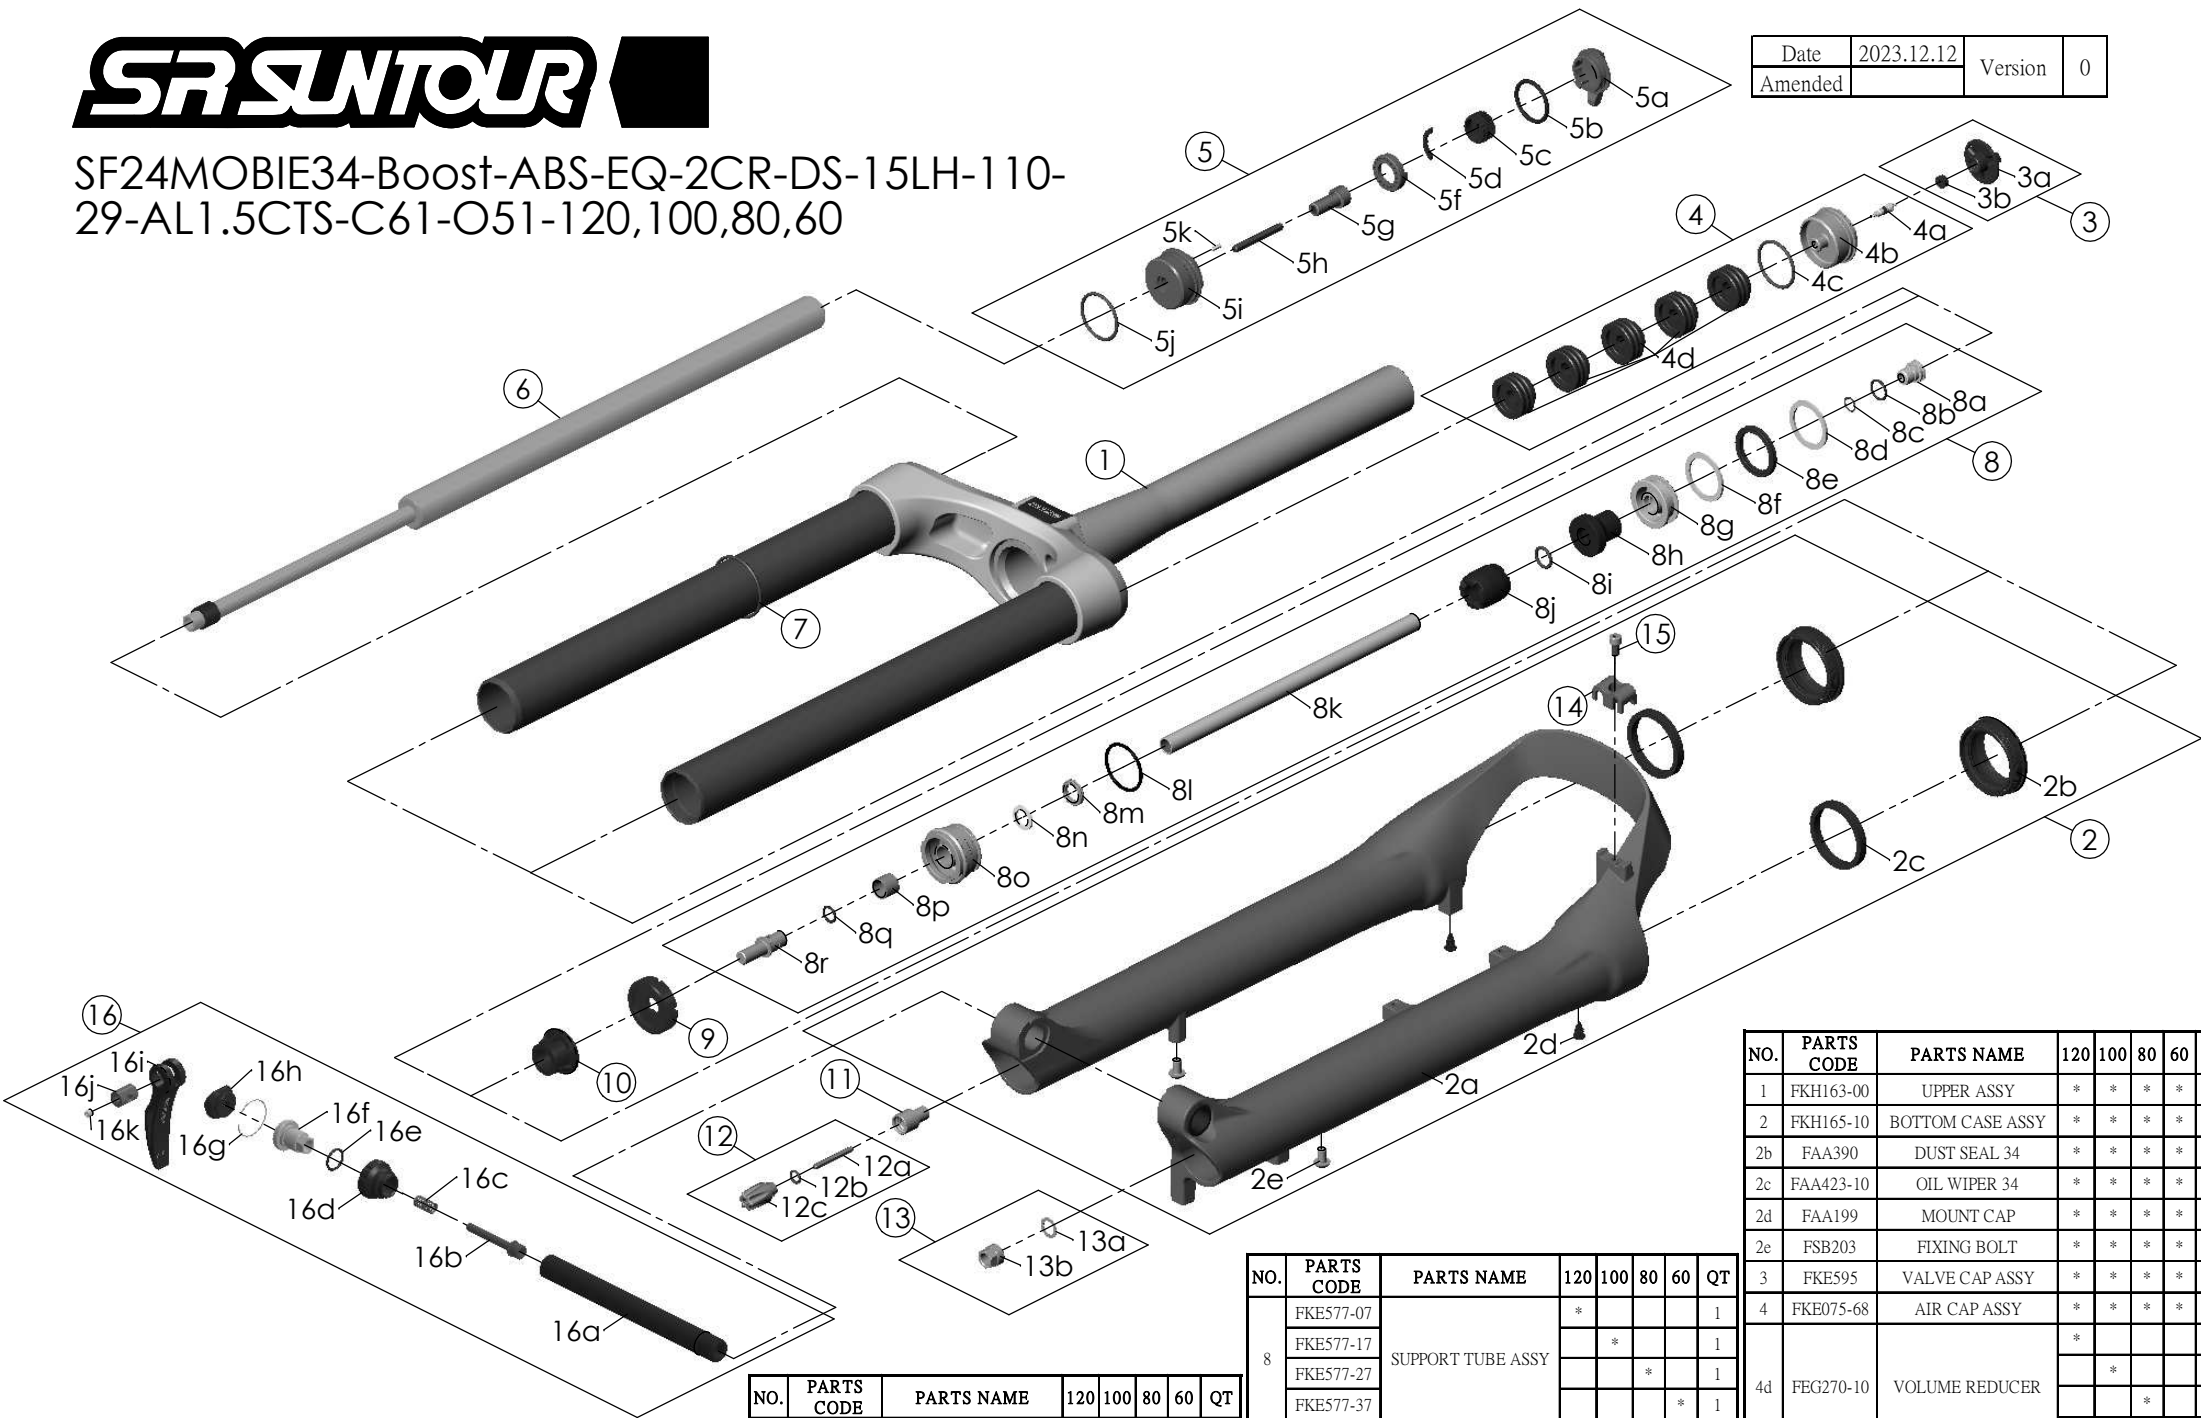

SF24MOBIE34-Boost-ABS-EQ-2CR-DS-15LH-110-29-AL1.5CTS-C61-O51-120,100,80,60

Date	2023.12.12	Version	0
Amended			

NO.	PARTS CODE	PARTS NAME	120	100	80	60	QT
13	FKA063-03	FIXING NUT SET	*	*	*	*	1
14	FEG519	CABLE GUIDE	*	*	*	*	1
15	FSB153	GUIDE FIXING BOLT	*	*	*	*	1
16	FKA116-02	15LH-110 AXLE SET	*	*	*	*	1

NO.	PARTS CODE	PARTS NAME	120	100	80	60	QT
8	FKES77-07	SUPPORT TUBE ASSY	*				1
	FKES77-17			*		1	
	FKES77-27				*	1	
	FKES77-37					*	1
9	FEP687-10	BOTTOM BUMPER	*	*	*	*	1
10	FEG242-10	BOTTOM STOPPER	*	*	*	*	1
11	FSB058	DAMPER FIXING BOLT	*	*	*	*	1
12	FKA004-22	DAMPER KNOB ASSY	*	*	*	*	1

NO.	PARTS CODE	PARTS NAME	120	100	80	60	QT
1	FKH163-00	UPPER ASSY	*	*	*	*	1
2	FKH165-10	BOTTOM CASE ASSY	*	*	*	*	1
2b	FAA390	DUST SEAL 34	*	*	*	*	2
2c	FAA423-10	OIL WIPER 34	*	*	*	*	2
2d	FAA199	MOUNT CAP	*	*	*	*	2
2e	FSB203	FIXING BOLT	*	*	*	*	2
3	FKE595	VALVE CAP ASSY	*	*	*	*	1
4	FKE075-68	AIR CAP ASSY	*	*	*	*	1
4d	FEG270-10	VOLUME REDUCER	*				5
				*			7
					*		9
					*	11	
5	FKE526-27	LO TOP CAP ASSY	*	*	*	*	1
6	FUN200-00	LO-R UNIT	*	*	*	*	1
7	FAA397-30	O RING	*	*	*	*	1