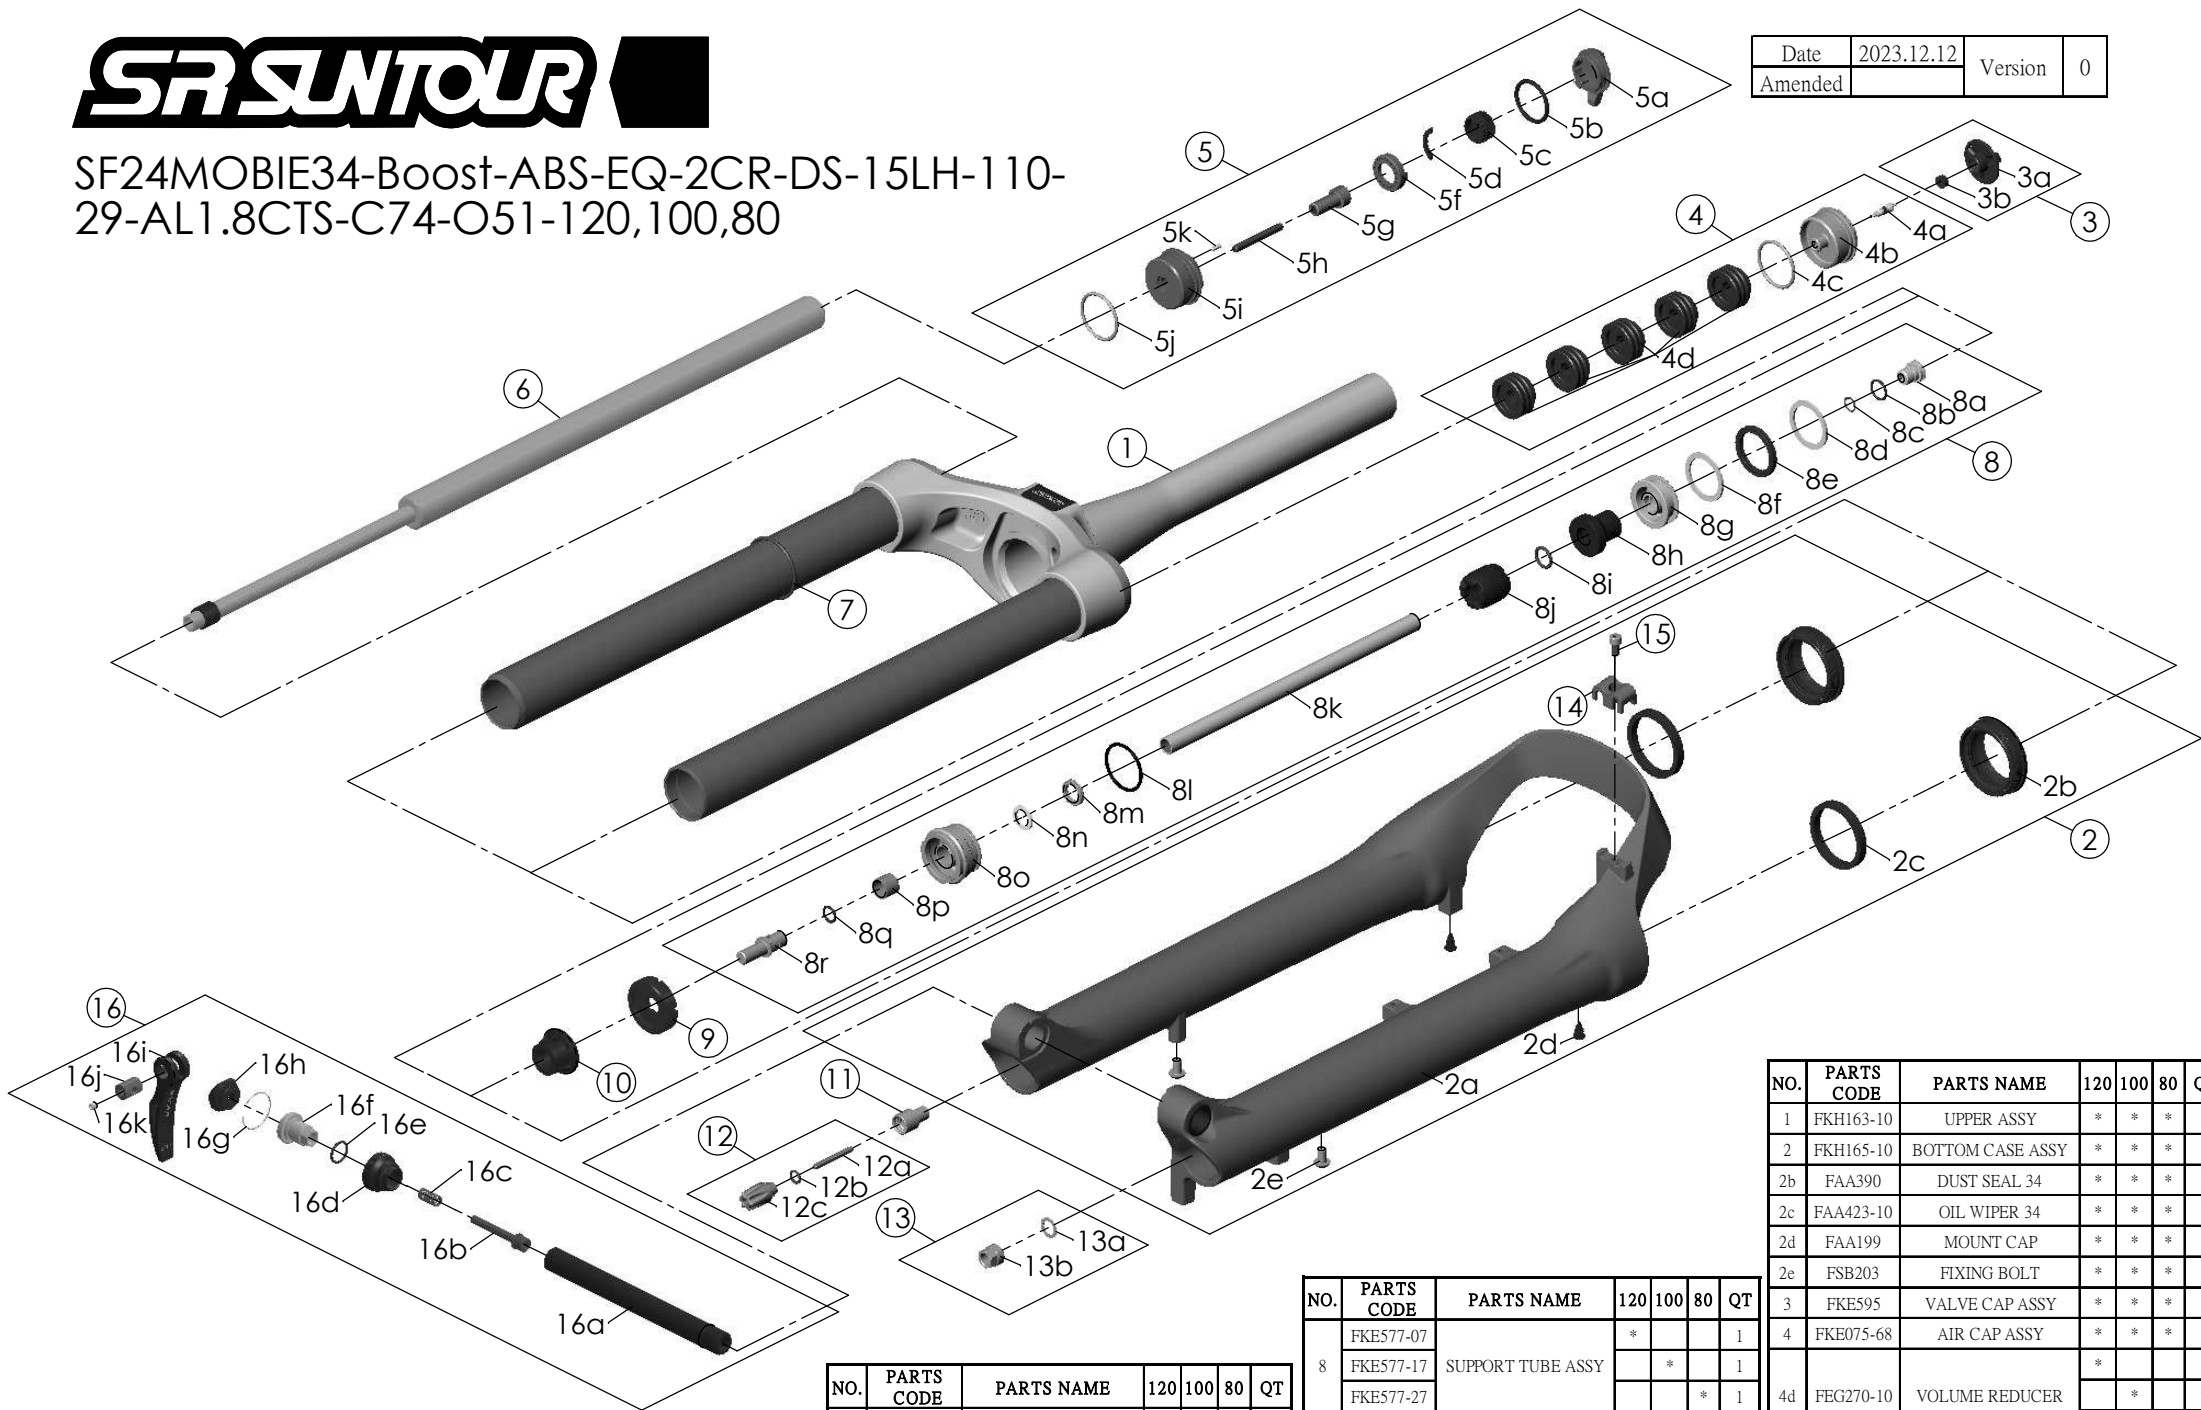

SF24MOBIE34-Boost-ABS-EQ-2CR-DS-15LH-110-29-AL1.8CTS-C74-O51-120,100,80

Date	2023.12.12	Version	0
Amended			

NO.	PARTS CODE	PARTS NAME	120	100	80	QT
13	FKA063-03	FIXING NUT SET	*	*	*	1
14	FEG519	CABLE GUIDE	*	*	*	1
15	FSB153	GUIDE FIXING BOLT	*	*	*	1
16	FKA116-02	15LH-110 AXLE SET	*	*	*	1

NO.	PARTS CODE	PARTS NAME	120	100	80	QT
8	FKE577-07	SUPPORT TUBE ASSY	*			1
	FKE577-17			*		1
	FKE577-27				*	1
9	FEP687-10	BOTTOM BUMPER	*	*	*	1
10	FEG242-10	BOTTOM STOPPER	*	*	*	1
11	FSB058	DAMPER FIXING BOLT	*	*	*	1
12	FKA004-22	DAMPER KNOB ASSY	*	*	*	1

NO.	PARTS CODE	PARTS NAME	120	100	80	QT
1	FKH163-10	UPPER ASSY	*	*	*	1
2	FKH165-10	BOTTOM CASE ASSY	*	*	*	1
2b	FAA390	DUST SEAL 34	*	*	*	2
2c	FAA423-10	OIL WIPER 34	*	*	*	2
2d	FAA199	MOUNT CAP	*	*	*	2
2e	FSB203	FIXING BOLT	*	*	*	2
3	FKE595	VALVE CAP ASSY	*	*	*	1
4	FKE075-68	AIR CAP ASSY	*	*	*	1
4d	FEG270-10	VOLUME REDUCER	*	*	*	5
					*	7
				*	9	
5	FKE526-27	LO TOP CAP ASSY	*	*	*	1
6	FUN200-00	LO-R UNIT	*	*	*	1
7	FAA397-30	O RING	*	*	*	1