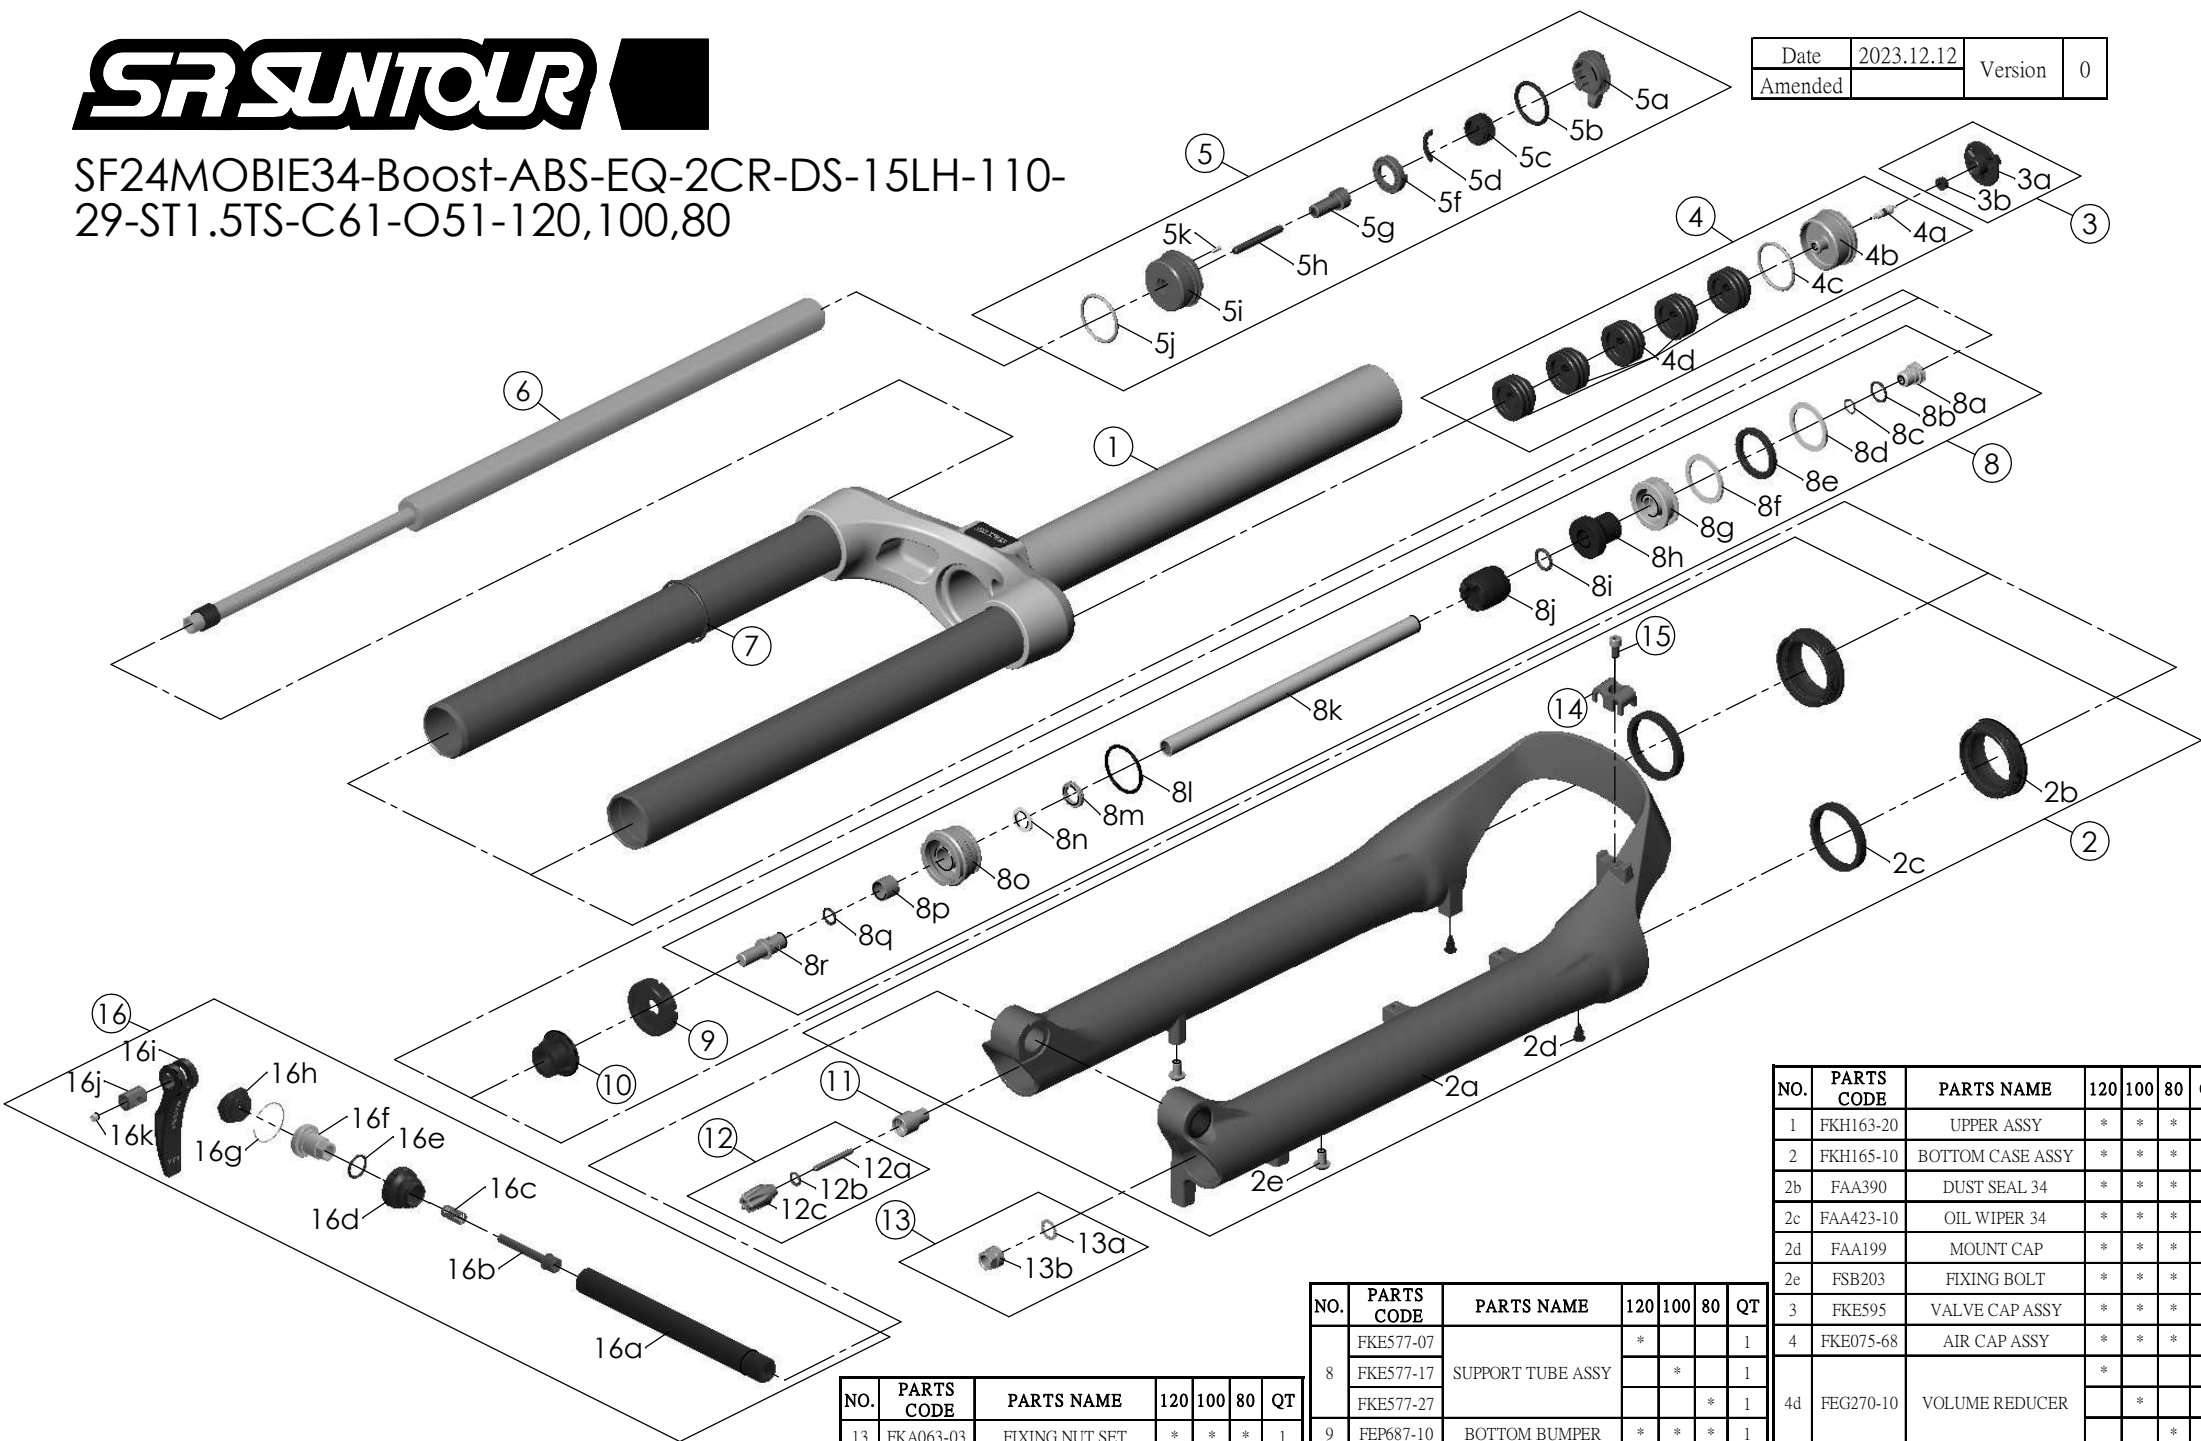

SF24MOBIE34-Boost-ABS-EQ-2CR-DS-15LH-110-29-ST1.5TS-C61-O51-120,100,80

Date	2023.12.12	Version	0
Amended			

NO.	PARTS CODE	PARTS NAME	120	100	80	QT
13	FKA063-03	FIXING NUT SET	*	*	*	1
14	FEG519	CABLE GUIDE	*	*	*	1
15	FSB153	GUIDE FIXING BOLT	*	*	*	1
16	FKA116-02	15LH-110 AXLE SET	*	*	*	1

NO.	PARTS CODE	PARTS NAME	120	100	80	QT
8	FKE577-07	SUPPORT TUBE ASSY	*			1
	FKE577-17			*		1
	FKE577-27				*	1
9	FEP687-10	BOTTOM BUMPER	*	*	*	1
10	FEG242-10	BOTTOM STOPPER	*	*	*	1
11	FSB058	DAMPER FIXING BOLT	*	*	*	1
12	FKA004-22	DAMPER KNOB ASSY	*	*	*	1

NO.	PARTS CODE	PARTS NAME	120	100	80	QT
1	FKH163-20	UPPER ASSY	*	*	*	1
2	FKH165-10	BOTTOM CASE ASSY	*	*	*	1
2b	FAA390	DUST SEAL 34	*	*	*	2
2c	FAA423-10	OIL WIPER 34	*	*	*	2
2d	FAA199	MOUNT CAP	*	*	*	2
2e	FSB203	FIXING BOLT	*	*	*	2
3	FKE595	VALVE CAP ASSY	*	*	*	1
4	FKE075-68	AIR CAP ASSY	*	*	*	1
4d	FEG270-10	VOLUME REDUCER	*			5
				*		7
5	FKE526-27	LO TOP CAP ASSY	*	*	*	1
6	FUN200-00	LO-R UNIT	*	*	*	1
7	FAA397-30	O RING	*	*	*	1