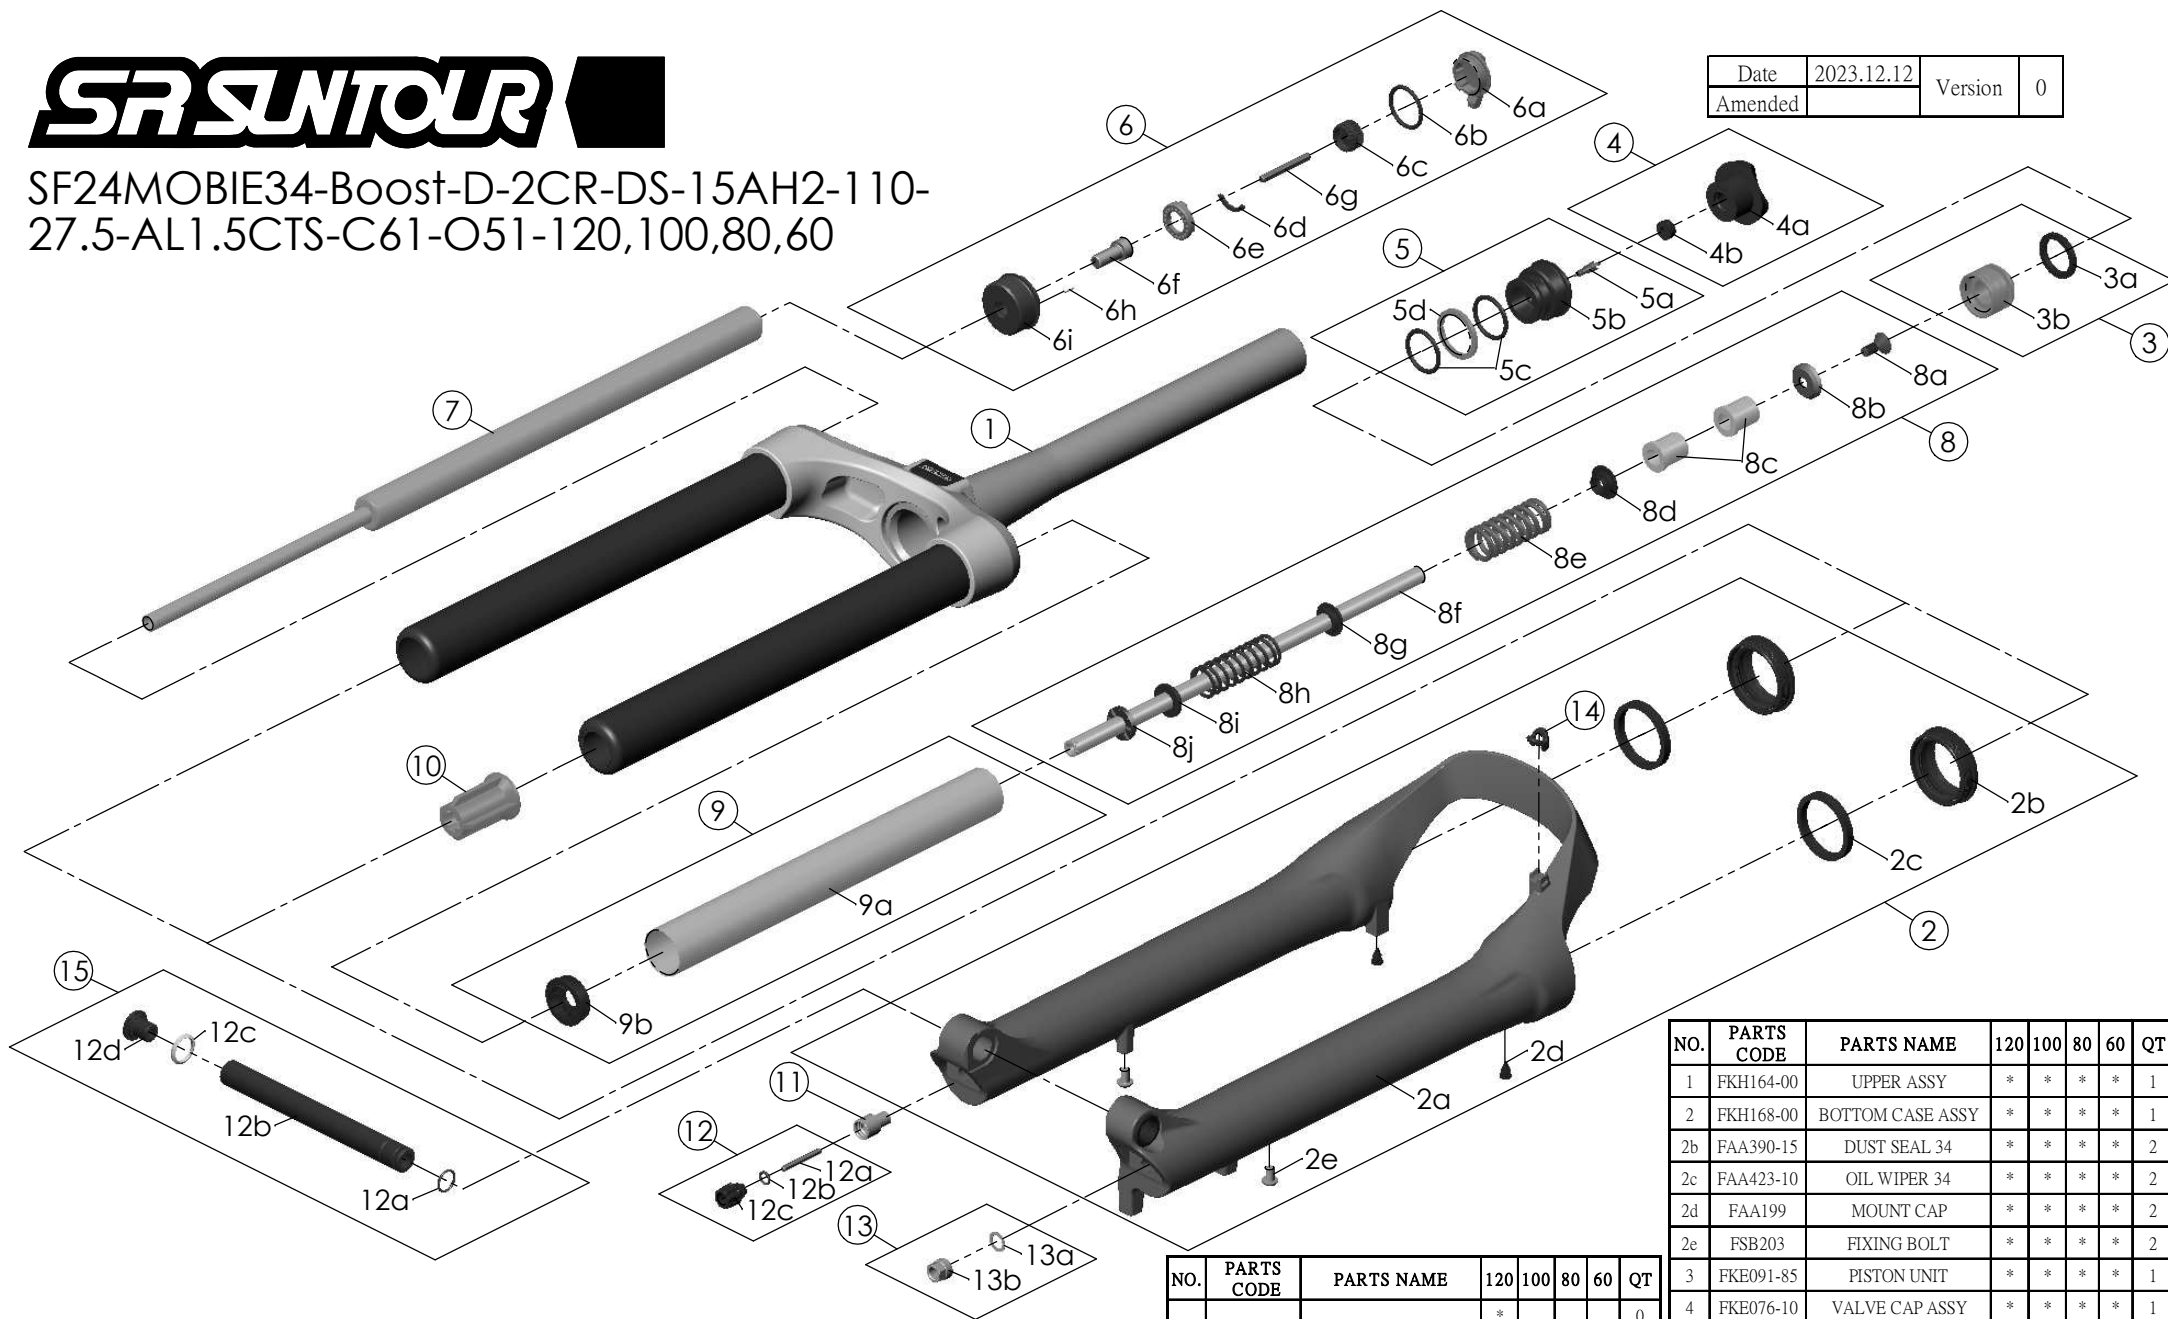

SF24MOBIE34-Boost-D-2CR-DS-15AH2-110-27.5-AL1.5CTS-C61-O51-120,100,80,60

Date	2023.12.12	Version	0
Amended			

NO.	PARTS CODE	PARTS NAME	120	100	80	60	QT
13	FKA063-03	FIXING NUT SET	*	*	*	*	1
14	FEG394	BRACE COVER	*	*	*	*	1
15	FKA117-00	15AH2-110 THRU AXLE SET	*	*	*	*	1

NO.	PARTS CODE	PARTS NAME	120	100	80	60	QT
8c	FEE247	REBOUND SPACER	*				0
				*			1
					*		2
						*	3
9	FKH150-02	AIR CYLINDER	*	*	*	*	1
10	FEE799-60	BOTTOM STOPPER	*	*	*	*	1
11	FSB058	DAMPER FIXING BOLT	*	*	*	*	1
12	FKA004-30	REBOUND KNOB ASSY	*	*	*	*	1

NO.	PARTS CODE	PARTS NAME	120	100	80	60	QT
1	FKH164-00	UPPER ASSY	*	*	*	*	1
2	FKH168-00	BOTTOM CASE ASSY	*	*	*	*	1
2b	FAA390-15	DUST SEAL 34	*	*	*	*	2
2c	FAA423-10	OIL WIPER 34	*	*	*	*	2
2d	FAA199	MOUNT CAP	*	*	*	*	2
2e	FSB203	FIXING BOLT	*	*	*	*	2
3	FKE091-85	PISTON UNIT	*	*	*	*	1
4	FKE076-10	VALVE CAP ASSY	*	*	*	*	1
5	FKE075-77	AIR CAP ASSY	*	*	*	*	1
6	FKE526-52	LO TOP CAP ASSY	*	*	*	*	1
7	FUN070-00	LO-R UNIT	*	*	*	*	1
8	FKH169-00	SUPPORT TUBE ASSY	*				1
	FKH169-01			*			1
	FKH169-02				*		1
	FKH169-03					*	1