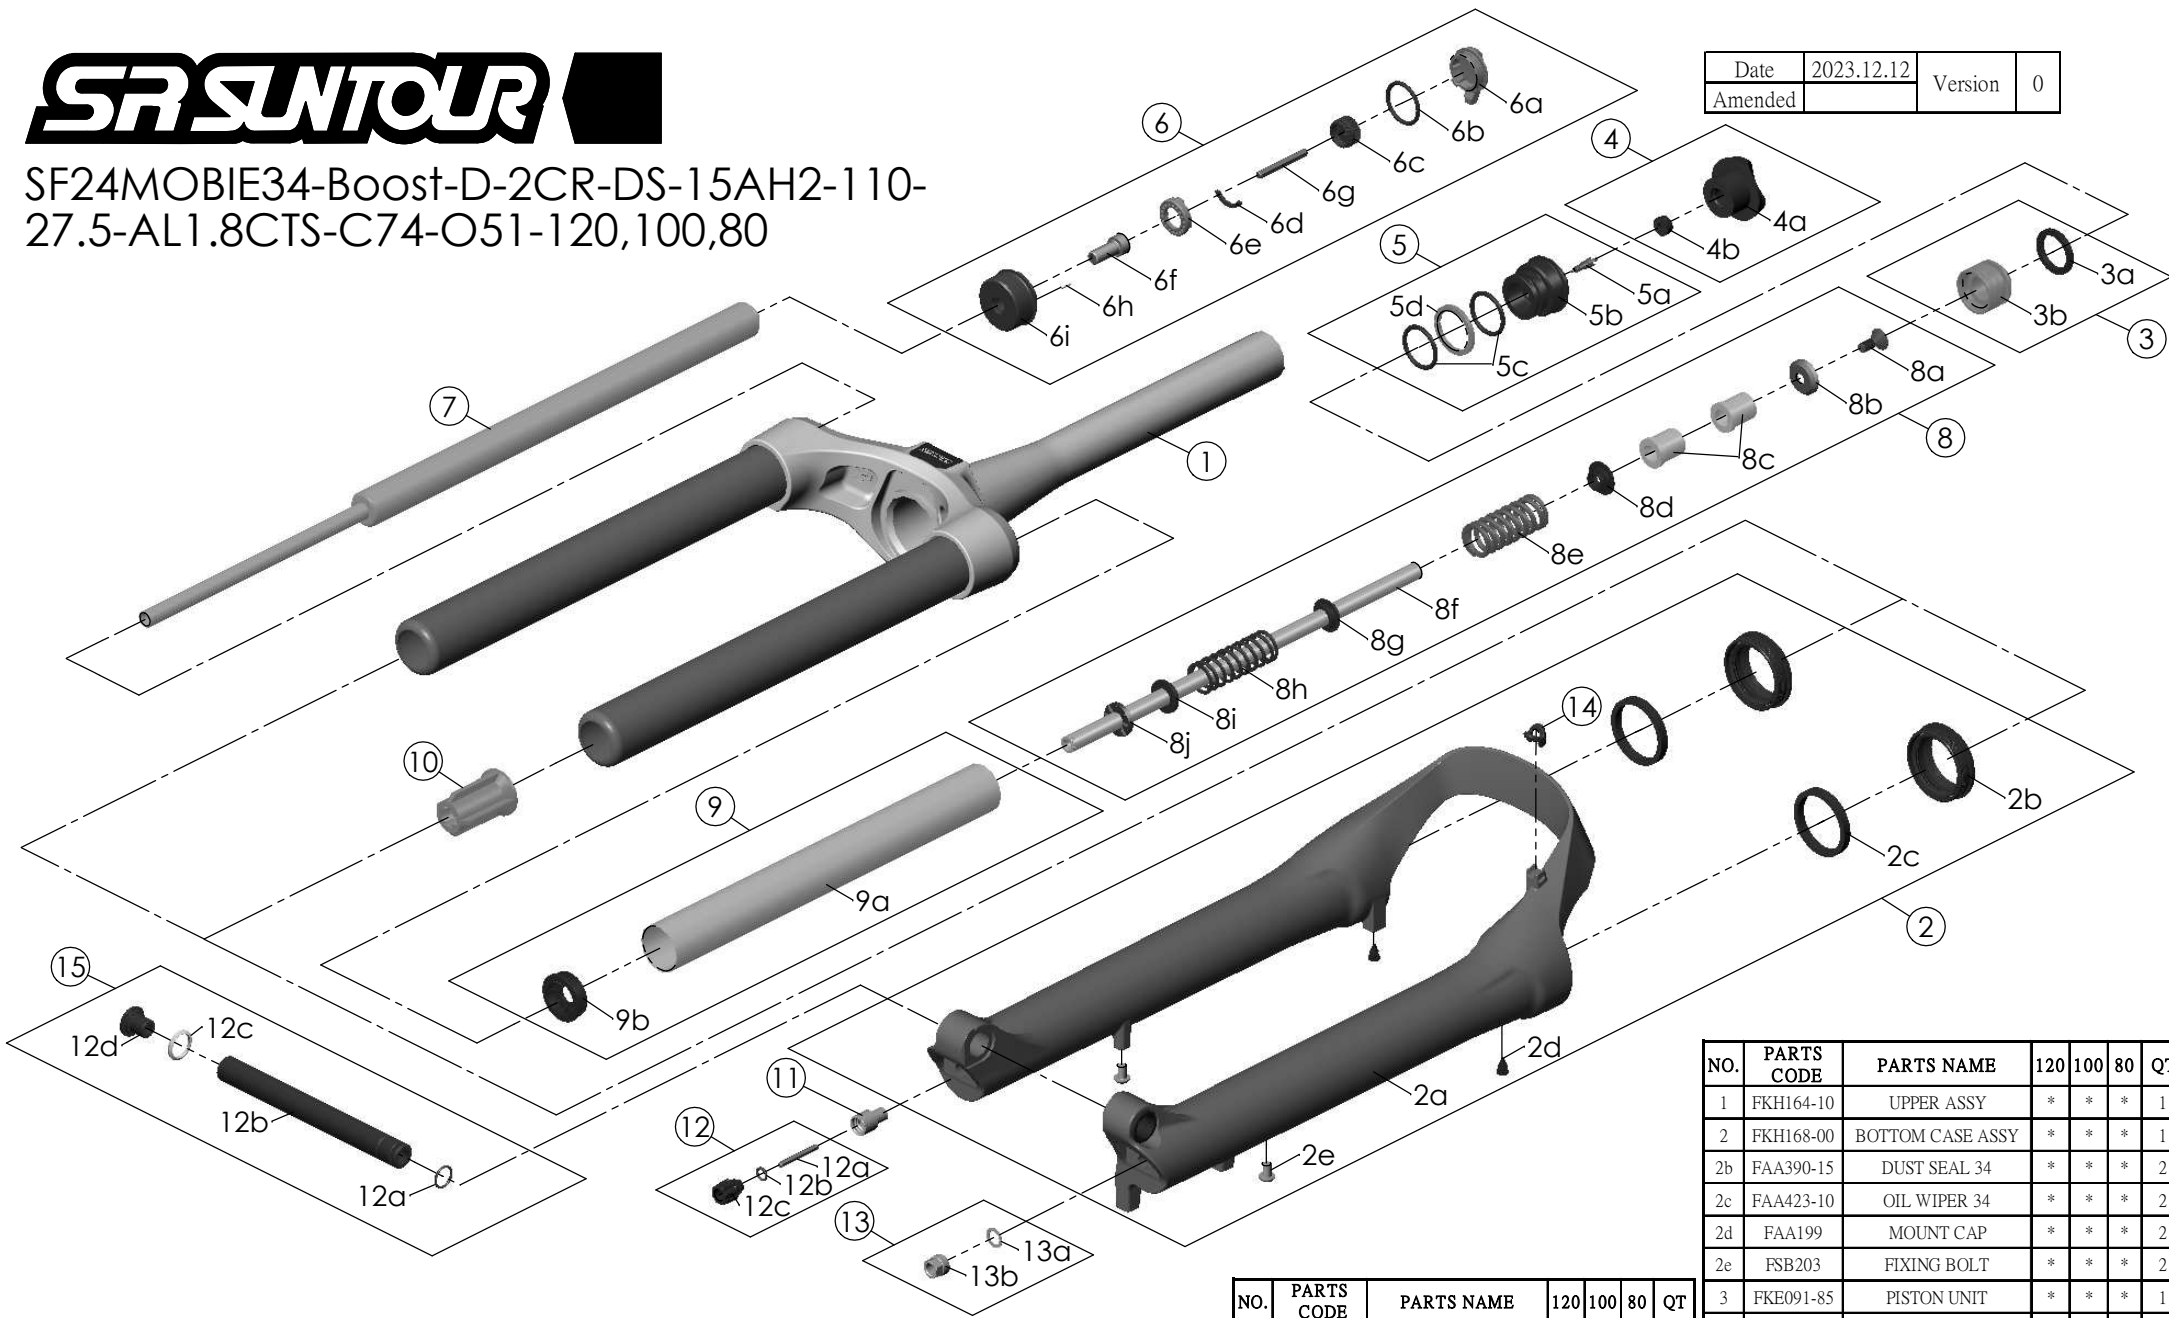

SF24MOBIE34-Boost-D-2CR-DS-15AH2-110-27.5-AL1.8CTS-C74-O51-120,100,80

Date	2023.12.12	Version	0
Amended			

NO.	PARTS CODE	PARTS NAME	120	100	80	QT
13	FKA063-03	FIXING NUT SET	*	*	*	1
14	FEF394	BRACE COVER	*	*	*	1
15	FKA117-00	15AH2-110 THRU AXLE SET	*	*	*	1

NO.	PARTS CODE	PARTS NAME	120	100	80	QT
8c	FEE247	REBOUND SPACER	*			0
				*		1
					*	2
9	FKH150-02	AIR CYLINDER	*	*	*	1
10	FEE799-60	BOTTOM STOPPER	*	*	*	1
11	FSB058	DAMPER FIXING BOLT	*	*	*	1
12	FKA004-30	REBOUND KNOB ASSY	*	*	*	1

NO.	PARTS CODE	PARTS NAME	120	100	80	QT
1	FKH164-10	UPPER ASSY	*	*	*	1
2	FKH168-00	BOTTOM CASE ASSY	*	*	*	1
2b	FAA390-15	DUST SEAL 34	*	*	*	2
2c	FAA423-10	OIL WIPER 34	*	*	*	2
2d	FAA199	MOUNT CAP	*	*	*	2
2e	FSB203	FIXING BOLT	*	*	*	2
3	FKE091-85	PISTON UNIT	*	*	*	1
4	FKE076-10	VALVE CAP ASSY	*	*	*	1
5	FKE075-77	AIR CAP ASSY	*	*	*	1
6	FKE526-52	LO TOP CAP ASSY	*	*	*	1
7	FUN070-00	LO-R UNIT	*	*	*	1
	FKH169-00		*			1
8	FKH169-01	SUPPORT TUBE ASSY		*		1
	FKH169-02				*	1