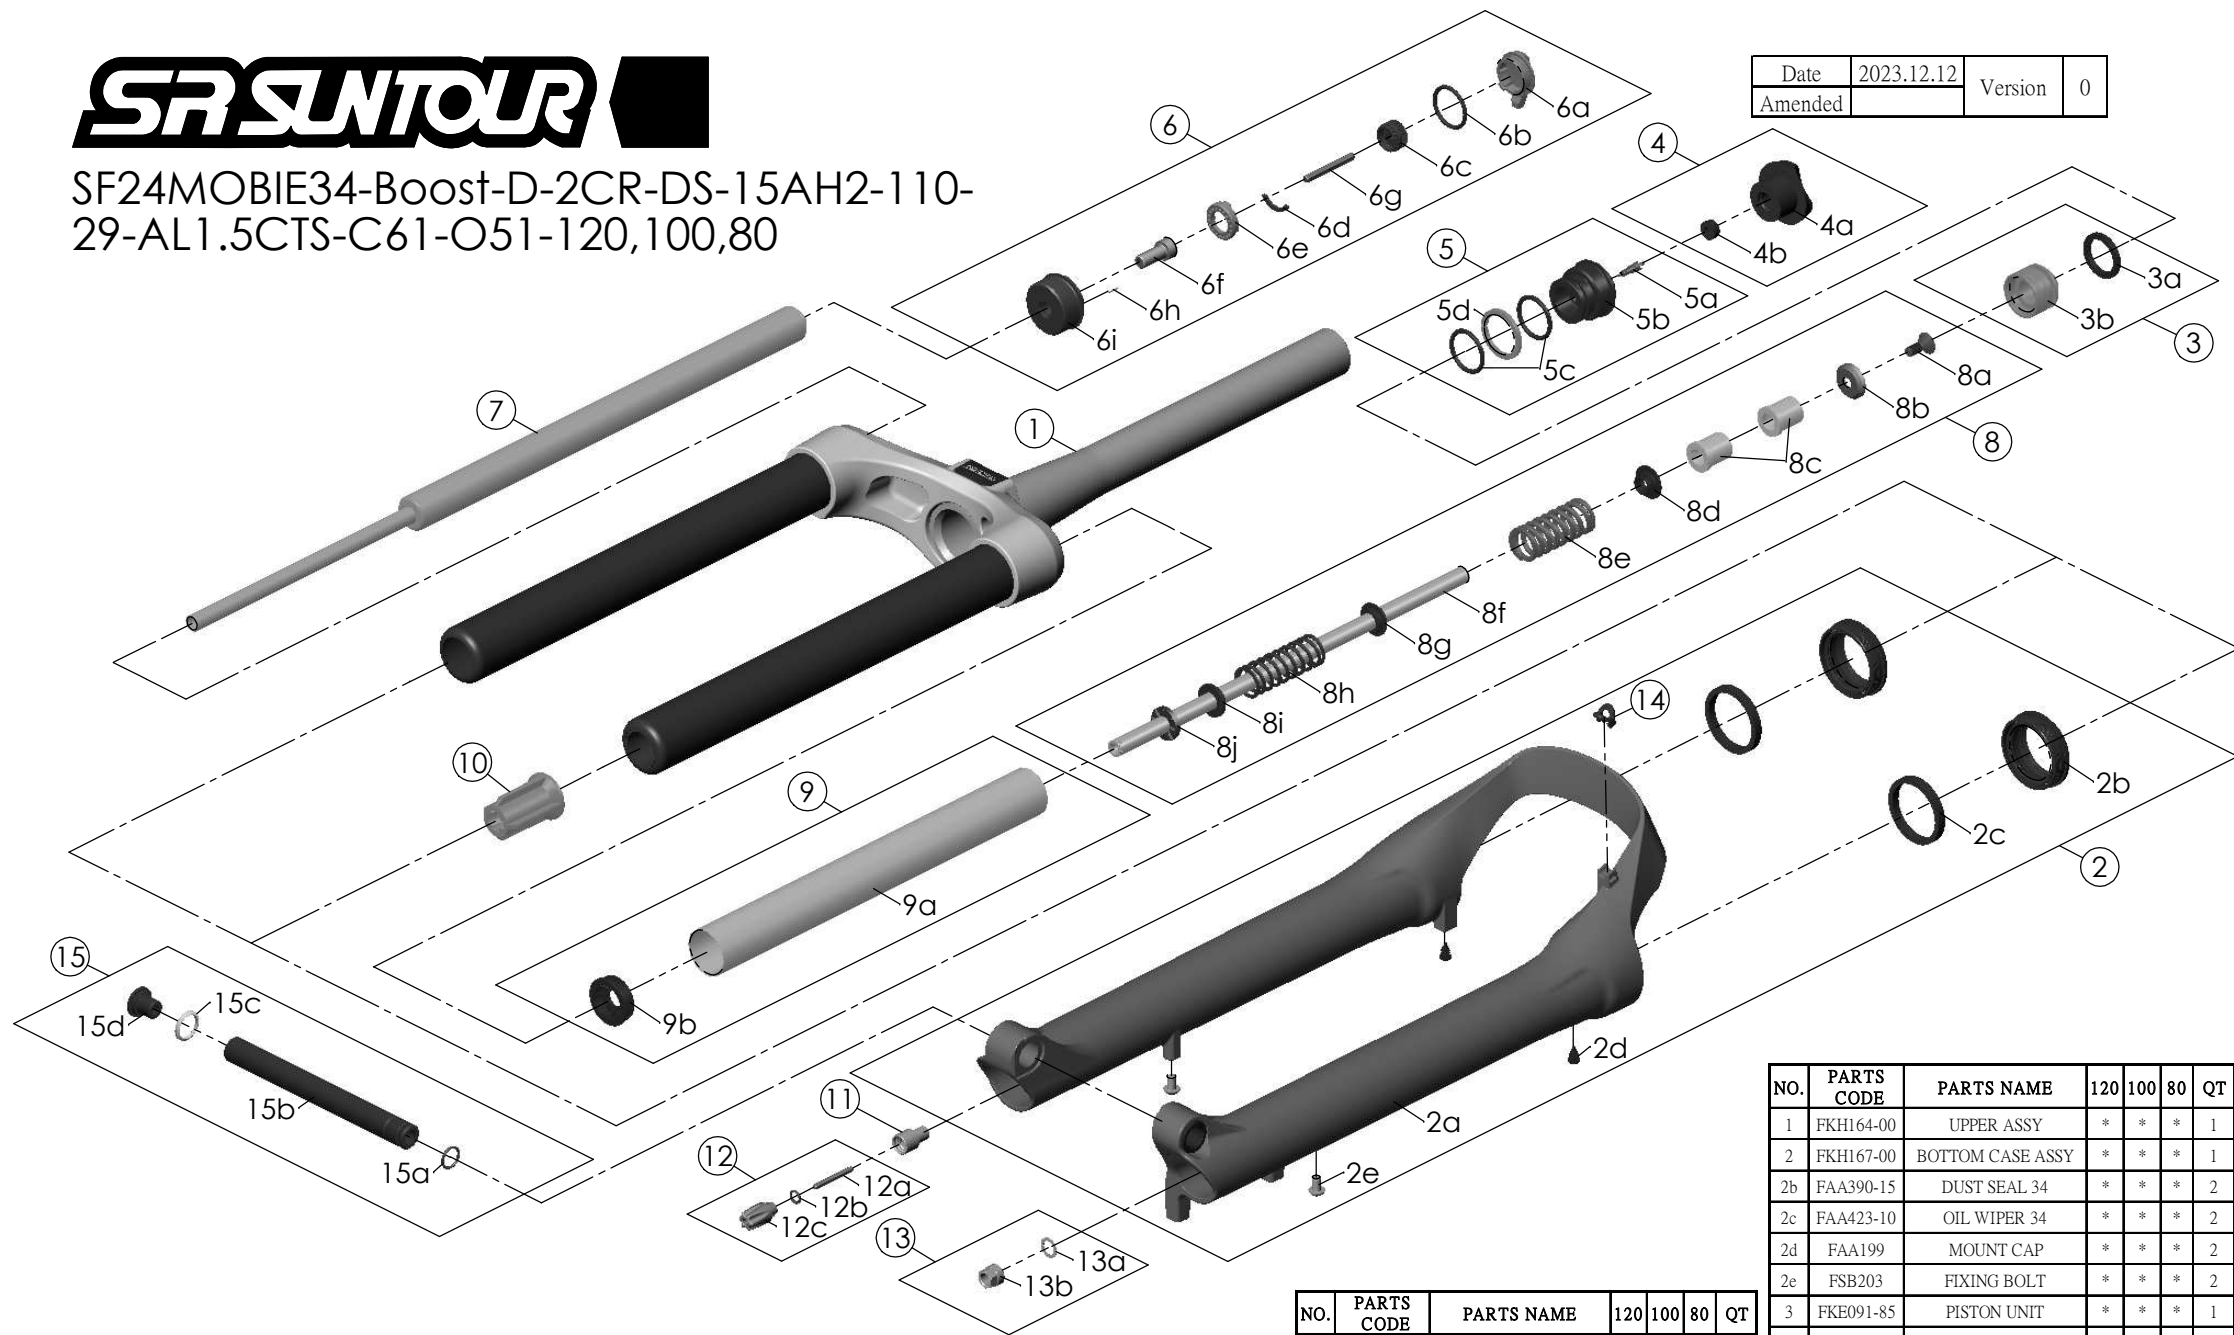

SF24MOBIE34-Boost-D-2CR-DS-15AH2-110-29-AL1.5CTS-C61-O51-120,100,80

Date	2023.12.12	Version	0
Amended			

NO.	PARTS CODE	PARTS NAME	120	100	80	QT
13	FKA063-03	FIXING NUT SET	*	*	*	1
14	FEG394	BRACE COVER	*	*	*	1
15	FKA117-00	15AH2-110 THRU AXLE SET	*	*	*	1

NO.	PARTS CODE	PARTS NAME	120	100	80	QT
8c	FEE247	REBOUND SPACER	*			0
				*		1
					*	2
9	FKH150-02	AIR CYLINDER	*	*	*	1
10	FEE799-60	BOTTOM STOPPER	*	*	*	1
11	FSB058	DAMPER FIXING BOLT	*	*	*	1
12	FKA004-22	DAMPER KNOB ASSY	*	*	*	1

NO.	PARTS CODE	PARTS NAME	120	100	80	QT
1	FKH164-00	UPPER ASSY	*	*	*	1
2	FKH167-00	BOTTOM CASE ASSY	*	*	*	1
2b	FAA390-15	DUST SEAL 34	*	*	*	2
2c	FAA423-10	OIL WIPER 34	*	*	*	2
2d	FAA199	MOUNT CAP	*	*	*	2
2e	FSB203	FIXING BOLT	*	*	*	2
3	FKE091-85	PISTON UNIT	*	*	*	1
4	FKE076-10	VALVE CAP ASSY	*	*	*	1
5	FKE075-77	AIR CAP ASSY	*	*	*	1
6	FKE526-52	LO TOP CAP ASSY	*	*	*	1
7	FUN070-00	LO-R UNIT	*	*	*	1
8	FKH169-00	SUPPORT TUBE ASSY	*			1
	FKH169-01		*	*	1	
	FKH169-02			*	1	