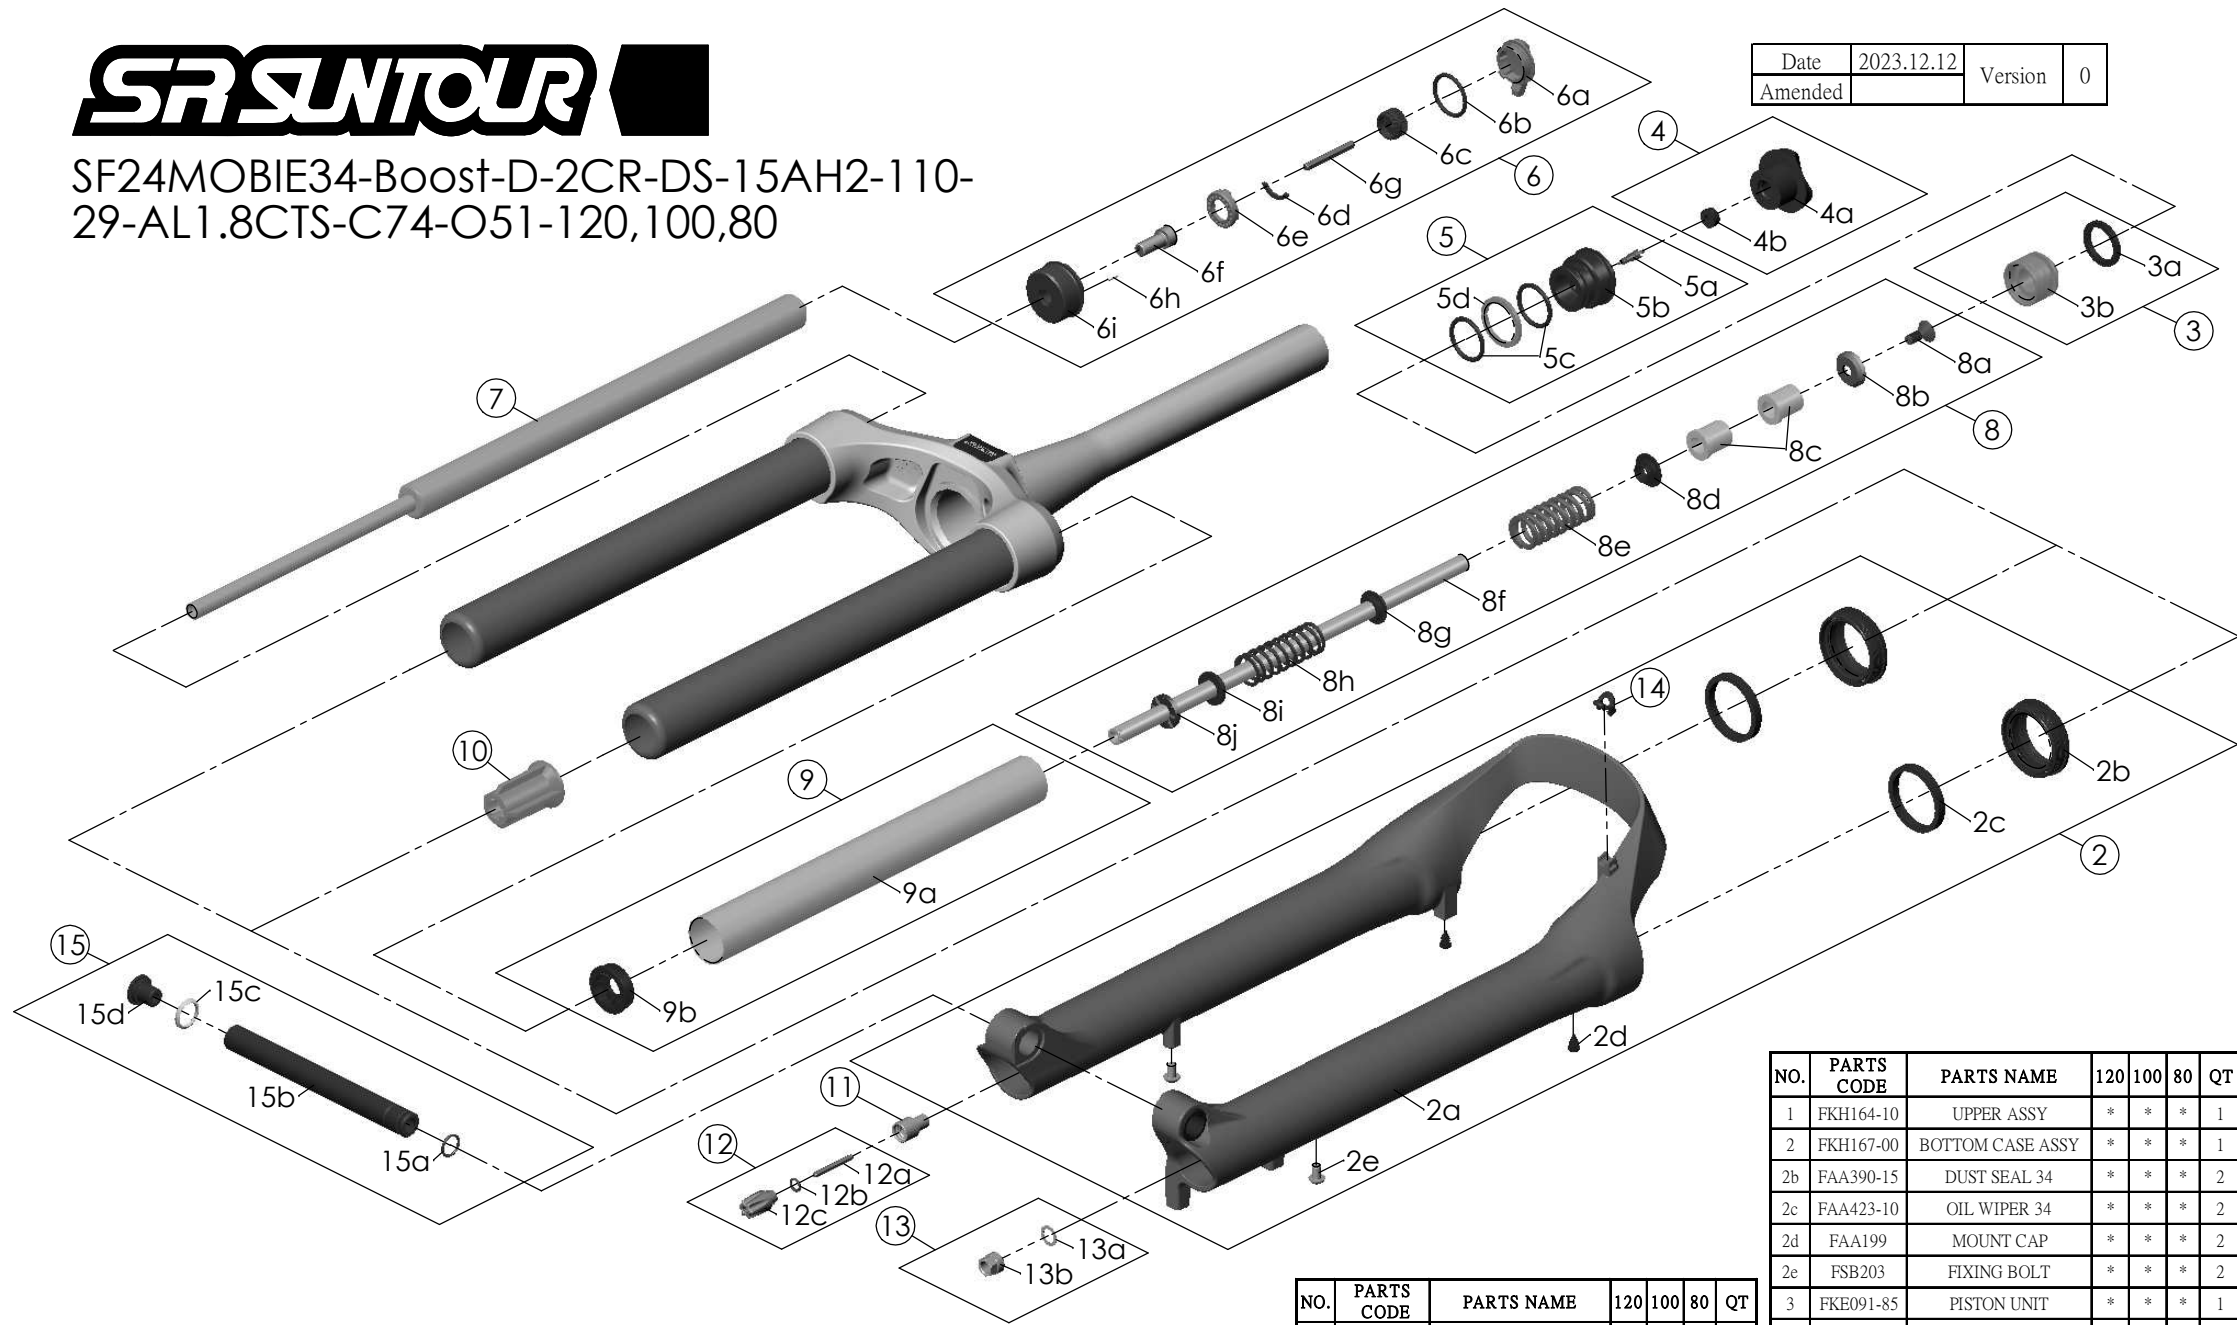

SF24MOBIE34-Boost-D-2CR-DS-15AH2-110-29-AL1.8CTS-C74-O51-120,100,80

Date	2023.12.12	Version	0
Amended			

NO.	PARTS CODE	PARTS NAME	120	100	80	QT
1	FKH164-10	UPPER ASSY	*	*	*	1
2	FKH167-00	BOTTOM CASE ASSY	*	*	*	1
2b	FAA390-15	DUST SEAL 34	*	*	*	2
2c	FAA423-10	OIL WIPER 34	*	*	*	2
2d	FAA199	MOUNT CAP	*	*	*	2
2e	FSB203	FIXING BOLT	*	*	*	2
3	FKE091-85	PISTON UNIT	*	*	*	1
4	FKE076-10	VALVE CAP ASSY	*	*	*	1
5	FKE075-77	AIR CAP ASSY	*	*	*	1
6	FKE526-52	LO TOP CAP ASSY	*	*	*	1
7	FUN070-00	LO-R UNIT	*	*	*	1
8	FKH169-00	SUPPORT TUBE ASSY	*			1
	FKH169-01			*		1
	FKH169-02				*	1

NO.	PARTS CODE	PARTS NAME	120	100	80	QT
8c	FEE247	REBOUND SPACER	*			0
				*		1
				*		2
9	FKH150-02	AIR CYLINDER	*	*	*	1
10	FEE799-60	BOTTOM STOPPER	*	*	*	1
11	FSB058	DAMPER FIXING BOLT	*	*	*	1
12	FKA004-22	DAMPER KNOB ASSY	*	*	*	1

NO.	PARTS CODE	PARTS NAME	120	100	80	QT
13	FKA063-03	FIXING NUT SET	*	*	*	1
14	FEG394	BRACE COVER	*	*	*	1
15	FKA117-00	15AH2-110 THRU AXLE SET	*	*	*	1