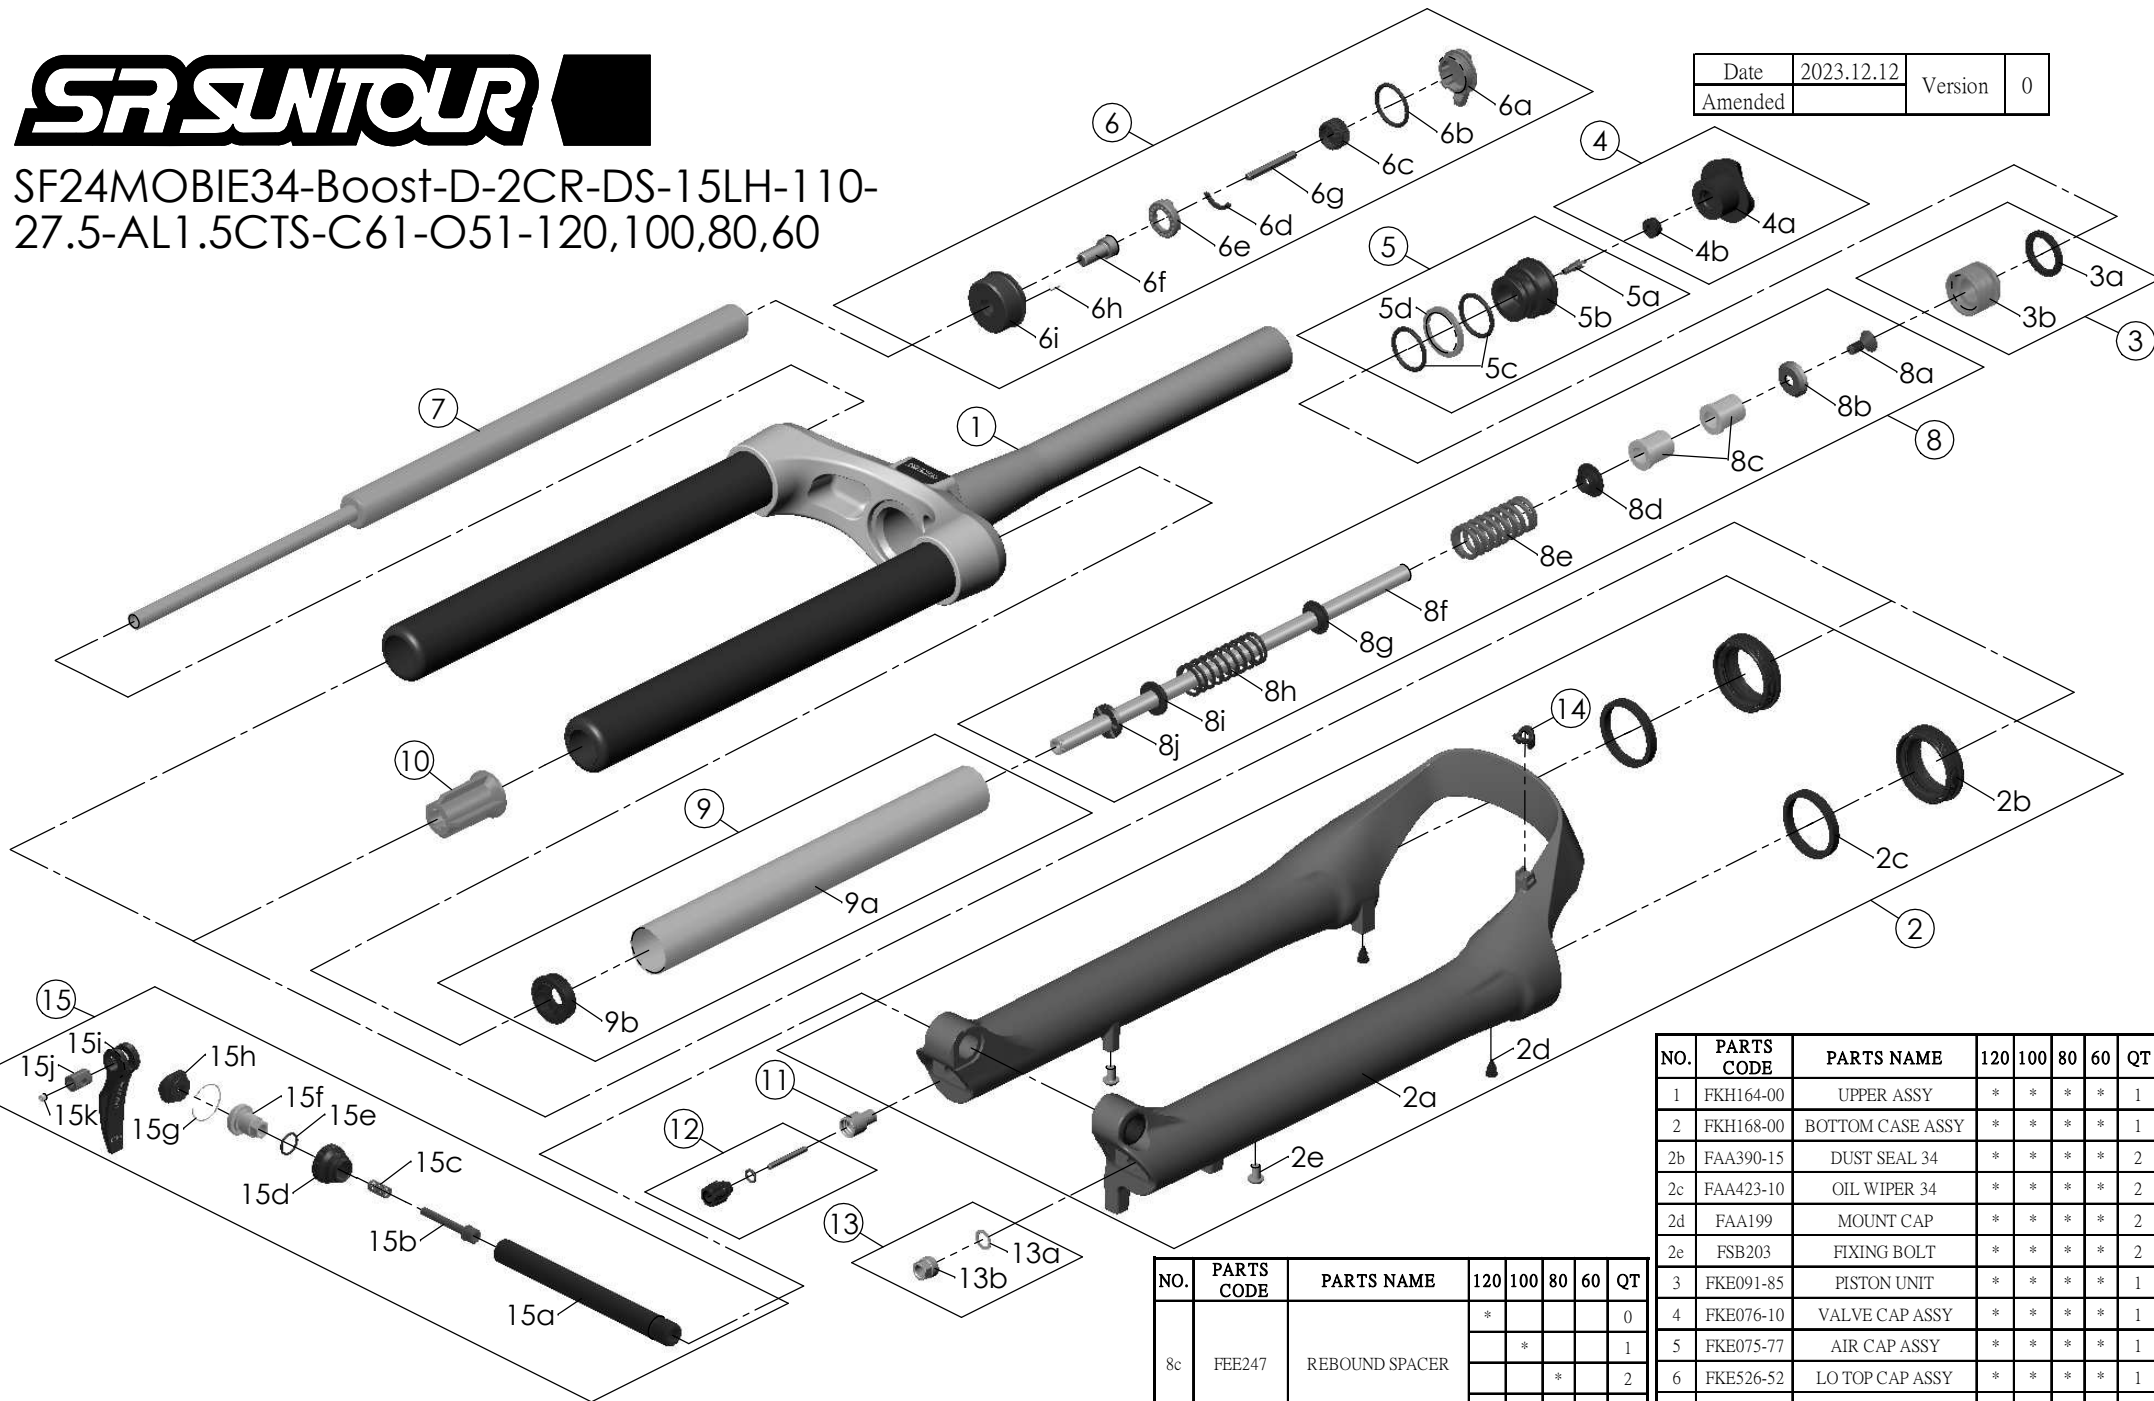

SF24MOBIE34-Boost-D-2CR-DS-15LH-110-27.5-AL1.5CTS-C61-O51-120,100,80,60

Date	2023.12.12	Version	0
Amended			

NO.	PARTS CODE	PARTS NAME	120	100	80	60	QT
1	FKH164-00	UPPER ASSY	*	*	*	*	1
2	FKH168-00	BOTTOM CASE ASSY	*	*	*	*	1
2b	FAA390-15	DUST SEAL 34	*	*	*	*	2
2c	FAA423-10	OIL WIPER 34	*	*	*	*	2
2d	FAA199	MOUNT CAP	*	*	*	*	2
2e	FSB203	FIXING BOLT	*	*	*	*	2
3	FKE091-85	PISTON UNIT	*	*	*	*	1
4	FKE076-10	VALVE CAP ASSY	*	*	*	*	1
5	FKE075-77	AIR CAP ASSY	*	*	*	*	1
6	FKE526-52	LO TOP CAP ASSY	*	*	*	*	1
7	FUN070-00	LO-R UNIT	*	*	*	*	1
8	FKH169-00	SUPPORT TUBE ASSY	*				1
	FKH169-01			*		1	
	FKH169-02				*	1	
	FKH169-03					*	1
8c	FEE247	REBOUND SPACER	*				0
				*			1
					*		2
						*	3
9	FKH150-02	AIR CYLINDER	*	*	*	*	1
10	FEE799-60	BOTTOM STOPPER	*	*	*	*	1
11	FSB058	DAMPER FIXING BOLT	*	*	*	*	1
12	FKA004-30	REBOUND KNOB ASSY	*	*	*	*	1

NO.	PARTS CODE	PARTS NAME	120	100	80	60	QT
13	FKA063-03	FIXING NUT SET	*	*	*	*	1
14	FEG394	BRACE COVER	*	*	*	*	1
15	FKA116-02	15LH-110 AXLE SET	*	*	*	*	1