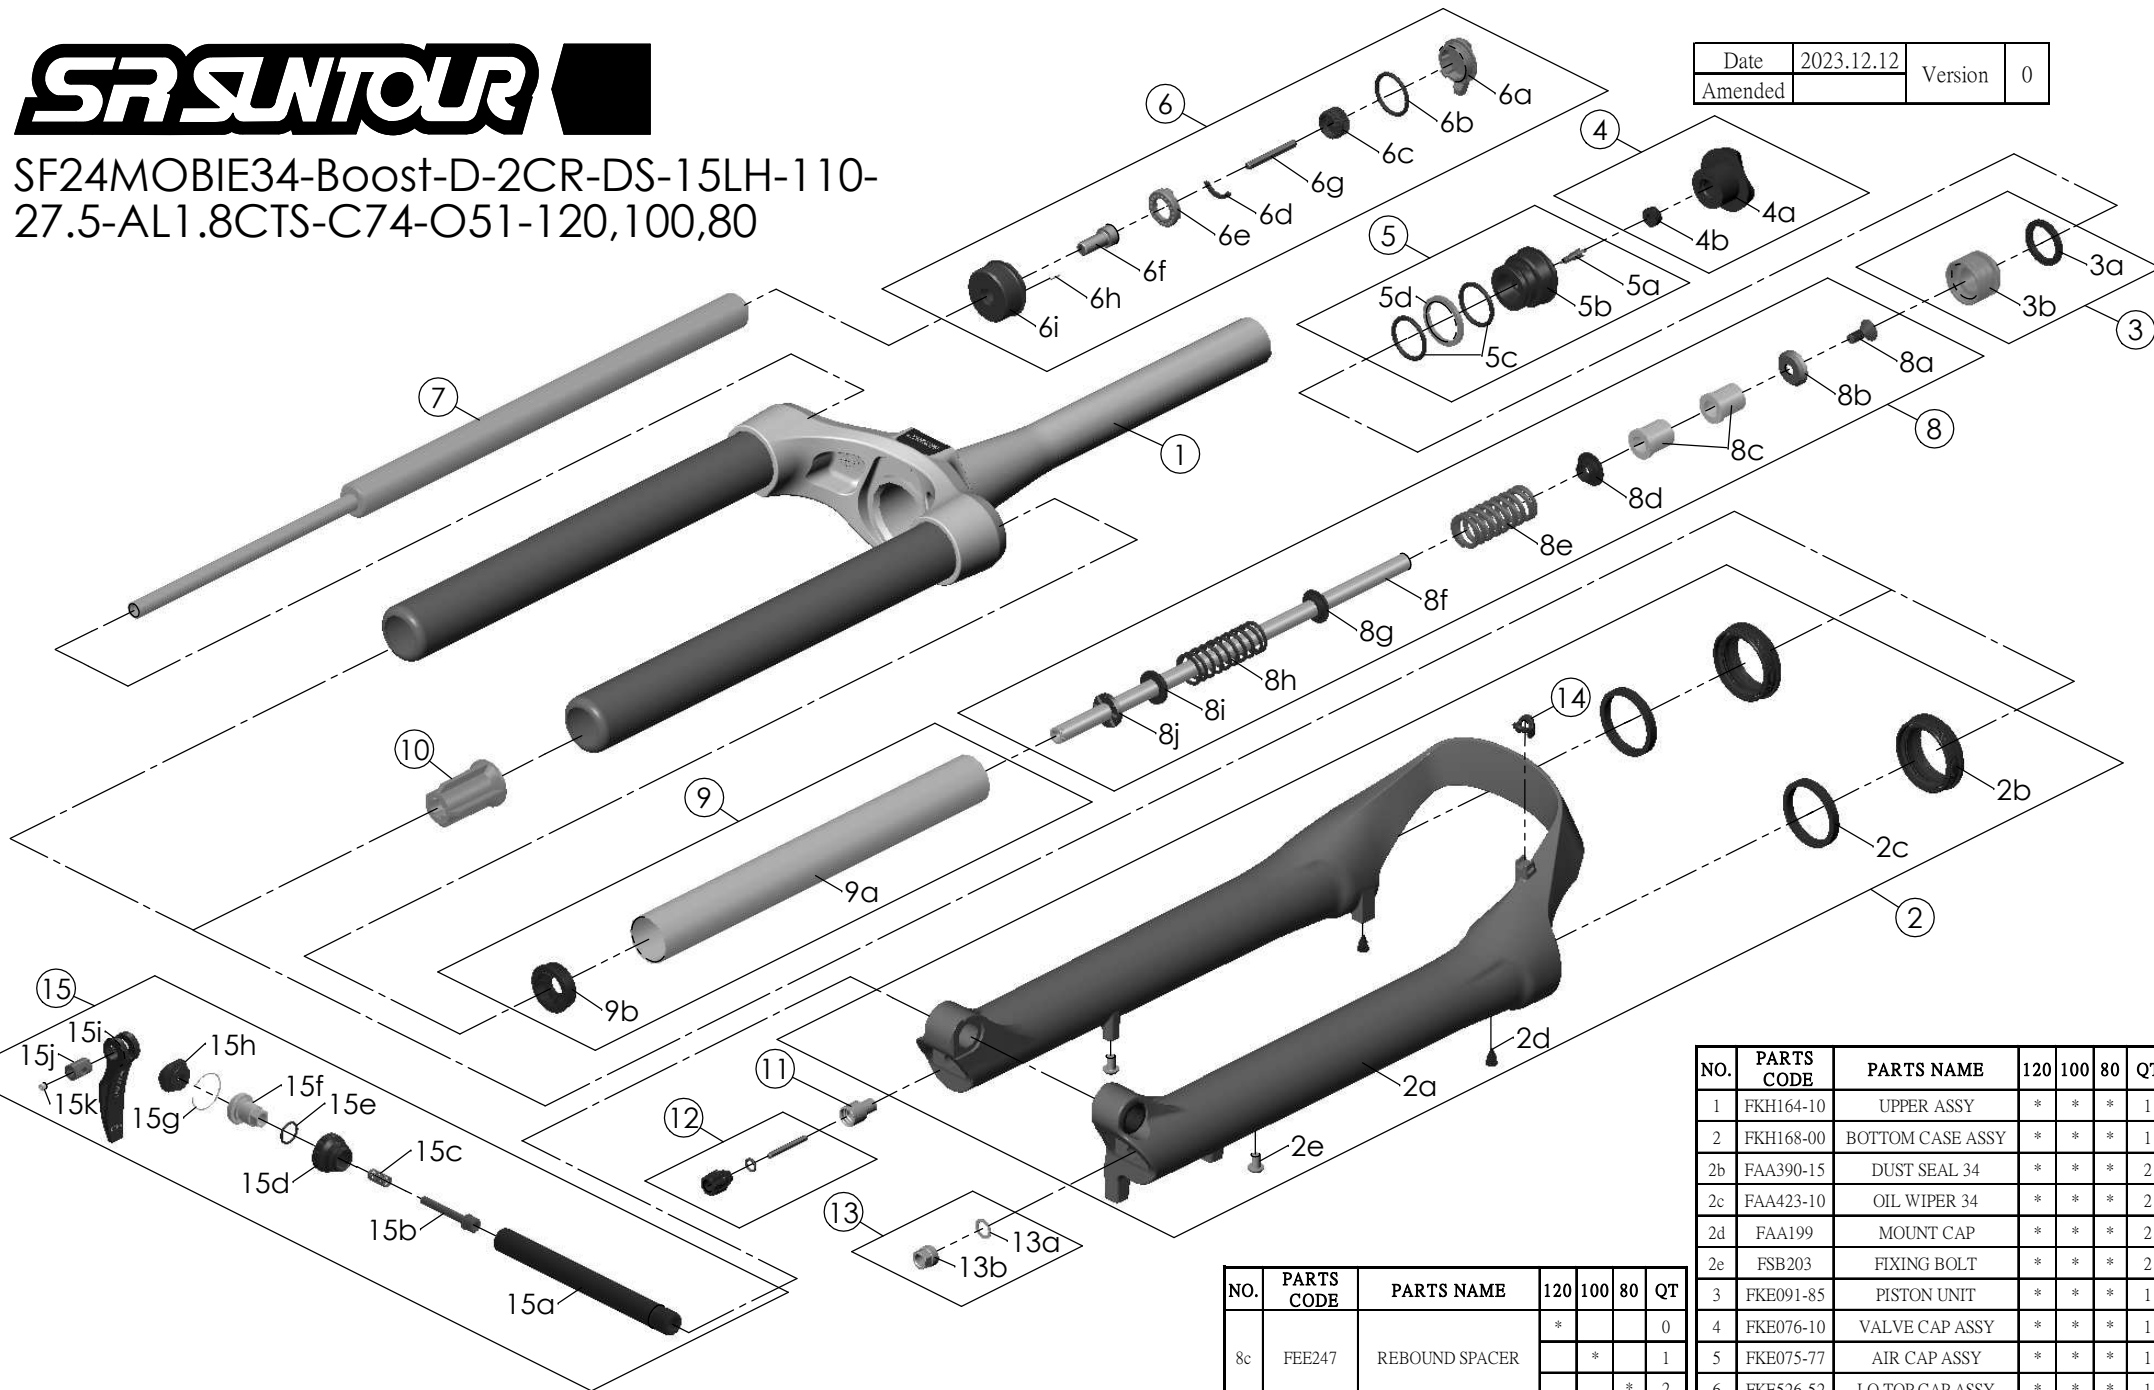

SF24MOBIE34-Boost-D-2CR-DS-15LH-110-27.5-AL1.8CTS-C74-O51-120,100,80

Date	2023.12.12	Version	0
Amended			

NO.	PARTS CODE	PARTS NAME	120	100	80	QT
13	FKA063-03	FIXING NUT SET	*	*	*	1
14	FEG394	BRACE COVER	*	*	*	1
15	FKA116-02	15LH-110 AXLE SET	*	*	*	1

NO.	PARTS CODE	PARTS NAME	120	100	80	QT
8c	FEE247	REBOUND SPACER	*			0
				*		1
					*	2
9	FKH150-02	AIR CYLINDER	*	*	*	1
10	FEE799-60	BOTTOM STOPPER	*	*	*	1
11	FSB058	DAMPER FIXING BOLT	*	*	*	1
12	FKA004-30	REBOUND KNOB ASSY	*	*	*	1

NO.	PARTS CODE	PARTS NAME	120	100	80	QT
1	FKH164-10	UPPER ASSY	*	*	*	1
2	FKH168-00	BOTTOM CASE ASSY	*	*	*	1
2b	FAA390-15	DUST SEAL 34	*	*	*	2
2c	FAA423-10	OIL WIPER 34	*	*	*	2
2d	FAA199	MOUNT CAP	*	*	*	2
2e	FSB203	FIXING BOLT	*	*	*	2
3	FKE091-85	PISTON UNIT	*	*	*	1
4	FKE076-10	VALVE CAP ASSY	*	*	*	1
5	FKE075-77	AIR CAP ASSY	*	*	*	1
6	FKE526-52	LO TOP CAP ASSY	*	*	*	1
7	FUN070-00	LO-R UNIT	*	*	*	1
8	FKH169-00	SUPPORT TUBE ASSY	*			1
	FKH169-01			*		1
	FKH169-02				*	1