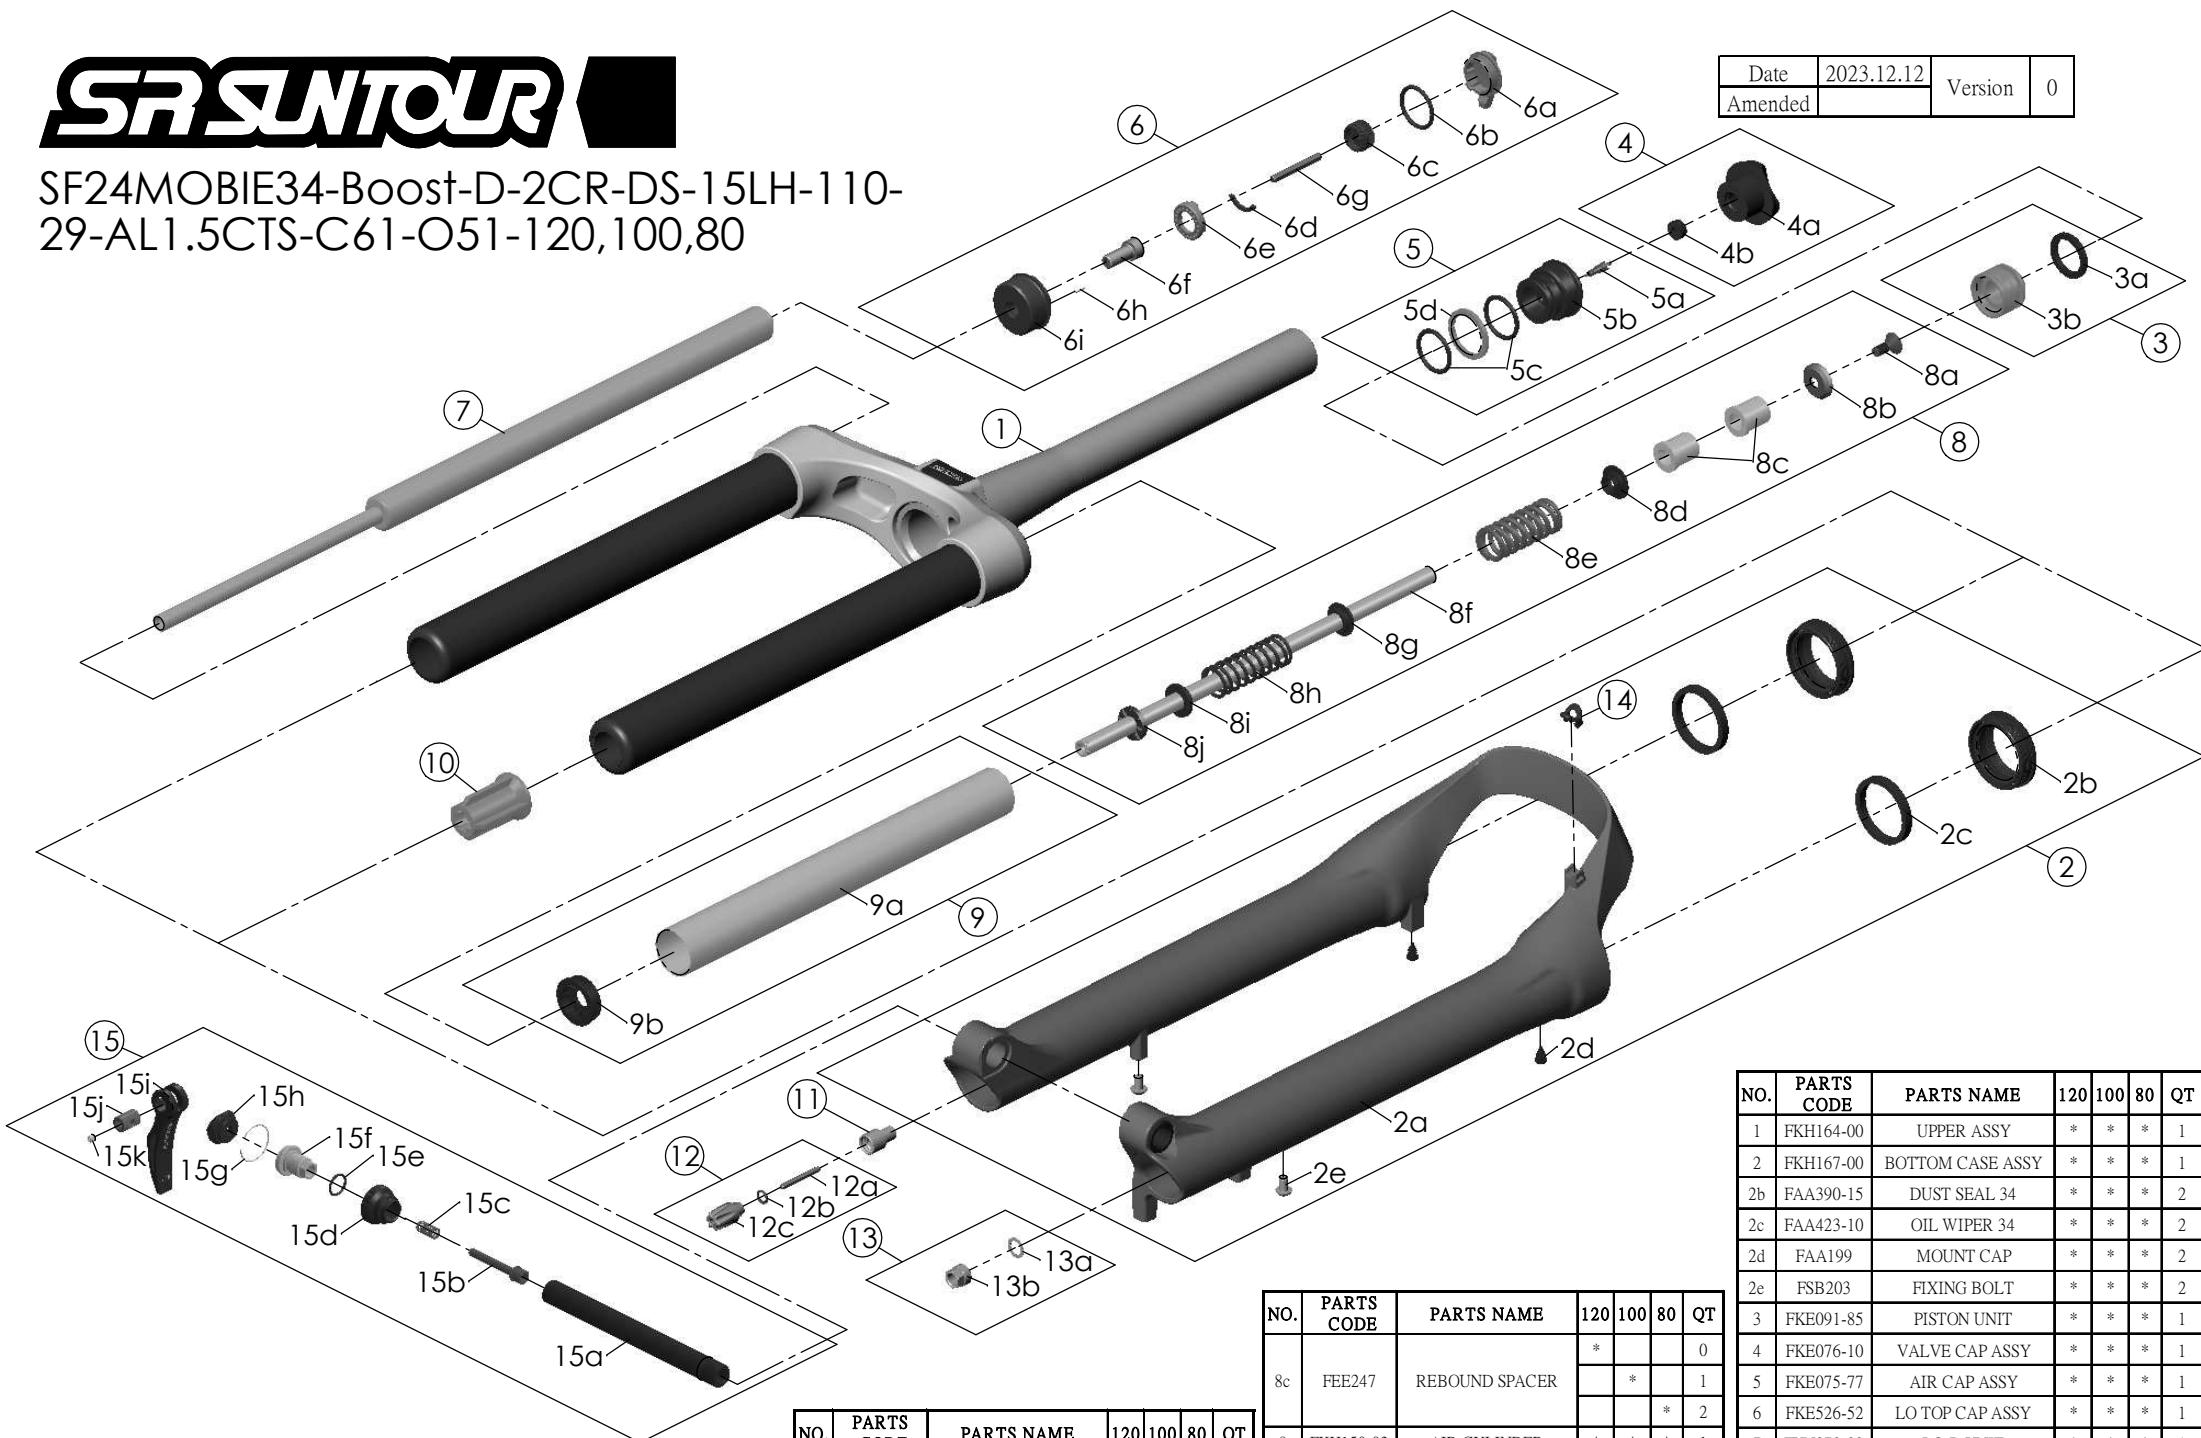

SUNTOUR

SF24MOBIE34-Boost-D-2CR-DS-15LH-110-29-AL1.5CTS-C61-O51-120,100,80

Date	2023.12.12	Version	0
Amended			

NO.	PARTS CODE	PARTS NAME	120	100	80	QT
1	FKH164-00	UPPER ASSY	*	*	*	1
2	FKH167-00	BOTTOM CASE ASSY	*	*	*	1
2b	FAA390-15	DUST SEAL 34	*	*	*	2
2c	FAA423-10	OIL WIPER 34	*	*	*	2
2d	FAA199	MOUNT CAP	*	*	*	2
2e	FSB203	FIXING BOLT	*	*	*	2
3	FKE091-85	PISTON UNIT	*	*	*	1
4	FKE076-10	VALVE CAP ASSY	*	*	*	1
5	FKE075-77	AIR CAP ASSY	*	*	*	1
6	FKE526-52	LO TOP CAP ASSY	*	*	*	1
7	FUN070-00	LO-R UNIT	*	*	*	1
8	FKH169-00	SUPPORT TUBE ASSY	*			1
	FKH169-01		*			1
	FKH169-02			*		

NO.	PARTS CODE	PARTS NAME	120	100	80	QT
8c	FEE247	REBOUND SPACER	*			0
				*		1
					*	2
9	FKH150-02	AIR CYLINDER	*	*	*	1
10	FEE799-60	BOTTOM STOPPER	*	*	*	1
11	FSB058	DAMPER FIXING BOLT	*	*	*	1
12	FKA004-22	DAMPER KNOB ASSY	*	*	*	1

NO.	PARTS CODE	PARTS NAME	120	100	80	QT
13	FKA063-03	FIXING NUT SET	*	*	*	1
14	FEG394	BRACE COVER	*	*	*	1
15	FKA116-02	15LH-110 AXLE SET	*	*	*	1