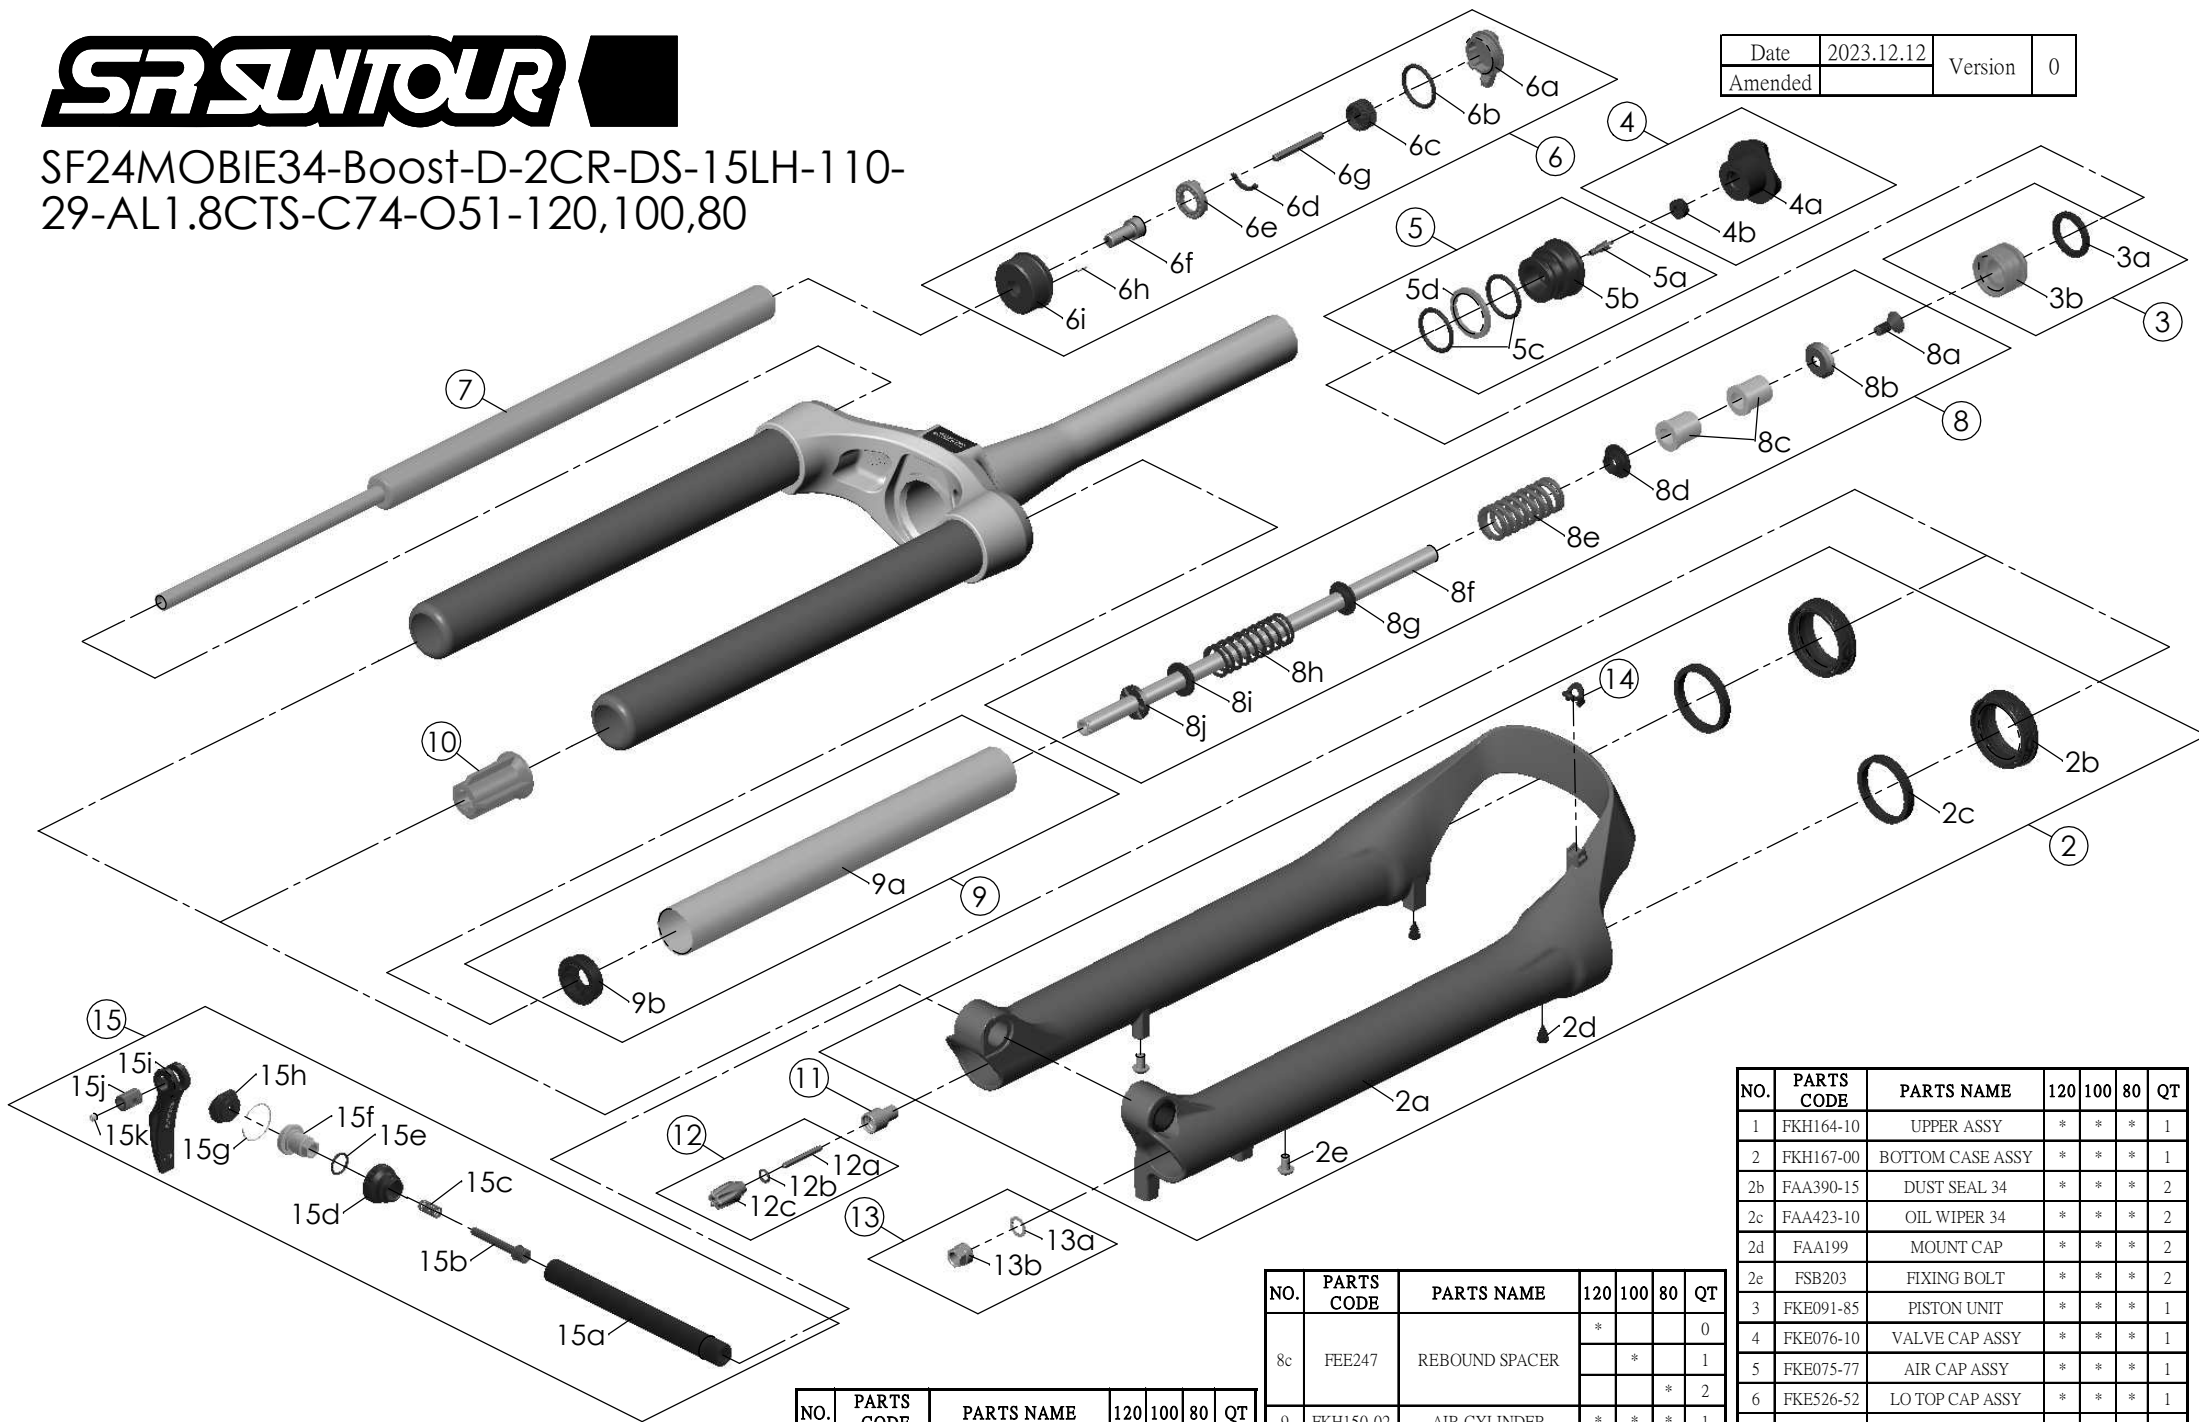

SF24MOBIE34-Boost-D-2CR-DS-15LH-110-29-AL1.8CTS-C74-O51-120,100,80

Date	2023.12.12	Version	0
Amended			

NO.	PARTS CODE	PARTS NAME	120	100	80	QT
1	FKH164-10	UPPER ASSY	*	*	*	1
2	FKH167-00	BOTTOM CASE ASSY	*	*	*	1
2b	FAA390-15	DUST SEAL 34	*	*	*	2
2c	FAA423-10	OIL WIPER 34	*	*	*	2
2d	FAA199	MOUNT CAP	*	*	*	2
2e	FSB203	FIXING BOLT	*	*	*	2
3	FKE091-85	PISTON UNIT	*	*	*	1
4	FKE076-10	VALVE CAP ASSY	*	*	*	1
5	FKE075-77	AIR CAP ASSY	*	*	*	1
6	FKE526-52	LO TOP CAP ASSY	*	*	*	1
7	FUN070-00	LO-R UNIT	*	*	*	1
8	FKH169-00	SUPPORT TUBE ASSY	*	*	*	1
	FKH169-01		*	*	*	1
	FKH169-02		*	*	*	1

NO.	PARTS CODE	PARTS NAME	120	100	80	QT
8c	FEE247	REBOUND SPACER	*	*	*	0
			*	*	*	1
9	FKH150-02	AIR CYLINDER	*	*	*	1
			*	*	*	2
10	FEE799-60	BOTTOM STOPPER	*	*	*	1
11	FSB058	DAMPER FIXING BOLT	*	*	*	1
12	FKA004-22	DAMPER KNOB ASSY	*	*	*	1

NO.	PARTS CODE	PARTS NAME	120	100	80	QT
13	FKA063-03	FIXING NUT SET	*	*	*	1
14	FEG394	BRACE COVER	*	*	*	1
15	FKA116-02	15LH-110 AXLE SET	*	*	*	1