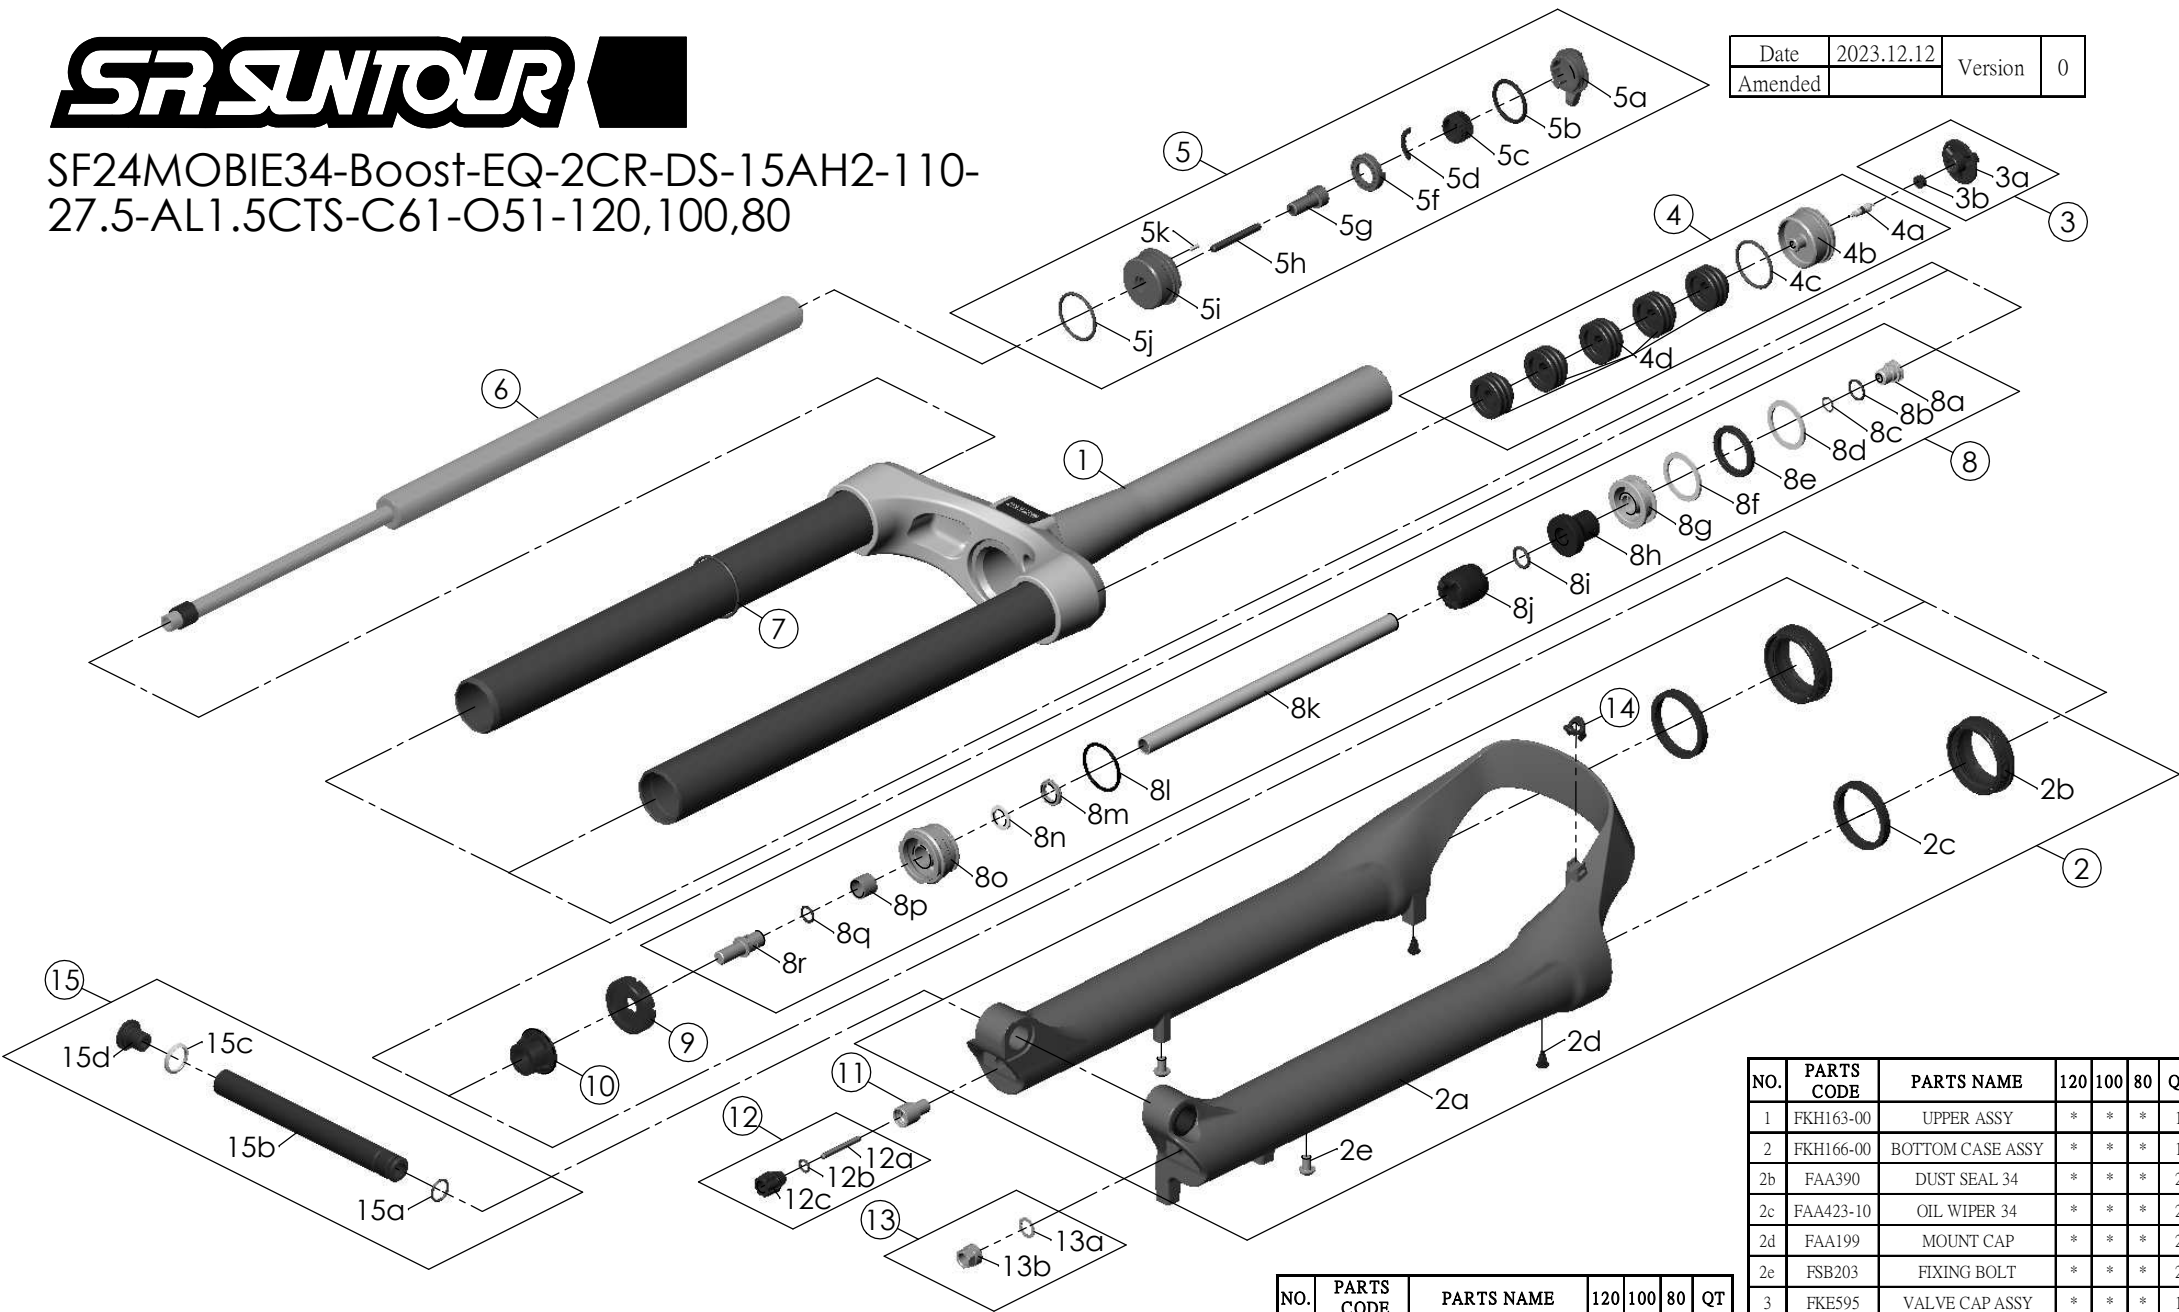

SF24MOBIE34-Boost-EQ-2CR-DS-15AH2-110-27.5-AL1.5CTS-C61-O51-120,100,80

Date	2023.12.12	Version	0
Amended			

NO.	PARTS CODE	PARTS NAME	120	100	80	QT
13	FKA063-03	FIXING NUT SET	*	*	*	1
14	FEG394	BRACE COVER	*	*	*	1
15	FKA117-00	15AH2-110 THRU AXLE SET	*	*	*	1

NO.	PARTS CODE	PARTS NAME	120	100	80	QT
8	FKE577-07	SUPPORT TUBE ASSY	*			1
	FKE577-17			*		1
	FKE577-27				*	1
9	FEP687-10	BOTTOM BUMPER	*	*	*	1
10	FEG242-10	BOTTOM STOPPER	*	*	*	1
11	FSB058	DAMPER FIXING BOLT	*	*	*	1
12	FKA004-30	REBOUND KNOB ASSY	*	*	*	1

NO.	PARTS CODE	PARTS NAME	120	100	80	QT
1	FKH163-00	UPPER ASSY	*	*	*	1
2	FKH166-00	BOTTOM CASE ASSY	*	*	*	1
2b	FAA390	DUST SEAL 34	*	*	*	2
2c	FAA423-10	OIL WIPER 34	*	*	*	2
2d	FAA199	MOUNT CAP	*	*	*	2
2e	FSB203	FIXING BOLT	*	*	*	2
3	FKE595	VALVE CAP ASSY	*	*	*	1
4	FKE075-68	AIR CAP ASSY	*	*	*	1
4d	FEG270-10	VOLUME REDUCER	*			5
				*		7
					*	9
5	FKE526-27	LO TOP CAP ASSY	*	*	*	1
6	FUN200-00	LO-R UNIT	*	*	*	1
7	FAA397-30	O RING	*	*	*	1